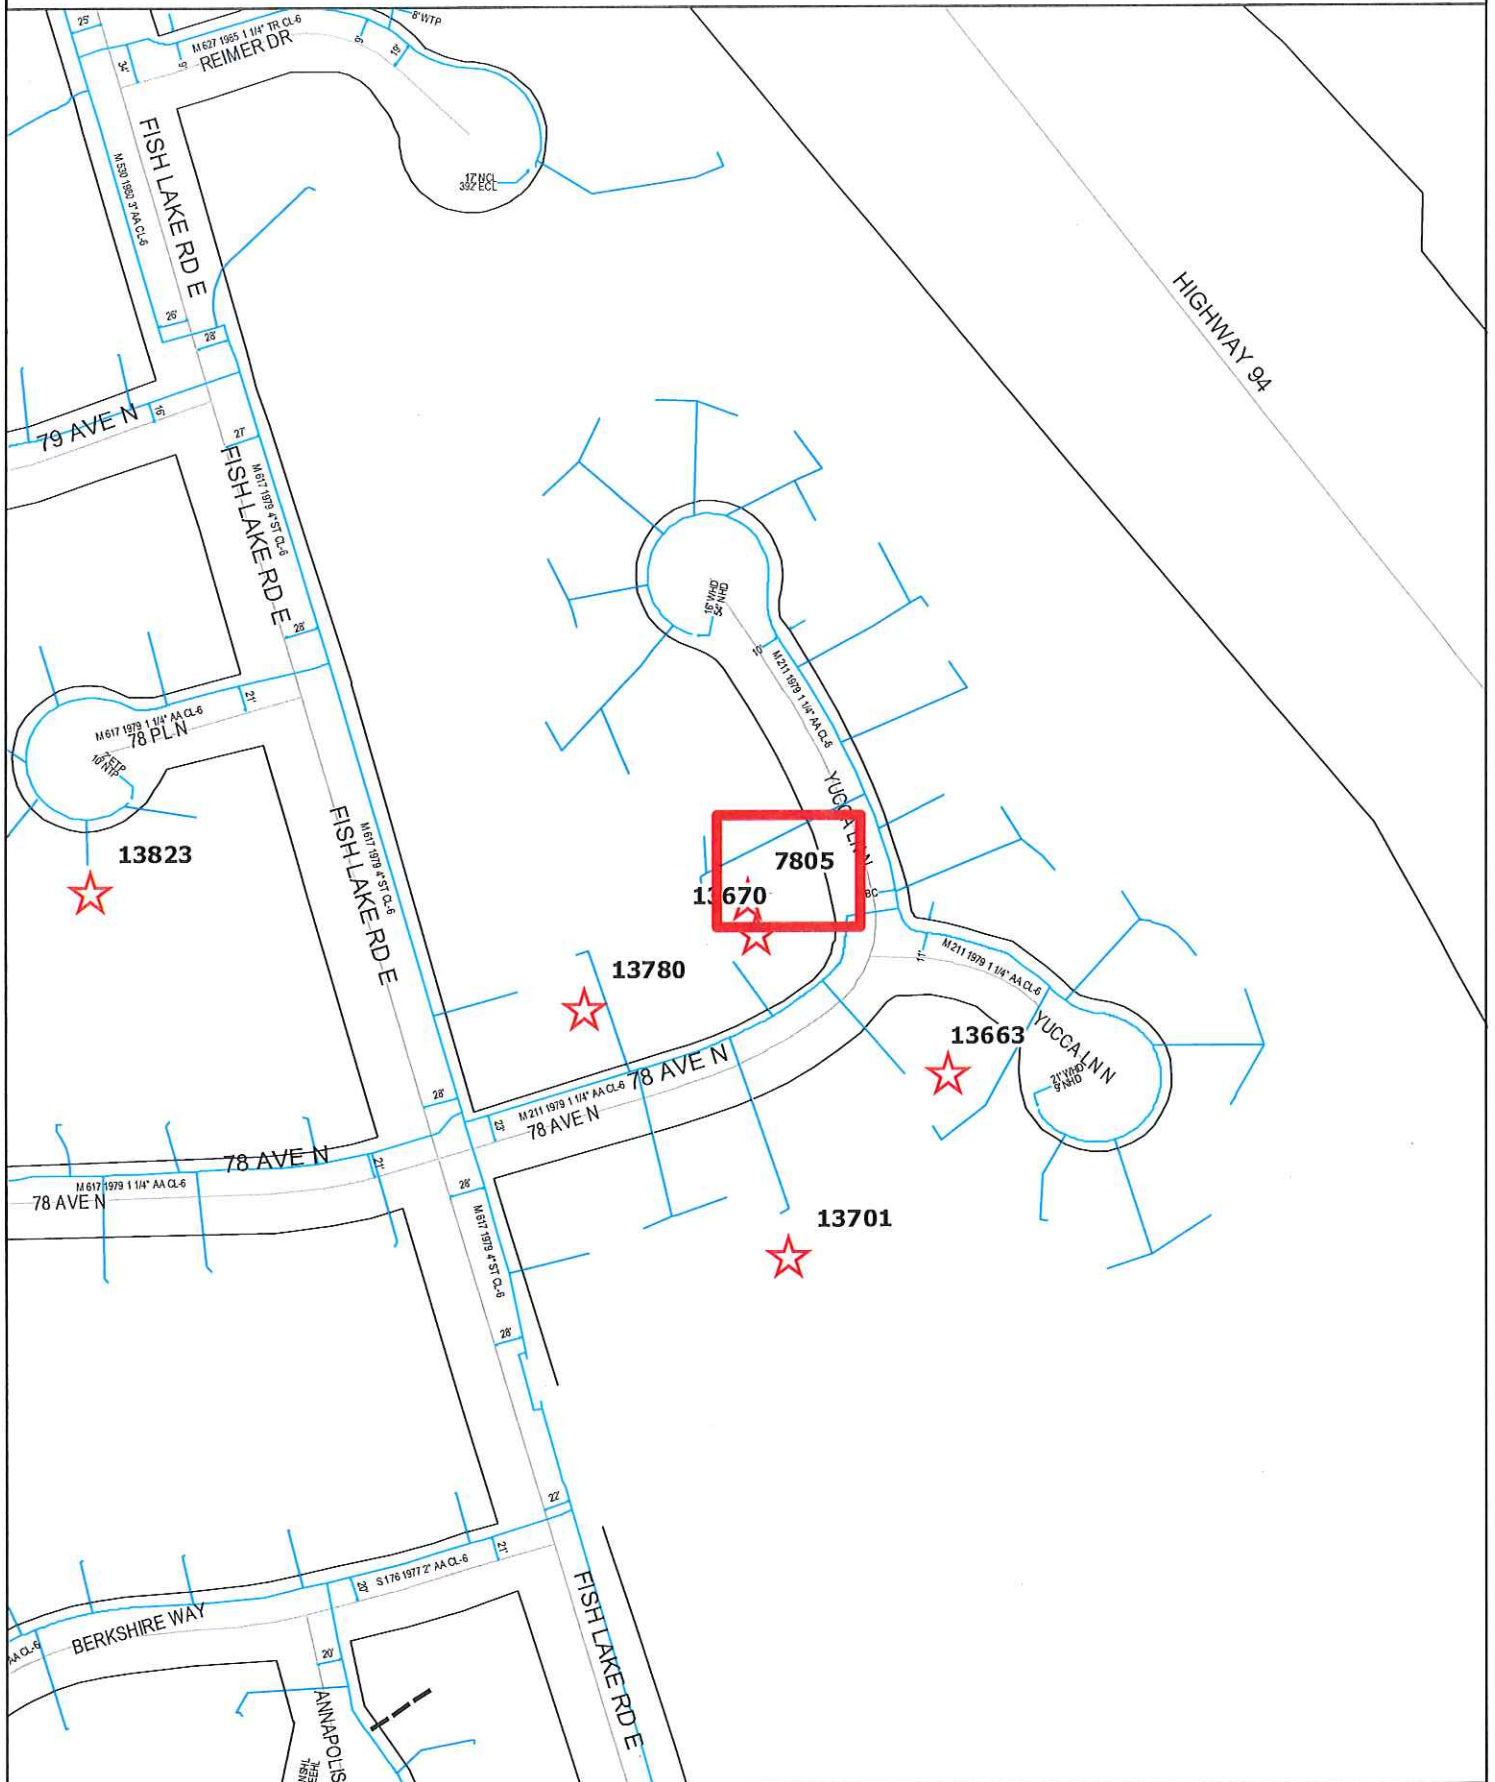

GENERAL LOCATION ONLY. DO NOT USE TO LOCATE FOR EXCAVATION. CALL 1-800-252-1166 FOR ONSITE LOCATIONS AND STAKING.

MAPLE GROVE - 7805 YUCCA LN NO, MAPLE GROVE - LPO PROJECT