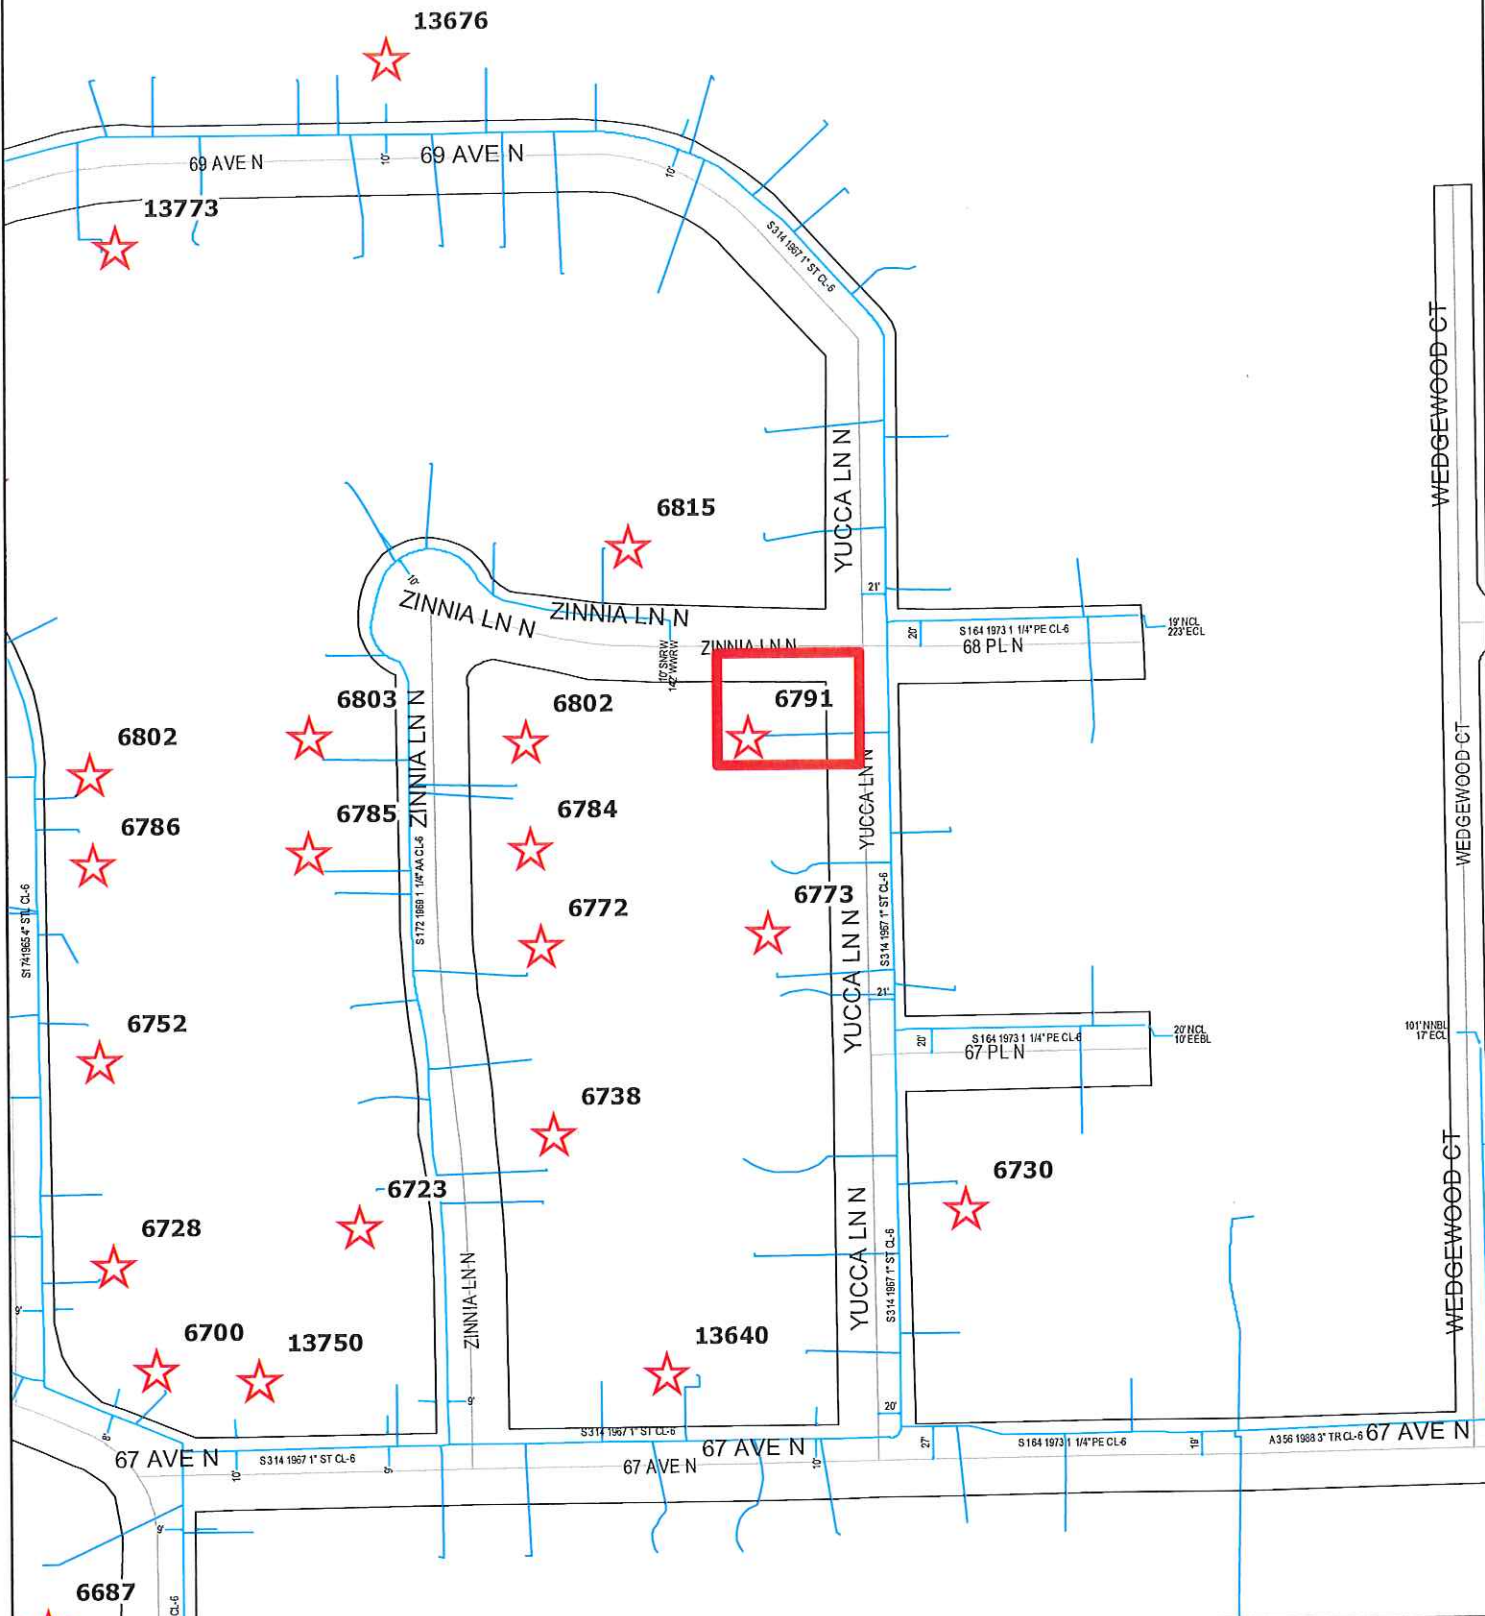

GENERAL LOCATION ONLY. DO NOT USE TO LOCATE FOR EXCAVATION. CALL 1-800-252-1166 FOR ONSITE LOCATIONS AND STAKING.

MAPLE GROVE - 6791 YUCCA LN NO, MAPLE GROVE - LPO PROJECT