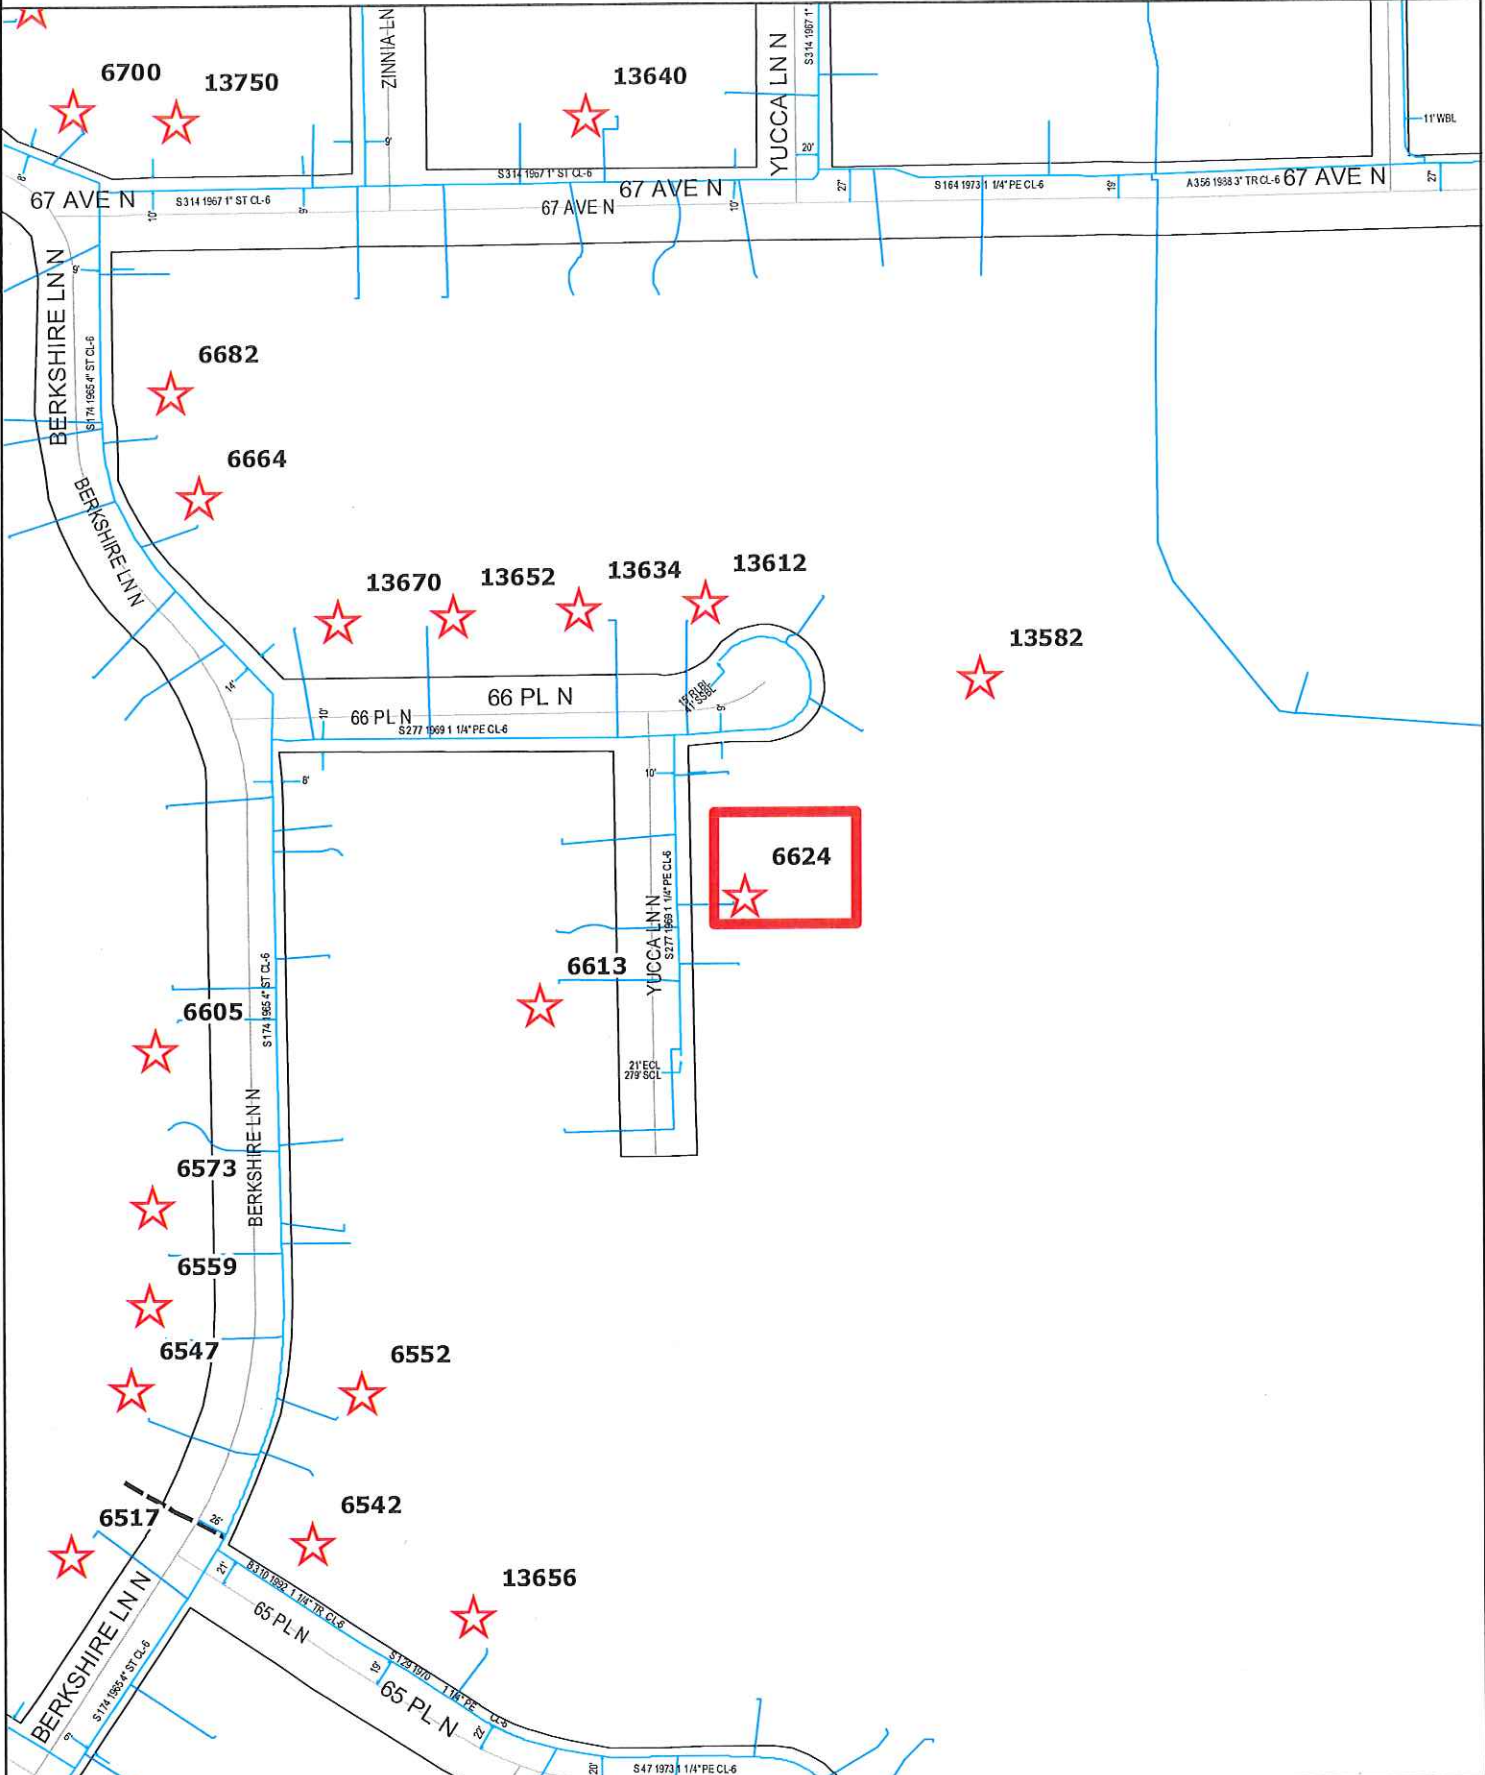

GENERAL LOCATION ONLY. DO NOT USE TO LOCATE FOR EXCAVATION. CALL 1-800-252-1166 FOR ONSITE LOCATIONS AND STAKING.

MAPLE GROVE - 6624 YUCCA LN NO, MAPLE GROVE - LPO PROJECT