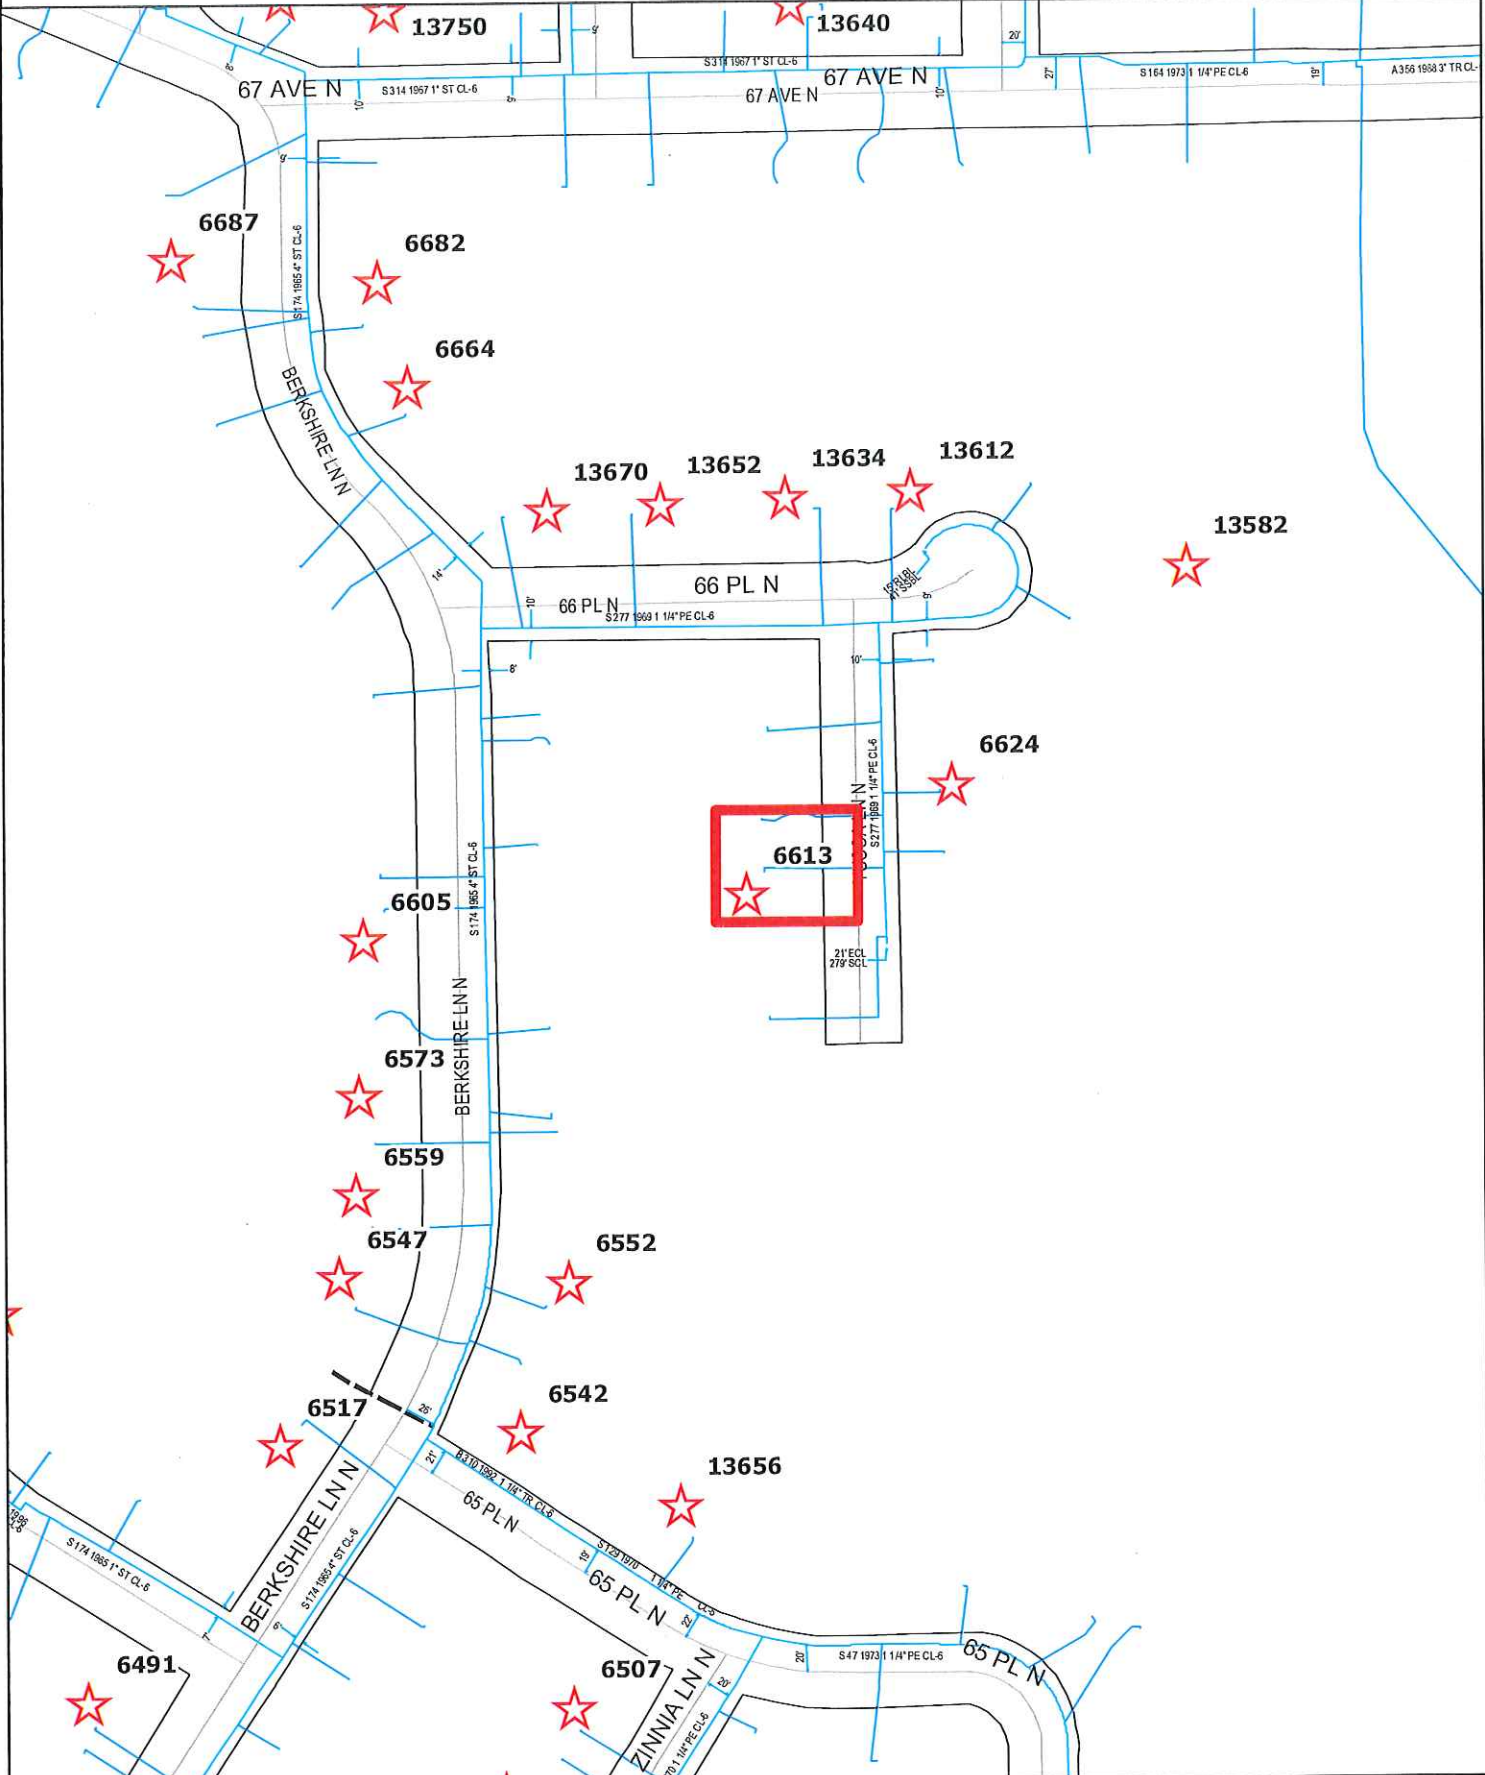

GENERAL LOCATION ONLY. DO NOT USE TO LOCATE FOR EXCAVATION. CALL 1-800-252-1166 FOR ONSITE LOCATIONS AND STAKING.

MAPLE GROVE - 6613 YUCCA LN NO, MAPLE GROVE - LPO PROJECT