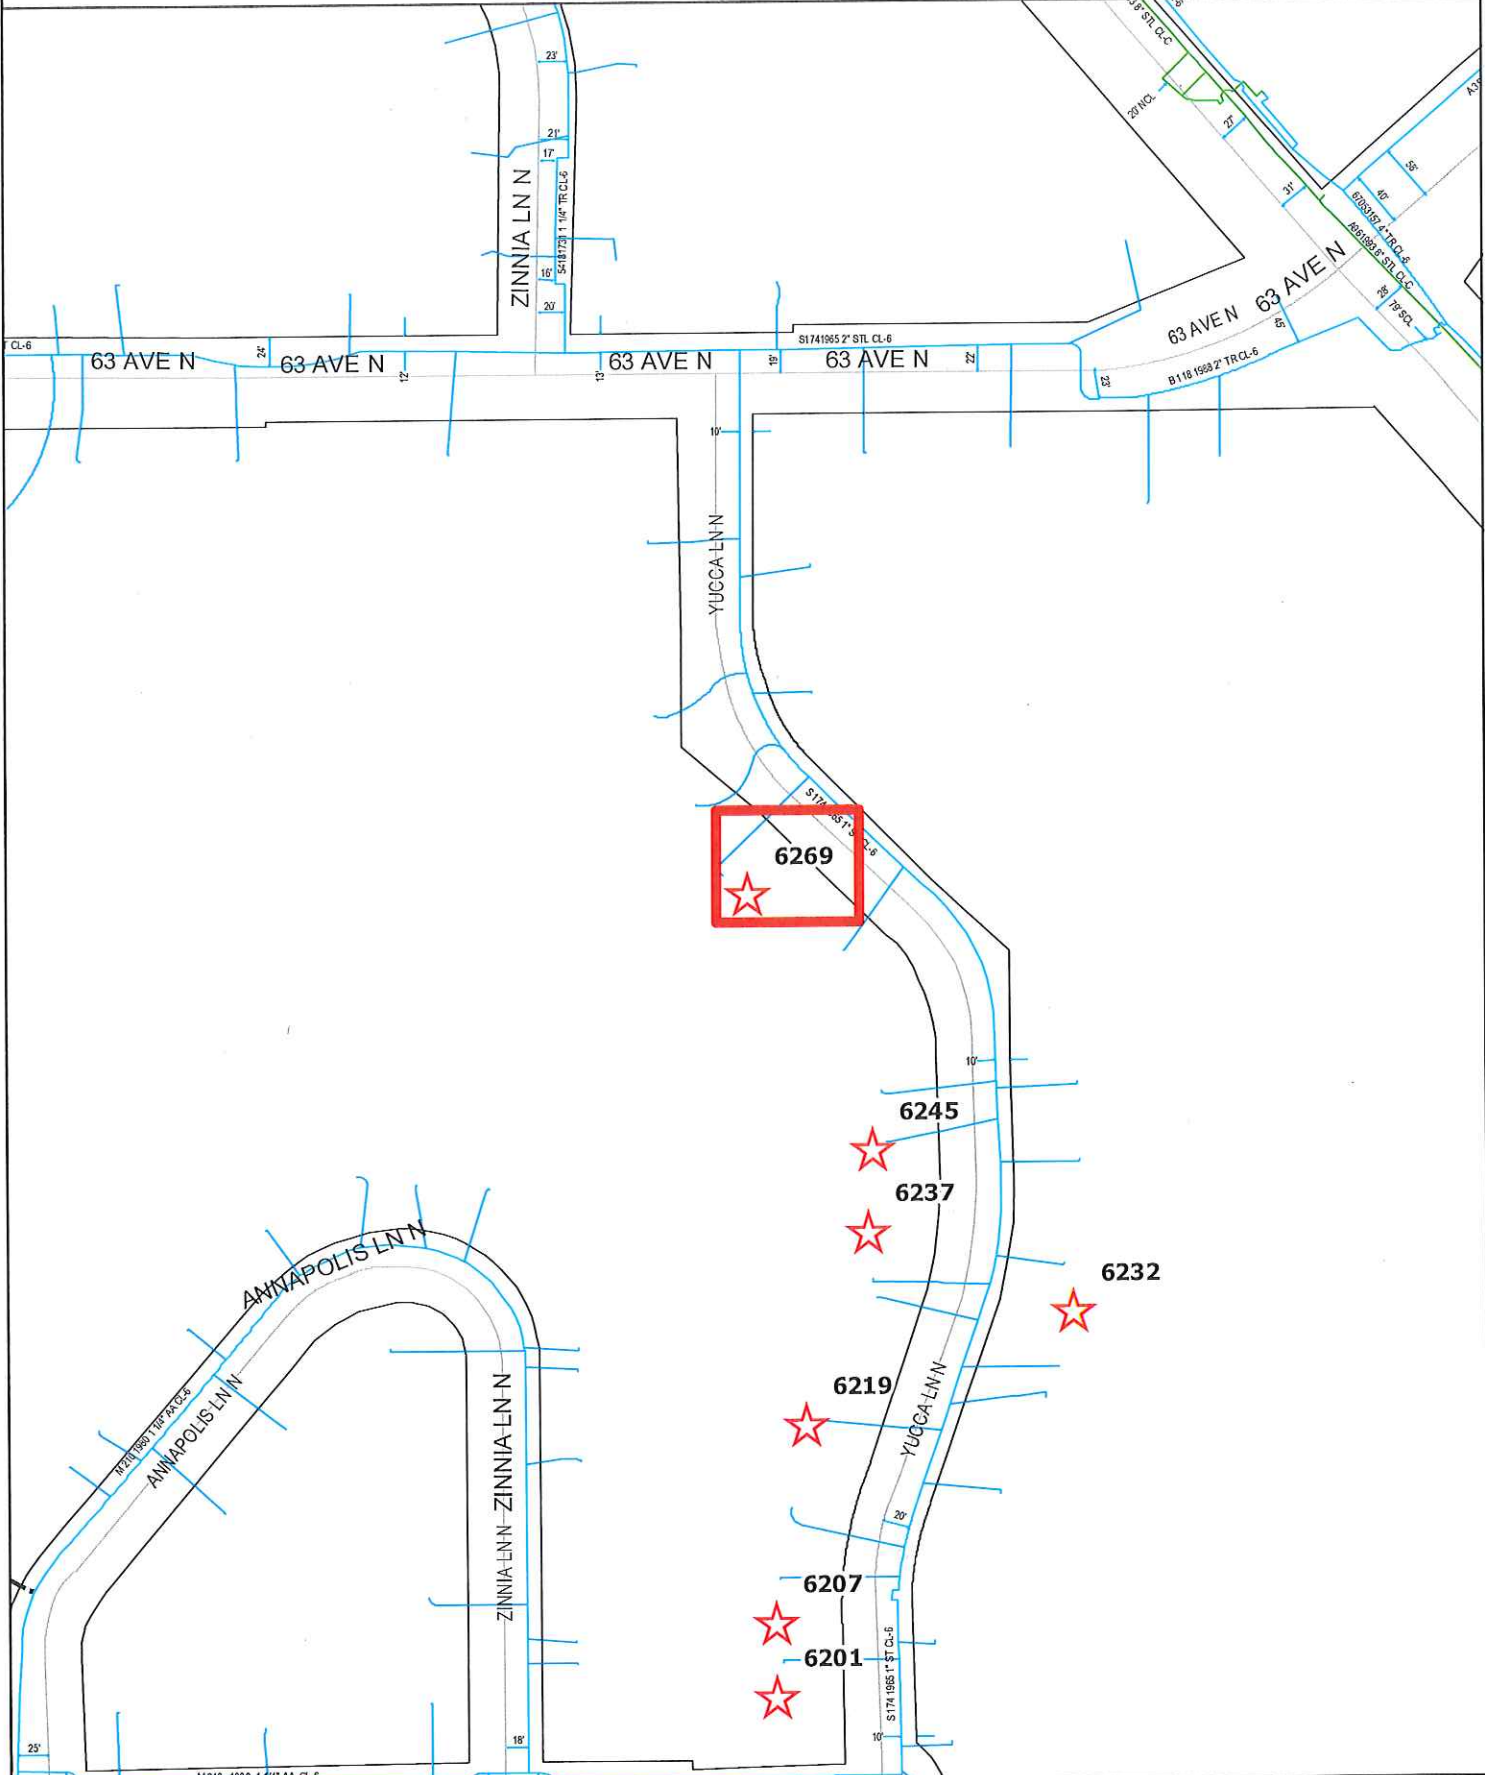

GENERAL LOCATION ONLY. DO NOT USE TO LOCATE FOR EXCAVATION. CALL 1-800-252-1166 FOR ONSITE LOCATIONS AND STAKING.

MAPLE GROVE - 6269 YUCCA LN NO, MAPLE GROVE - LPO PROJECT