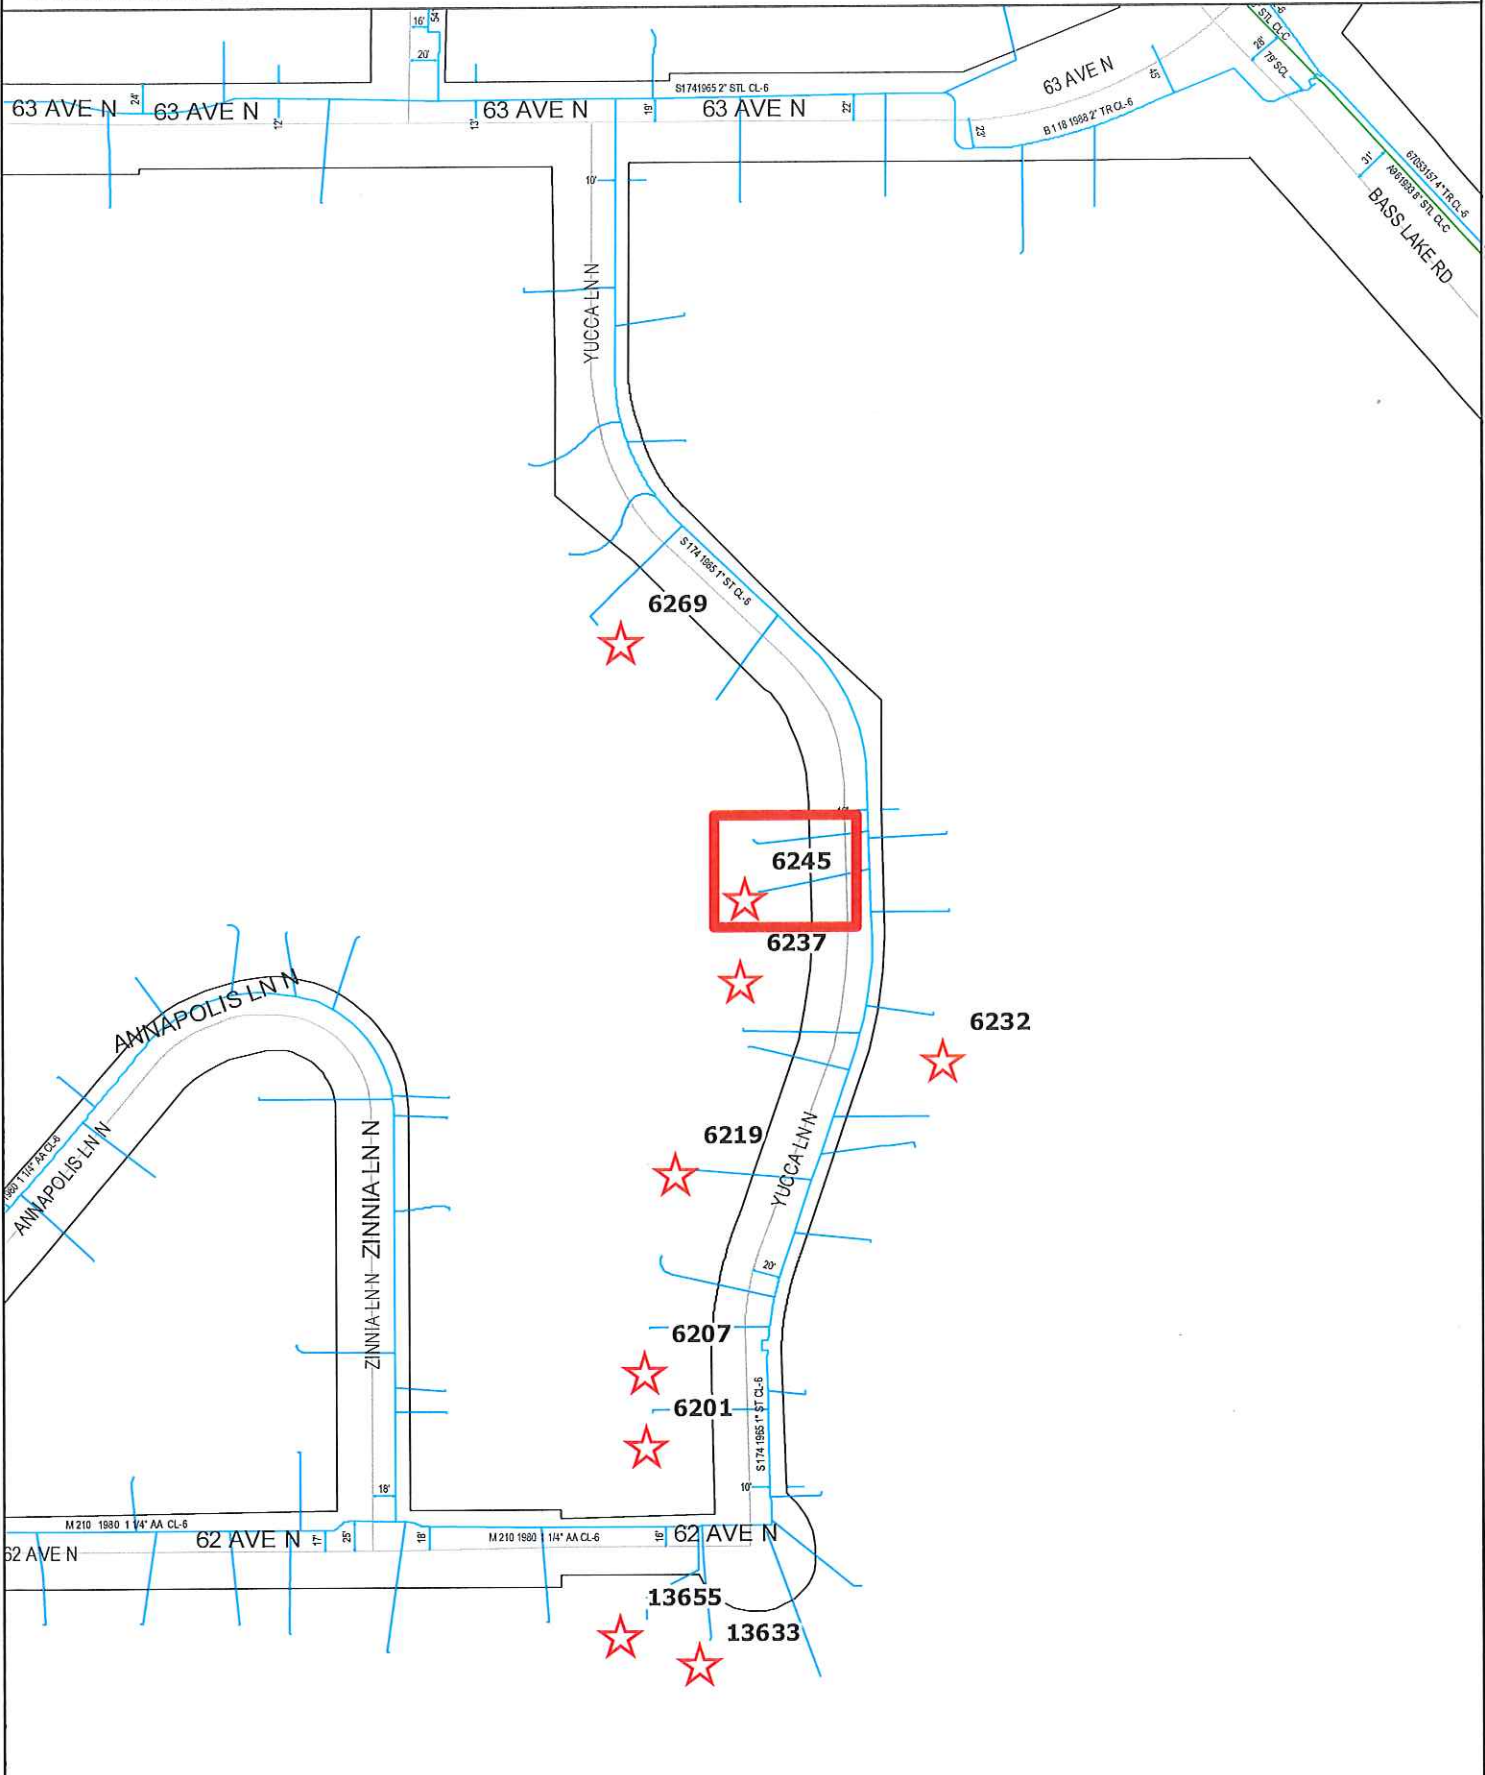

GENERAL LOCATION ONLY. DO NOT USE TO LOCATE FOR EXCAVATION. CALL 1-800-252-1166 FOR ONSITE LOCATIONS AND STAKING.

MAPLE GROVE - 6245 YUCCA LN NO, MAPLE GROVE - LPO PROJECT