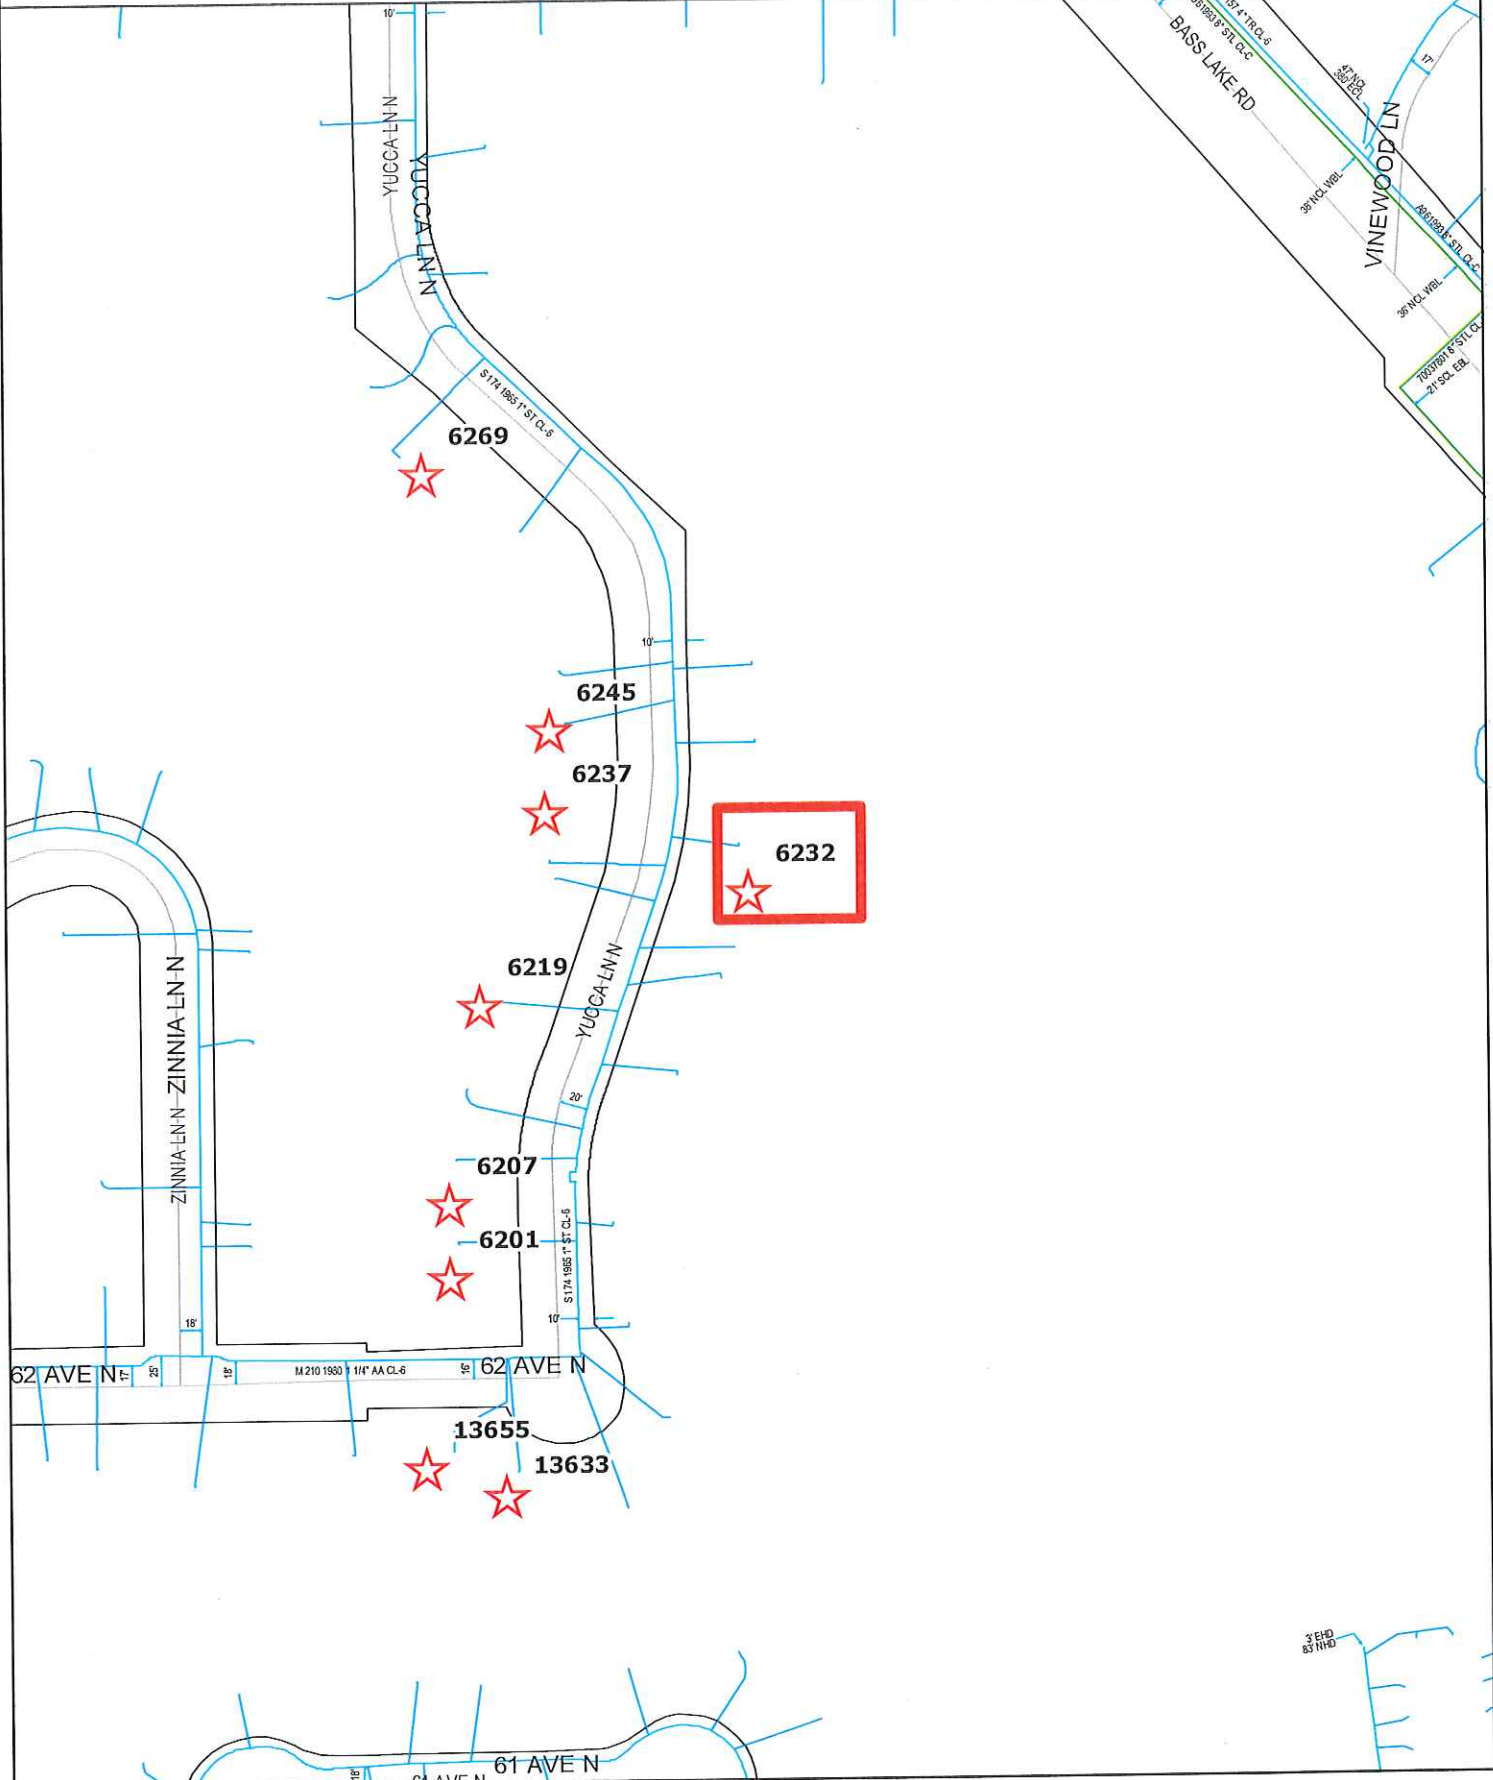

GENERAL LOCATION ONLY. DO NOT USE TO LOCATE FOR EXCAVATION. CALL 1-800-252-1166 FOR ONSITE LOCATIONS AND STAKING.

MAPLE GROVE - 6232 YUCCA LN NO, MAPLE GROVE - COPPER PROJECT

Scale: 1" : 150'