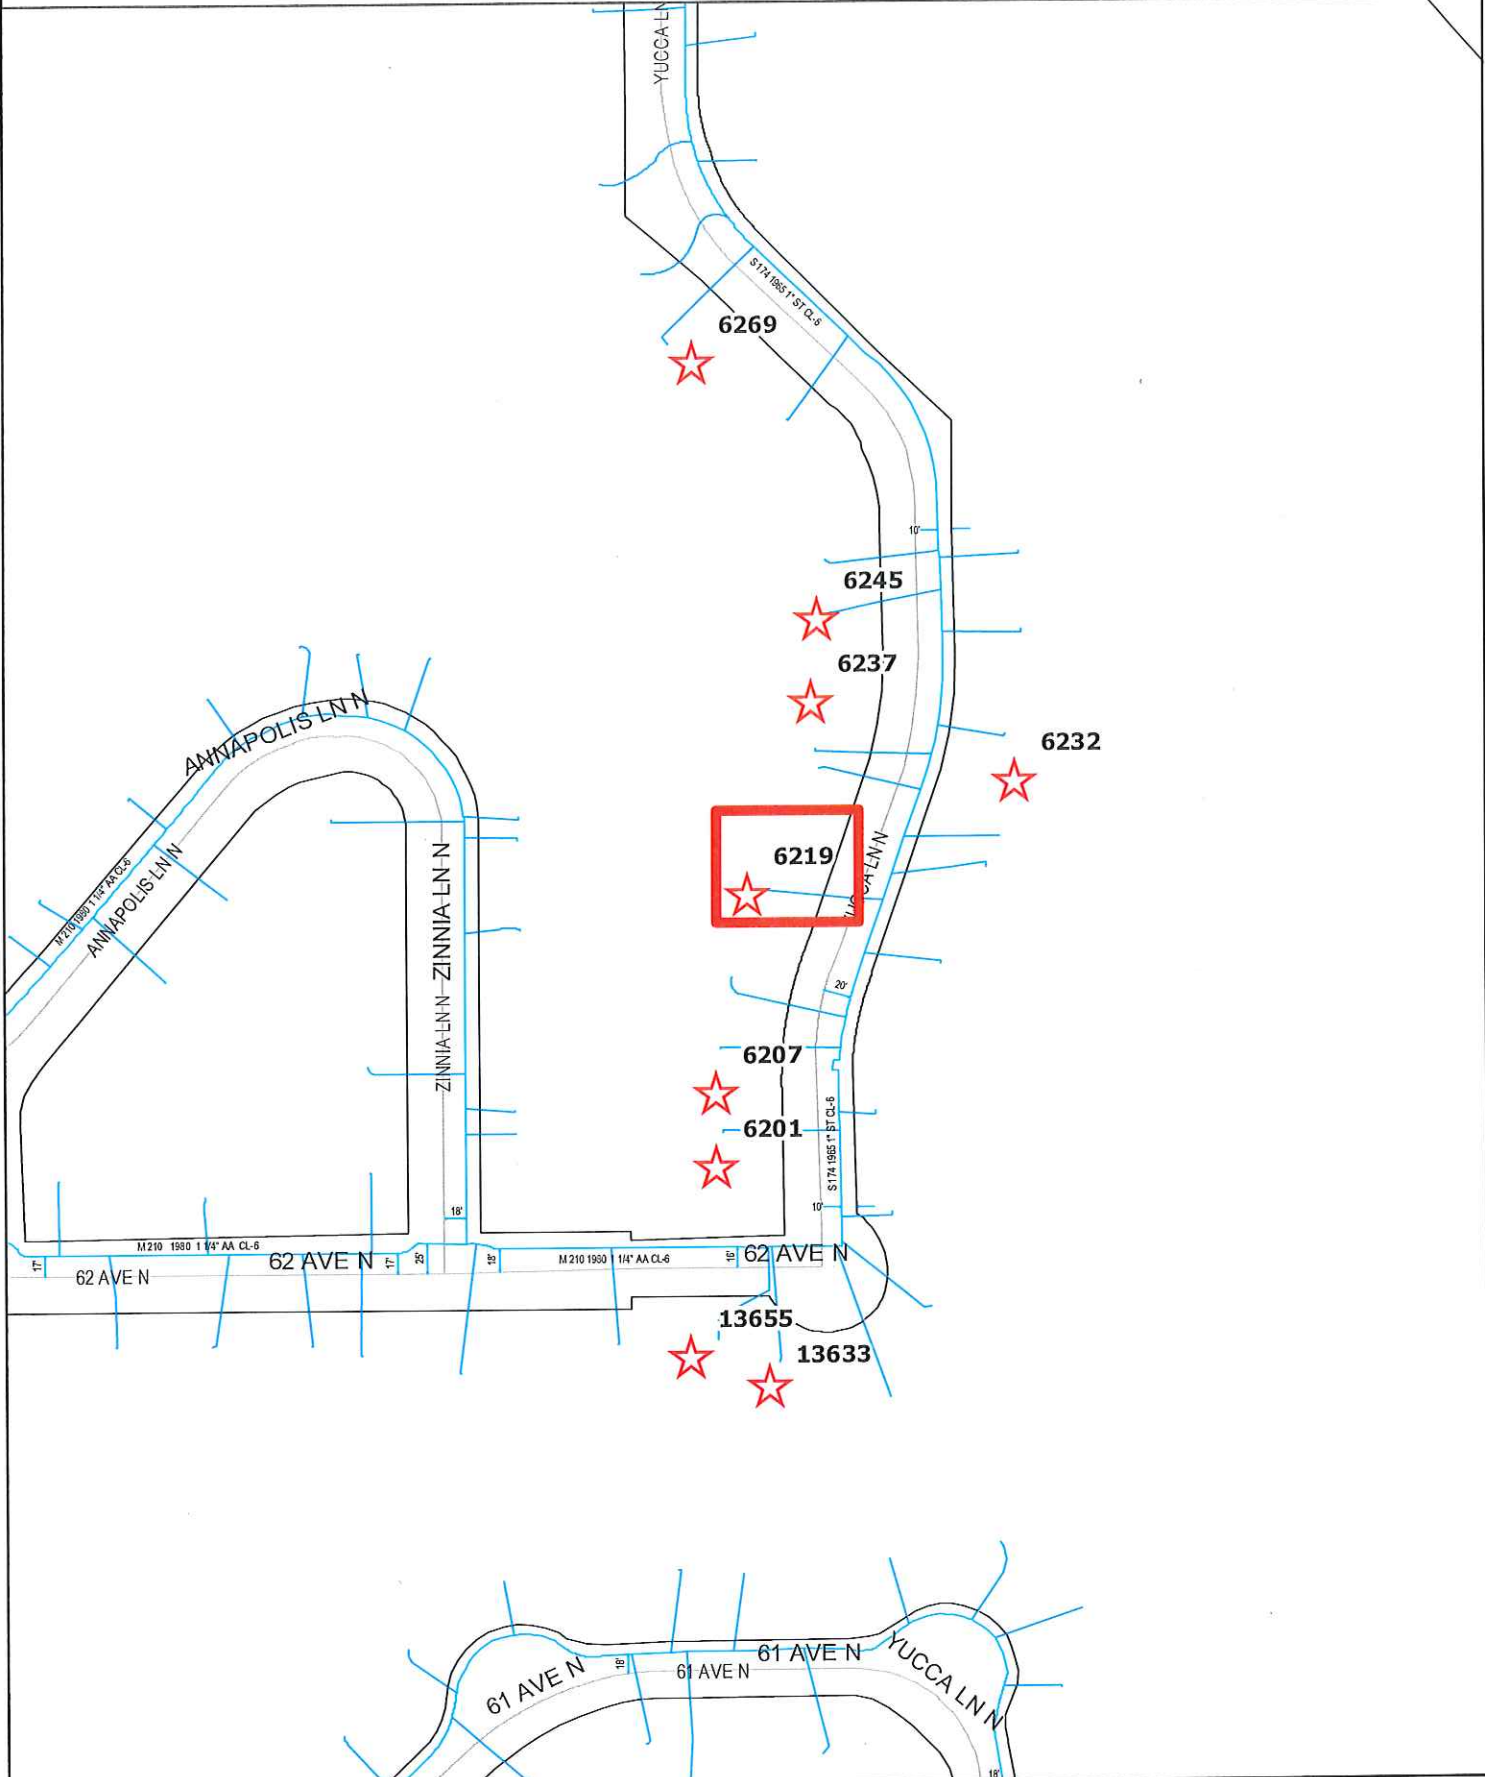

GENERAL LOCATION ONLY. DO NOT USE TO LOCATE FOR EXCAVATION. CALL 1-800-252-1166 FOR ONSITE LOCATIONS AND STAKING.

MAPLE GROVE - 6219 YUCCA LN NO, MAPLE GROVE - COPPER PROJECT

Scale: 1" : 150'