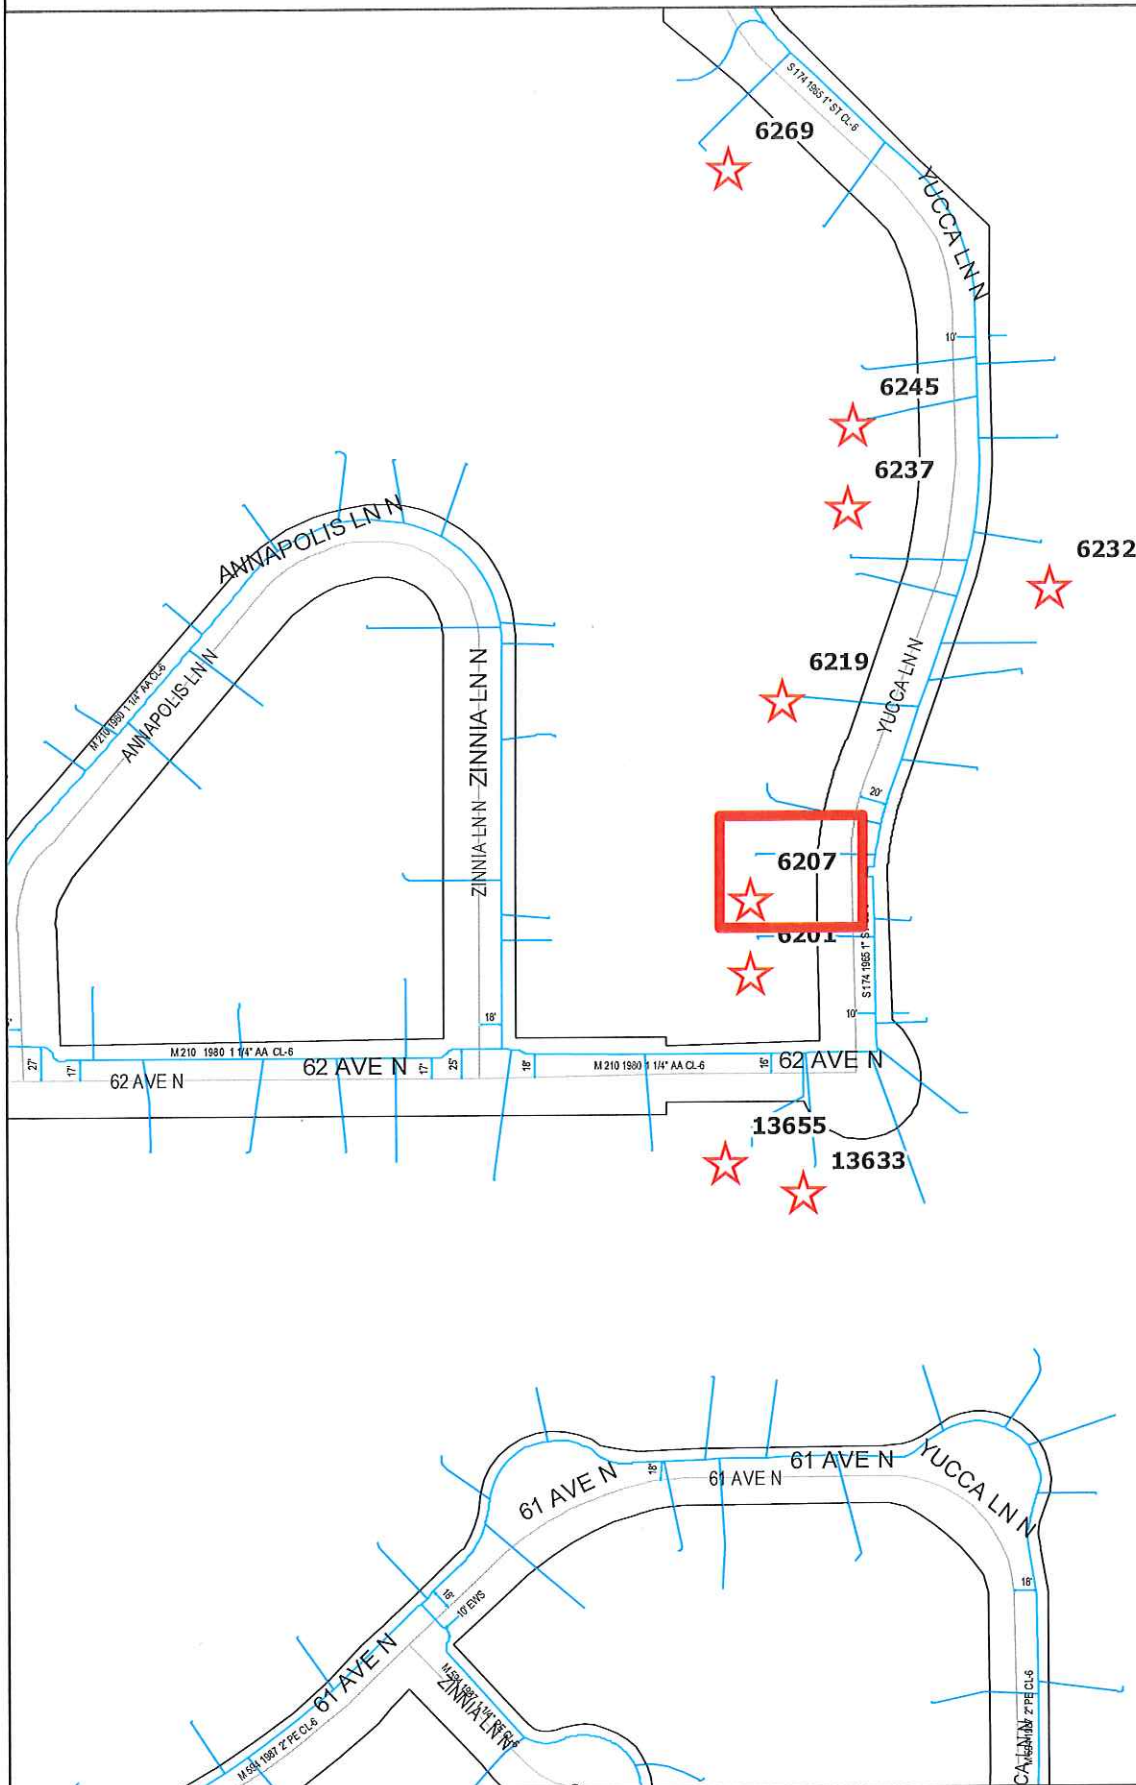

GENERAL LOCATION ONLY. DO NOT USE TO LOCATE FOR EXCAVATION. CALL 1-800-252-1166 FOR ONSITE LOCATIONS AND STAKING.

MAPLE GROVE - 6207 YUCCA LN NO, MAPLE GROVE - LPO PROJECT

Scale: 1" : 150'