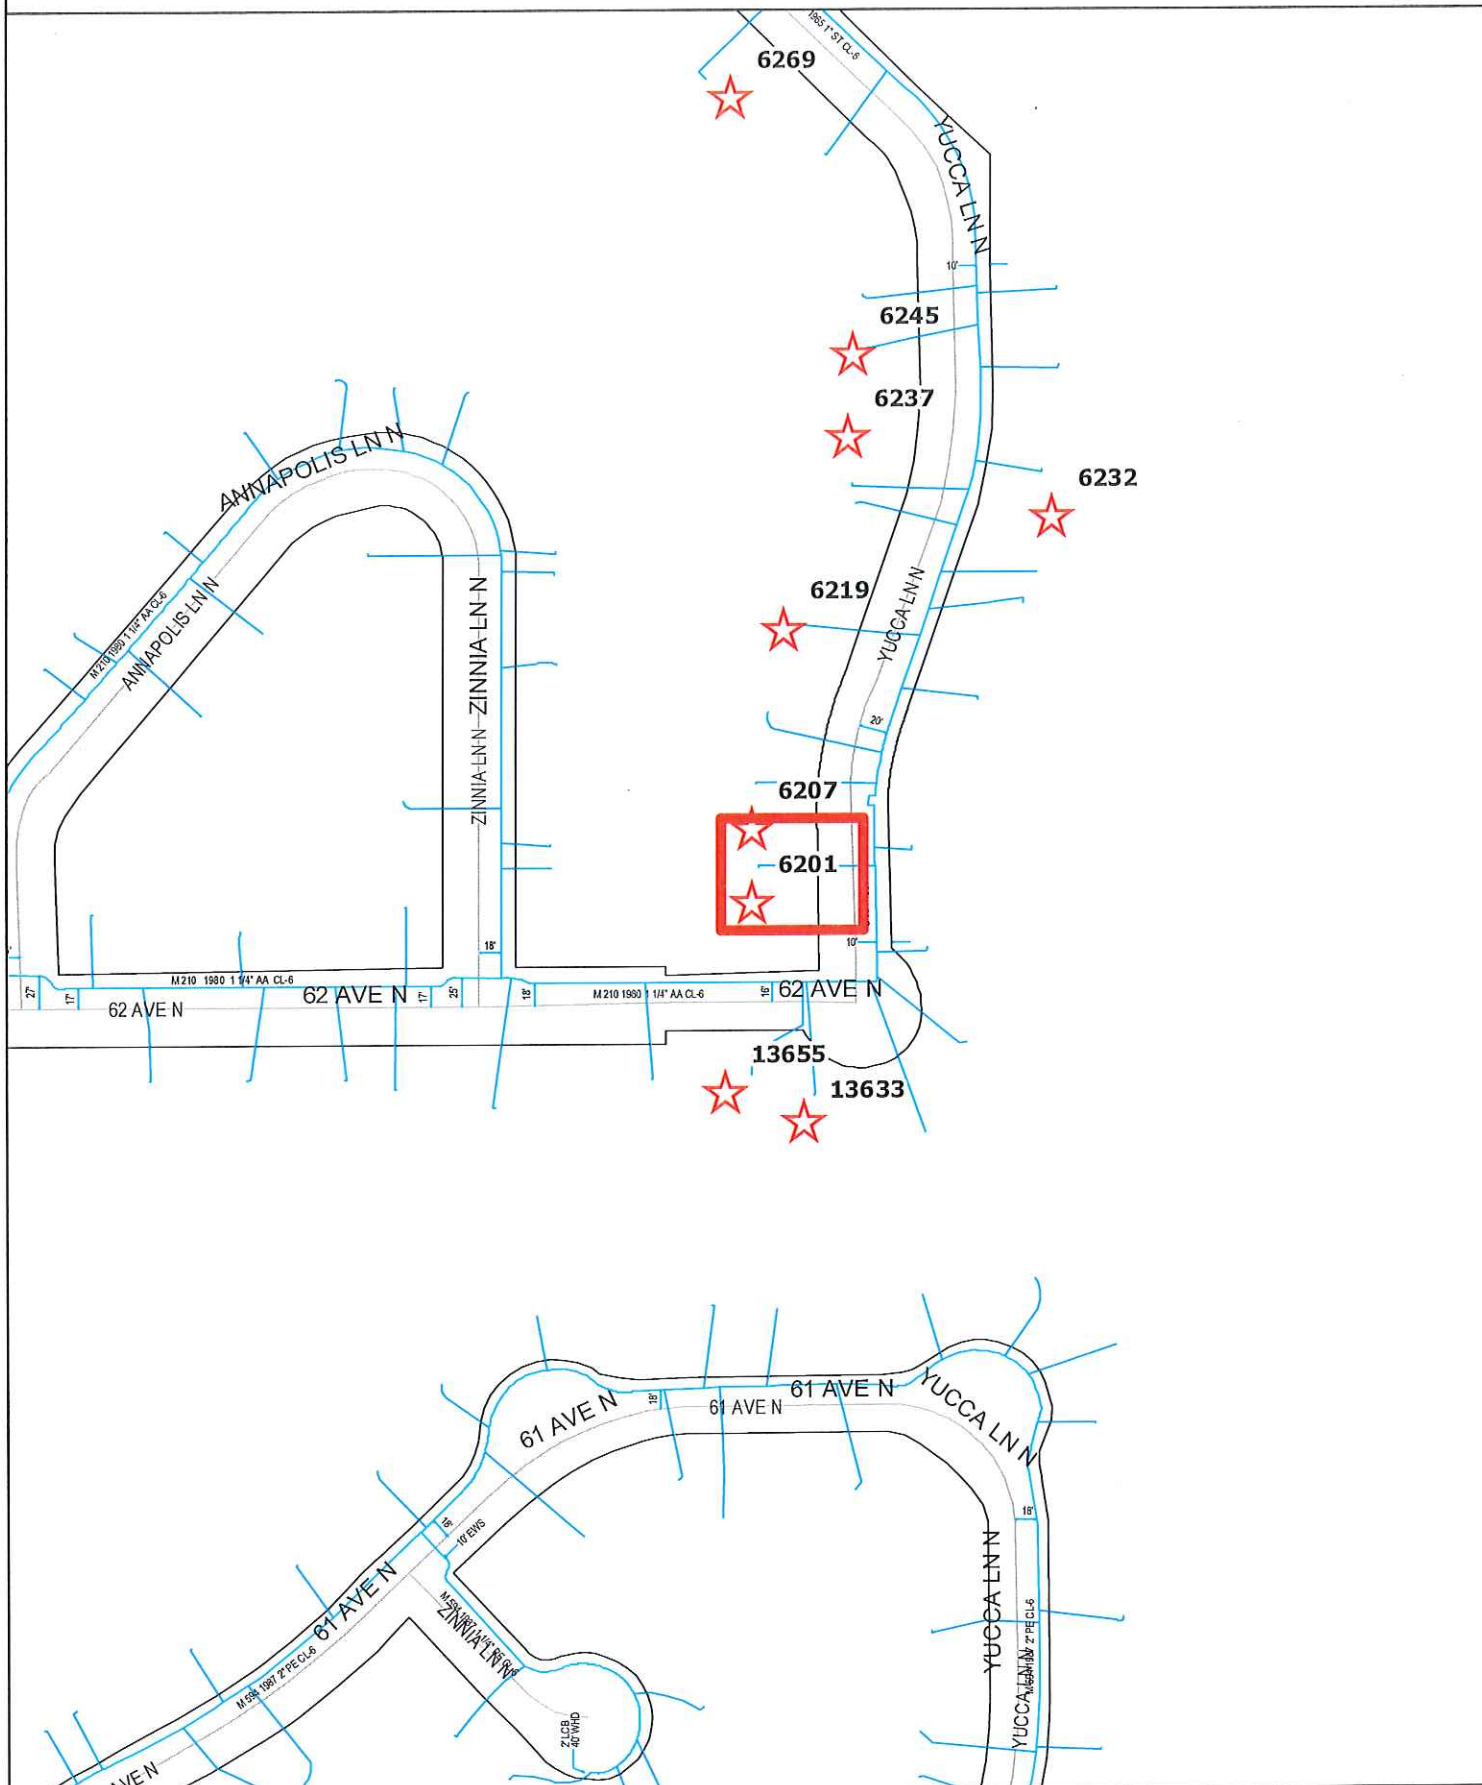

GENERAL LOCATION ONLY. DO NOT USE TO LOCATE FOR EXCAVATION. CALL 1-800-252-1166 FOR ONSITE LOCATIONS AND STAKING.

MAPLE GROVE - 6201 YUCCA LN NO, MAPLE GROVE - LPO PROJECT

Scale: 1" : 150'