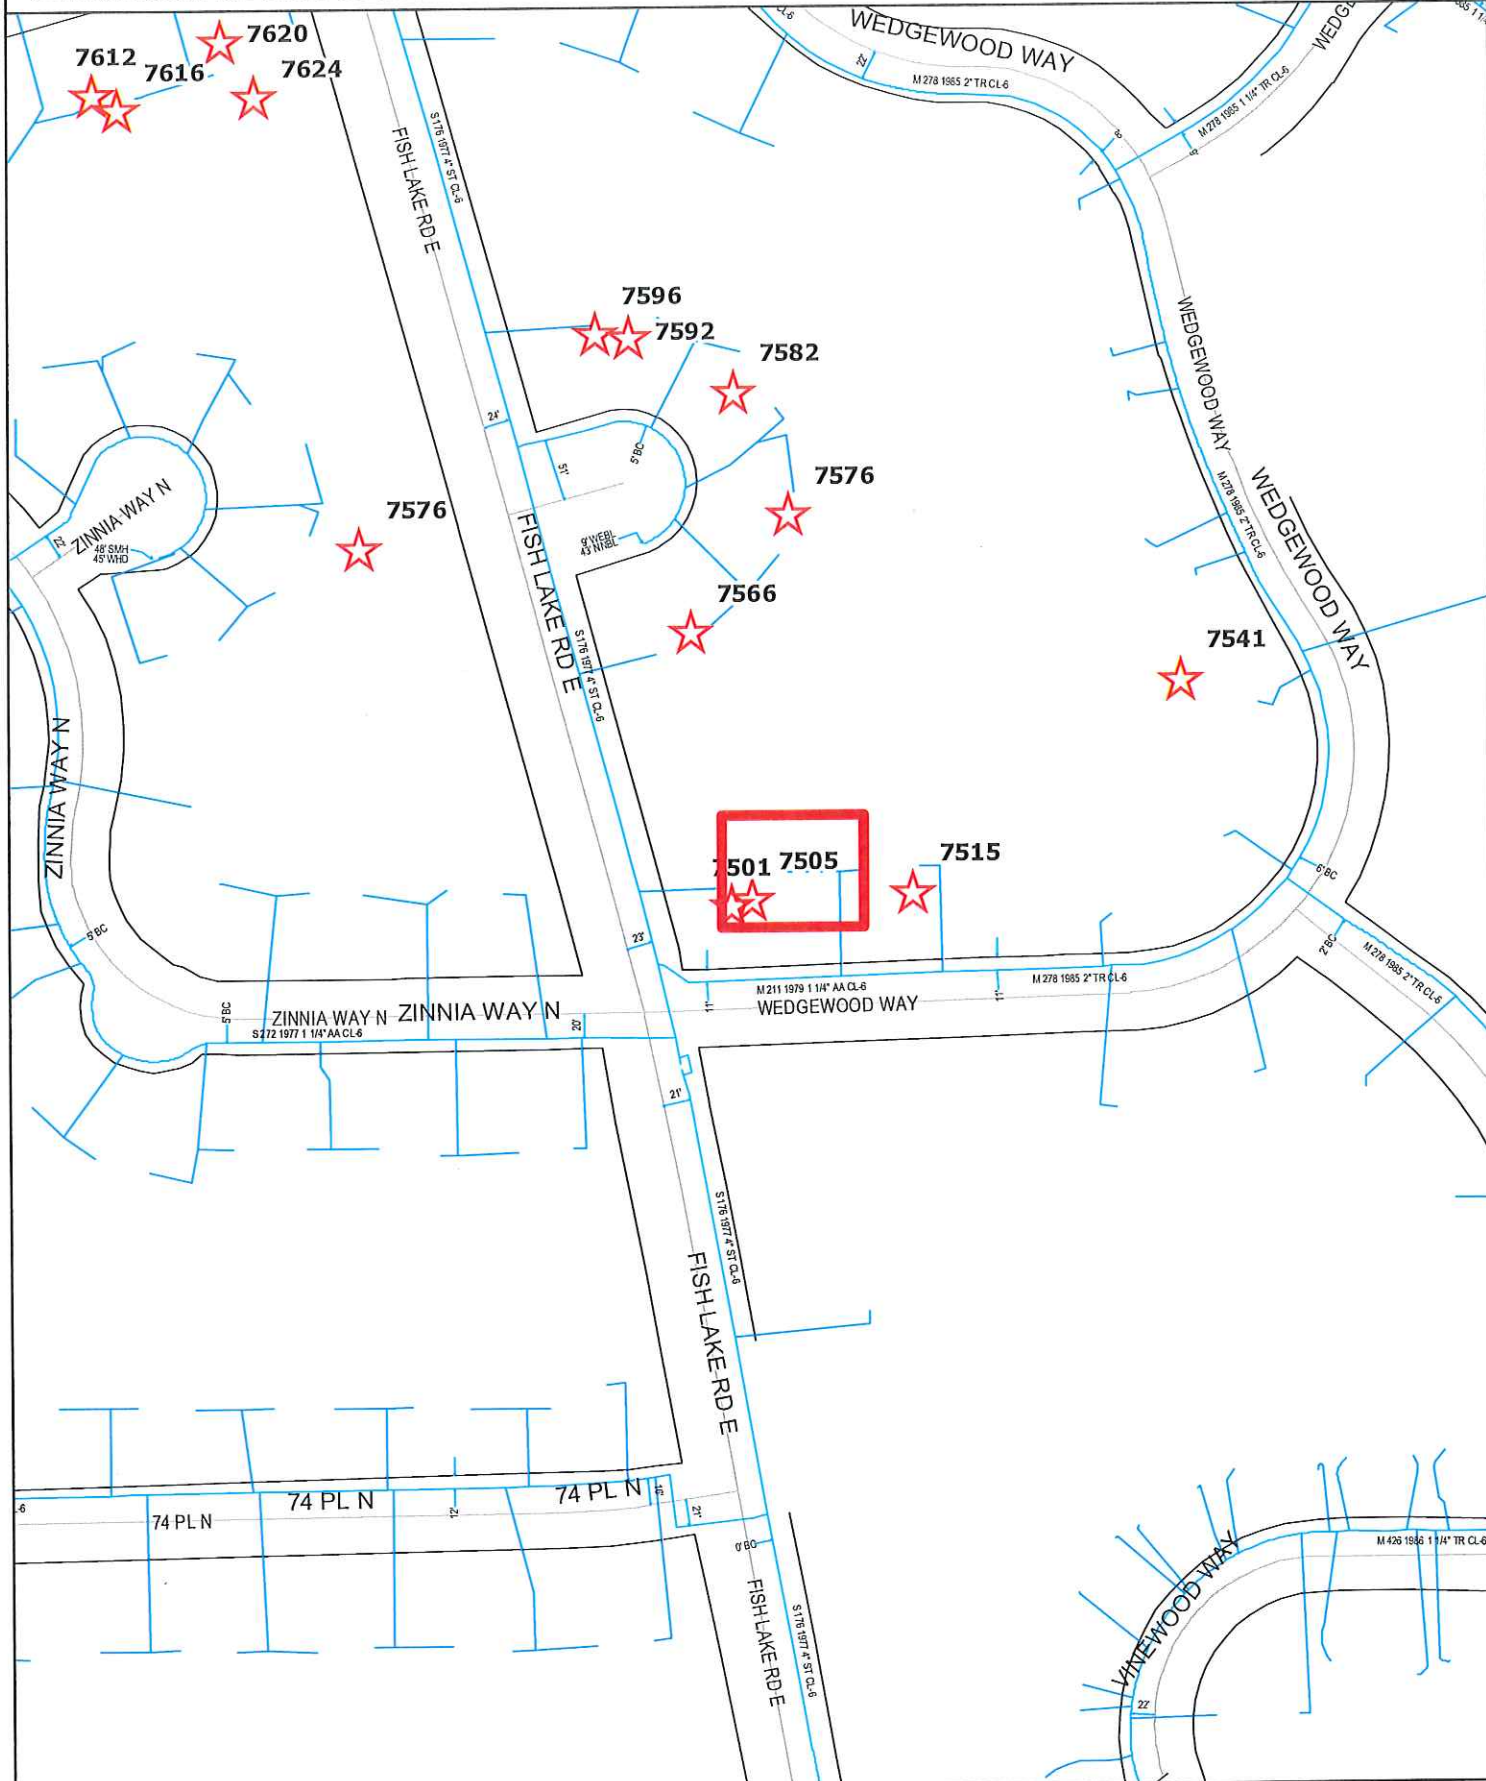

GENERAL LOCATION ONLY. DO NOT USE TO LOCATE FOR EXCAVATION. CALL 1-800-252-1166 FOR ONSITE LOCATIONS AND STAKING.

MAPLE GROVE - 7505 WEDGEWOOD WA, MAPLE GROVE - LPO PROJECT