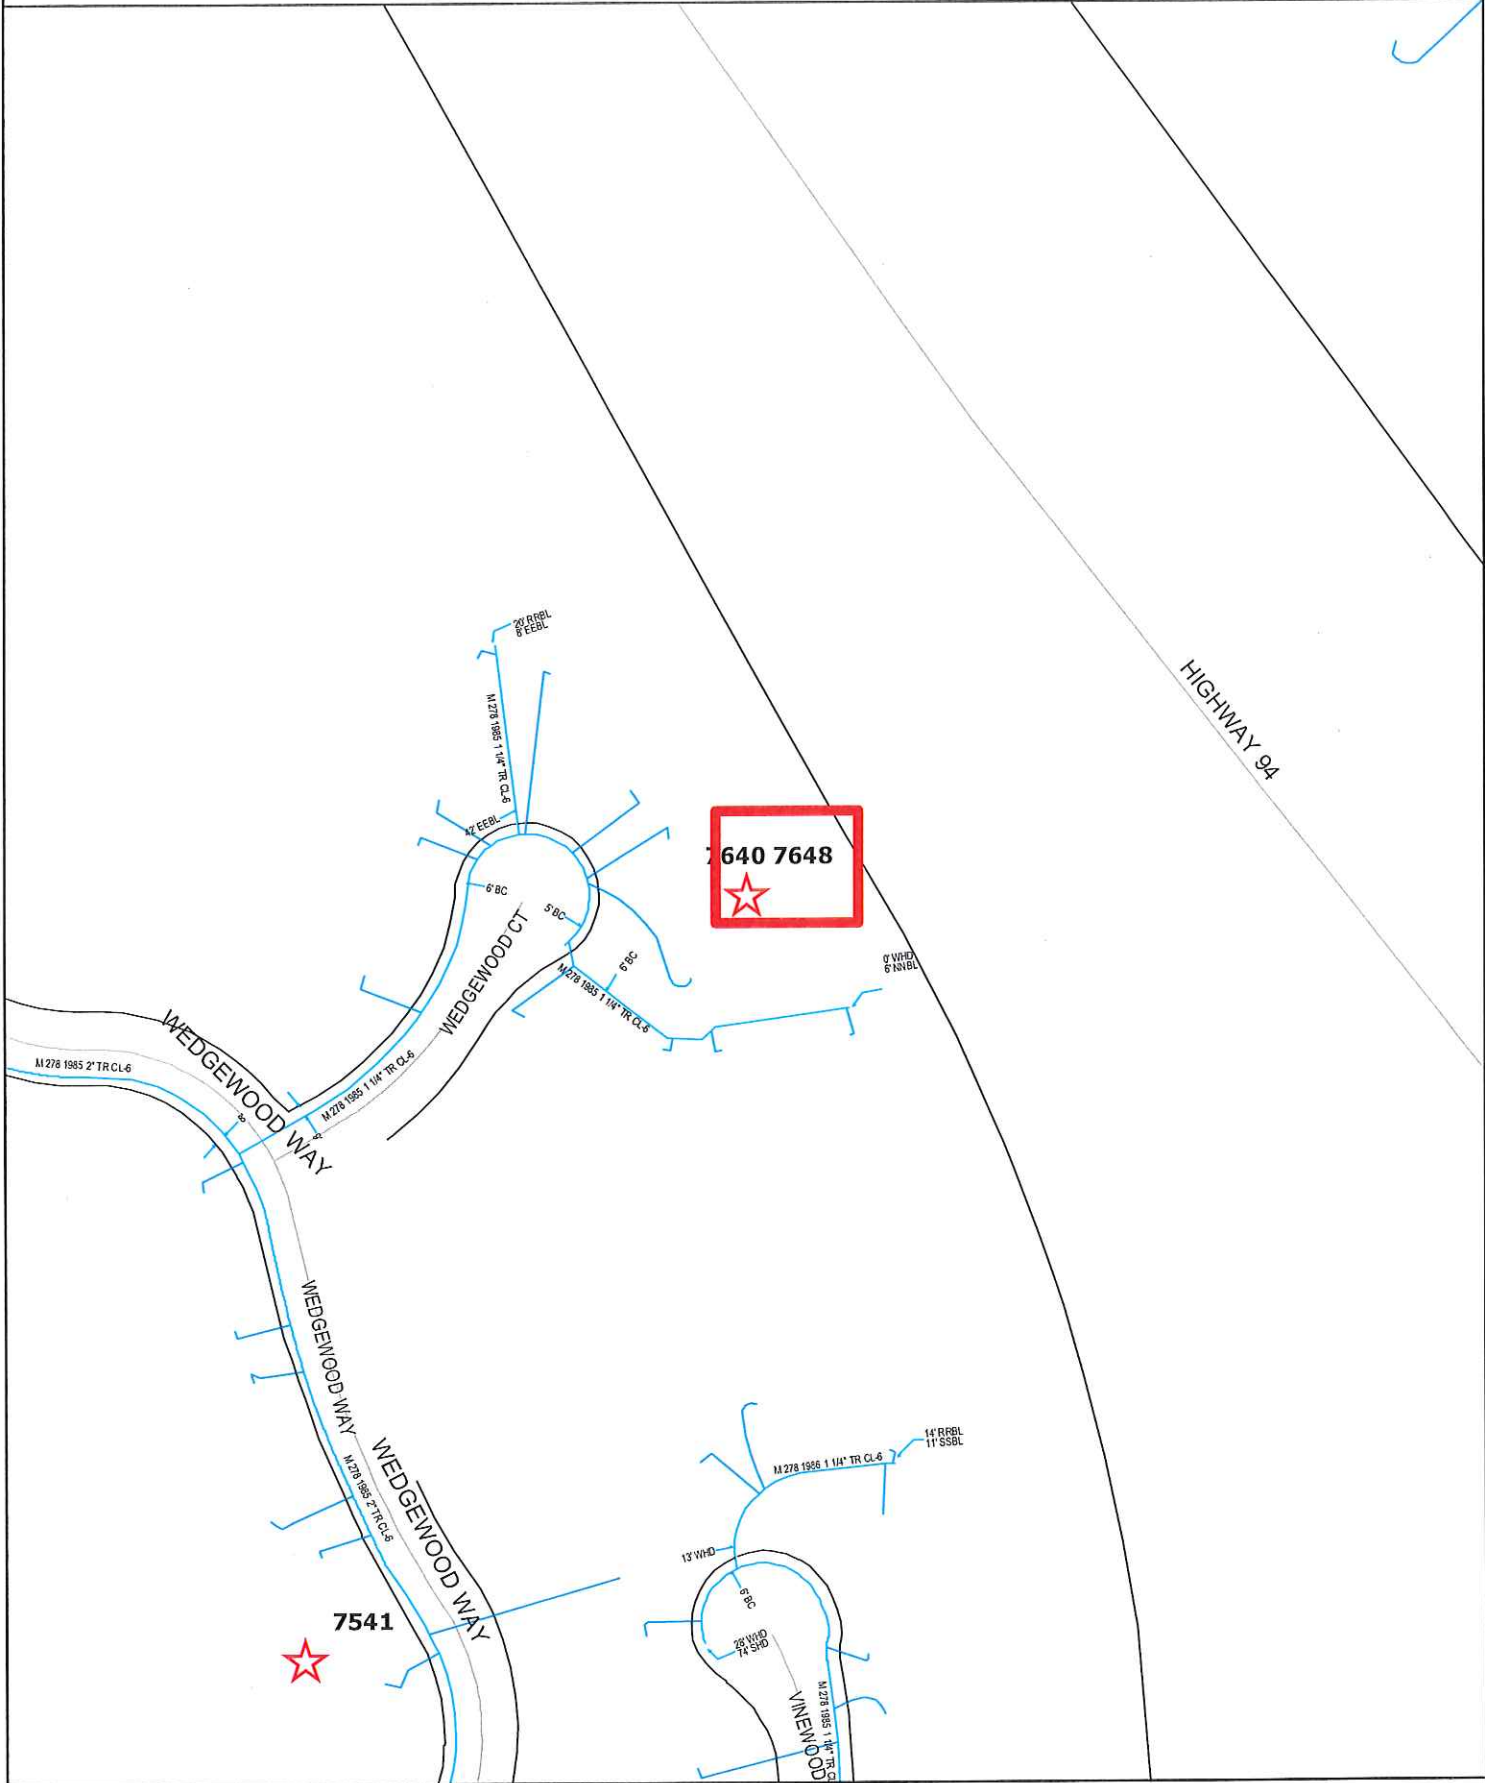

GENERAL LOCATION ONLY. DO NOT USE TO LOCATE FOR EXCAVATION. CALL 1-800-252-1166 FOR ONSITE LOCATIONS AND STAKING.

MAPLE GROVE - 7648 WEDGEWOOD CT, MAPLE GROVE - LPO PROJECT