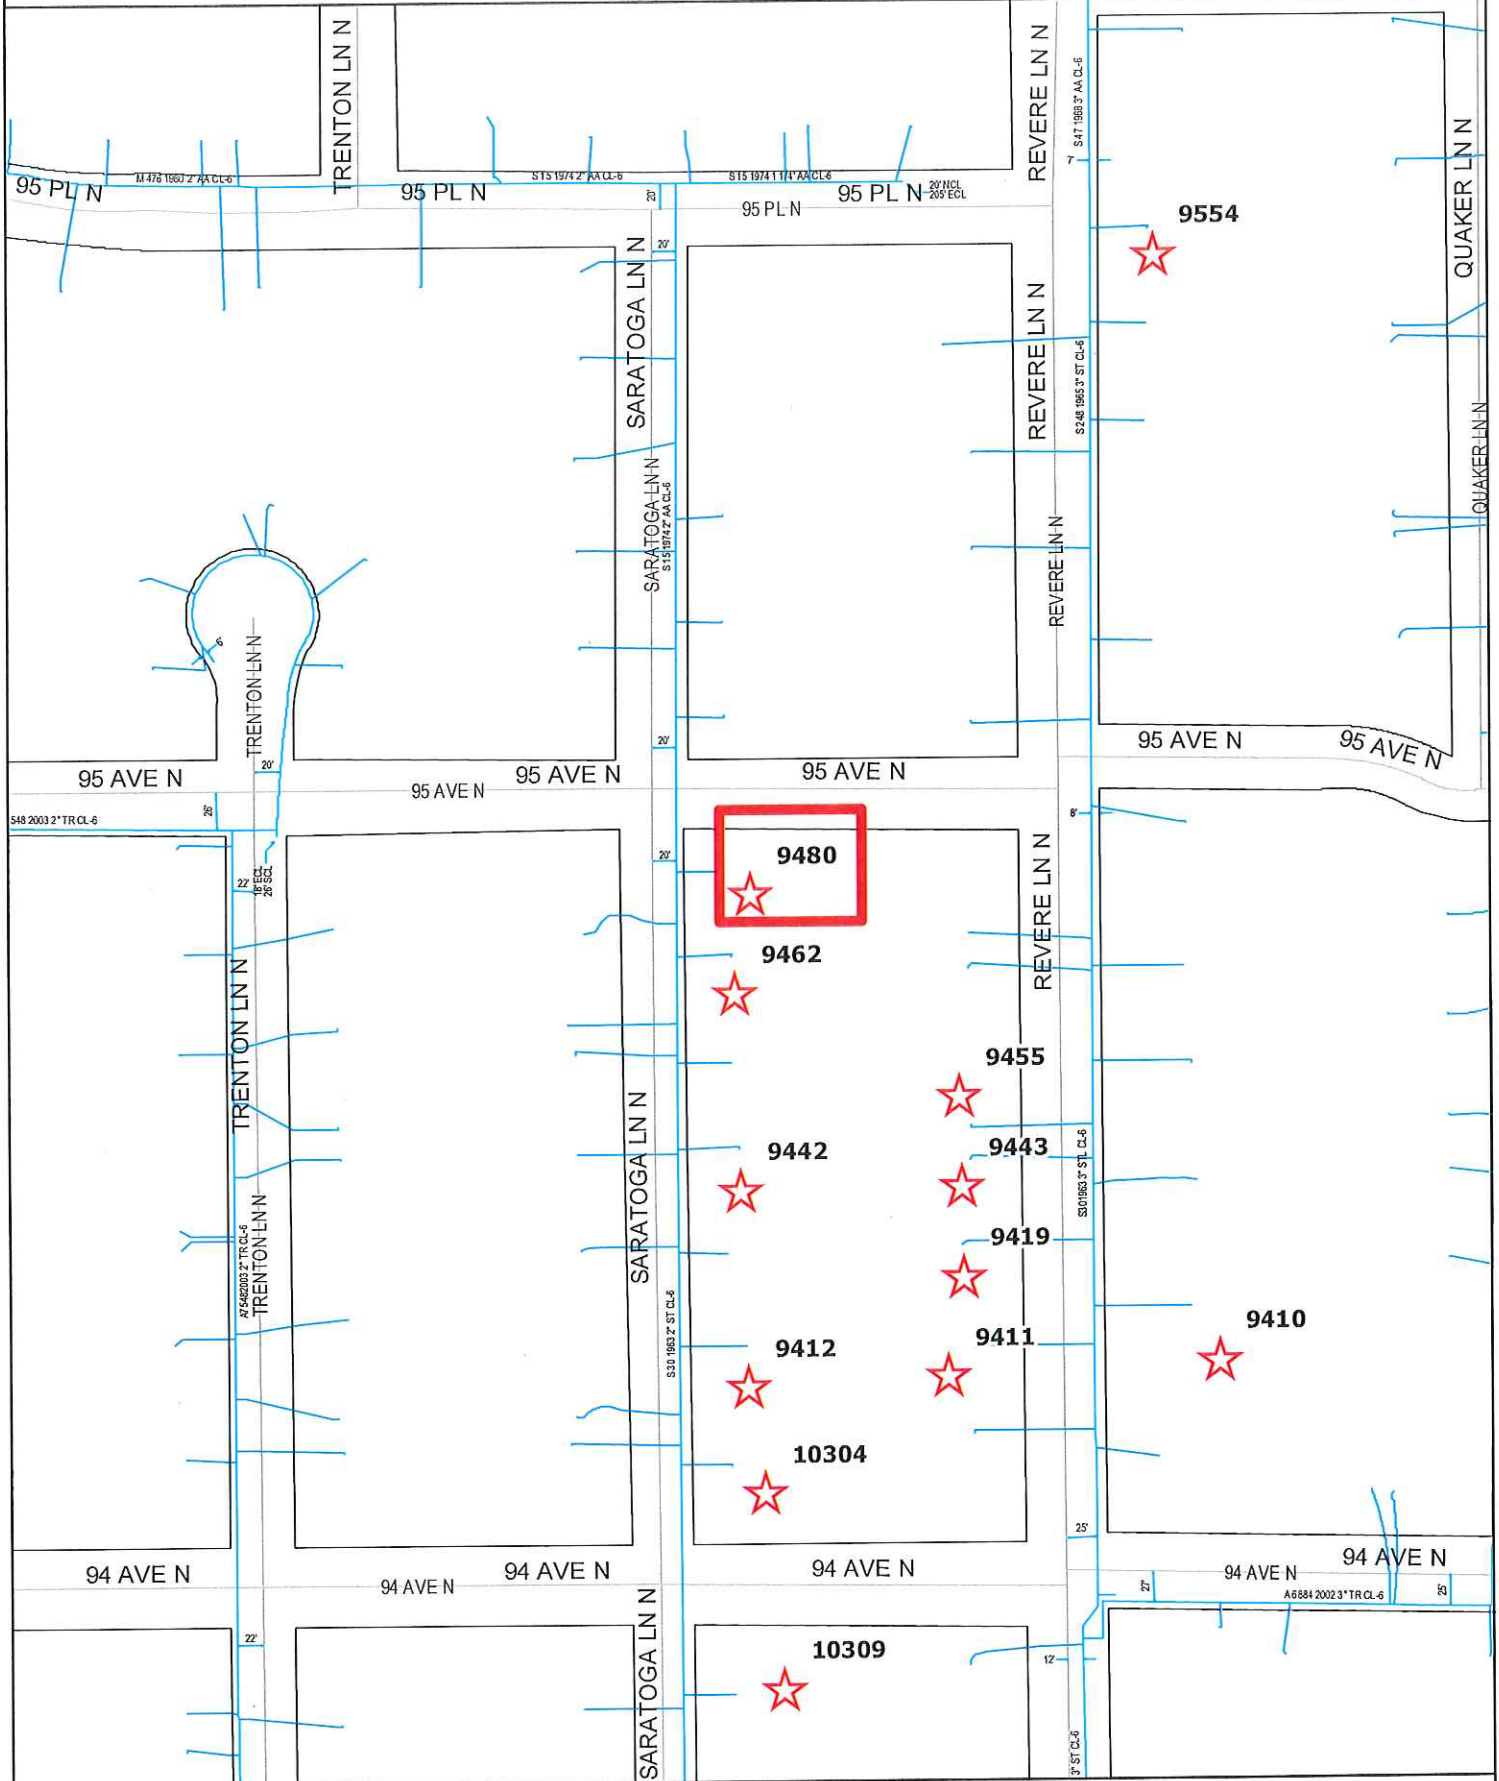

GENERAL LOCATION ONLY. DO NOT USE TO LOCATE FOR EXCAVATION. CALL 1-800-252-1166 FOR ONSITE LOCATIONS AND STAKING.

MAPLE GROVE - 9480 SARATOGA LN NO, MAPLE GROVE - COPPER PROJECT

Scale: 1" : 150'