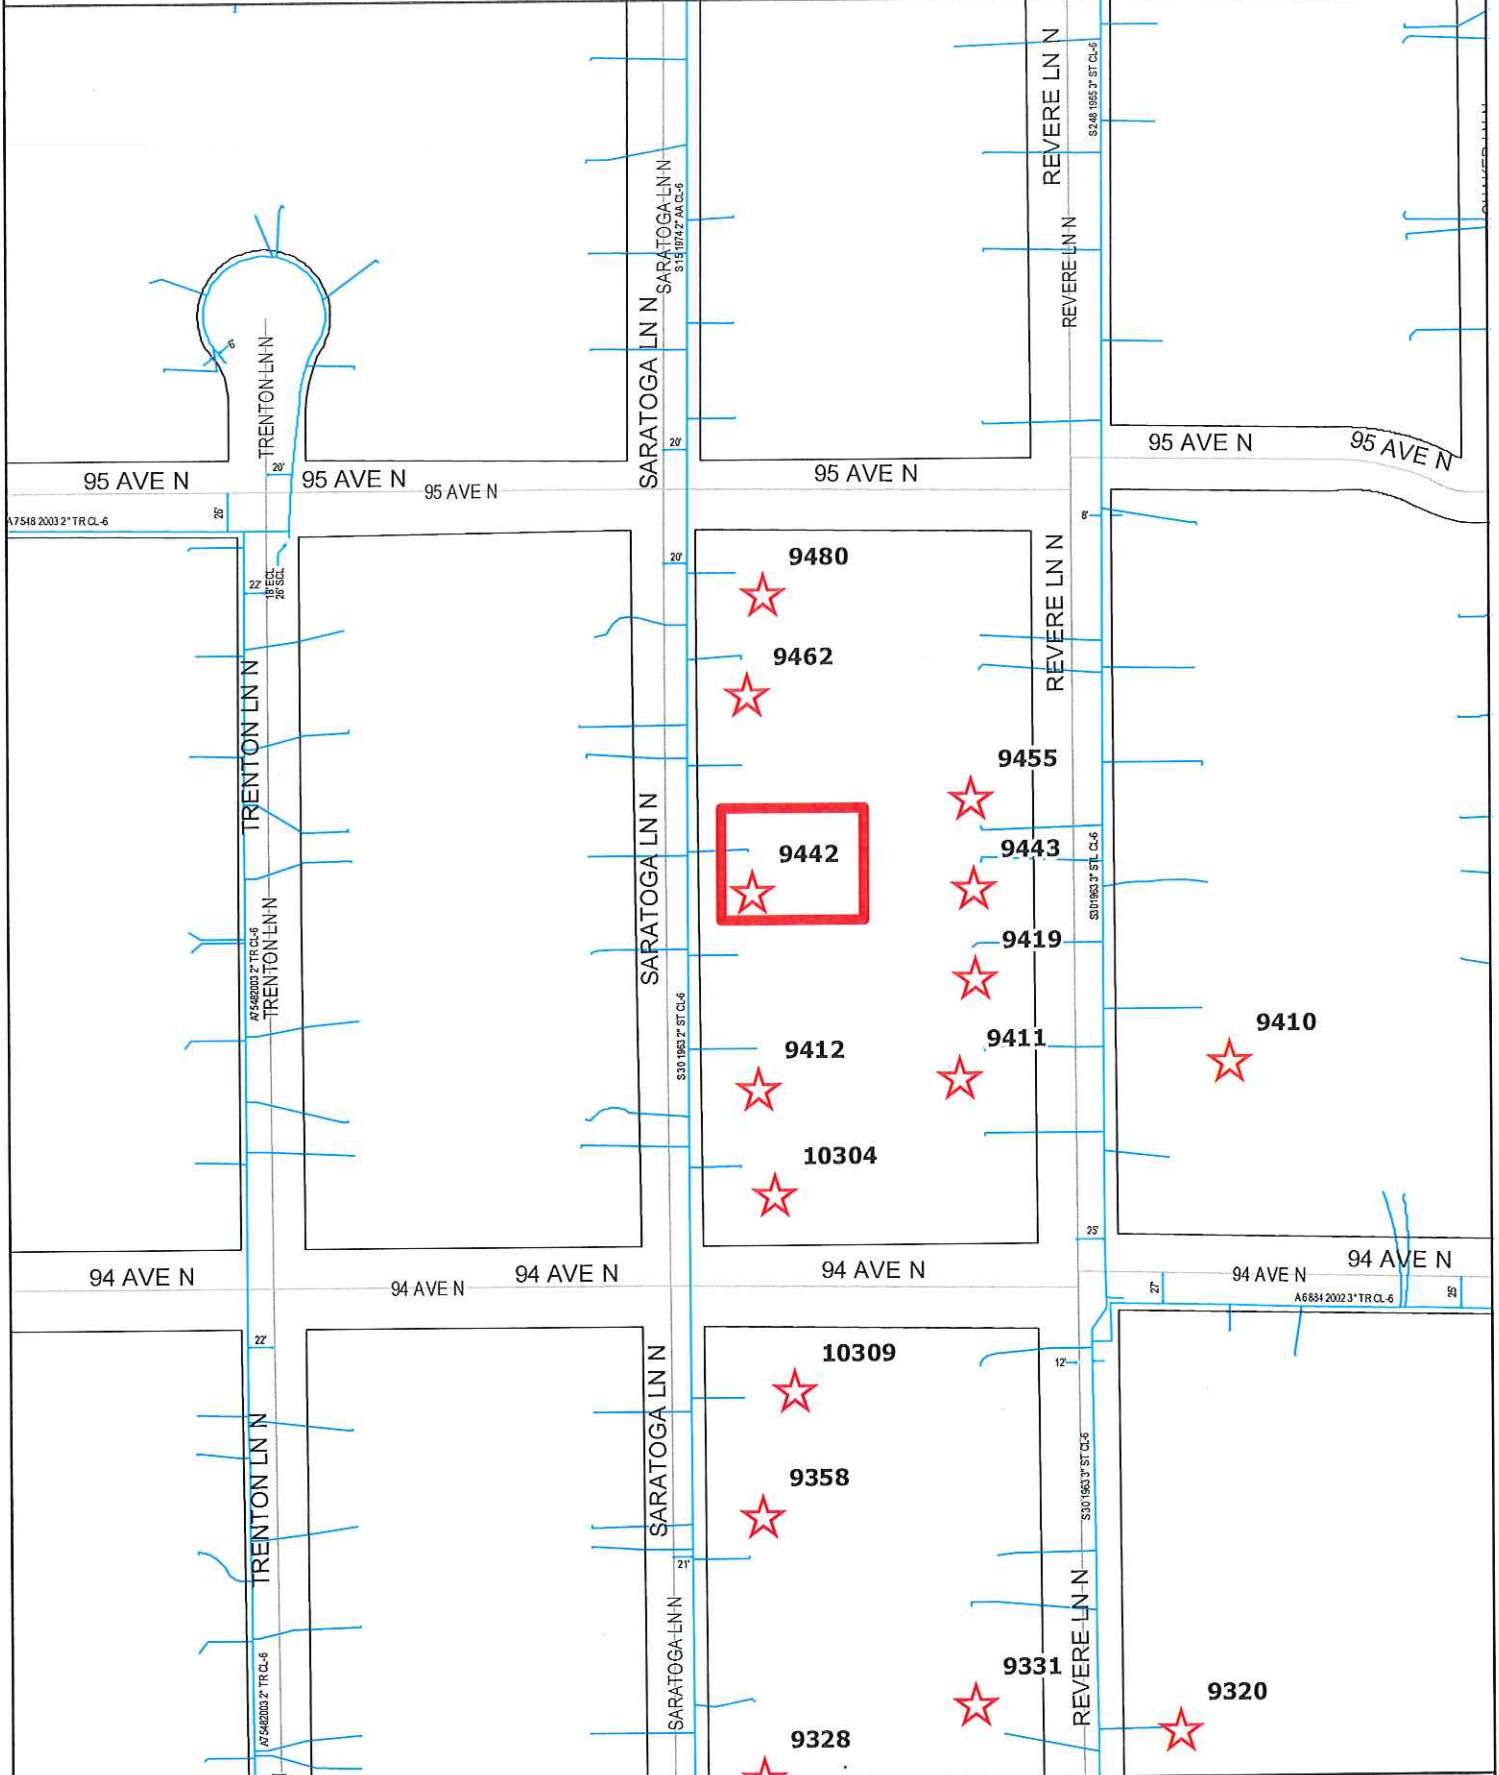

GENERAL LOCATION ONLY. DO NOT USE TO LOCATE FOR EXCAVATION. CALL 1-800-252-1166 FOR ONSITE LOCATIONS AND STAKING.

MAPLE GROVE - 9442 SARATOGA LN NO, MAPLE GROVE - COPPER PROJECT