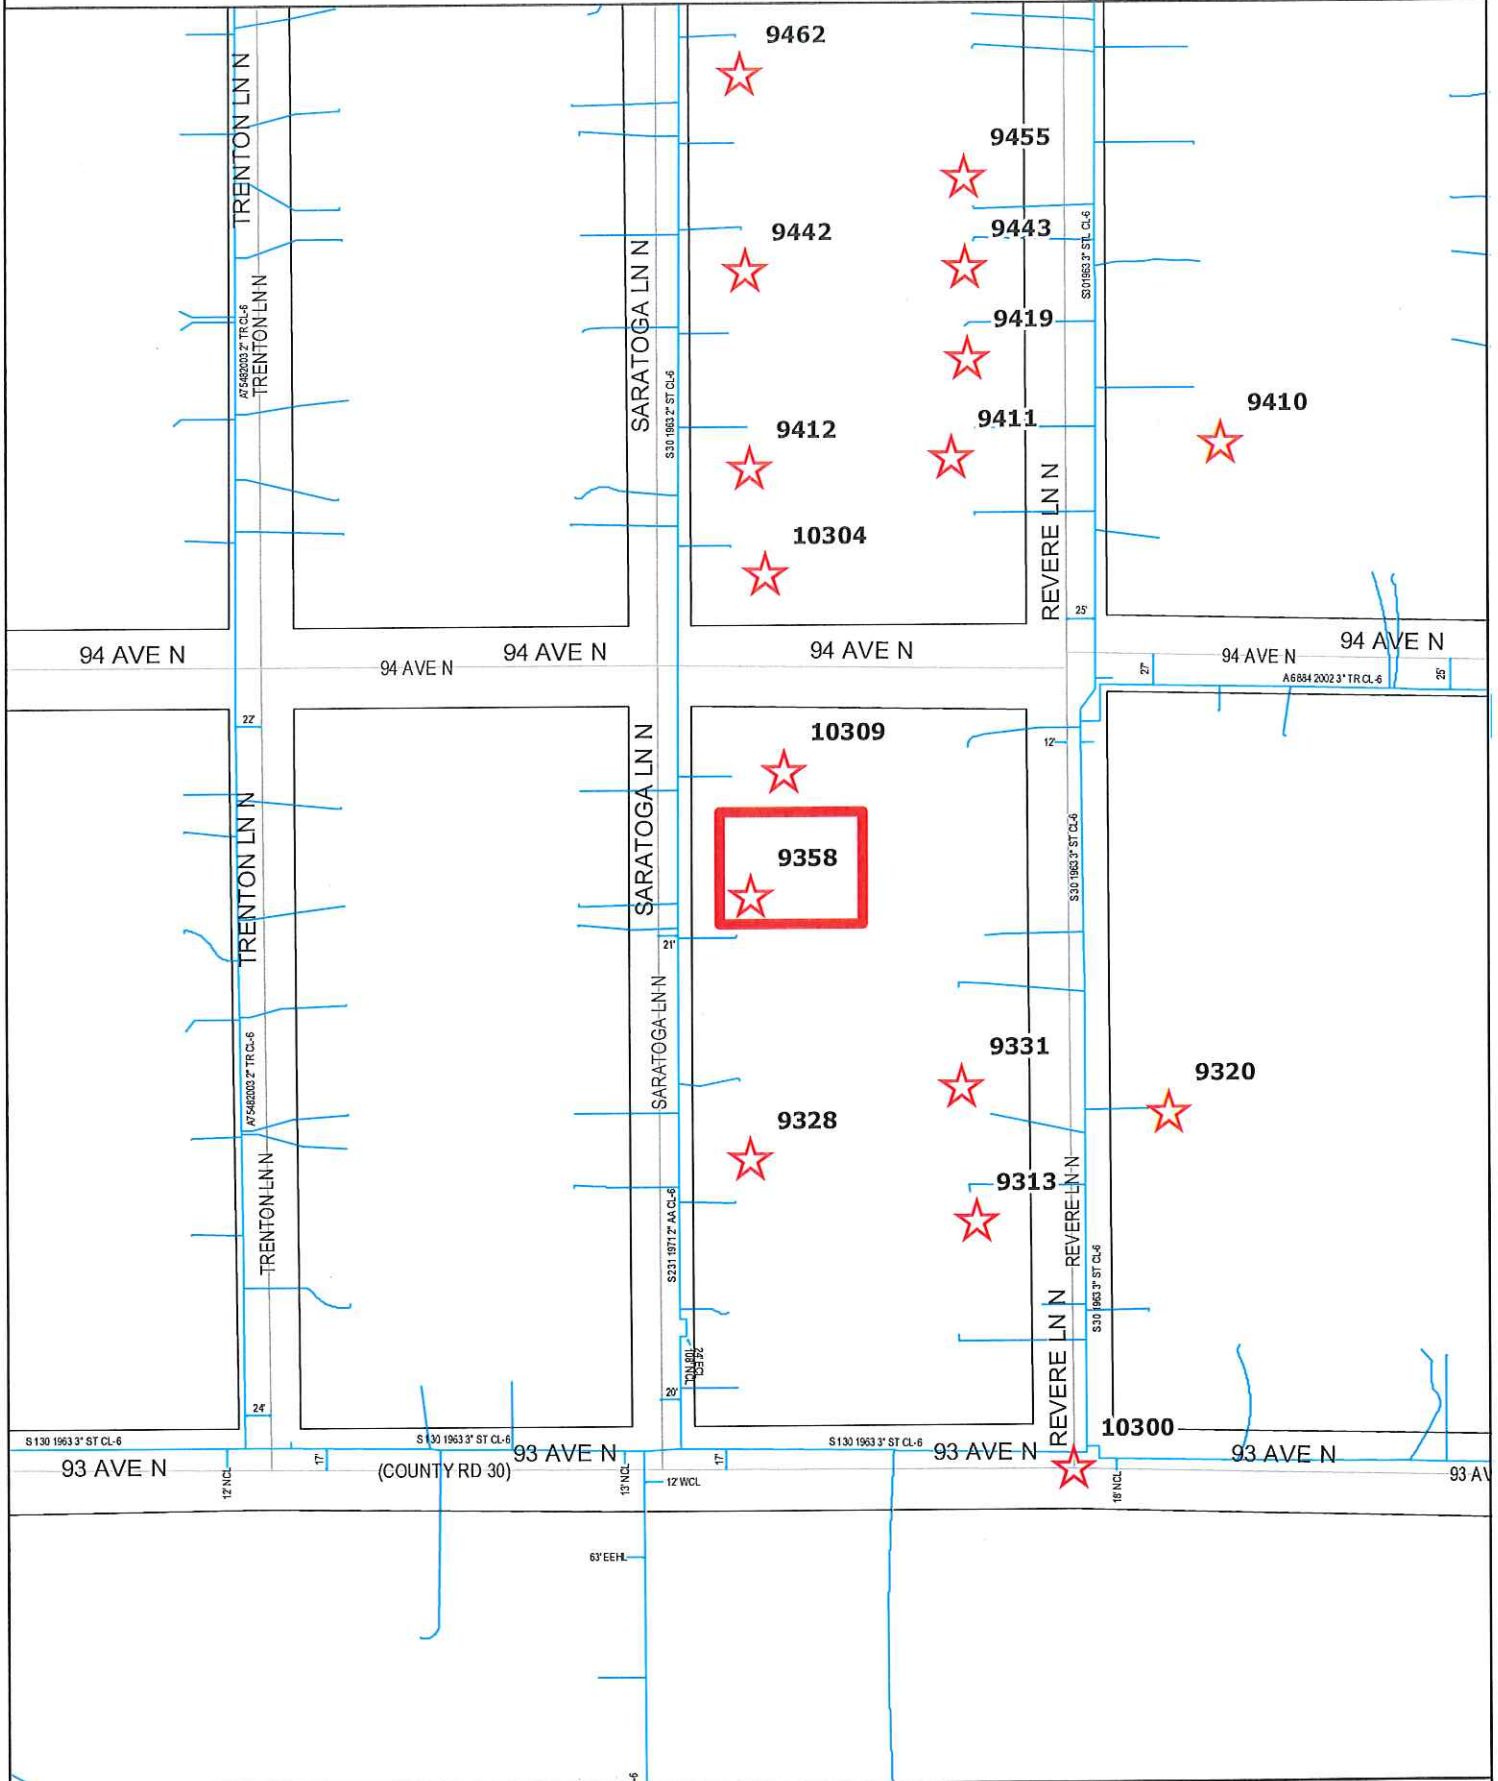

GENERAL LOCATION ONLY. DO NOT USE TO LOCATE FOR EXCAVATION. CALL 1-800-252-1166 FOR ONSITE LOCATIONS AND STAKING.

MAPLE GROVE - 9358 SARATOGA LN NO, MAPLE GROVE - COPPER PROJECT

Scale: 1" : 150'