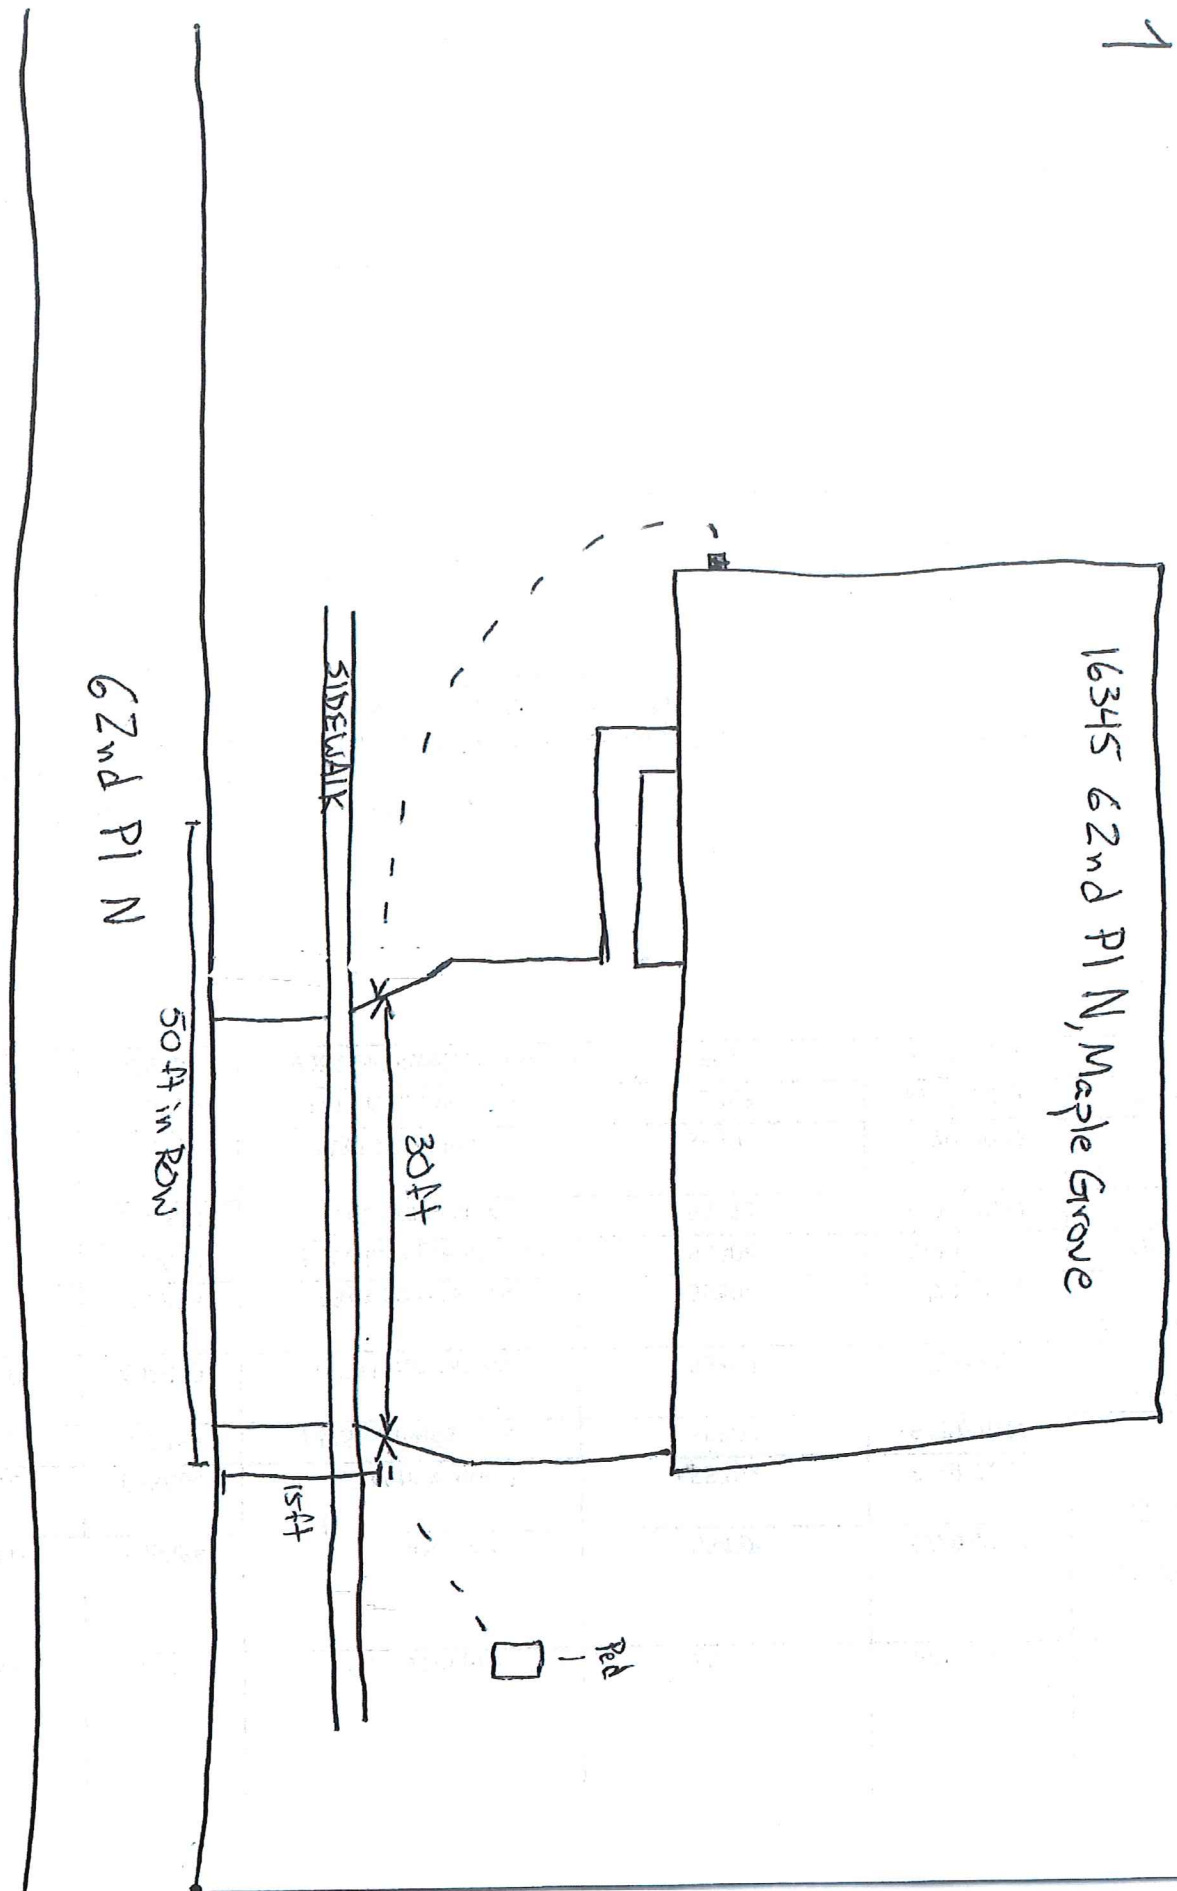

N

16345 62nd P1 N, Maple Grove

SIDEWALK

62nd P1 N

50ft in ROW

30ft

15ft

Red