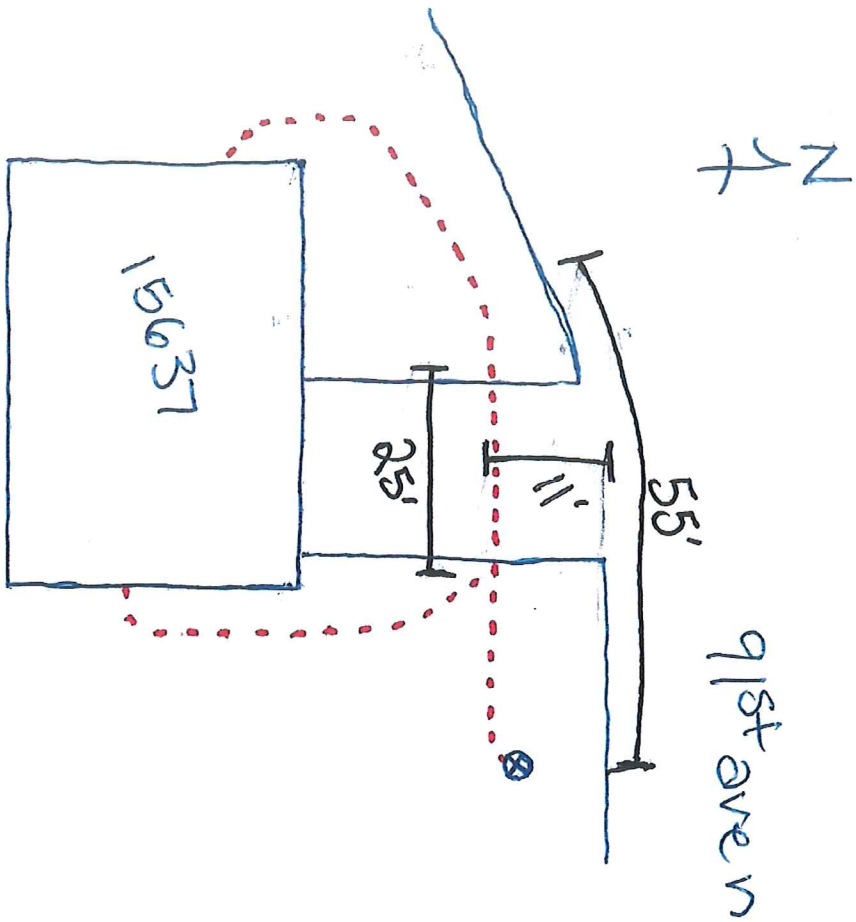

15637 91st ave n
m.g.
X-street Upland ln
2 Pipe - Drop 3/4"

from