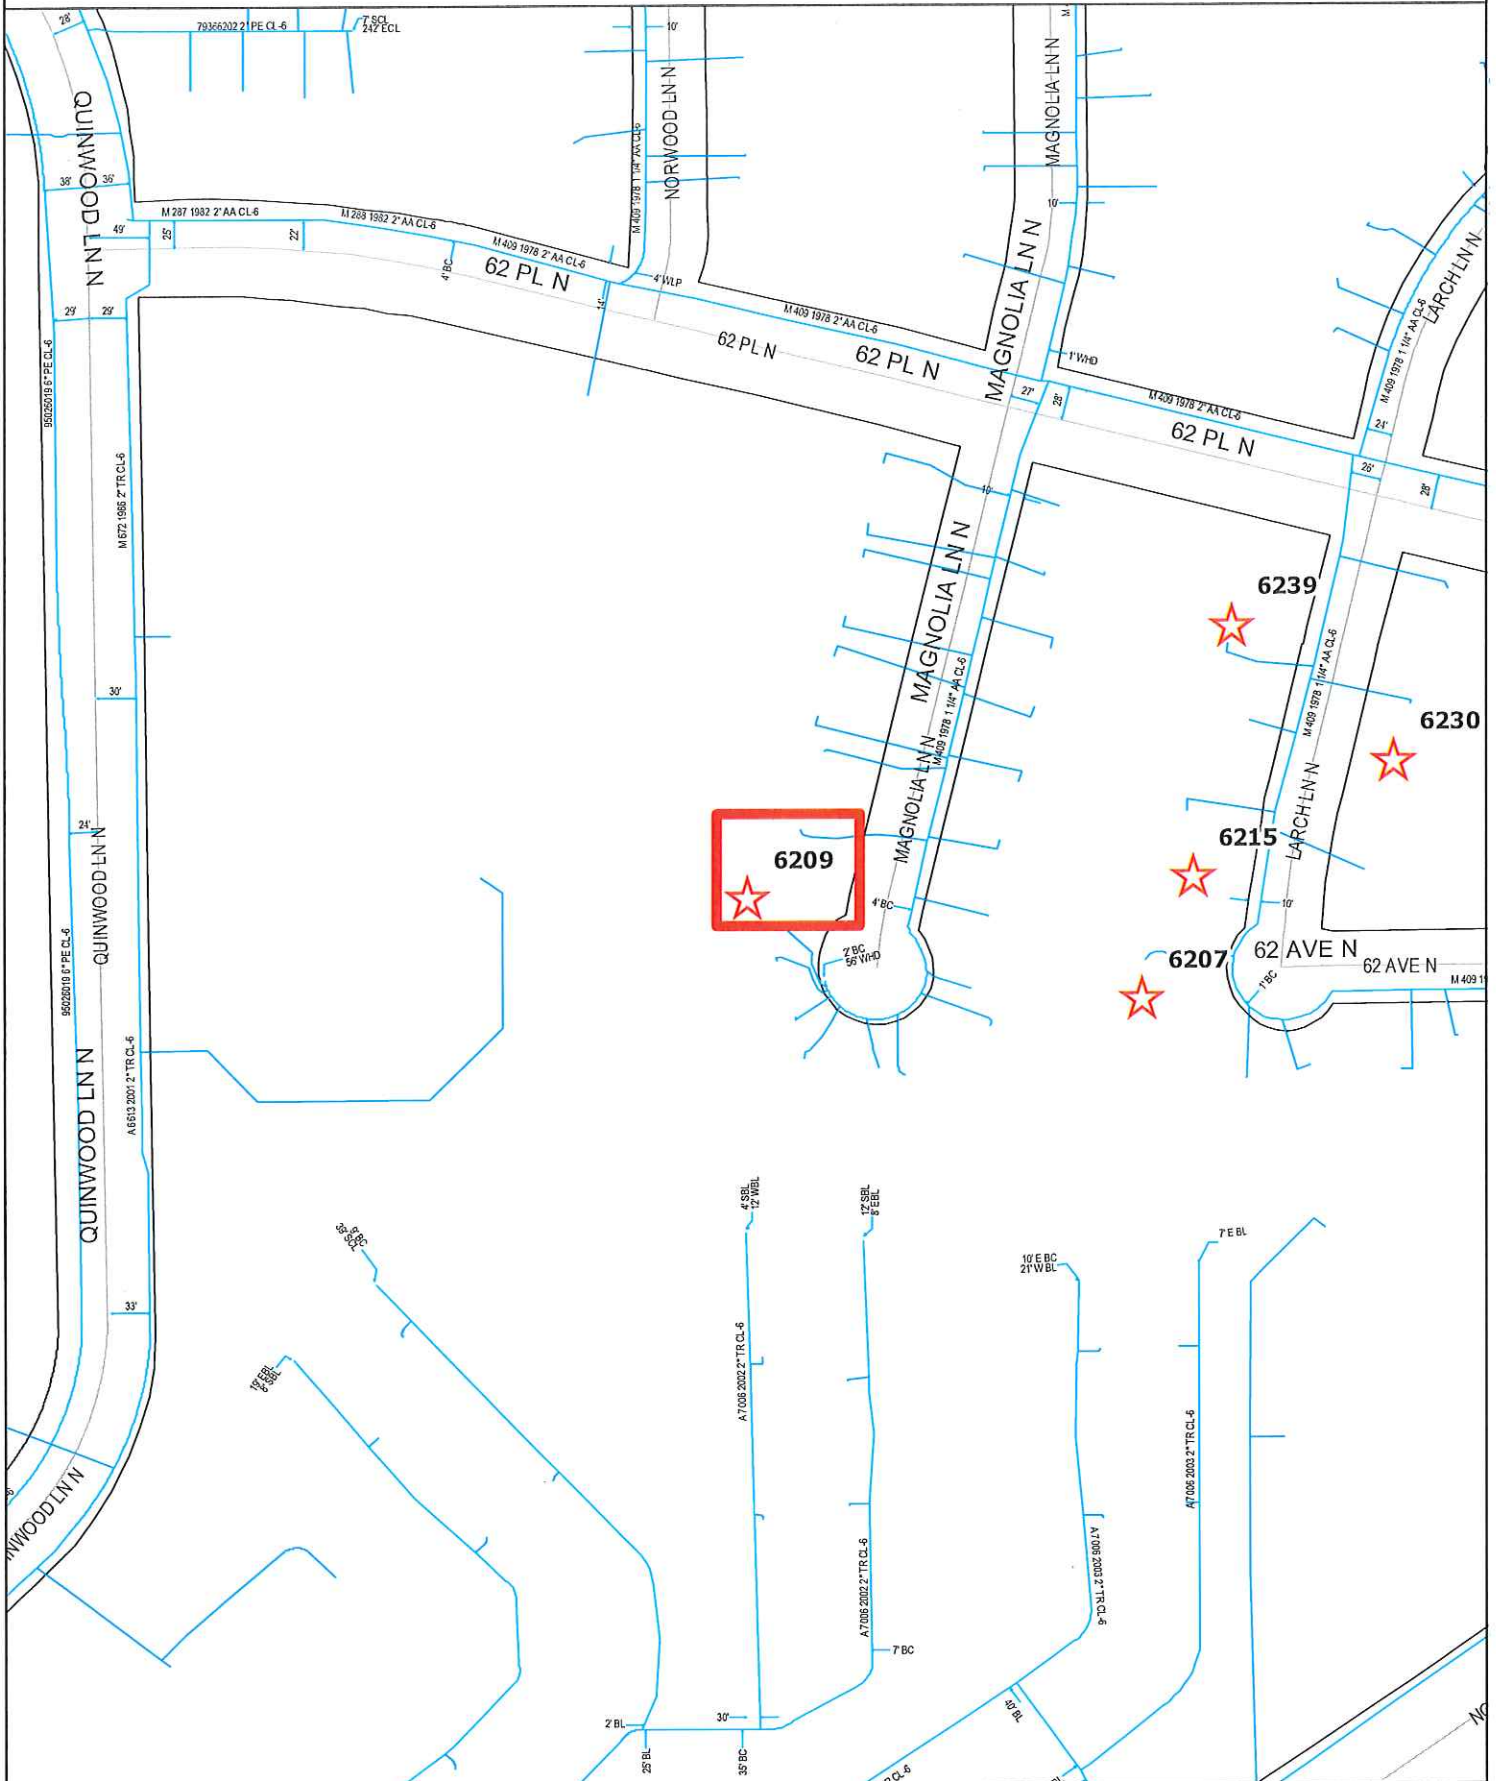

GENERAL LOCATION ONLY. DO NOT USE TO LOCATE FOR EXCAVATION. CALL 1-800-252-1166 FOR ONSITE LOCATIONS AND STAKING.

MAPLE GROVE - 6209 MAGNOLIA LN NO, MAPLE GROVE - LPO PROJECT