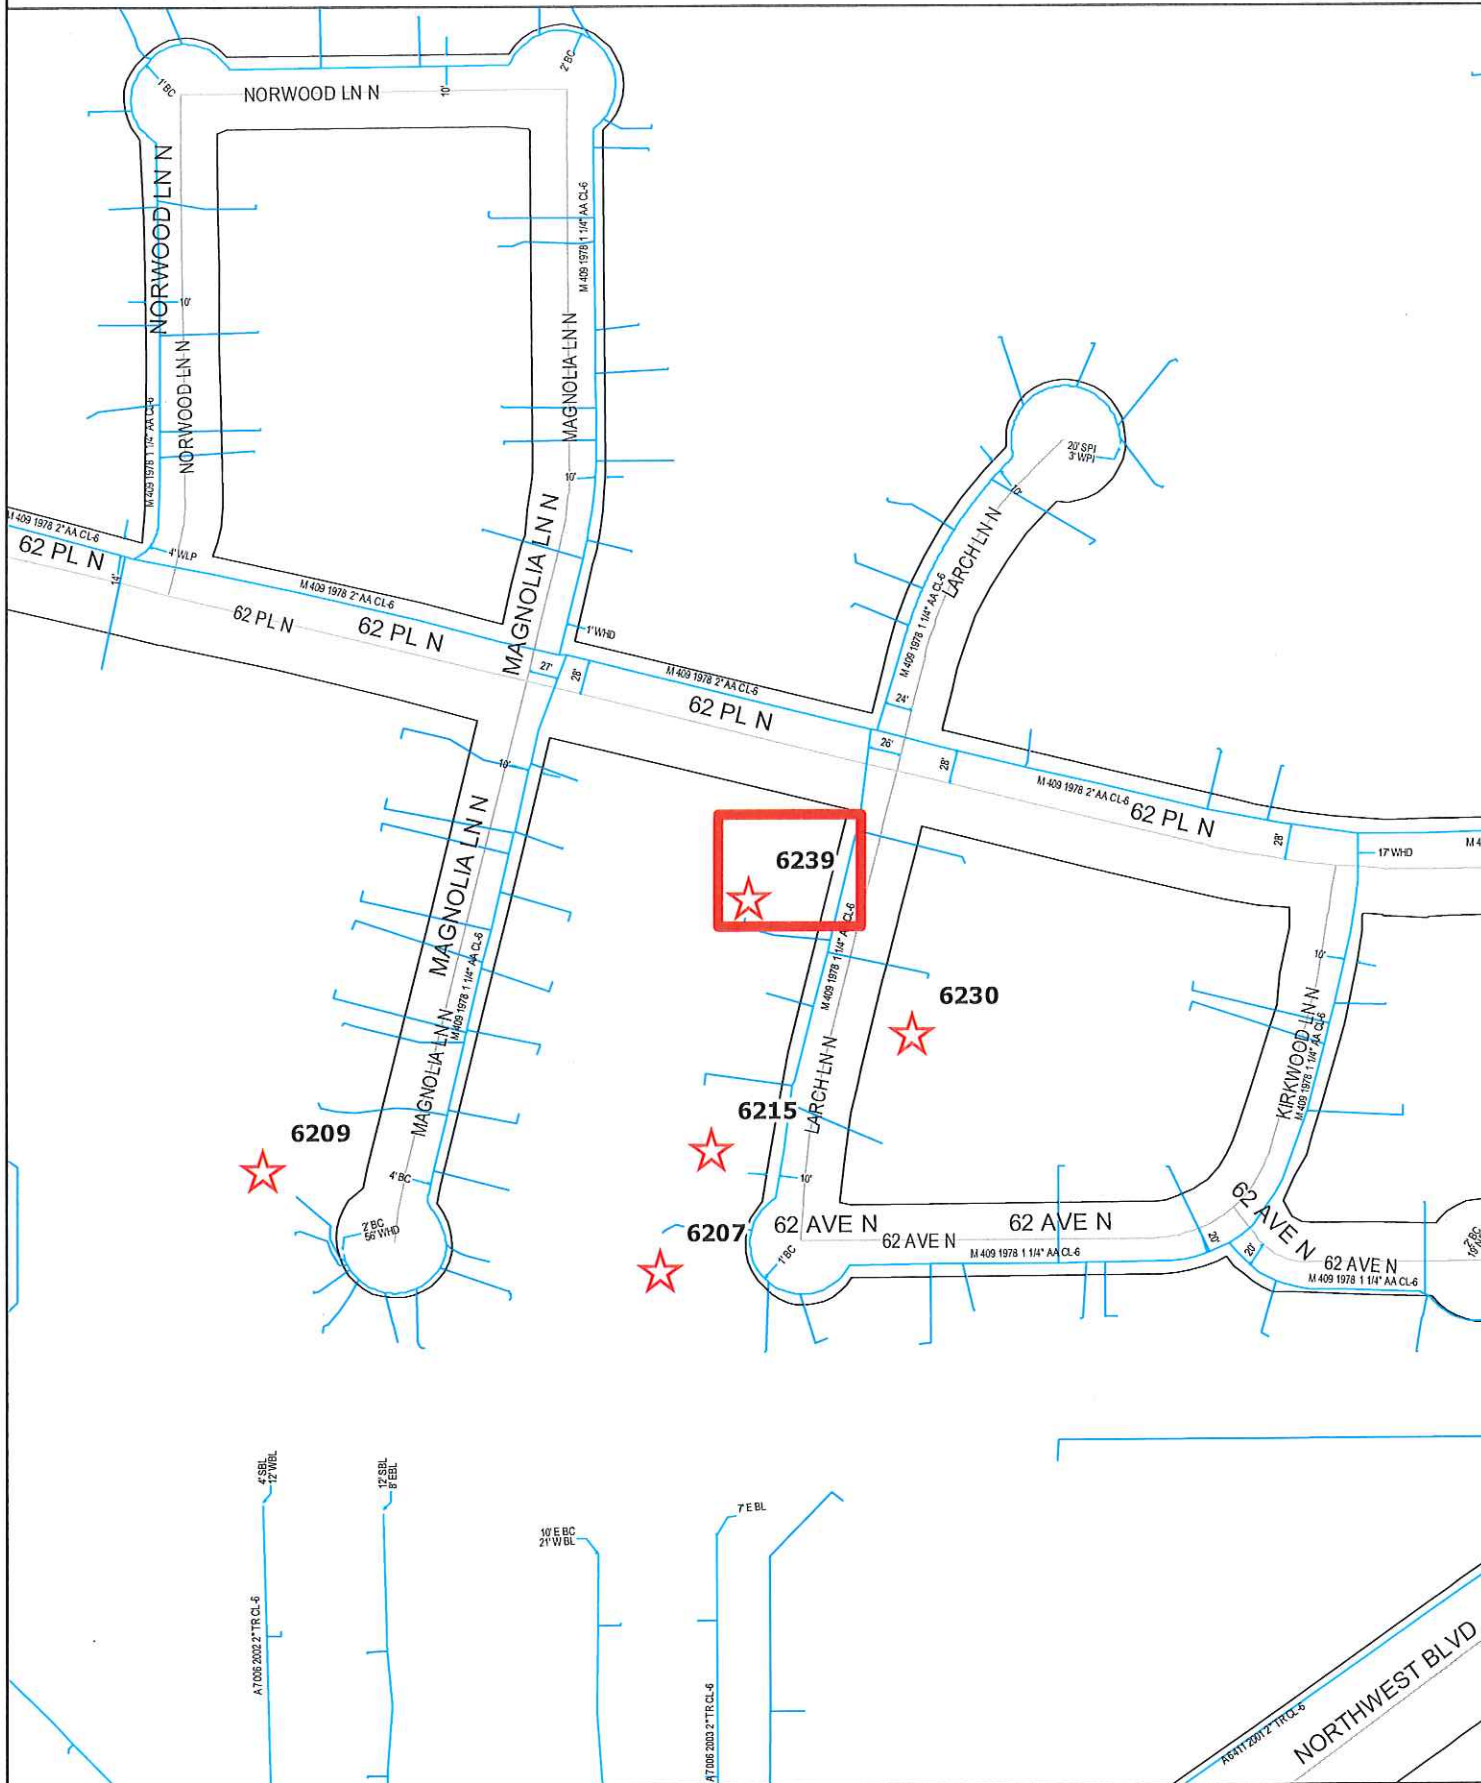

GENERAL LOCATION ONLY. DO NOT USE TO LOCATE FOR EXCAVATION. CALL 1-800-252-1166 FOR ONSITE LOCATIONS AND STAKING.

MAPLE GROVE - 6239 LARCH LN NO, MAPLE GROVE - LPO PROJECT