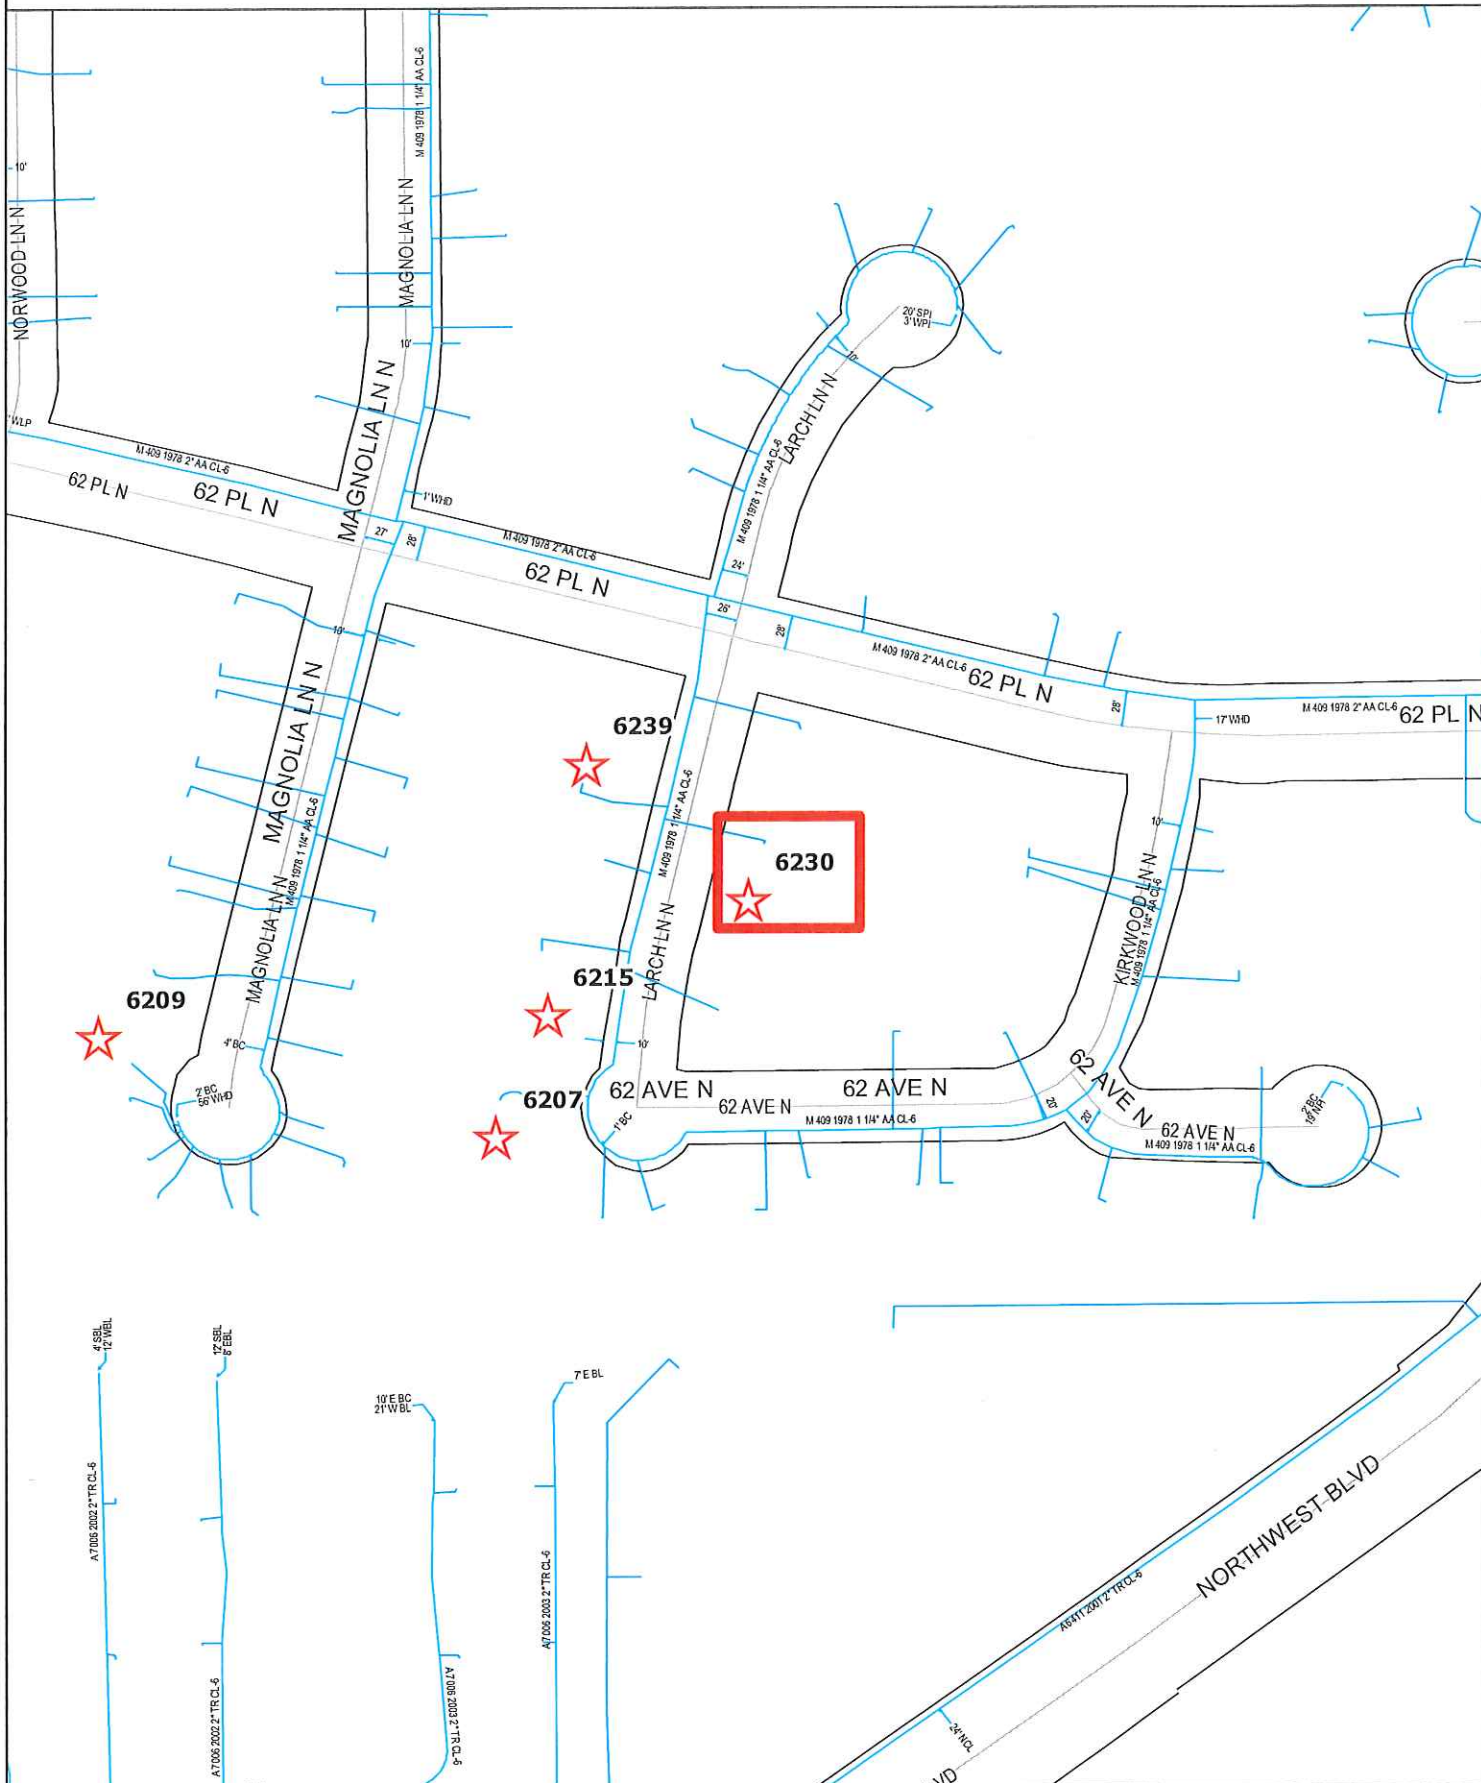

GENERAL LOCATION ONLY. DO NOT USE TO LOCATE FOR EXCAVATION. CALL 1-800-252-1166 FOR ONSITE LOCATIONS AND STAKING.

MAPLE GROVE - 6230 LARCH LN N, MAPLE GROVE - LPO PROJECT

Scale: 1" : 150'