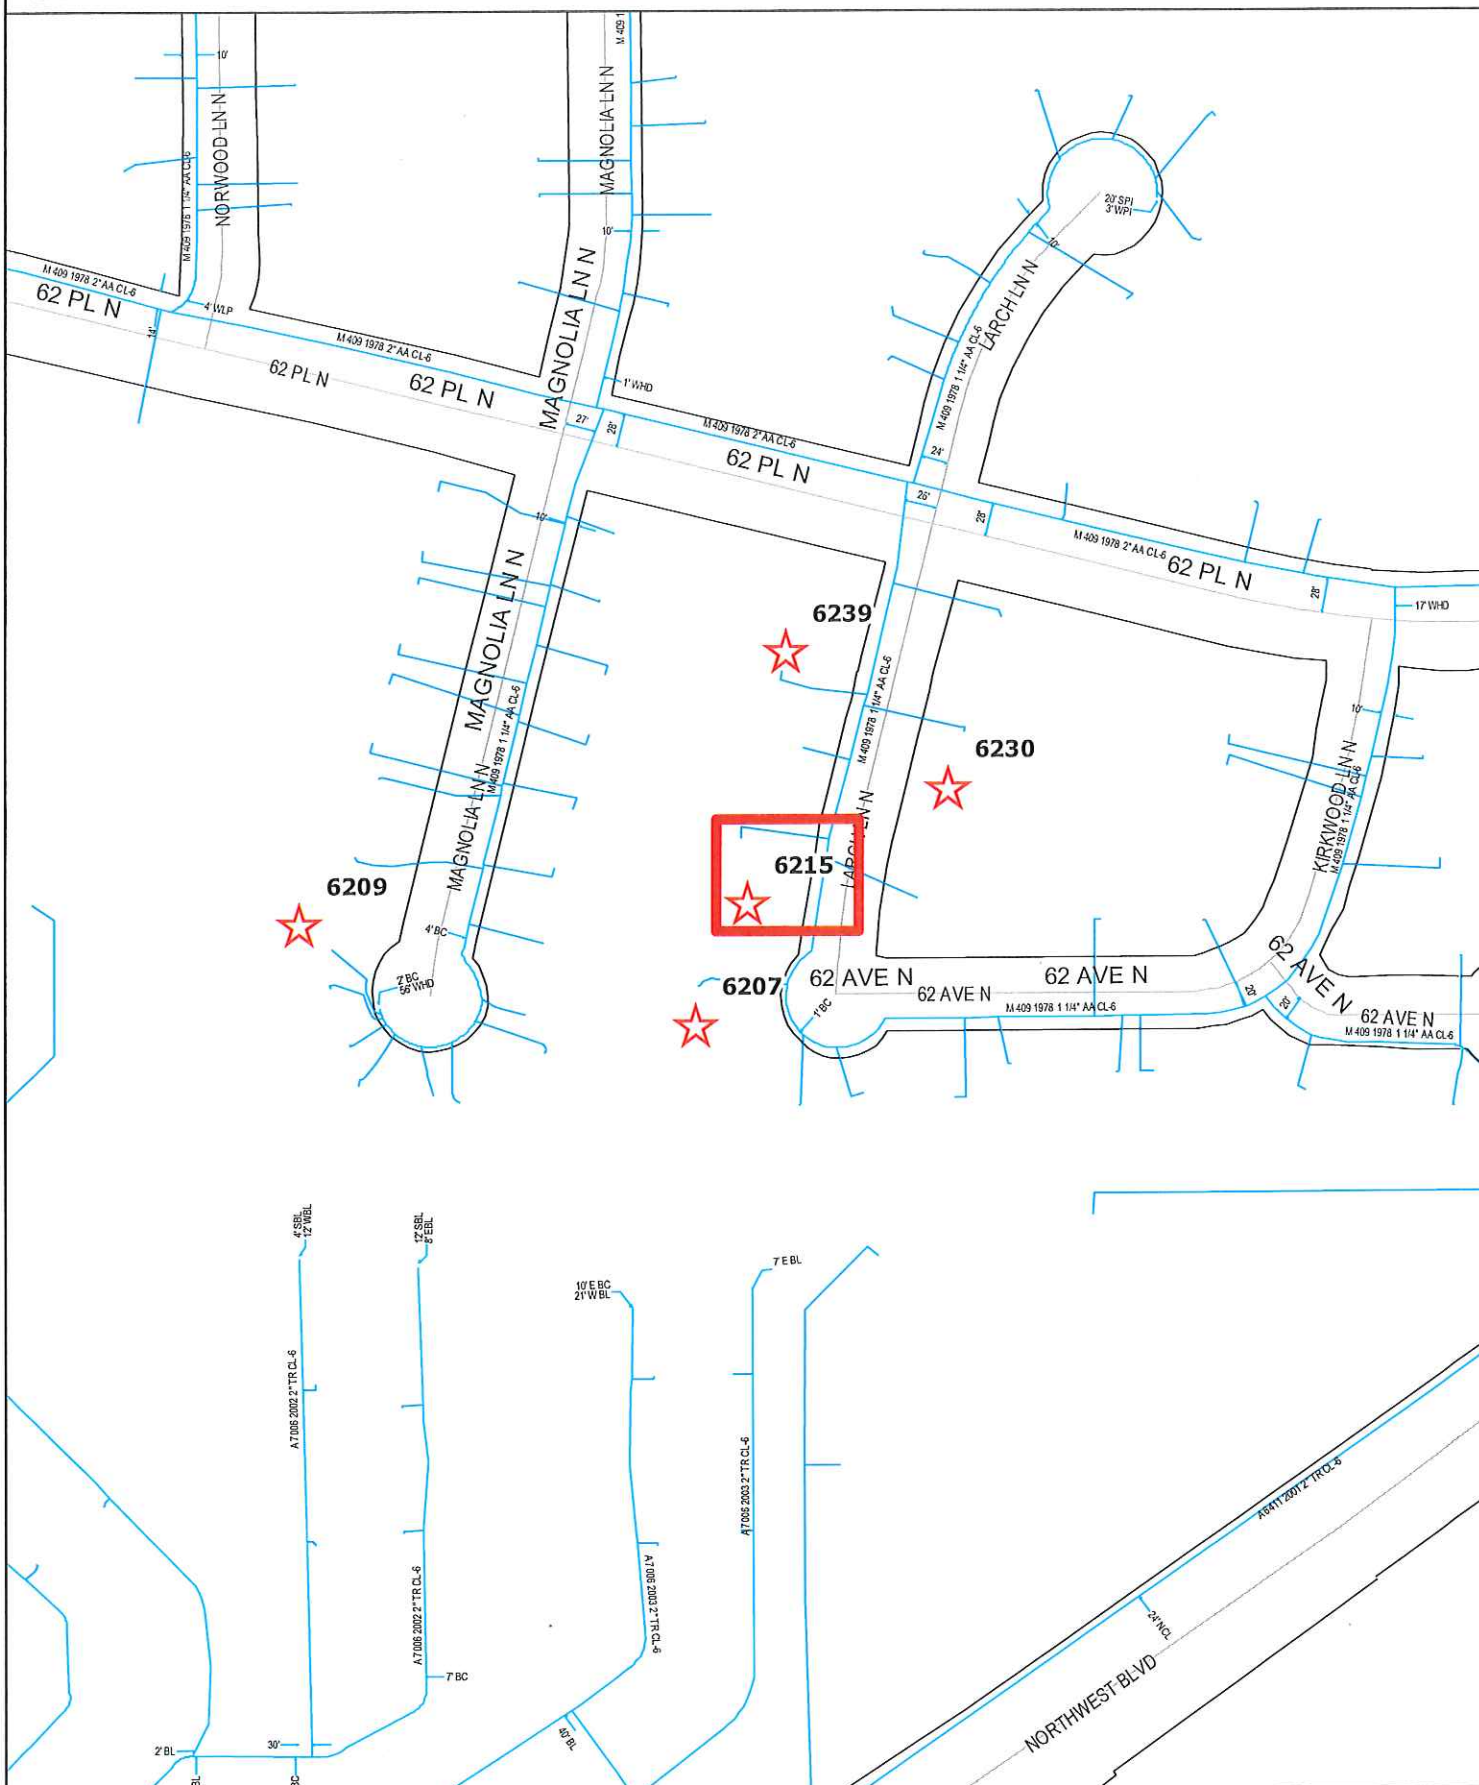

GENERAL LOCATION ONLY. DO NOT USE TO LOCATE FOR EXCAVATION. CALL 1-800-252-1166 FOR ONSITE LOCATIONS AND STAKING.

MAPLE GROVE - 6215 LARCH LN NO, MAPLE GROVE - LPO PROJECT