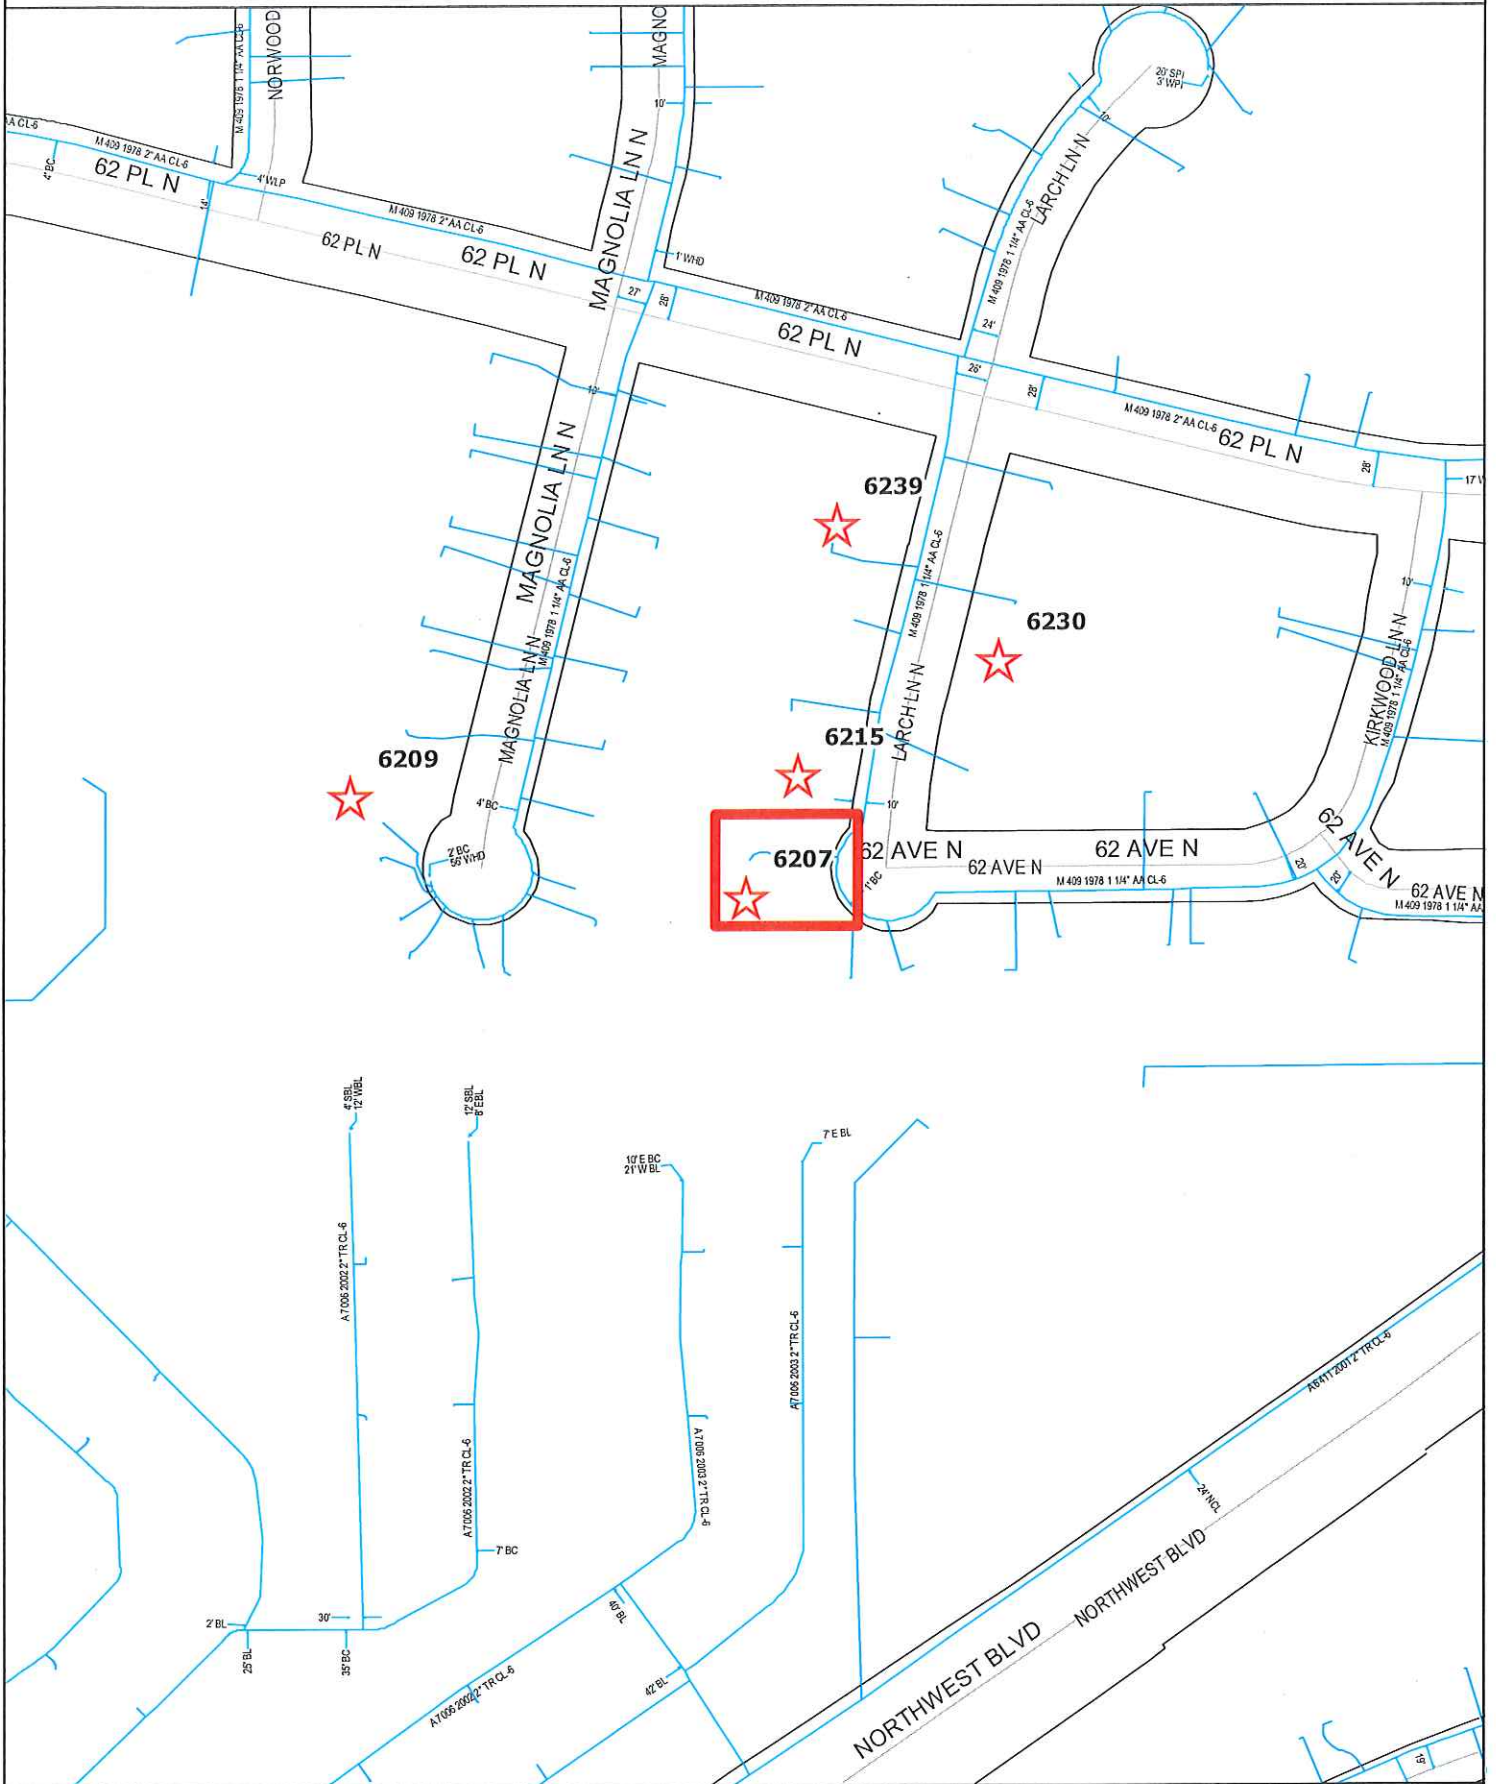

GENERAL LOCATION ONLY. DO NOT USE TO LOCATE FOR EXCAVATION. CALL 1-800-252-1166 FOR ONSITE LOCATIONS AND STAKING.

MAPLE GROVE - 6207 LARCH LN NO, MAPLE GROVE - LPO PROJECT