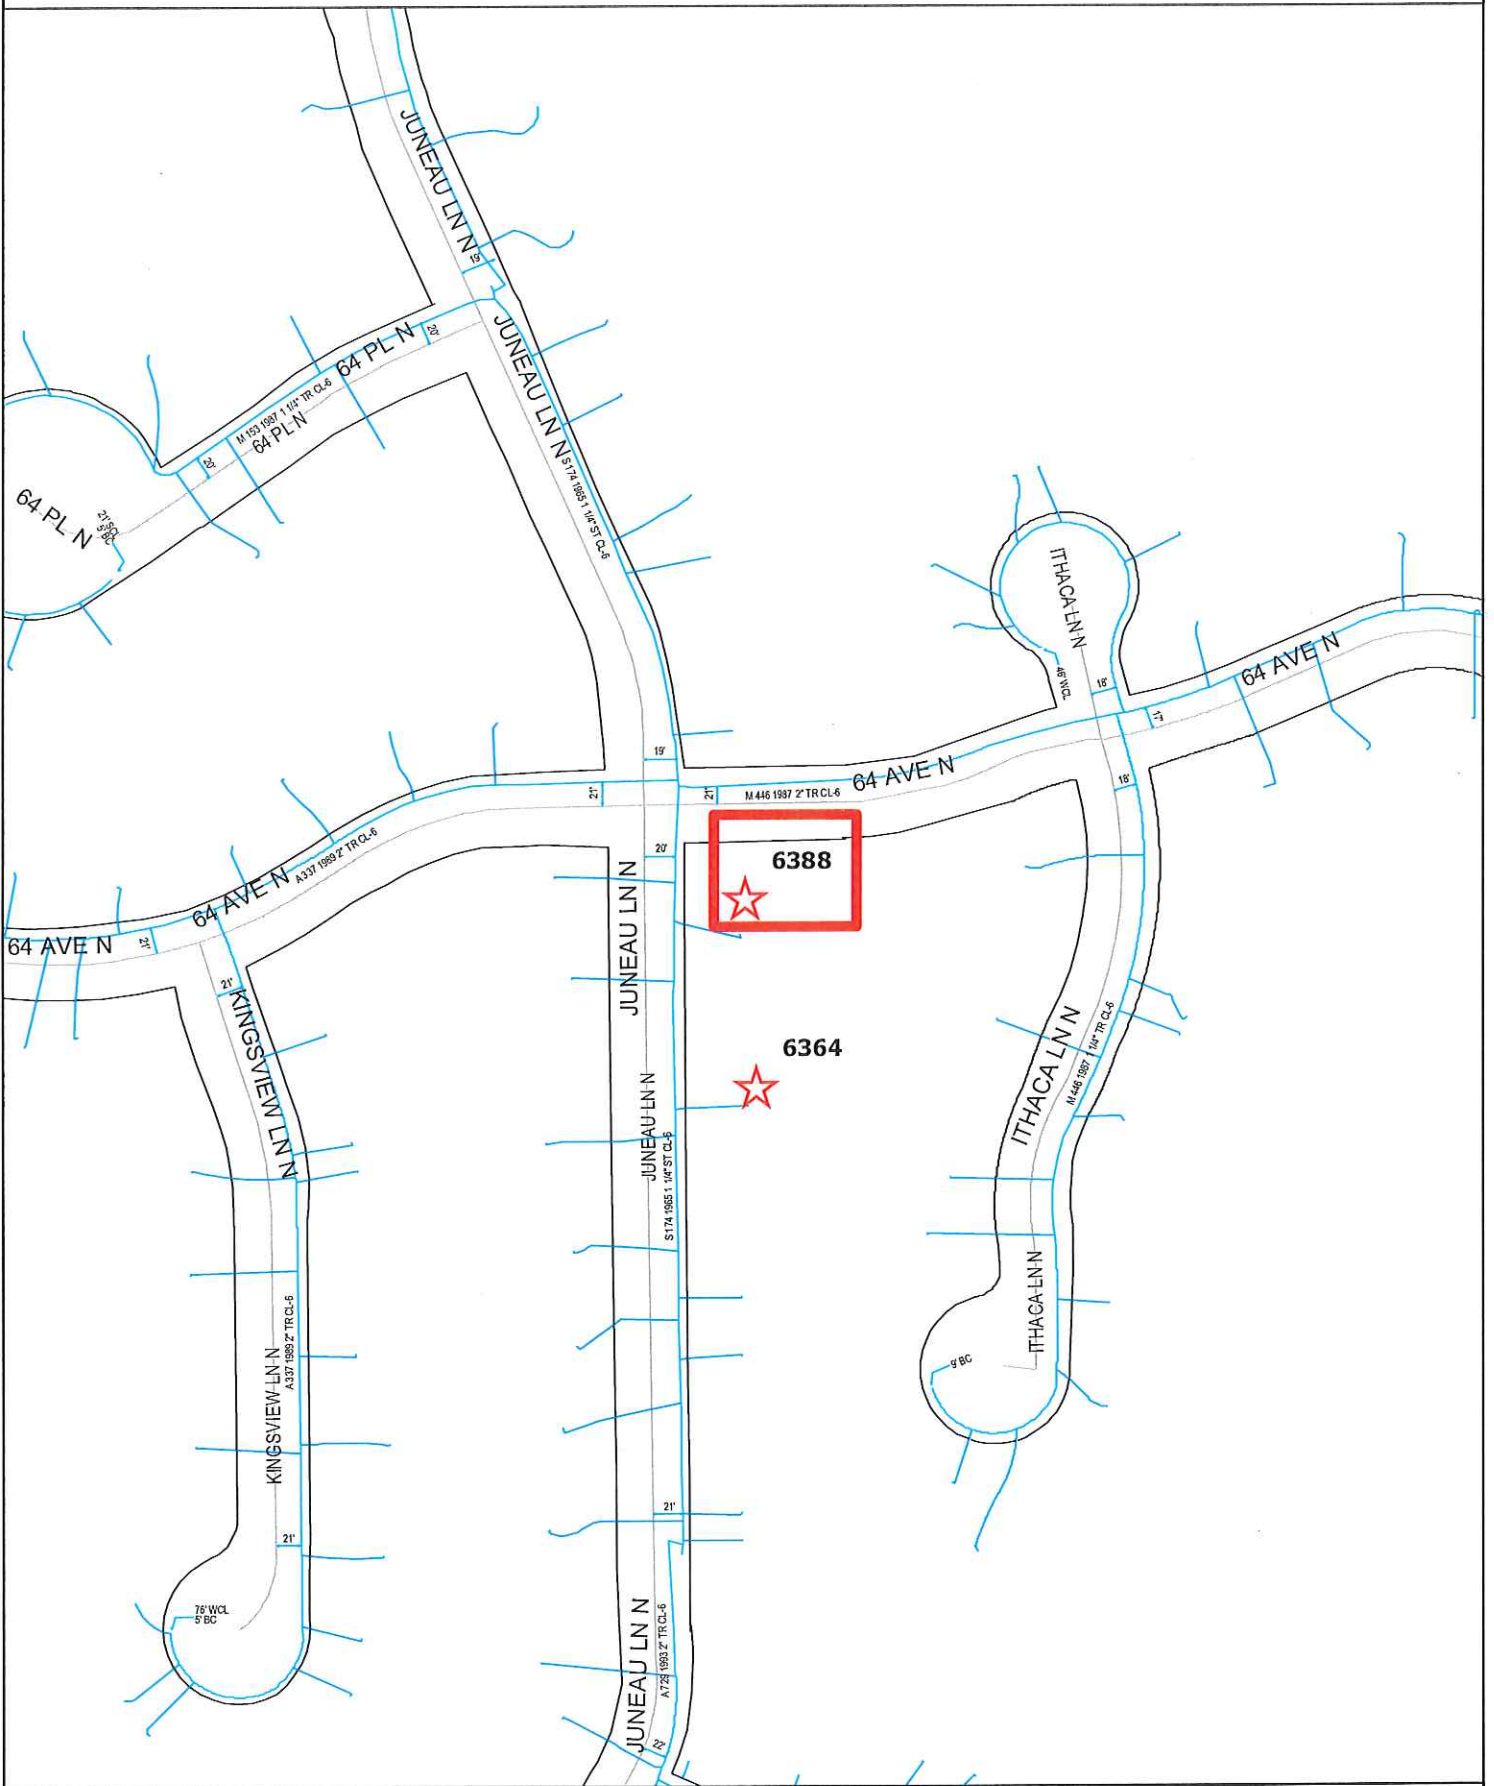

GENERAL LOCATION ONLY. DO NOT USE TO LOCATE FOR EXCAVATION. CALL 1-800-252-1166 FOR ONSITE LOCATIONS AND STAKING.

MAPLE GROVE - 6388 JUNEAU LN N, MAPLE GROVE - LPO PROJECT