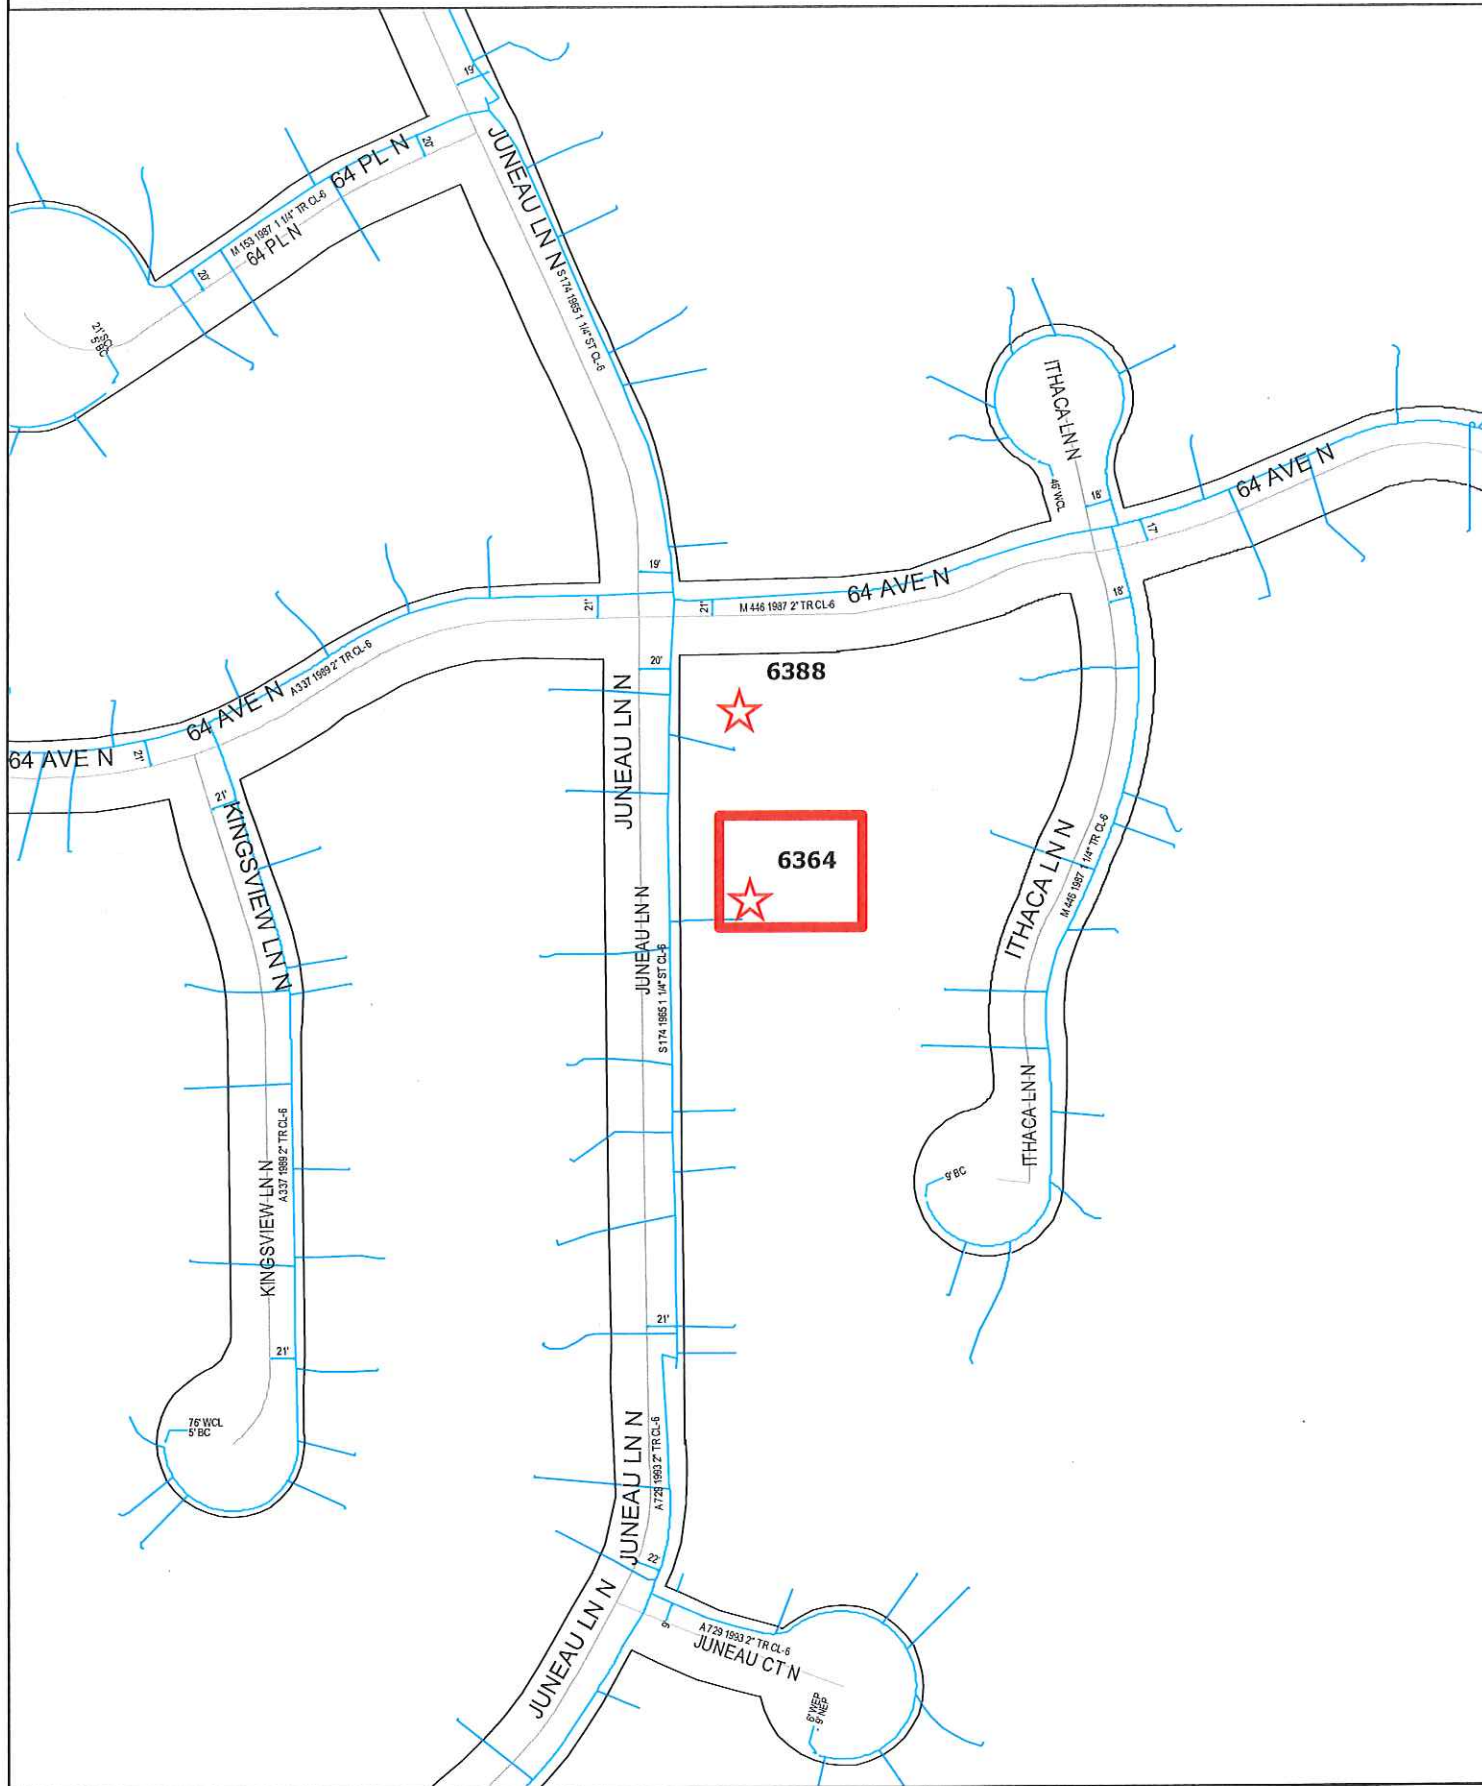

GENERAL LOCATION ONLY. DO NOT USE TO LOCATE FOR EXCAVATION. CALL 1-800-252-1166 FOR ONSITE LOCATIONS AND STAKING.

MAPLE GROVE - 6364 JUNEAU LN NO, MAPLE GROVE - LPO PROJECT