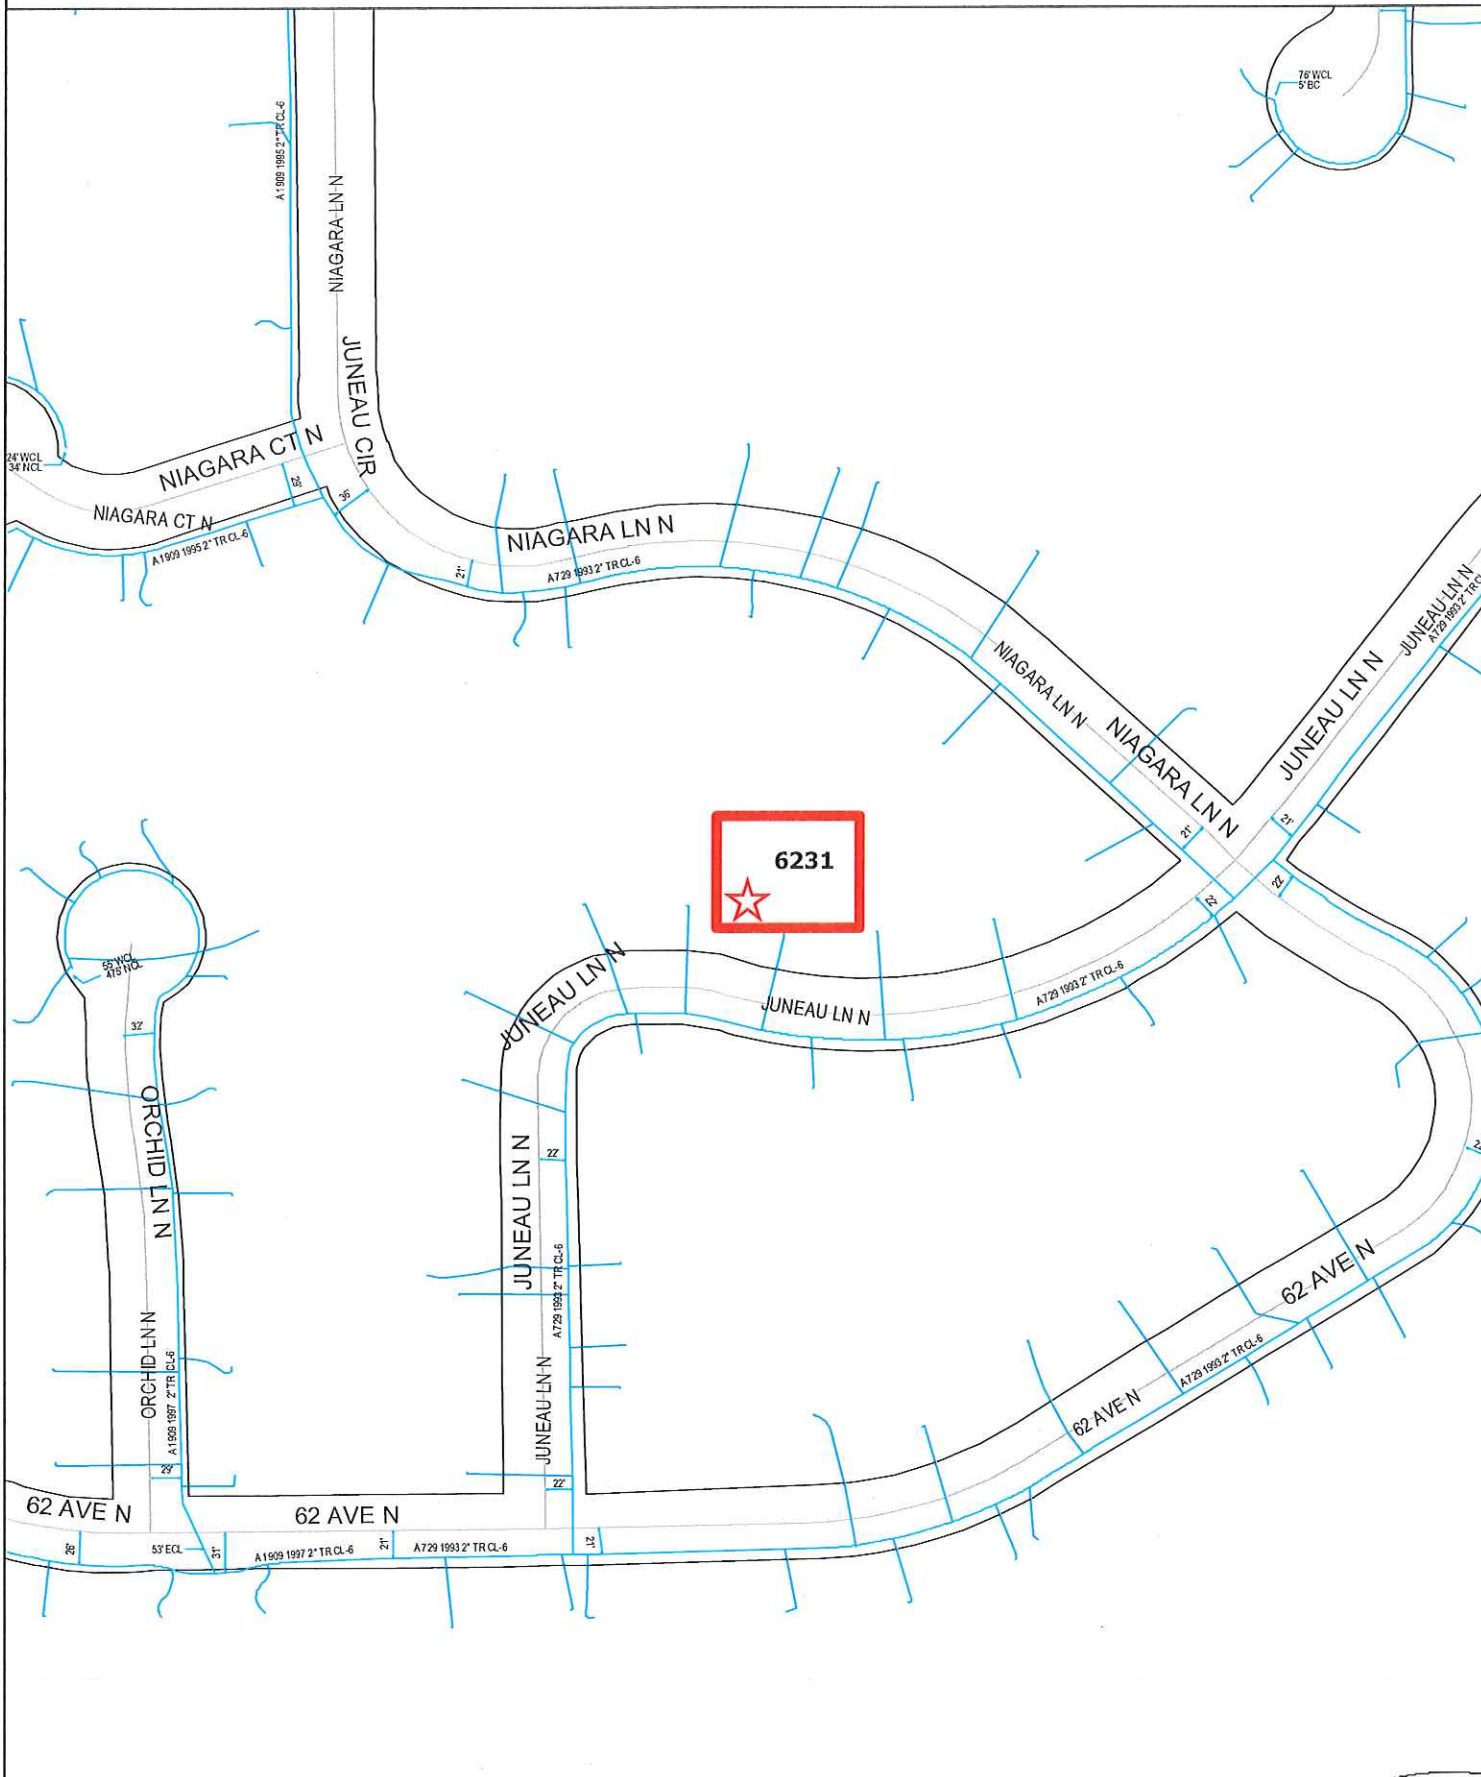

GENERAL LOCATION ONLY. DO NOT USE TO LOCATE FOR EXCAVATION. CALL 1-800-252-1166 FOR ONSITE LOCATIONS AND STAKING.

MAPLE GROVE - 6231 JUNEAU LN NO, MAPLE GROVE - COPPER PROJECT