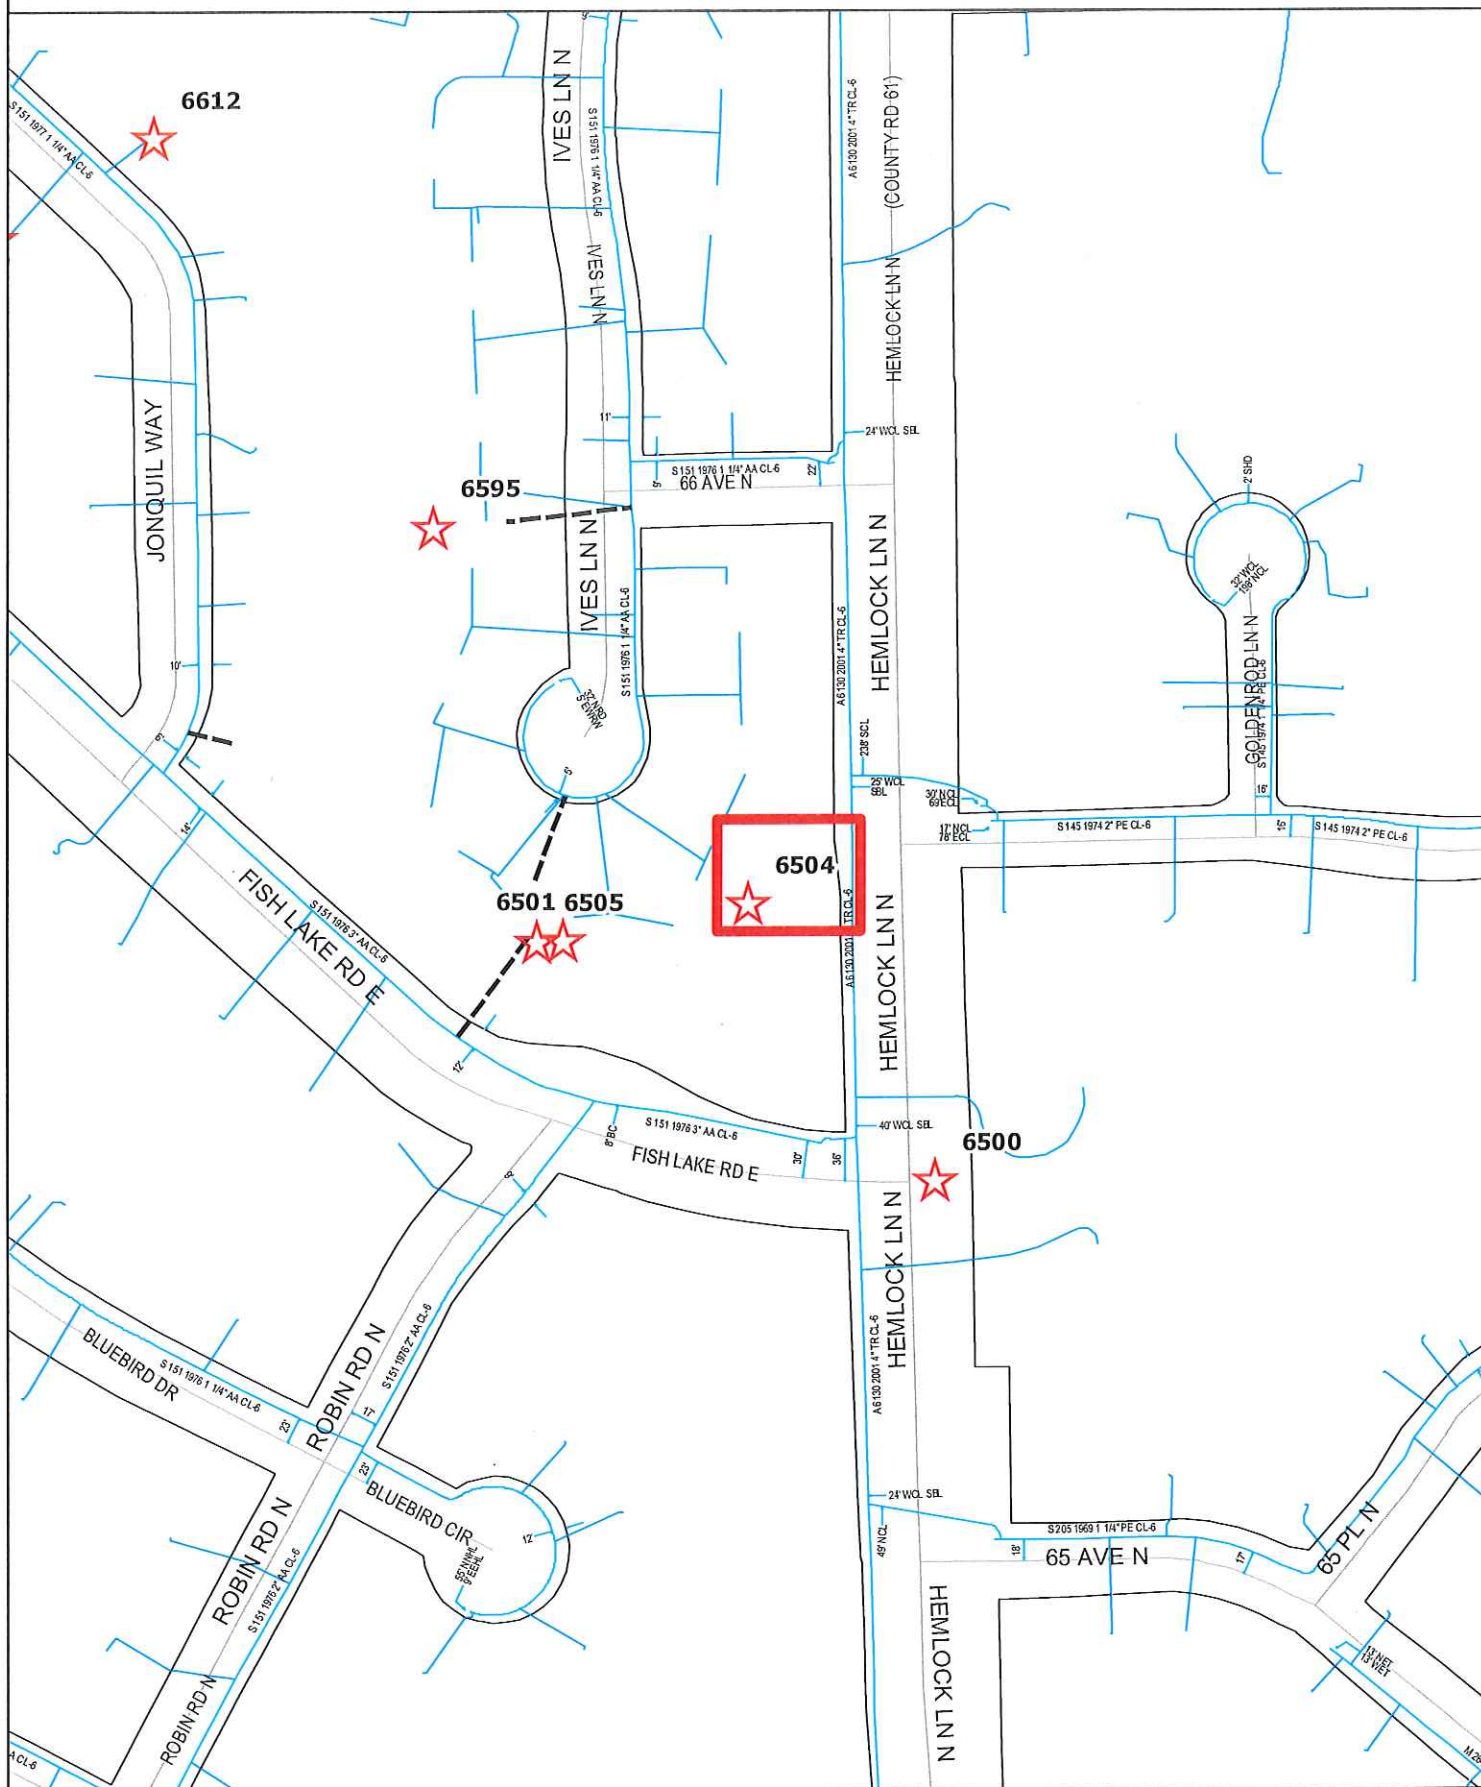

GENERAL LOCATION ONLY. DO NOT USE TO LOCATE FOR EXCAVATION. CALL 1-800-252-1166 FOR ONSITE LOCATIONS AND STAKING.

MAPLE GROVE - 6504 IVES LN N, MAPLE GROVE - LPO PROJECT