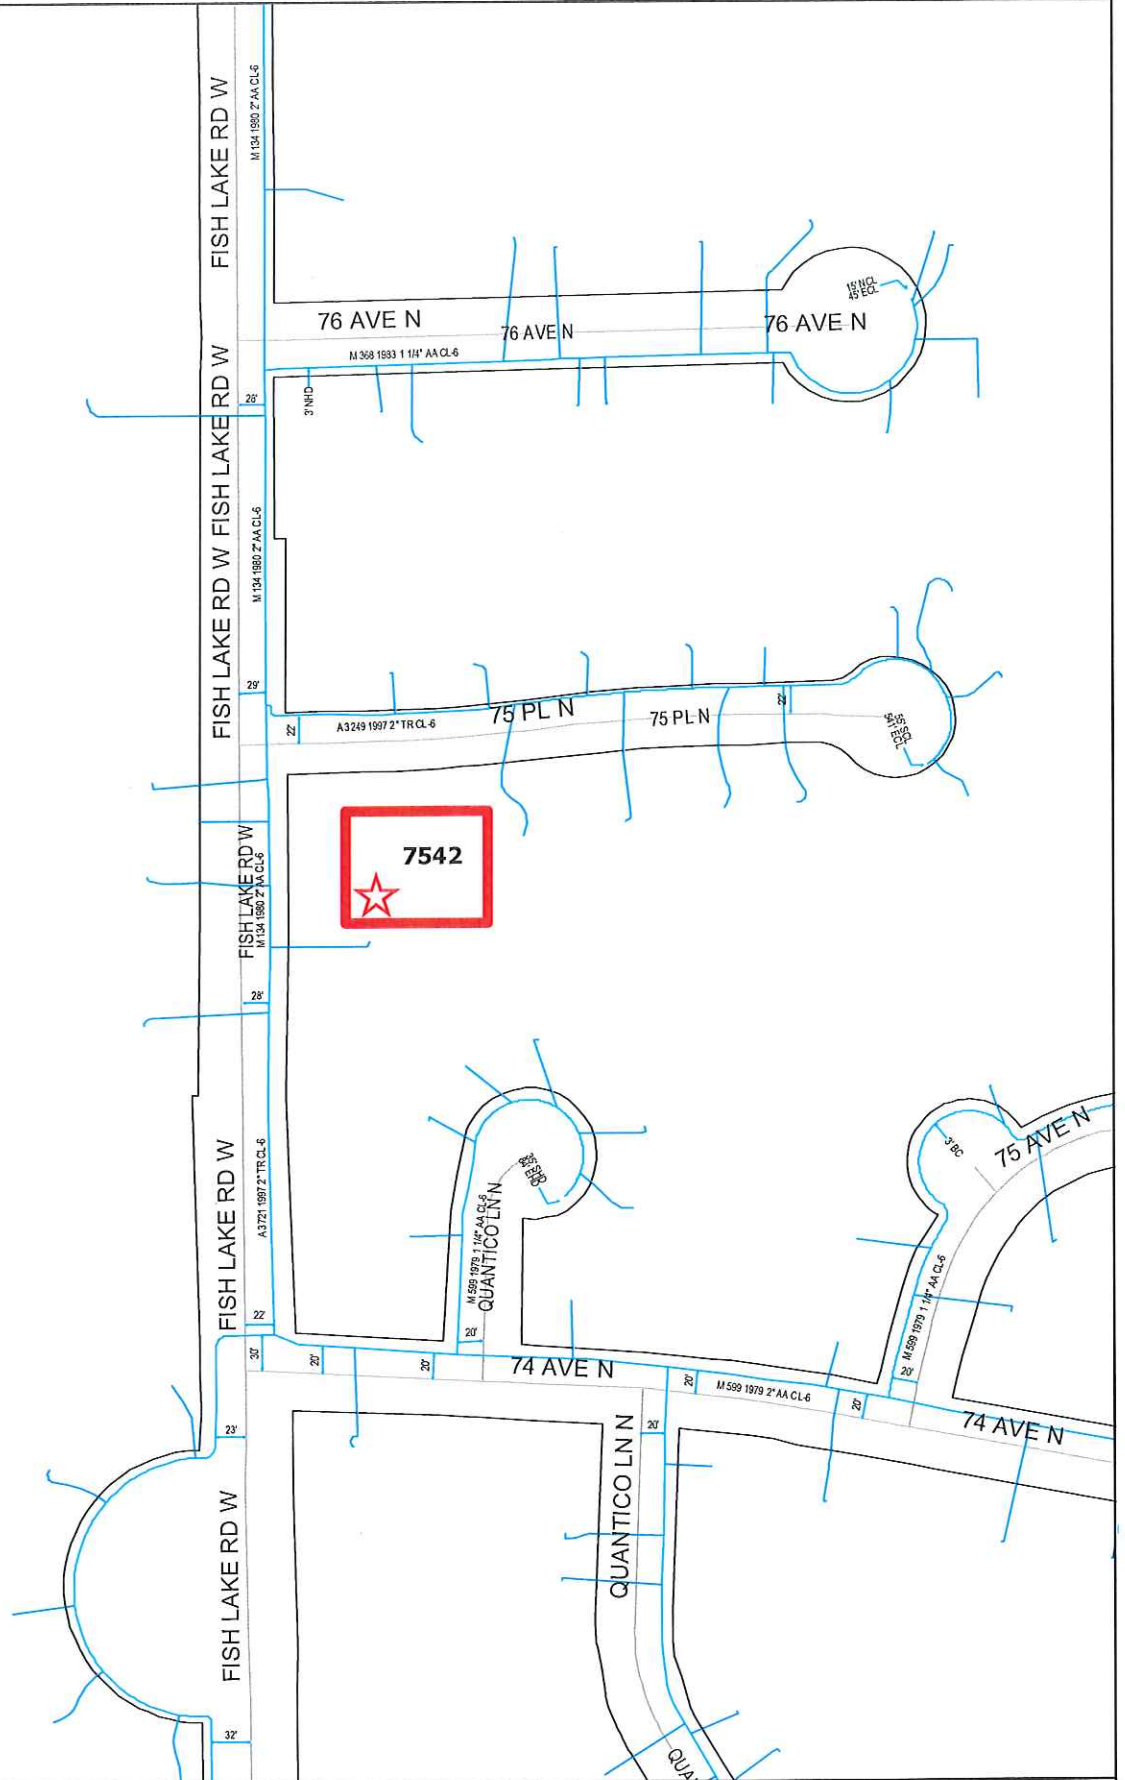

GENERAL LOCATION ONLY. DO NOT USE TO LOCATE FOR EXCAVATION. CALL 1-800-252-1166 FOR ONSITE LOCATIONS AND STAKING.

MAPLE GROVE - 7542 FISH LAKE RD WE, MAPLE GROVE - LPO PROJECT