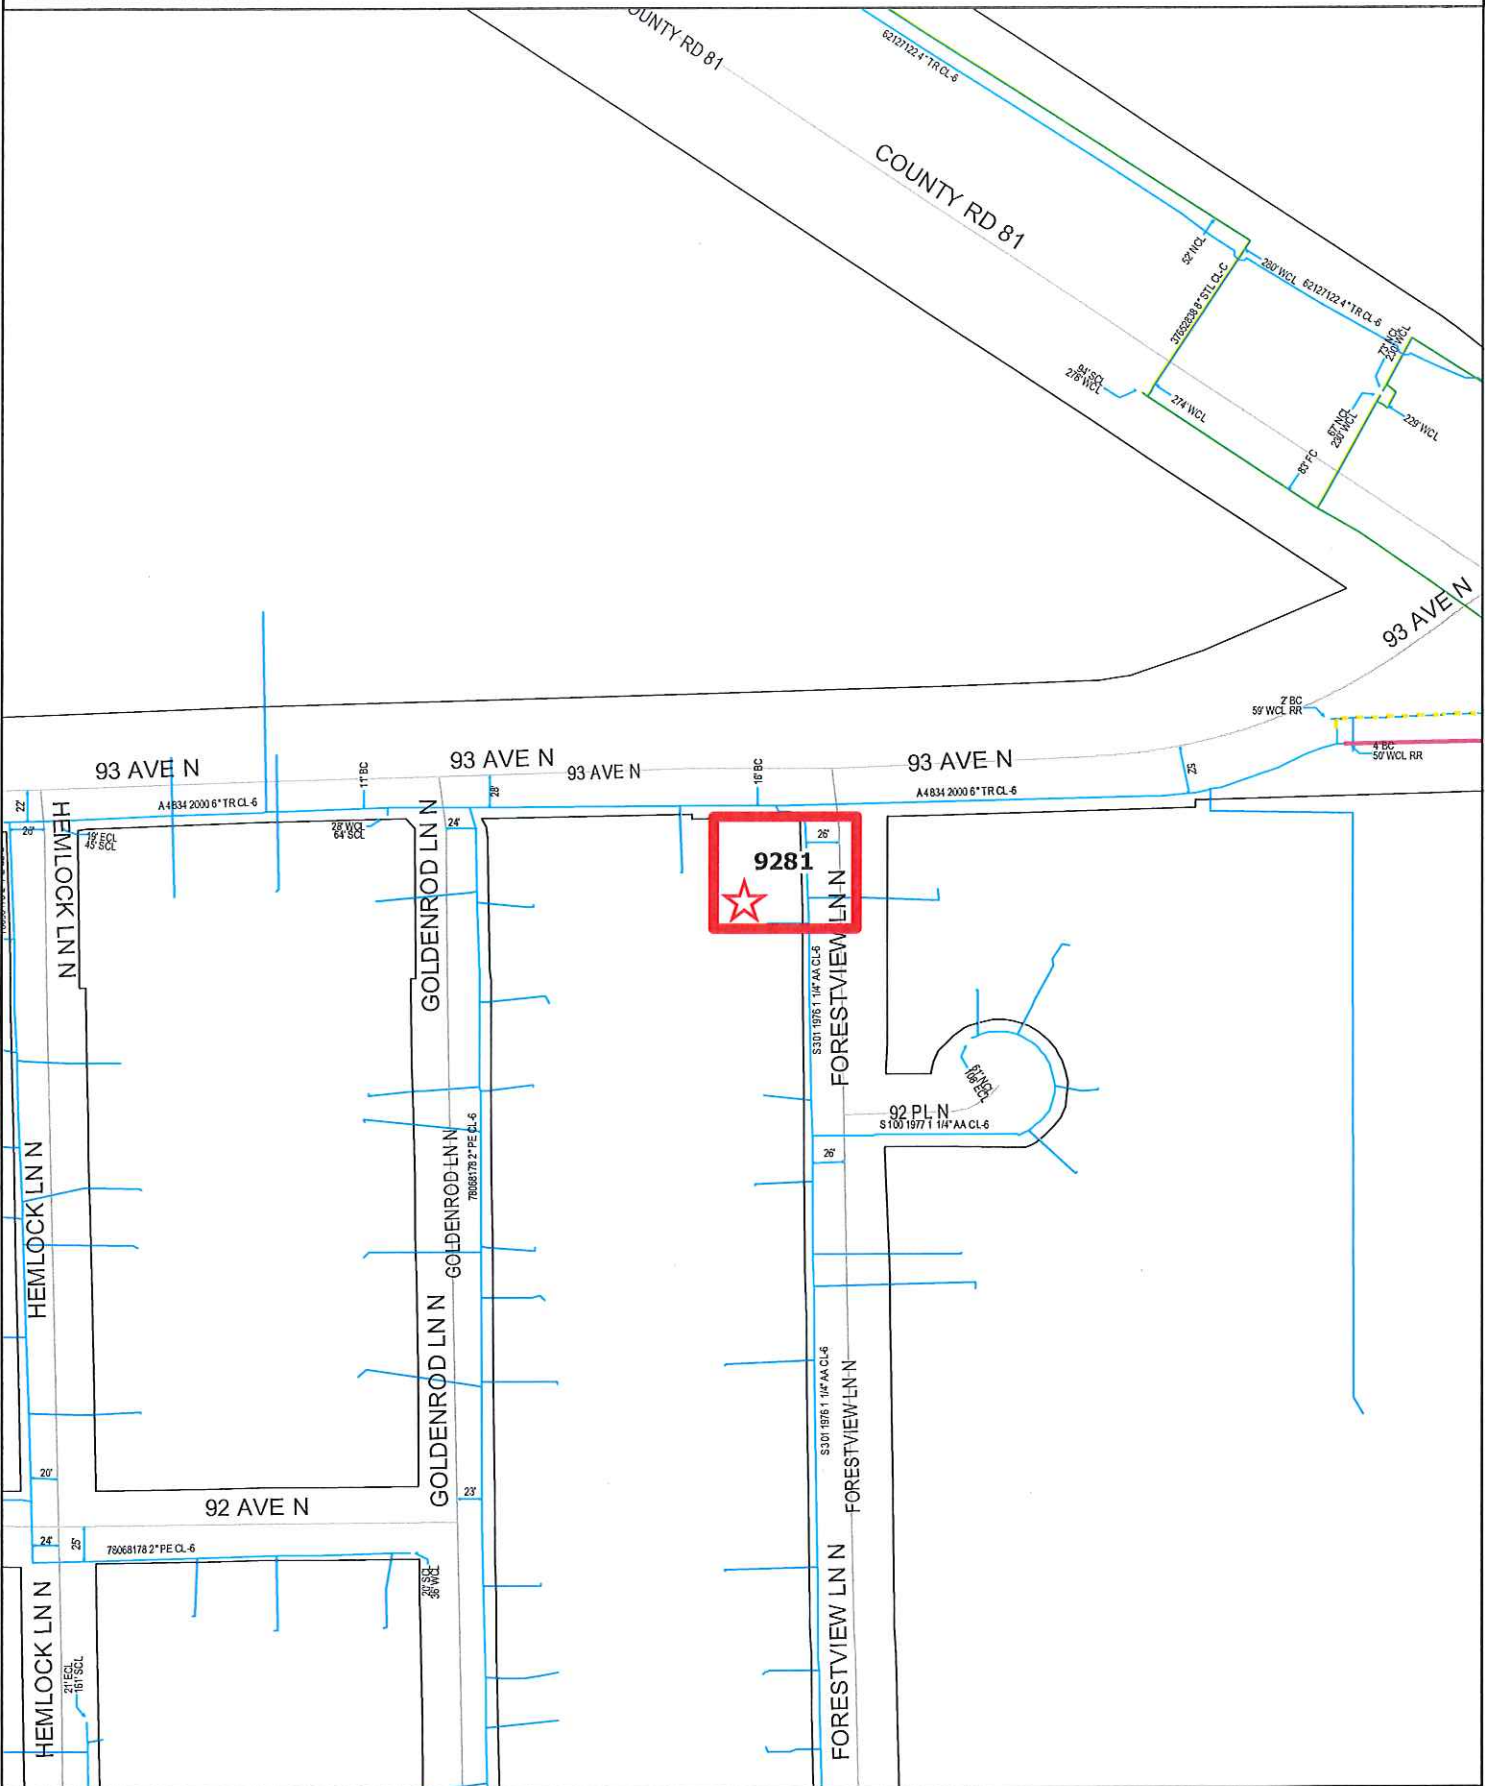

GENERAL LOCATION ONLY. DO NOT USE TO LOCATE FOR EXCAVATION. CALL 1-800-252-1166 FOR ONSITE LOCATIONS AND STAKING.

MAPLE GROVE - 9281 FORESTVIEW LN NO, MAPLE GROVE - LPO PROJECT