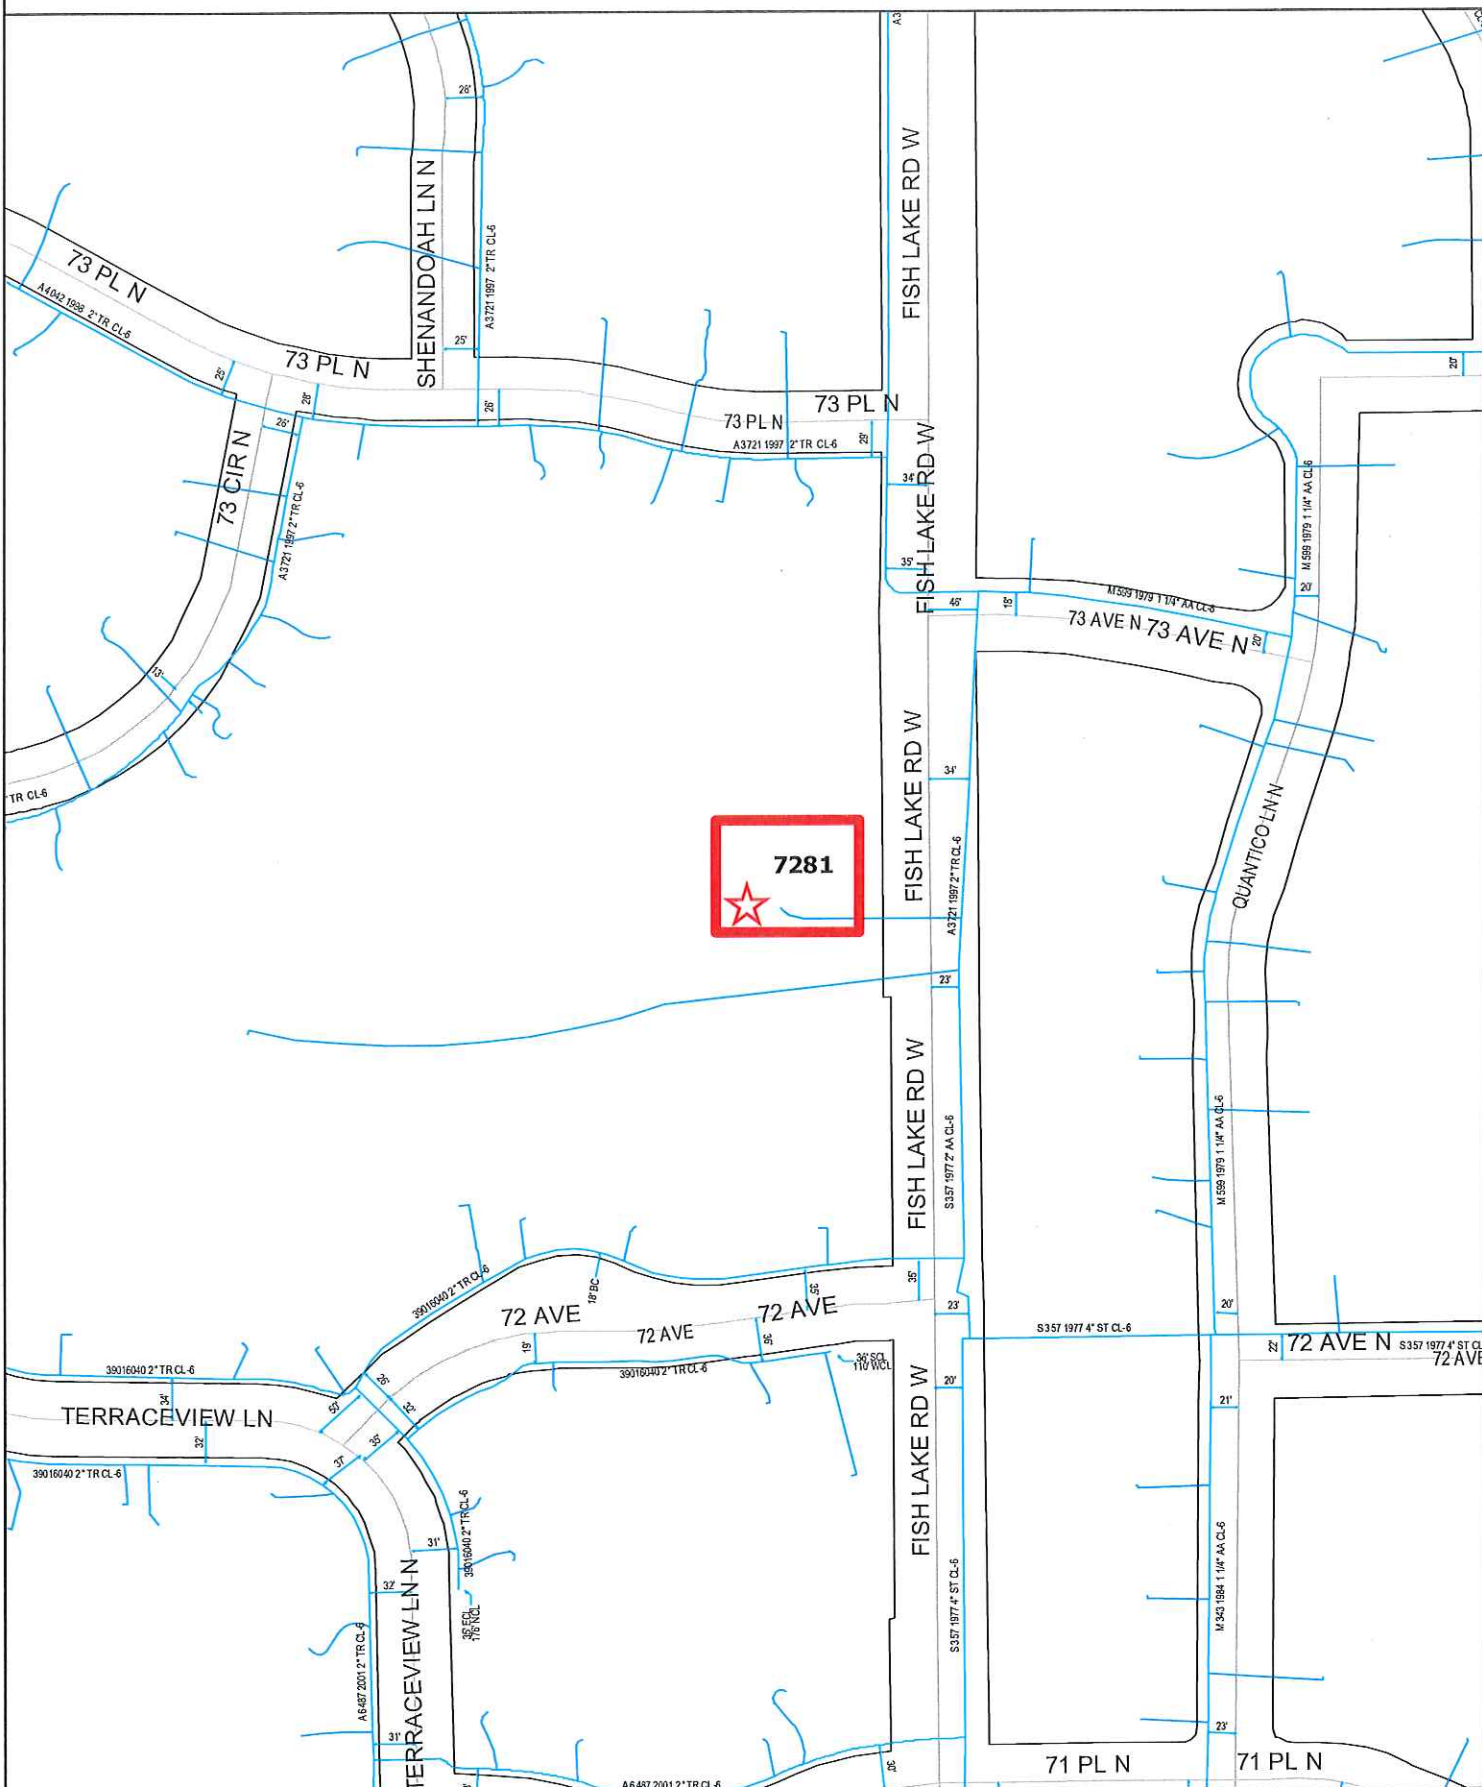

GENERAL LOCATION ONLY. DO NOT USE TO LOCATE FOR EXCAVATION. CALL 1-800-252-1166 FOR ONSITE LOCATIONS AND STAKING.

MAPLE GROVE - 7281 FISH LAKE RD WE, MAPLE GROVE - LPO PROJECT