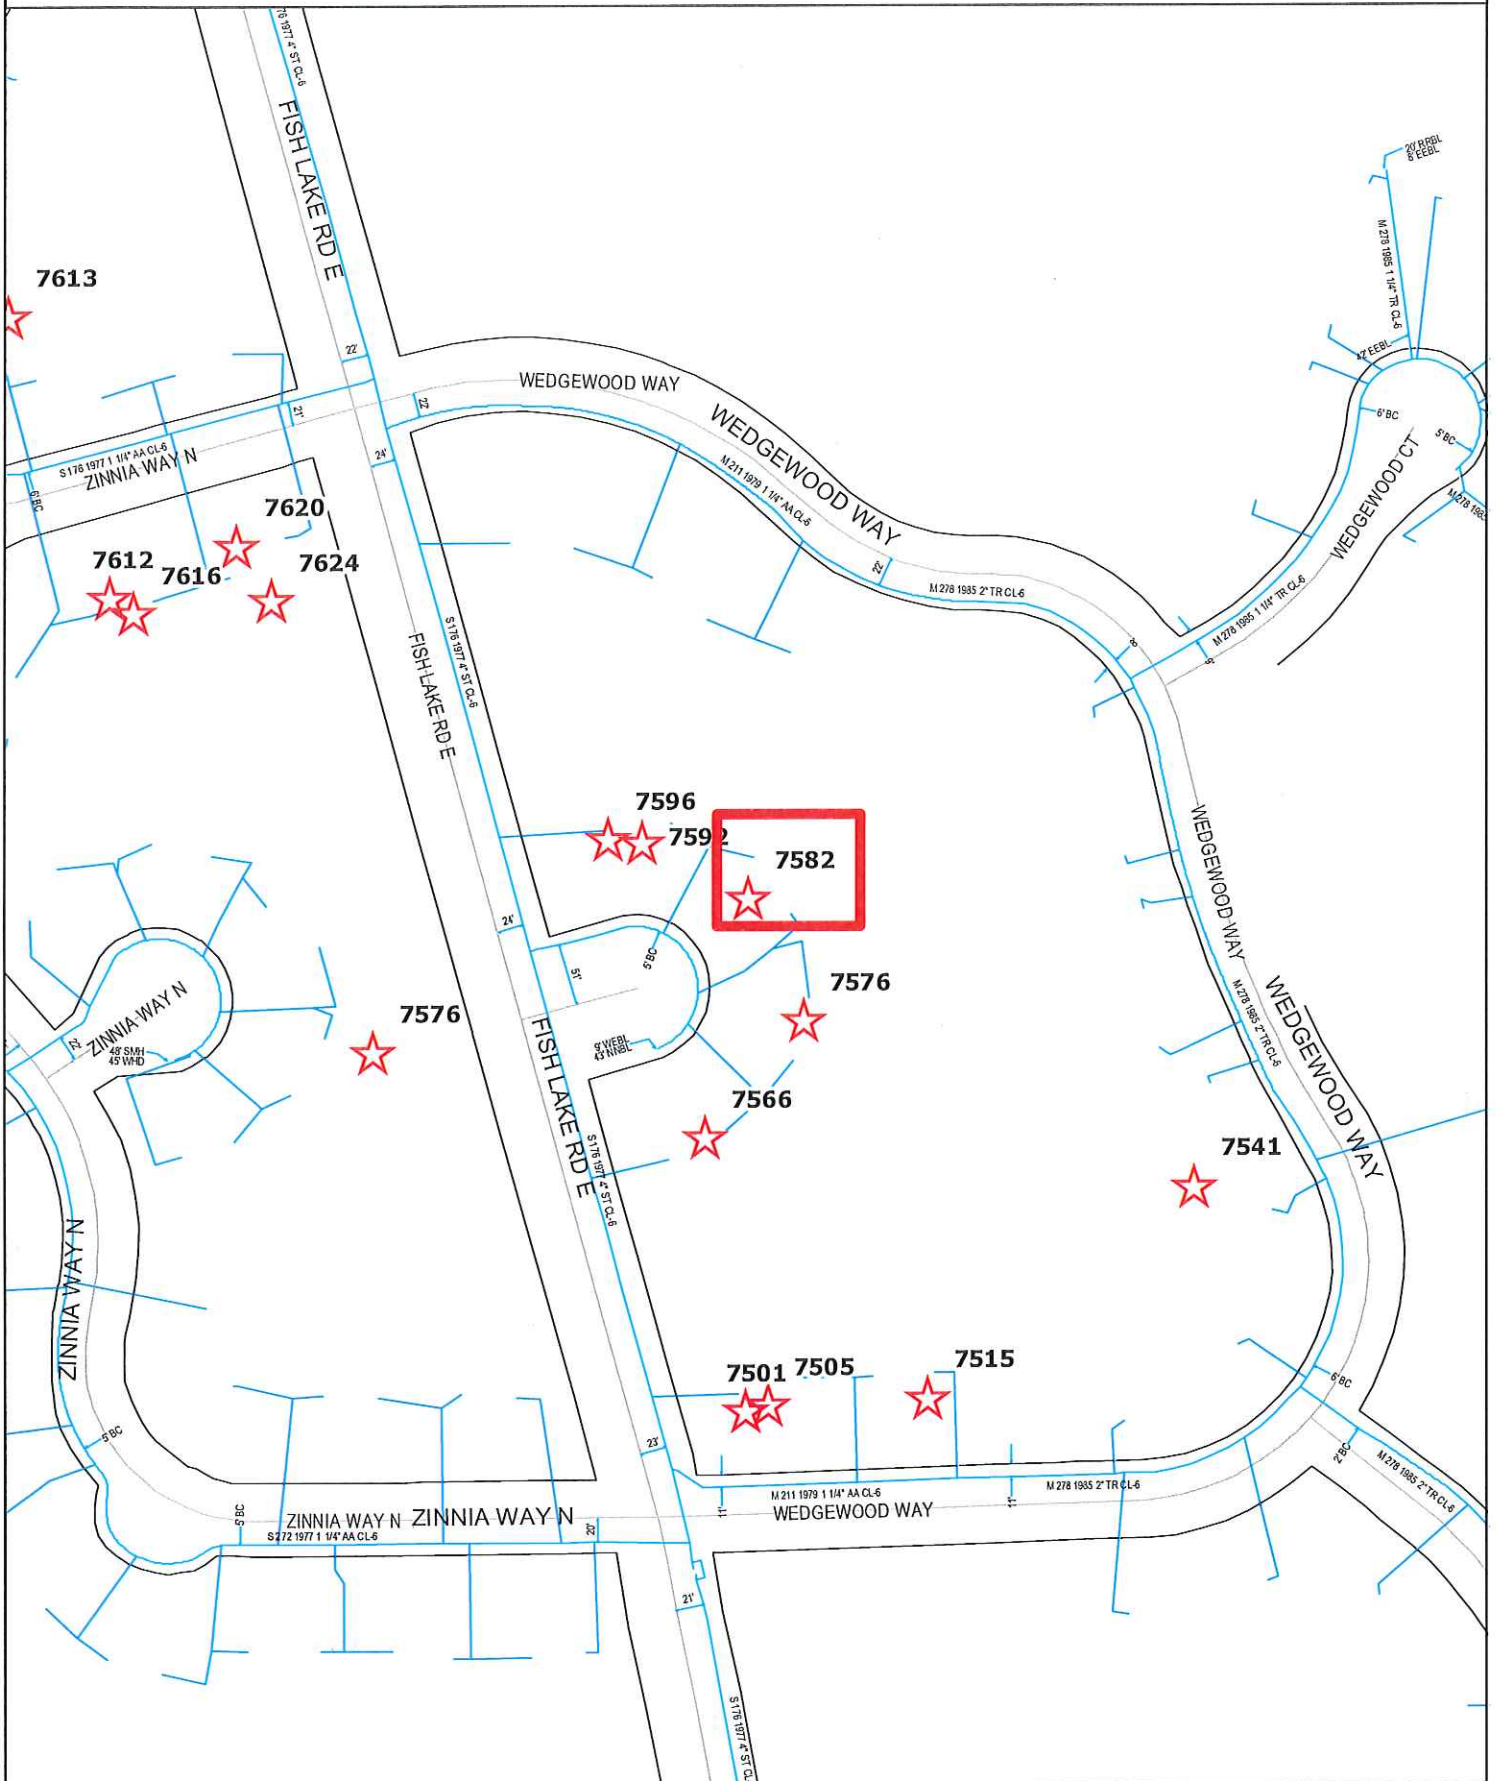

GENERAL LOCATION ONLY. DO NOT USE TO LOCATE FOR EXCAVATION. CALL 1-800-252-1166 FOR ONSITE LOCATIONS AND STAKING.

MAPLE GROVE - 7582 FISH LAKE RD EA, MAPLE GROVE - LPO PROJECT