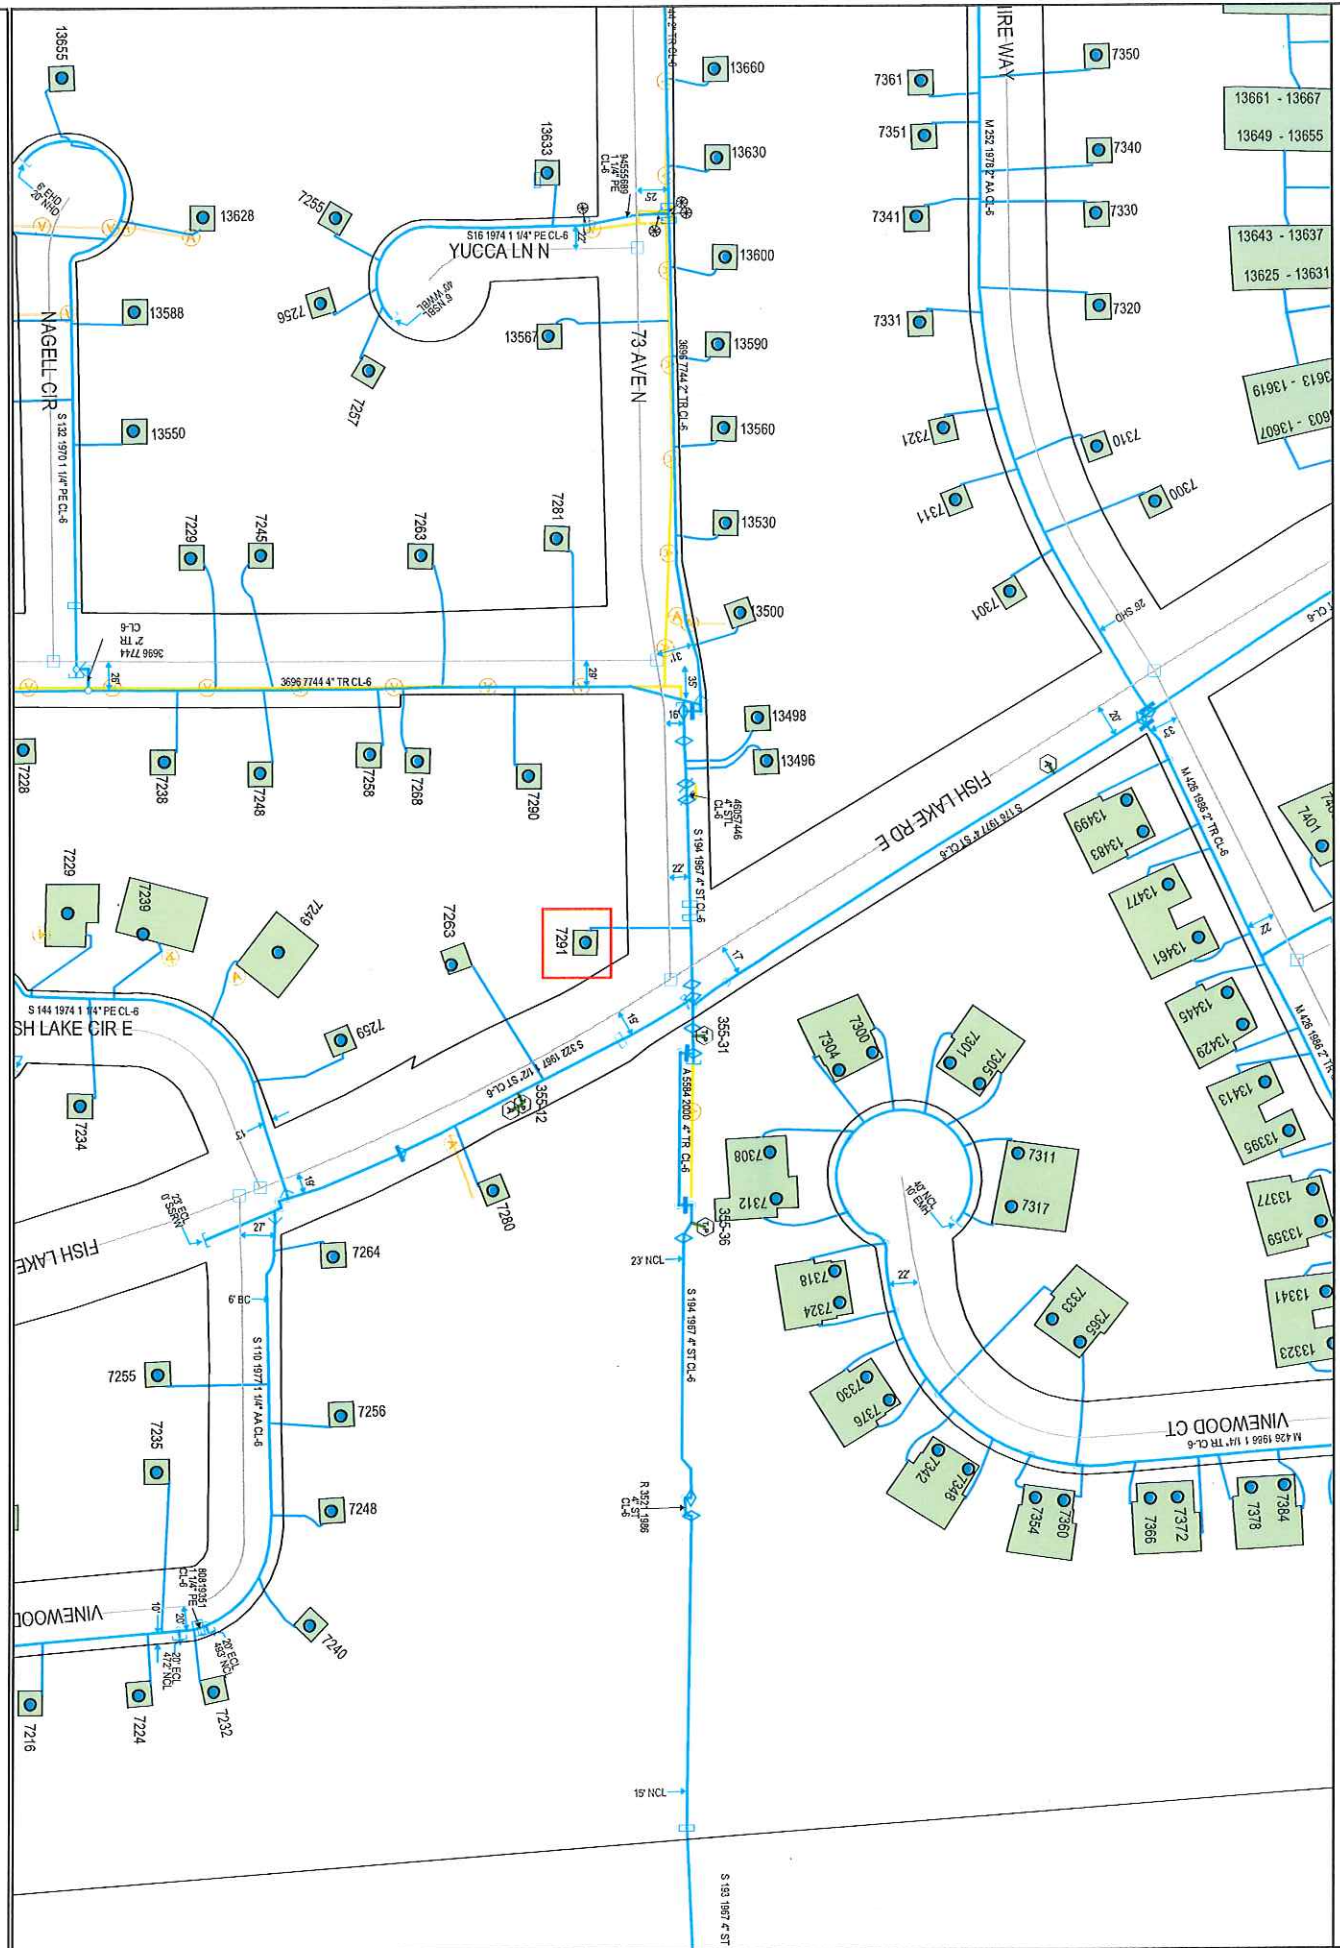

GENERAL LOCATION ONLY. DO NOT USE TO LOCATE FOR EXCAVATION. CALL 1-800-252-1166 FOR ONSITE LOCATIONS AND STAKING.

Plotted by: 1221537  
Plot Date: 4/14/2022

7291 FISH LAKE RD E, MAPLE GROVE  
LPO PROJECT

Scale: 1" = 150'  
CenterPoint Energy  
North