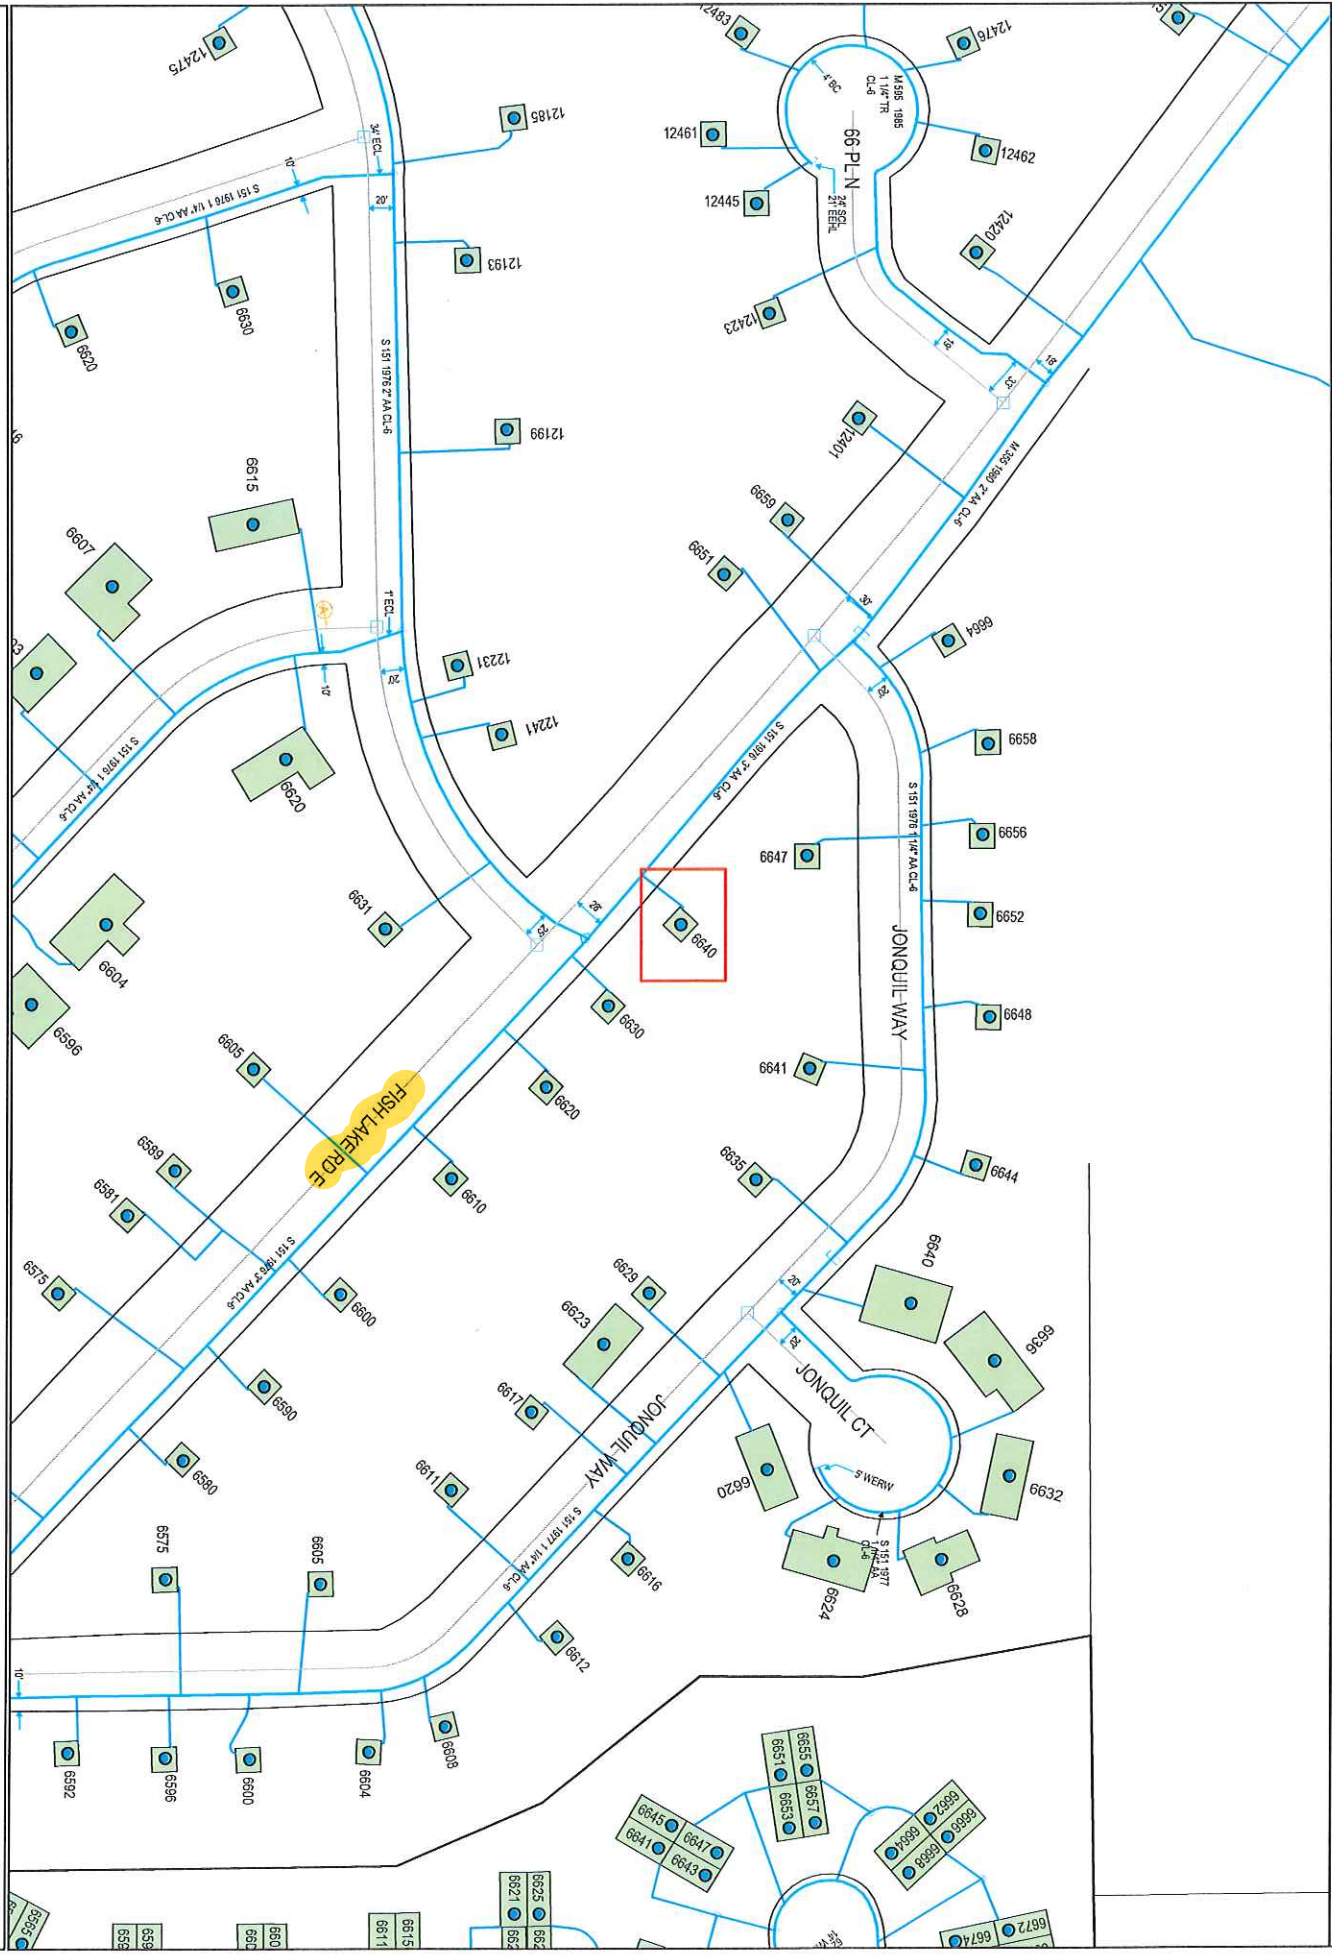

GENERAL LOCATION ONLY. DO NOT USE TO LOCATE FOR EXCAVATION. CALL 1-800-252-1166 FOR ONSITE LOCATIONS AND STAKING.

Plotted by: 1221537
Plot Date: 4/14/2022

6640 FISH LAKE RD E, MAPLE GROVE
LPO PROJECT

Scale: 1" = 150'
CenterPoint Energy
North