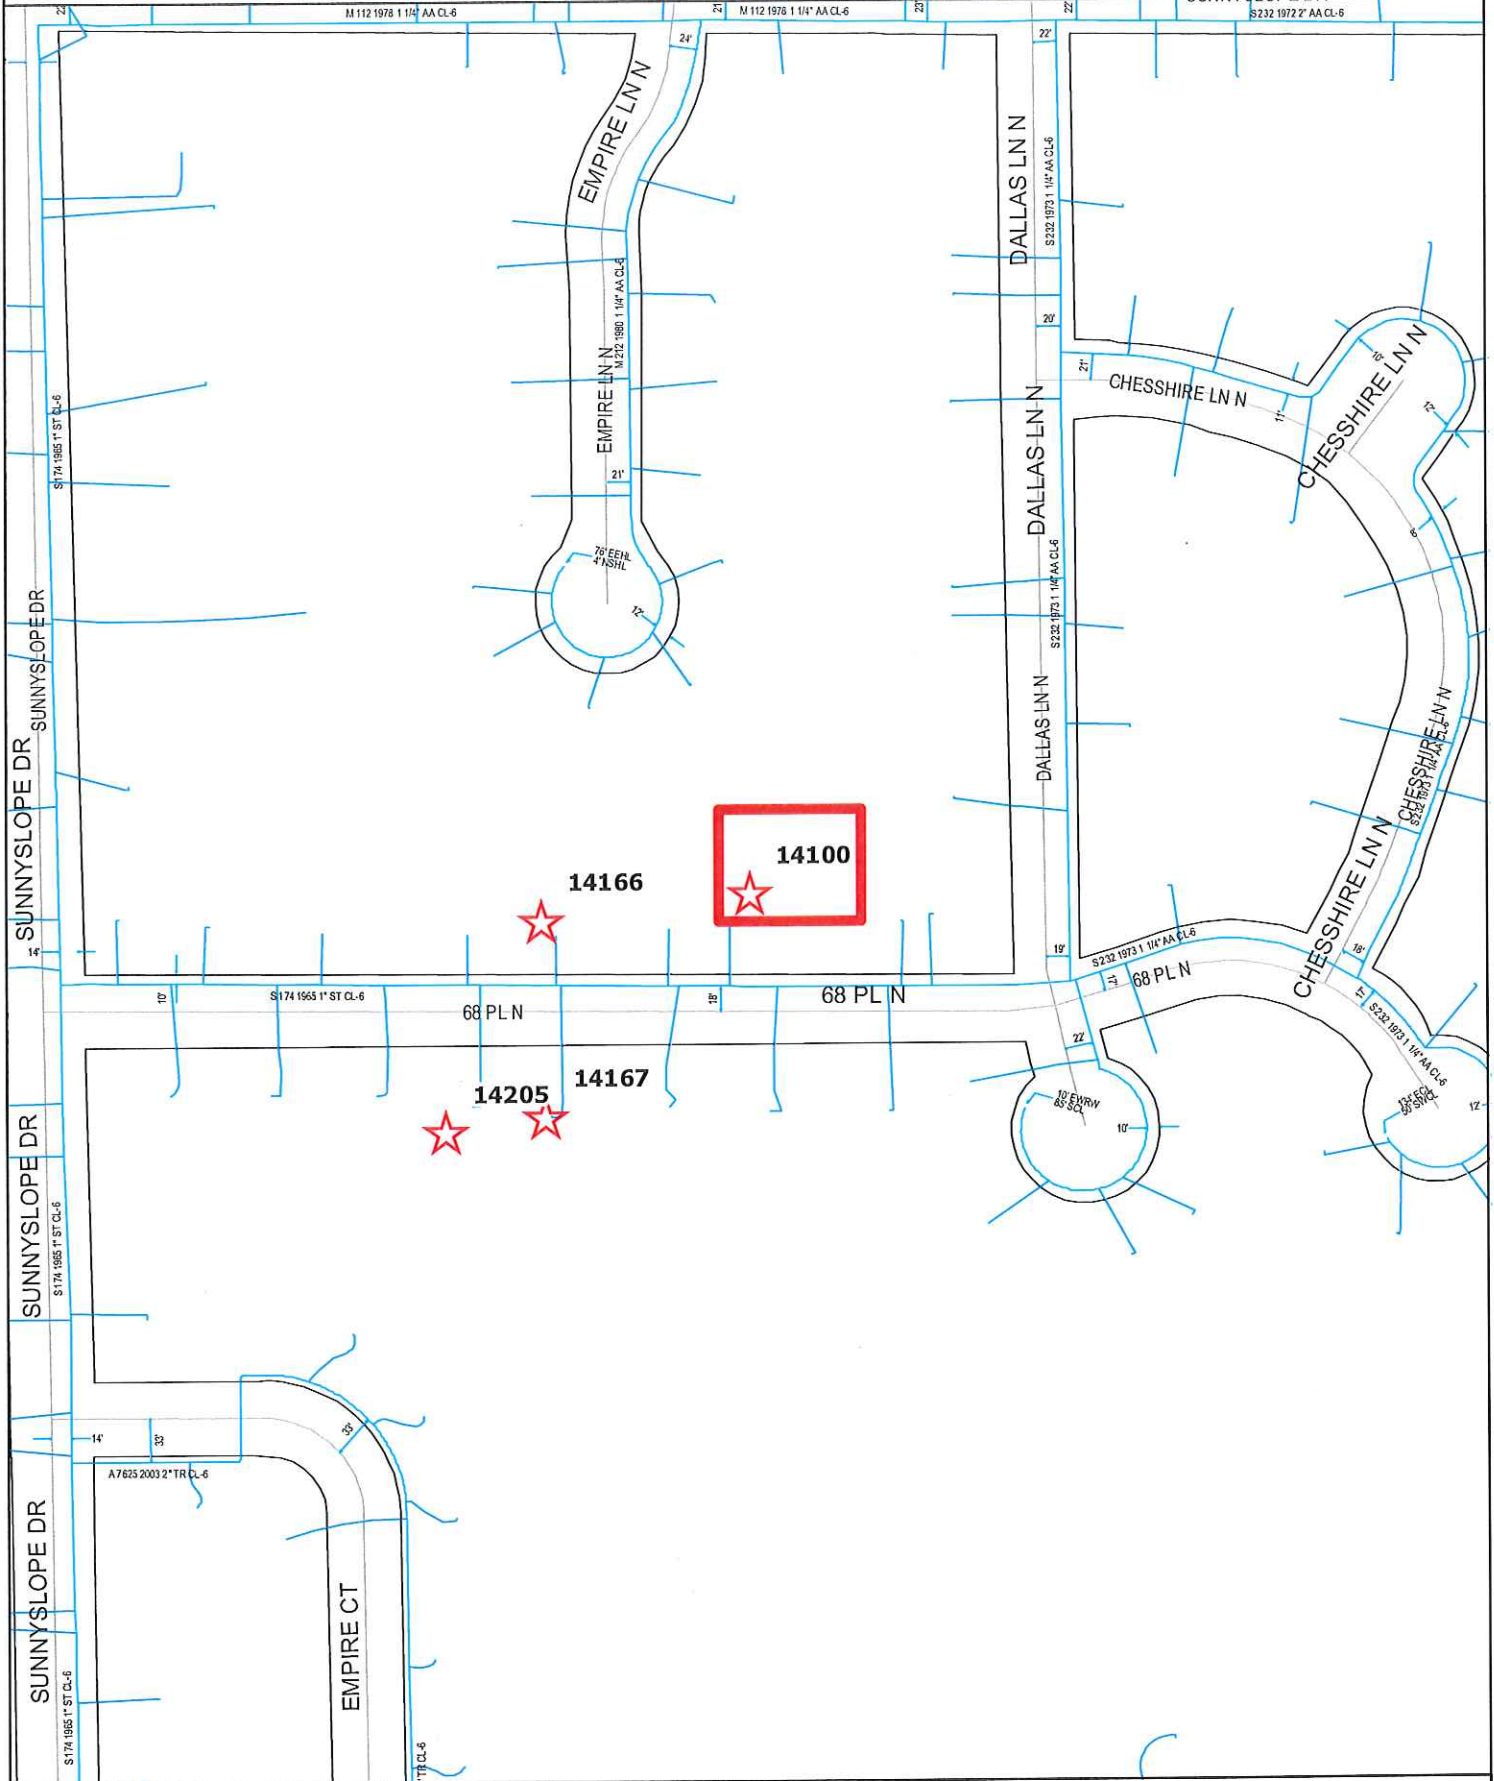

GENERAL LOCATION ONLY. DO NOT USE TO LOCATE FOR EXCAVATION. CALL 1-800-252-1166 FOR ONSITE LOCATIONS AND STAKING.

MAPLE GROVE - 14100 68TH PL N, MAPLE GROVE - COPPER PROJECT