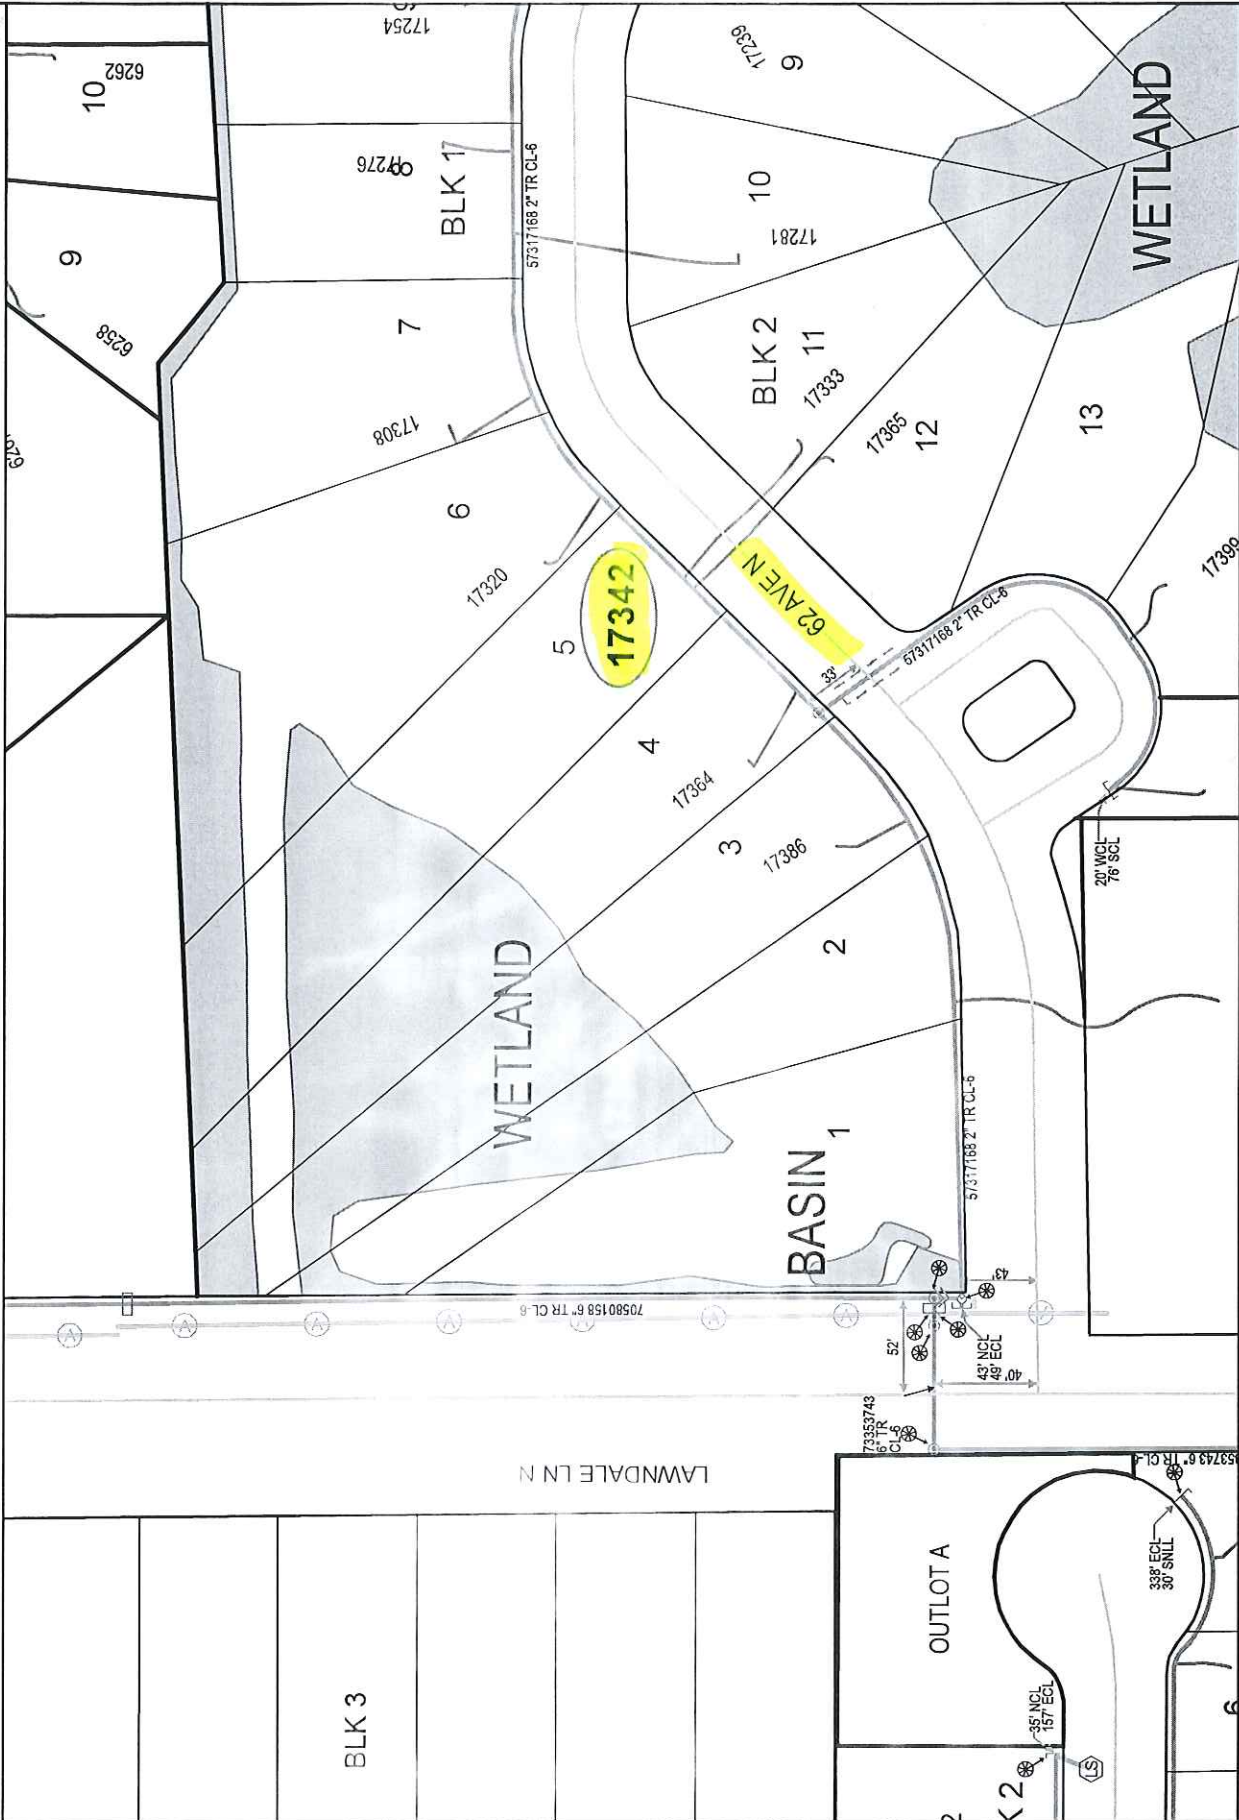

GENERAL LOCATION ONLY. DO NOT USE TO LOCATE FOR EXCAVATION. CALL 1-800-252-1166 FOR ONSITE LOCATIONS AND STAKING.

Plotted by: 1221536
Plot Date: 4/21/2016

17342 62ND AVENUE
MAPLE GROVE

Scale: 1" = 100'
CenterPoint Energy
North