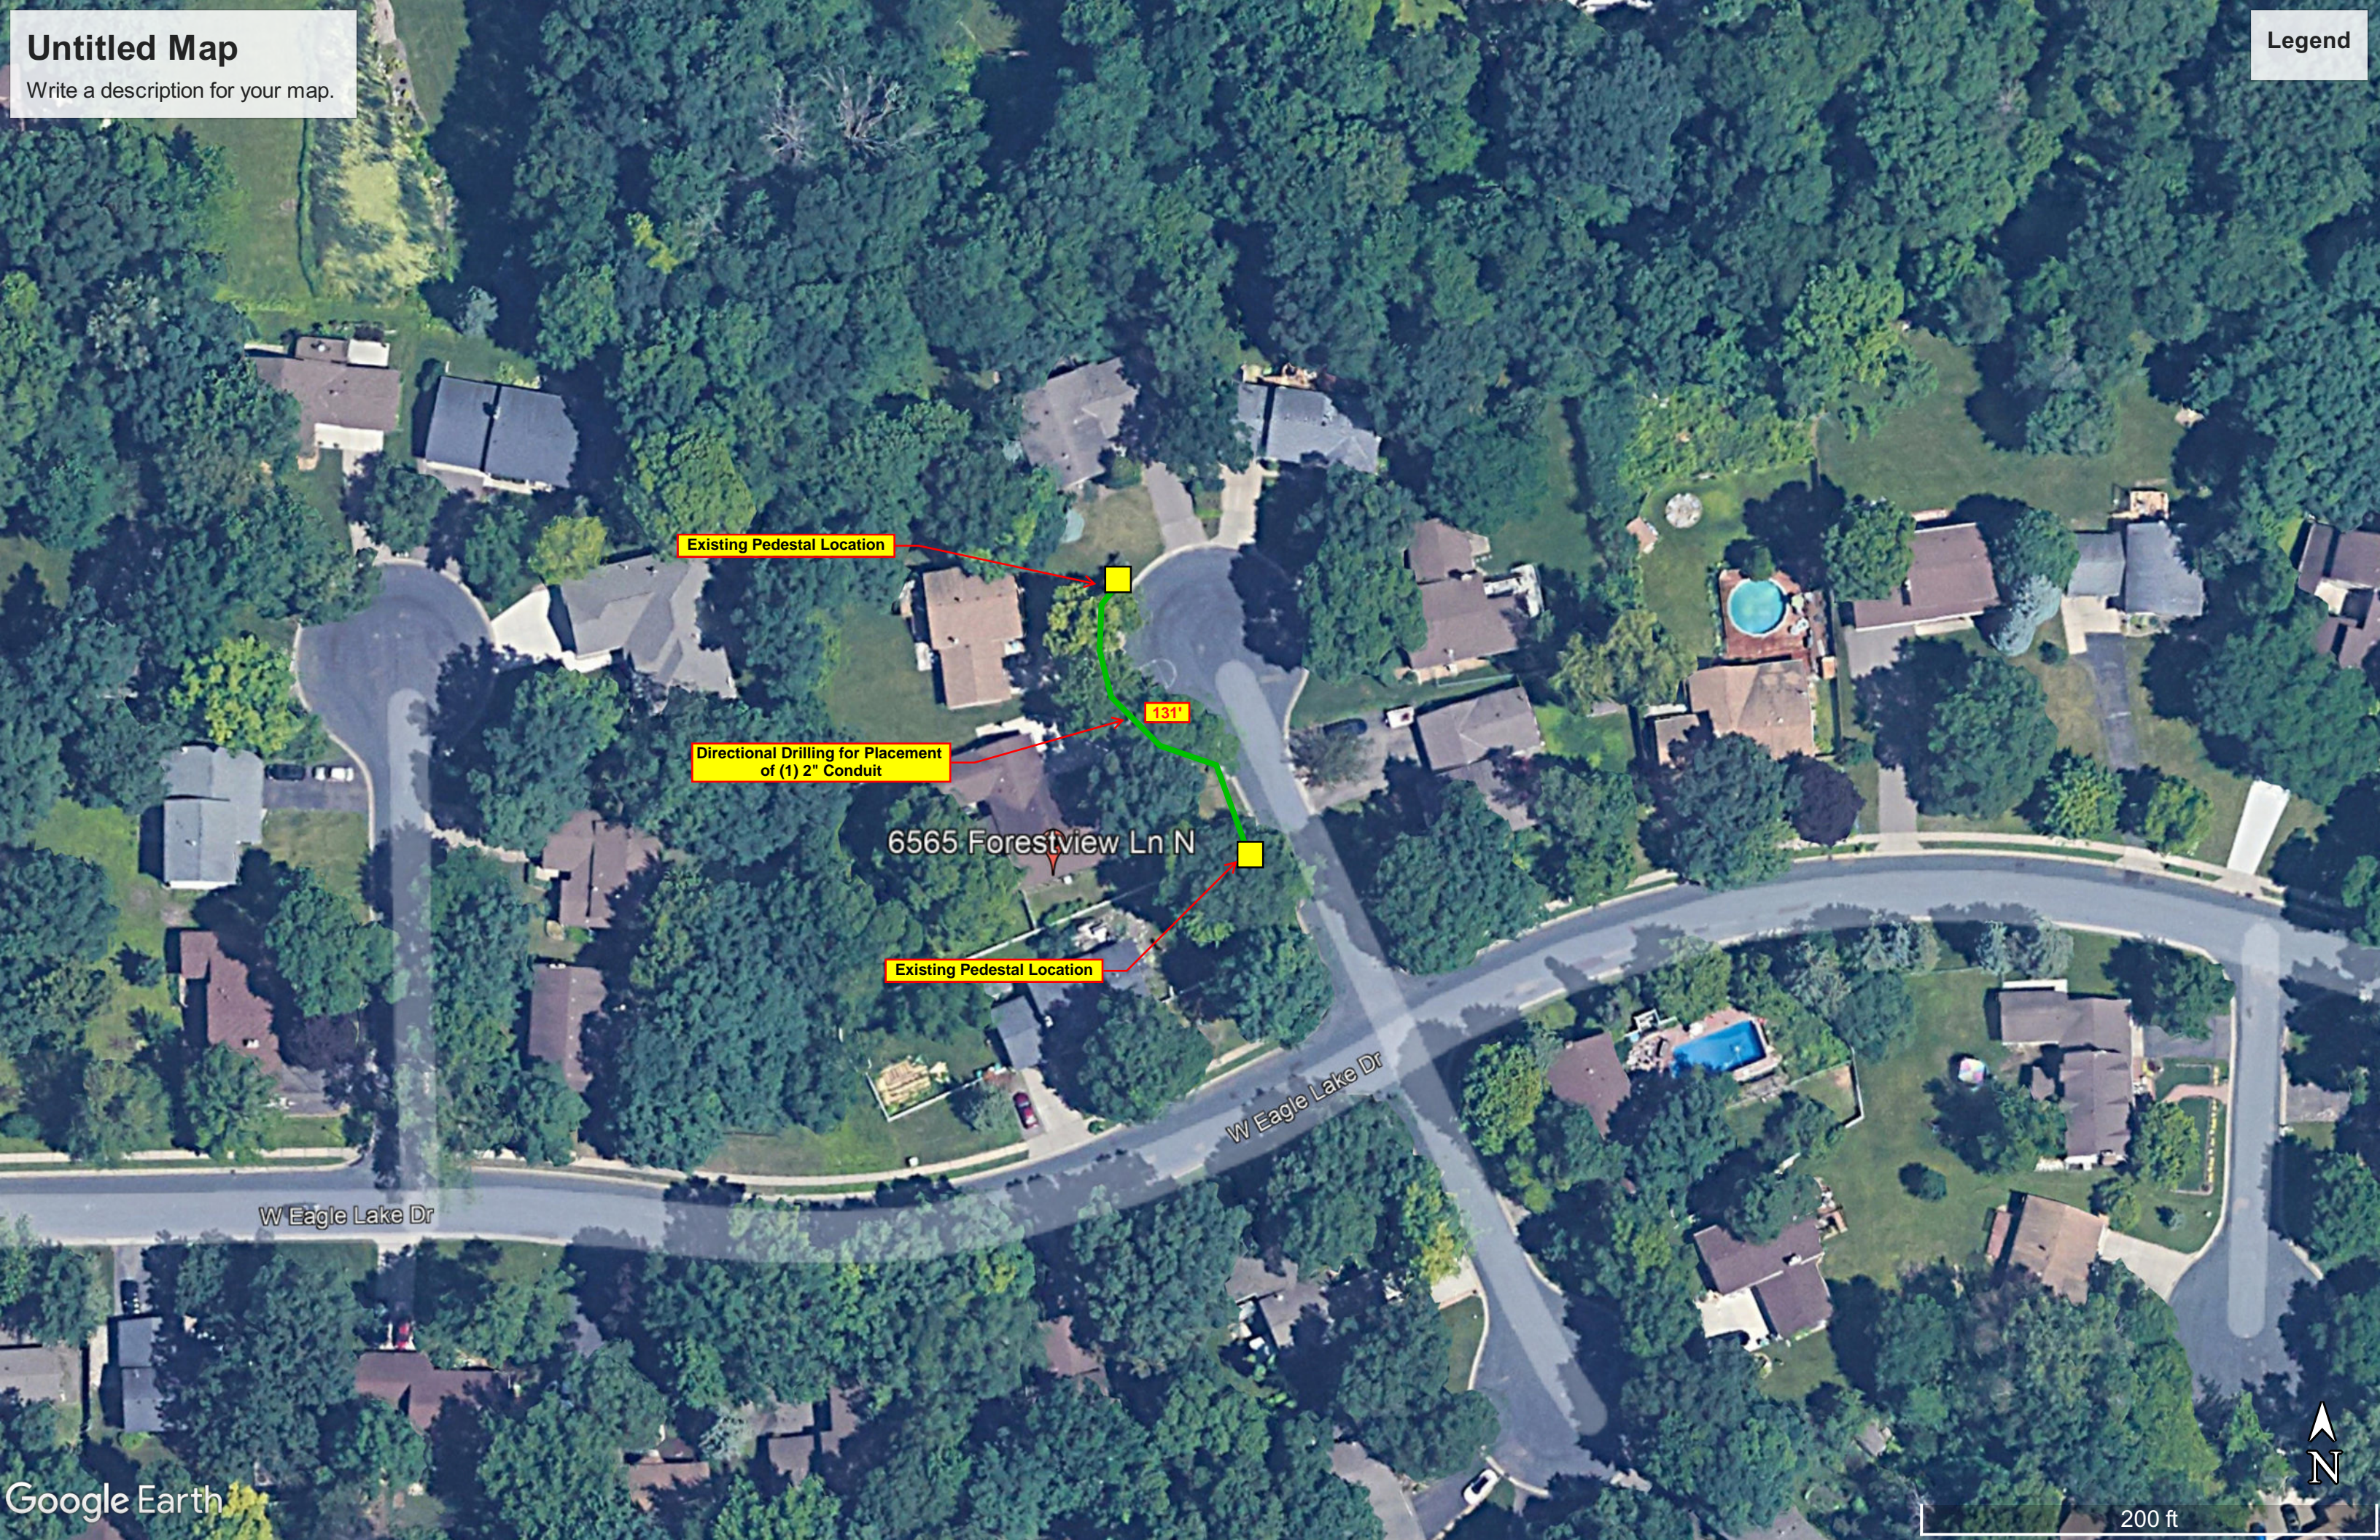

# Untitled Map

Write a description for your map.

Legend

Existing Pedestal Location

Directional Drilling for Placement of (1) 2" Conduit

131'

Existing Pedestal Location

6565 Forestview Ln N

W Eagle Lake Dr

W Eagle Lake Dr