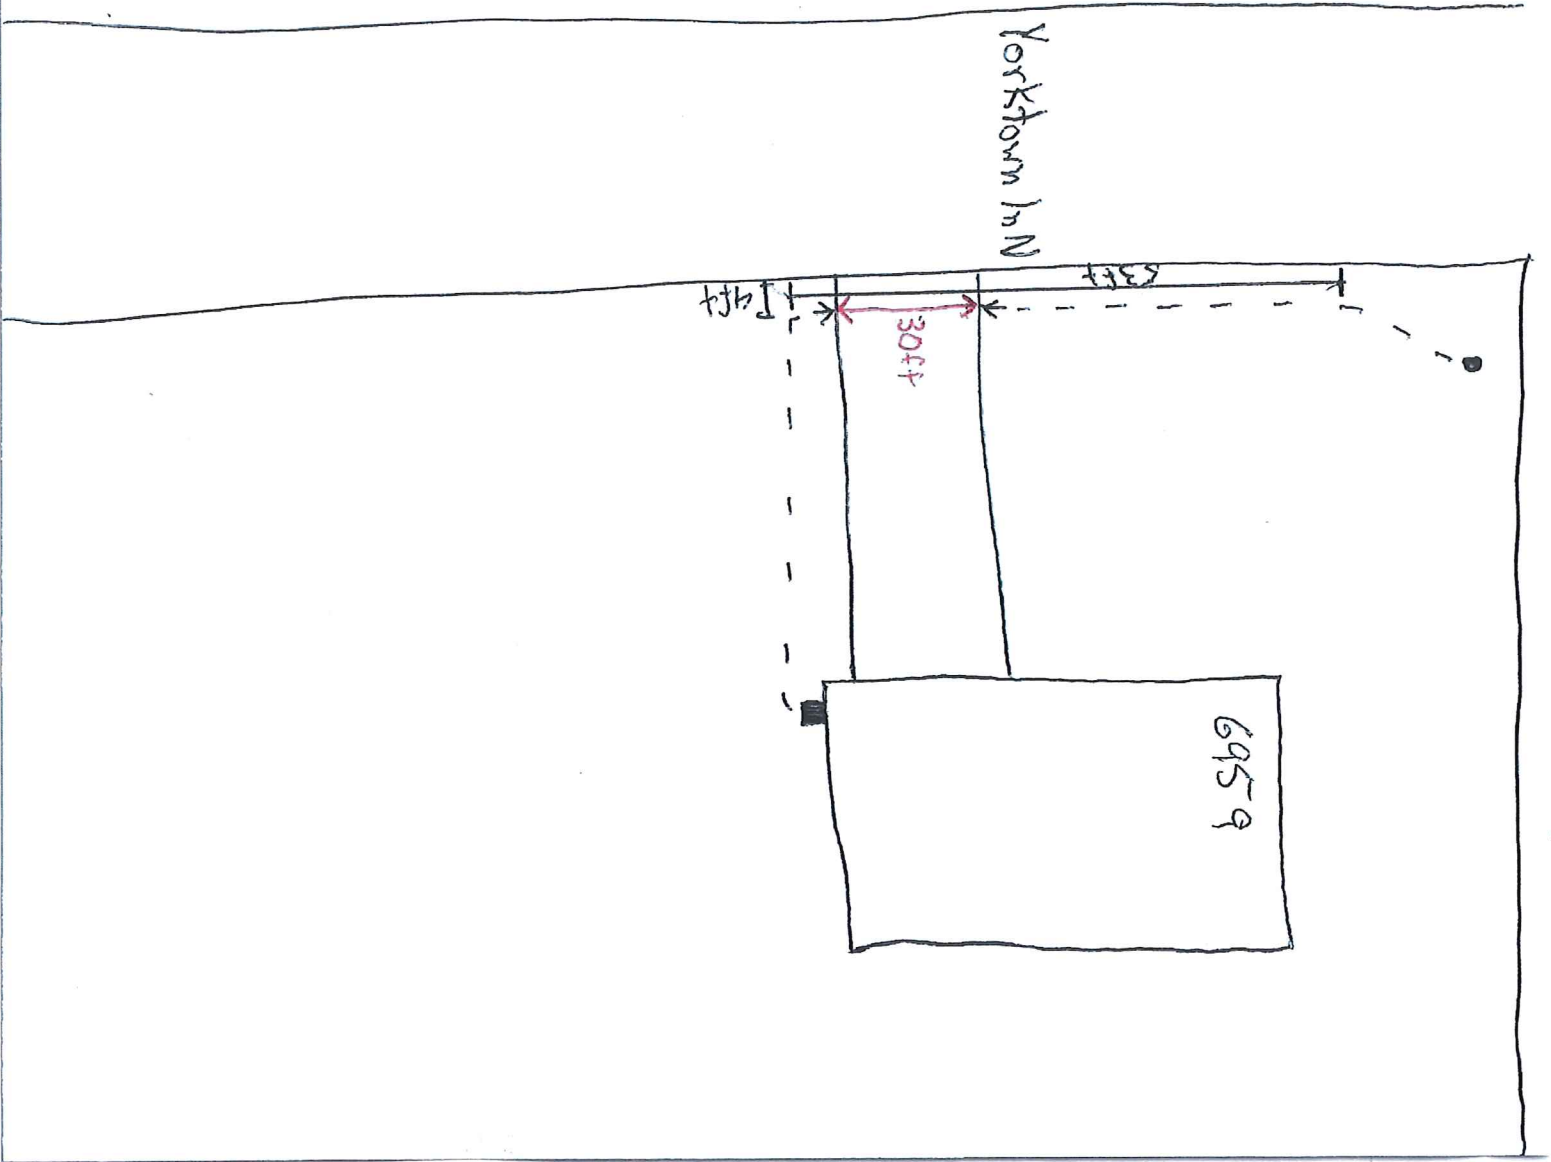

6959
Yorktown
M.G.

N Maple Grove

30ft DMB

53 ft in ROW
4ft from curb

Hennepin County Property Map

Date: 5/20/2022

PARCEL ID: 2511922330032

OWNER NAME: Eric Dorphy

PARCEL ADDRESS: 6959 Yorktown La N,
Maple Grove MN 55369

PARCEL AREA: 0.28 acres, 12,104 sq ft

A-T-B: Abstract

SALE PRICE: \$486,000

SALE DATA: 06/2021

SALE CODE: Warranty Deed

ASSESSED 2021, PAYABLE 2022
PROPERTY TYPE: Residential
HOMESTEAD: Homestead
MARKET VALUE: \$398,800
TAX TOTAL: \$4,836.70

ASSESSED 2022, PAYABLE 2023
PROPERTY TYPE: Residential
HOMESTEAD: Homestead
MARKET VALUE: \$460,000

Comments:

This data (i) is furnished 'AS IS' with no representation as to completeness or accuracy; (ii) is furnished with no warranty of any kind; and (iii) is not suitable for legal, engineering or surveying purposes. Hennepin County shall not be liable for any damage, injury or loss resulting from this data.