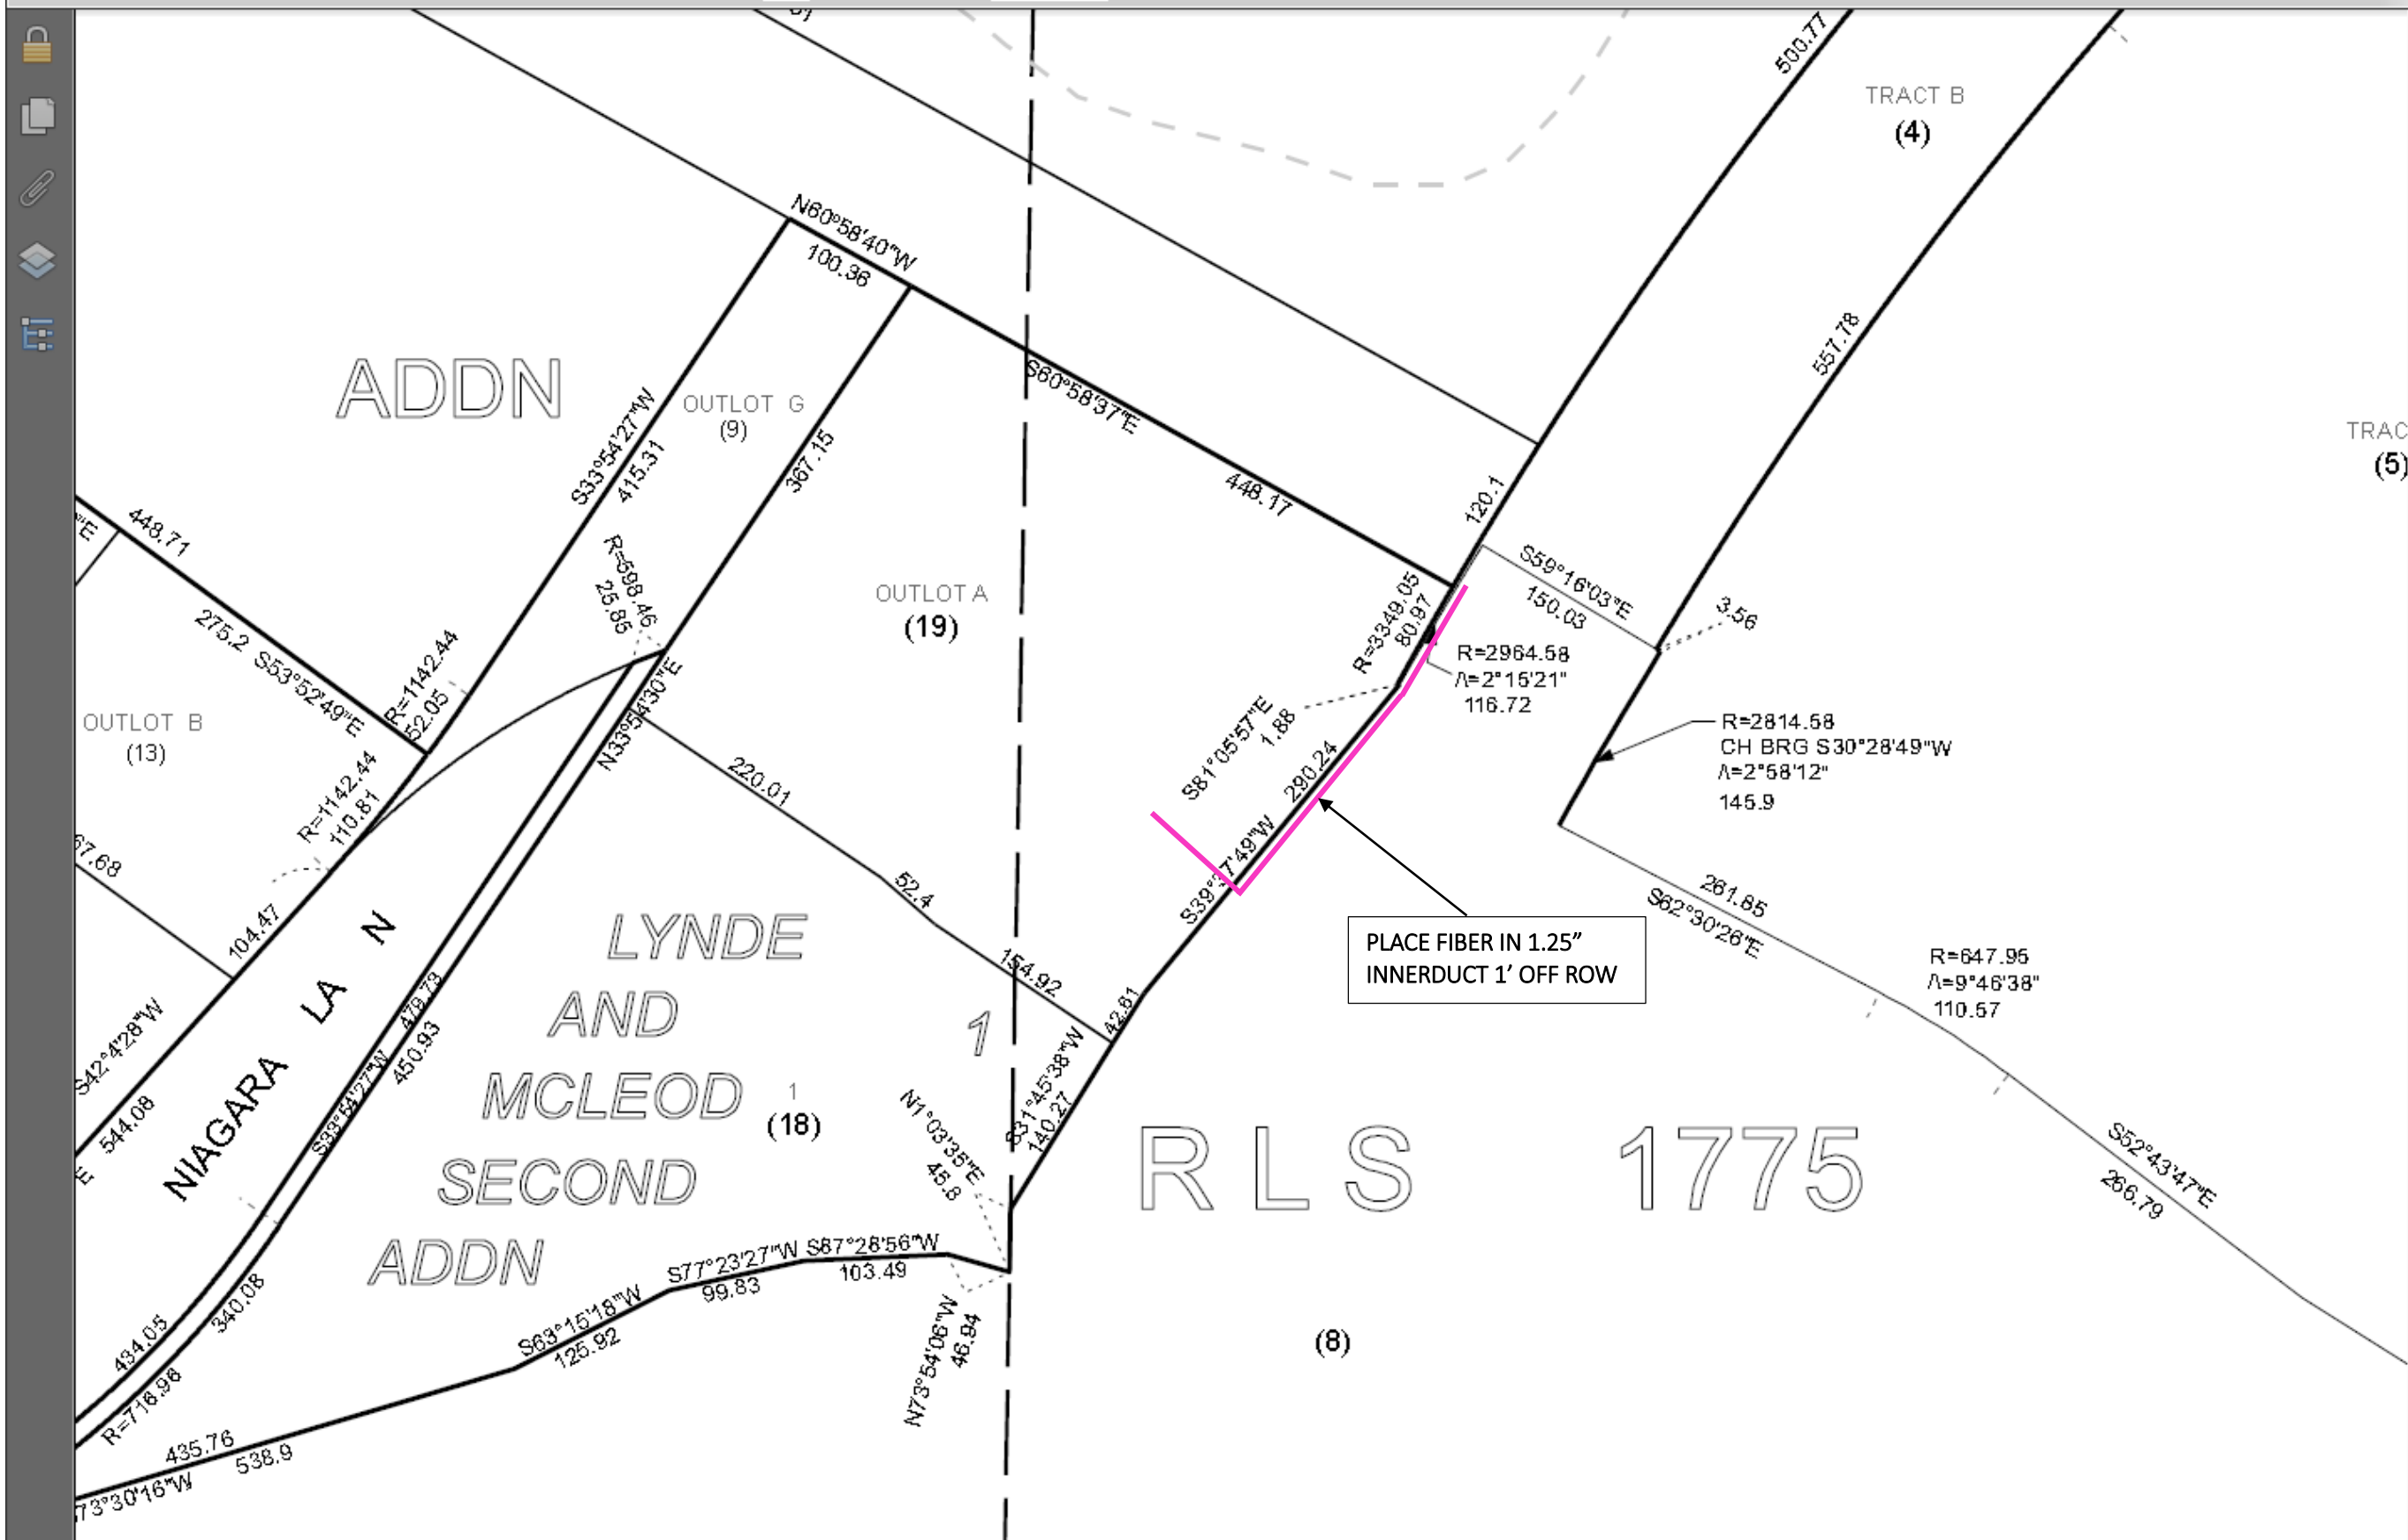

10150 Niagara Ln

EXISTING FIBER DUCT

PLACE FIBER IN 1.25" INNERDUCT 1' OFF ROW

Google Earth

Sign In

Export PDF

Adobe ExportPDF

Convert PDF files to Word or Excel online.