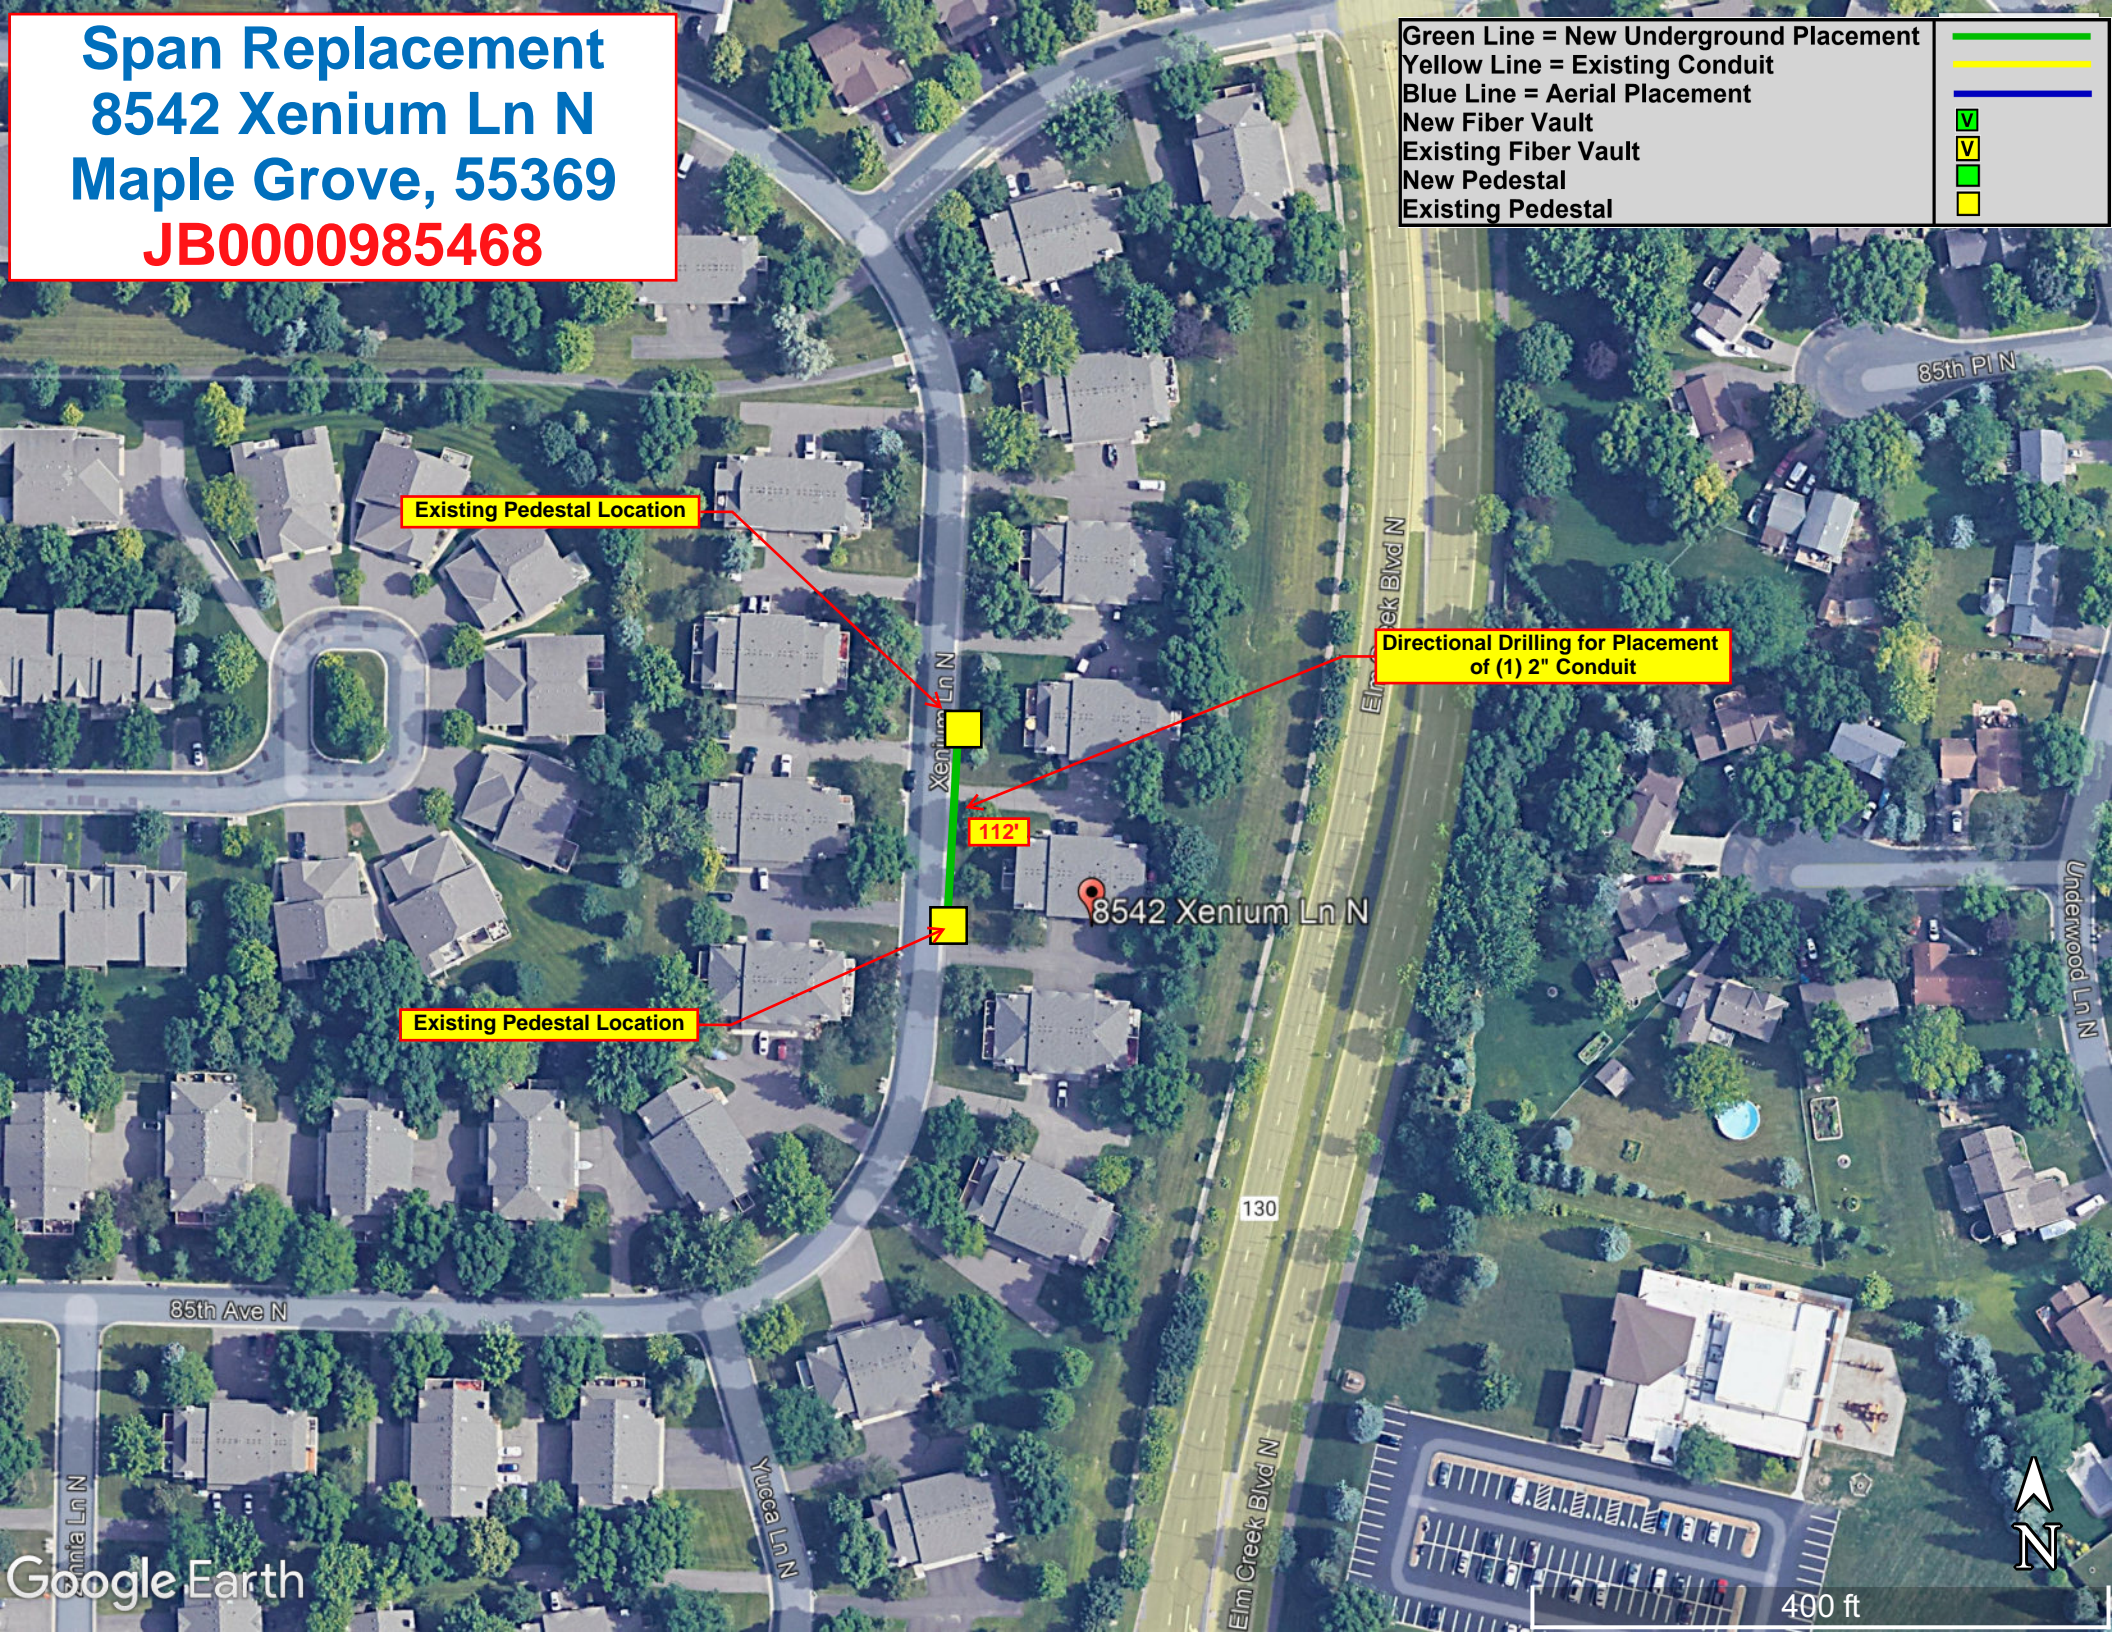

Span Replacement 8542 Xenium Ln N Maple Grove, 55369 JB0000985468

Green Line = New Underground Placement	
Yellow Line = Existing Conduit	
Blue Line = Aerial Placement	
New Fiber Vault	
Existing Fiber Vault	
New Pedestal	
Existing Pedestal	

Existing Pedestal Location

Directional Drilling for Placement of (1) 2" Conduit

Existing Pedestal Location

112

8542 Xenium Ln N

130

400 ft