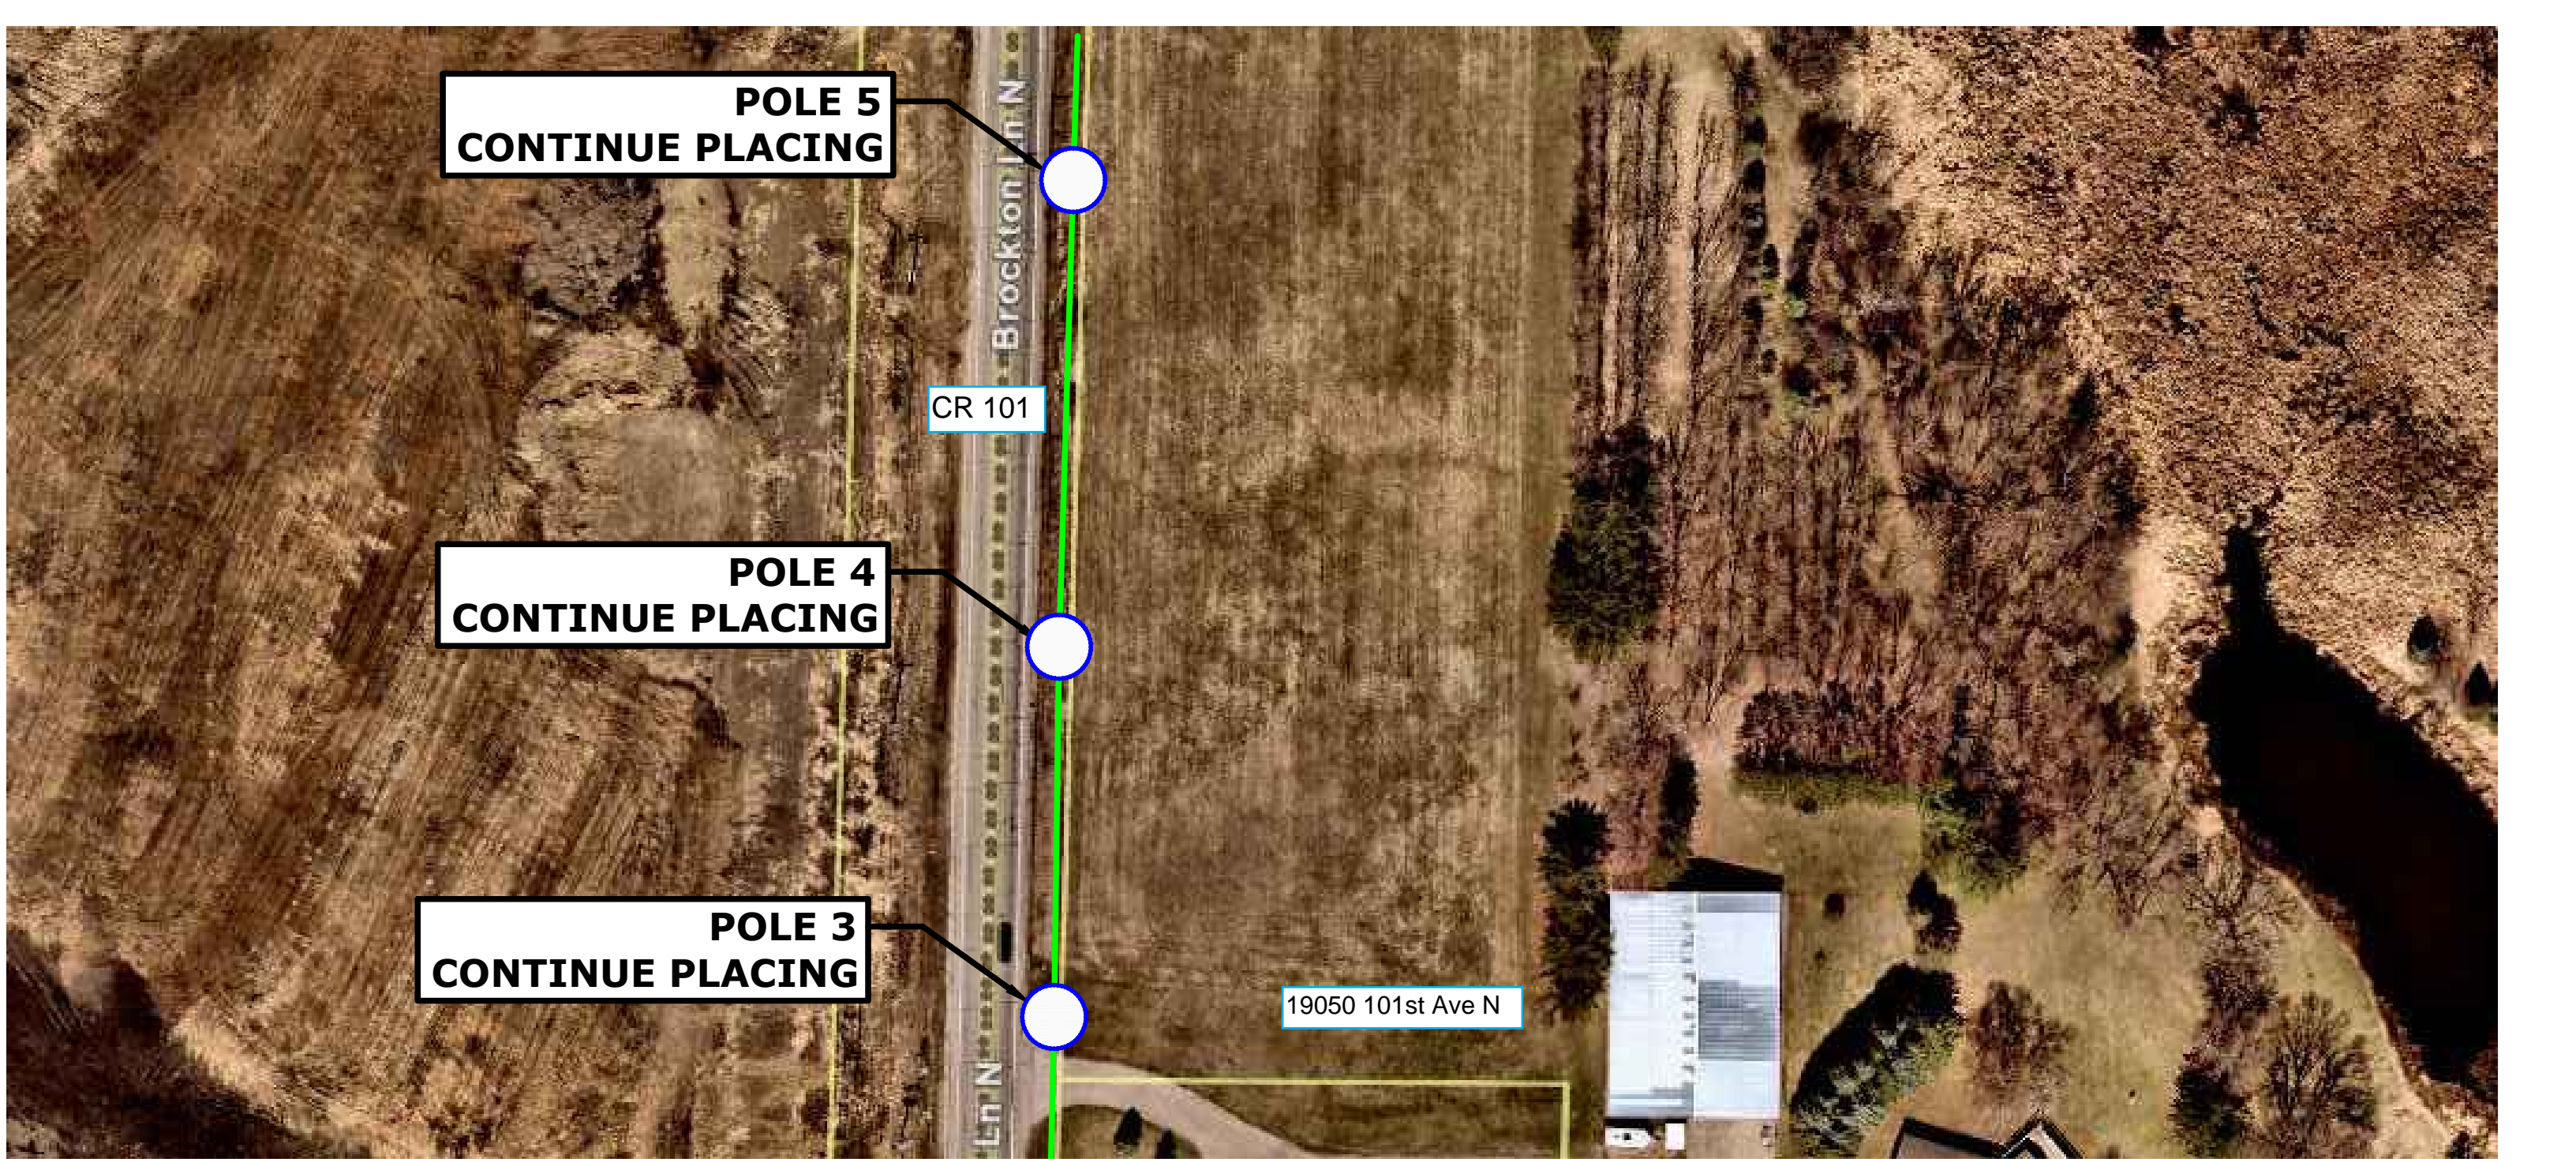

**POLE 5
CONTINUE PLACING**

CR 101

**POLE 4
CONTINUE PLACING**

**POLE 3
CONTINUE PLACING**

19050 101st Ave N