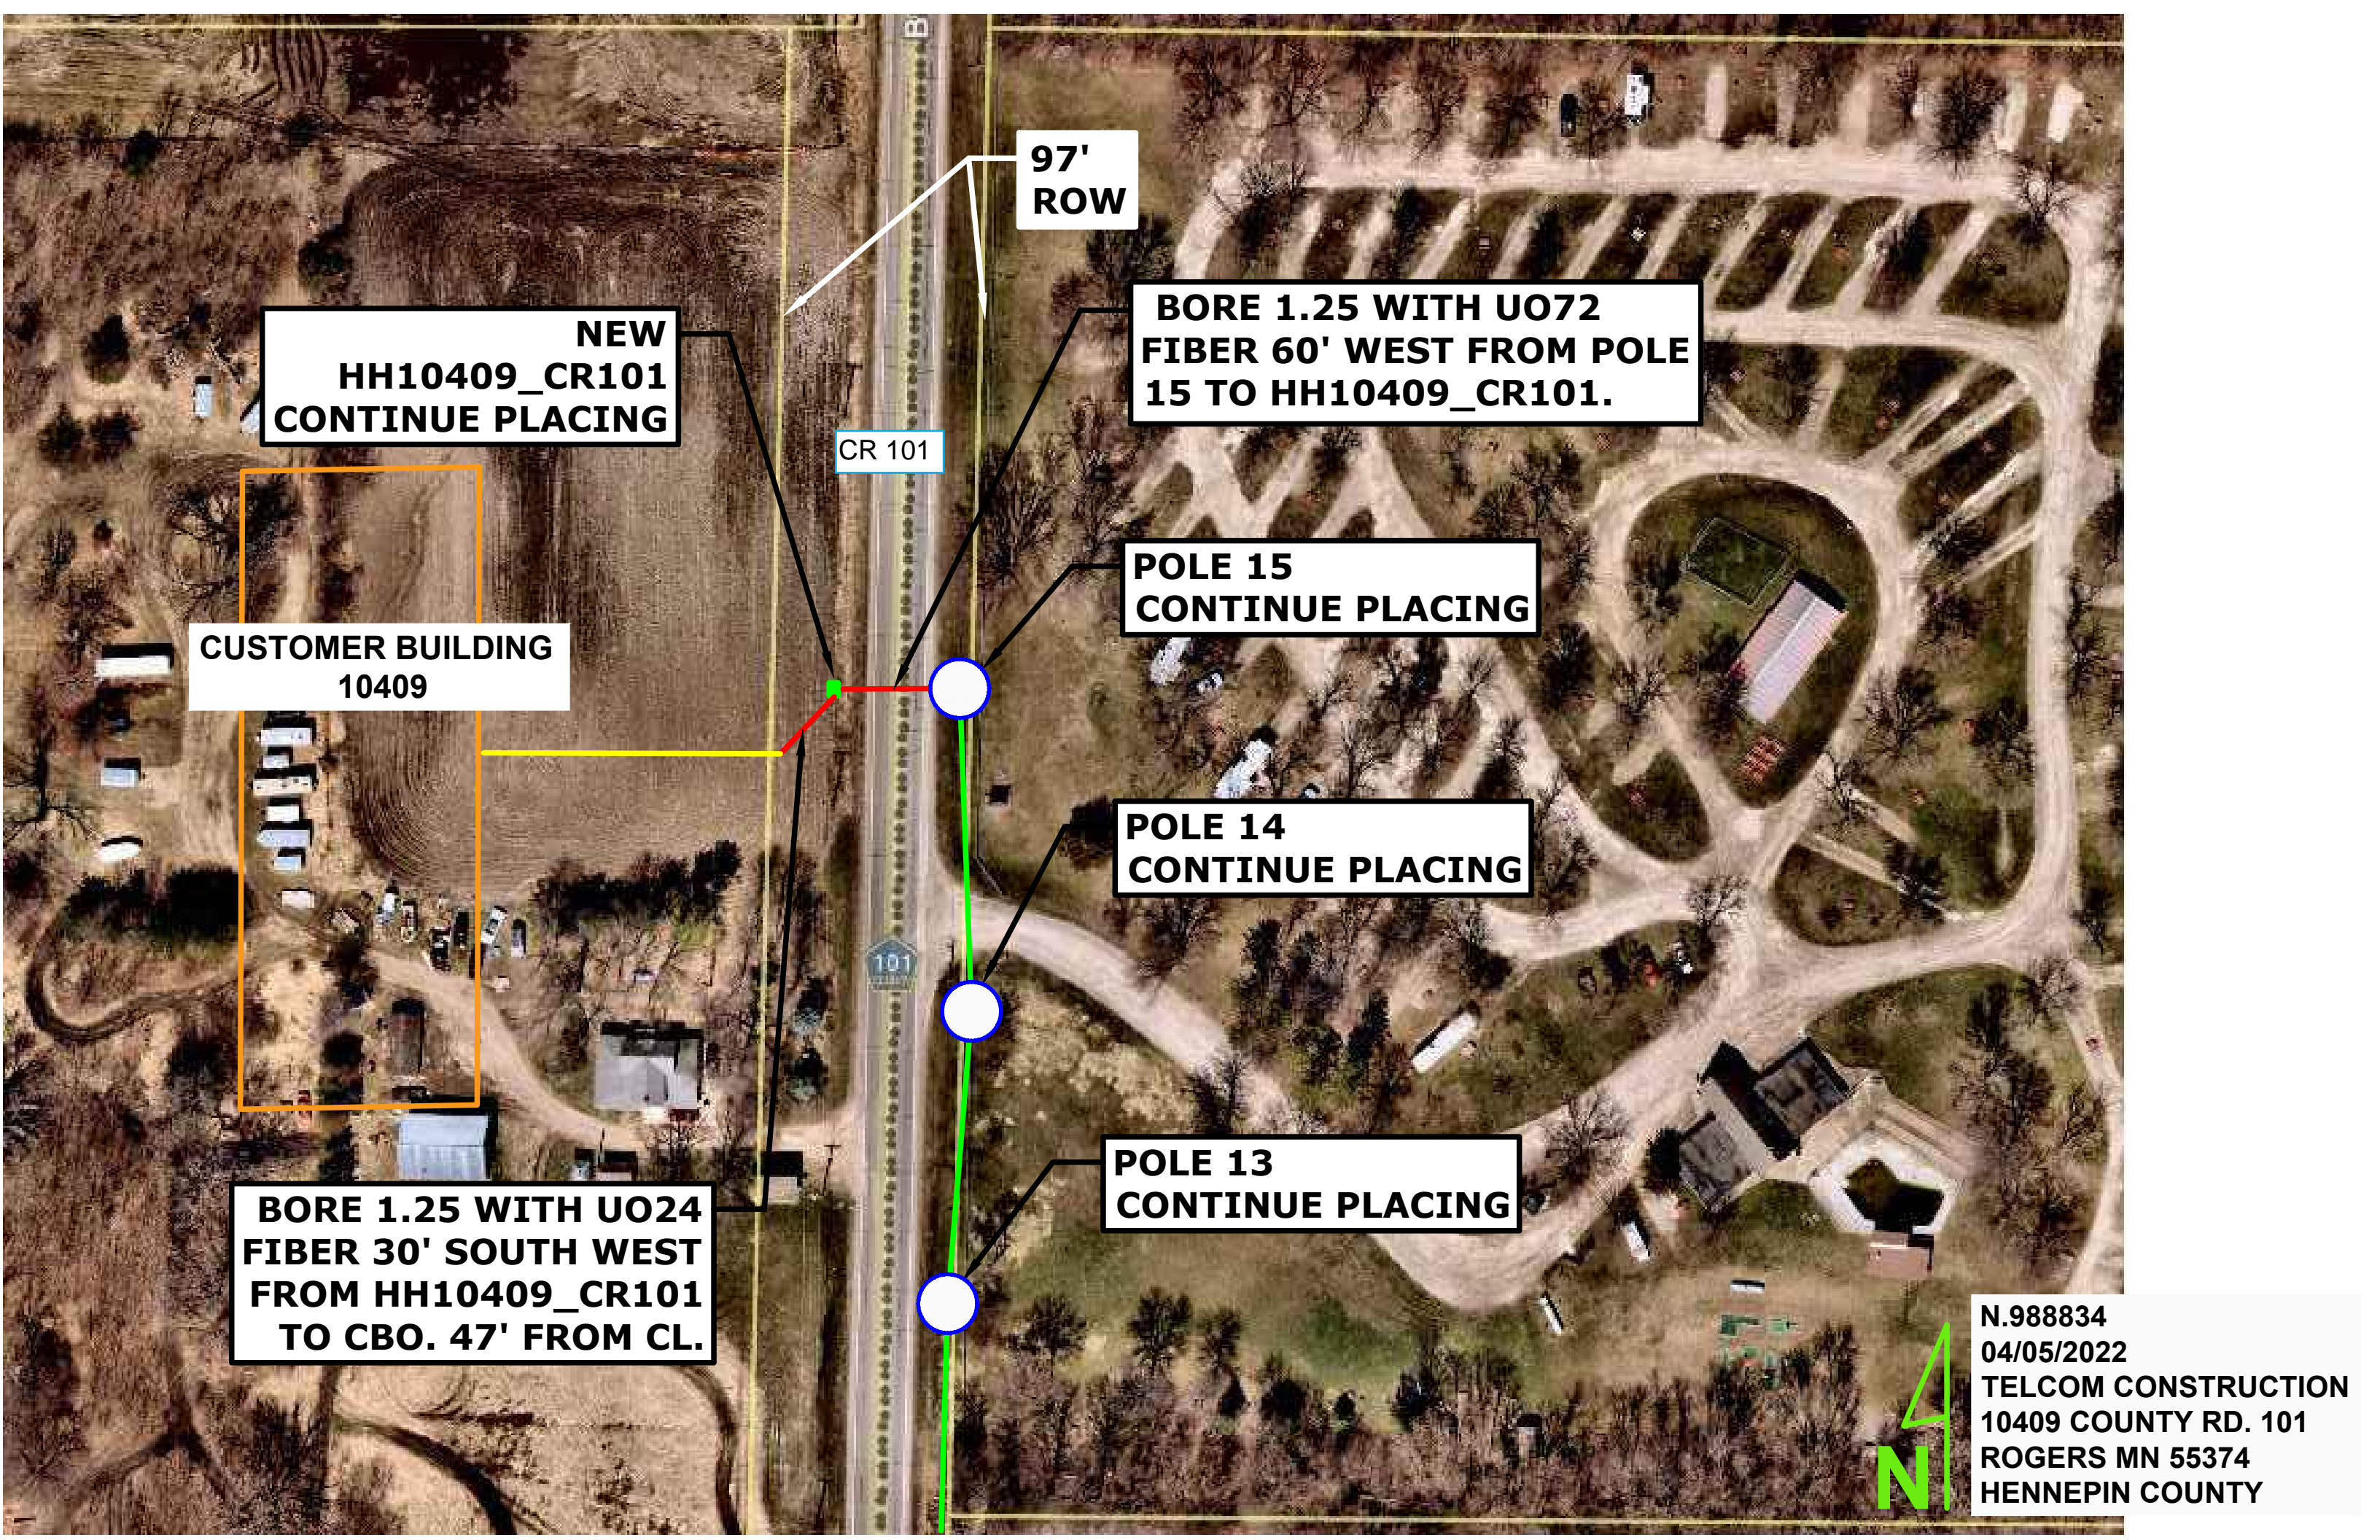

**POLE 11  
CONTINUE PLACING**

**POLE 10  
CONTINUE PLACING**

CR 101

10350 Brockton La N

Brockton Ln N

N.988834  
04/05/2022  
TELCOM CONSTRUCTION  
10409 COUNTY RD. 101  
ROGERS MN 55374  
HENNEPIN COUNTY

**NEW  
HH10409\_CR101  
CONTINUE PLACING**

**CUSTOMER BUILDING  
10409**

**BORE 1.25 WITH U024  
FIBER 30' SOUTH WEST  
FROM HH10409\_CR101  
TO CBO. 47' FROM CL.**

**97'  
ROW**

**BORE 1.25 WITH U072  
FIBER 60' WEST FROM POLE  
15 TO HH10409\_CR101.**