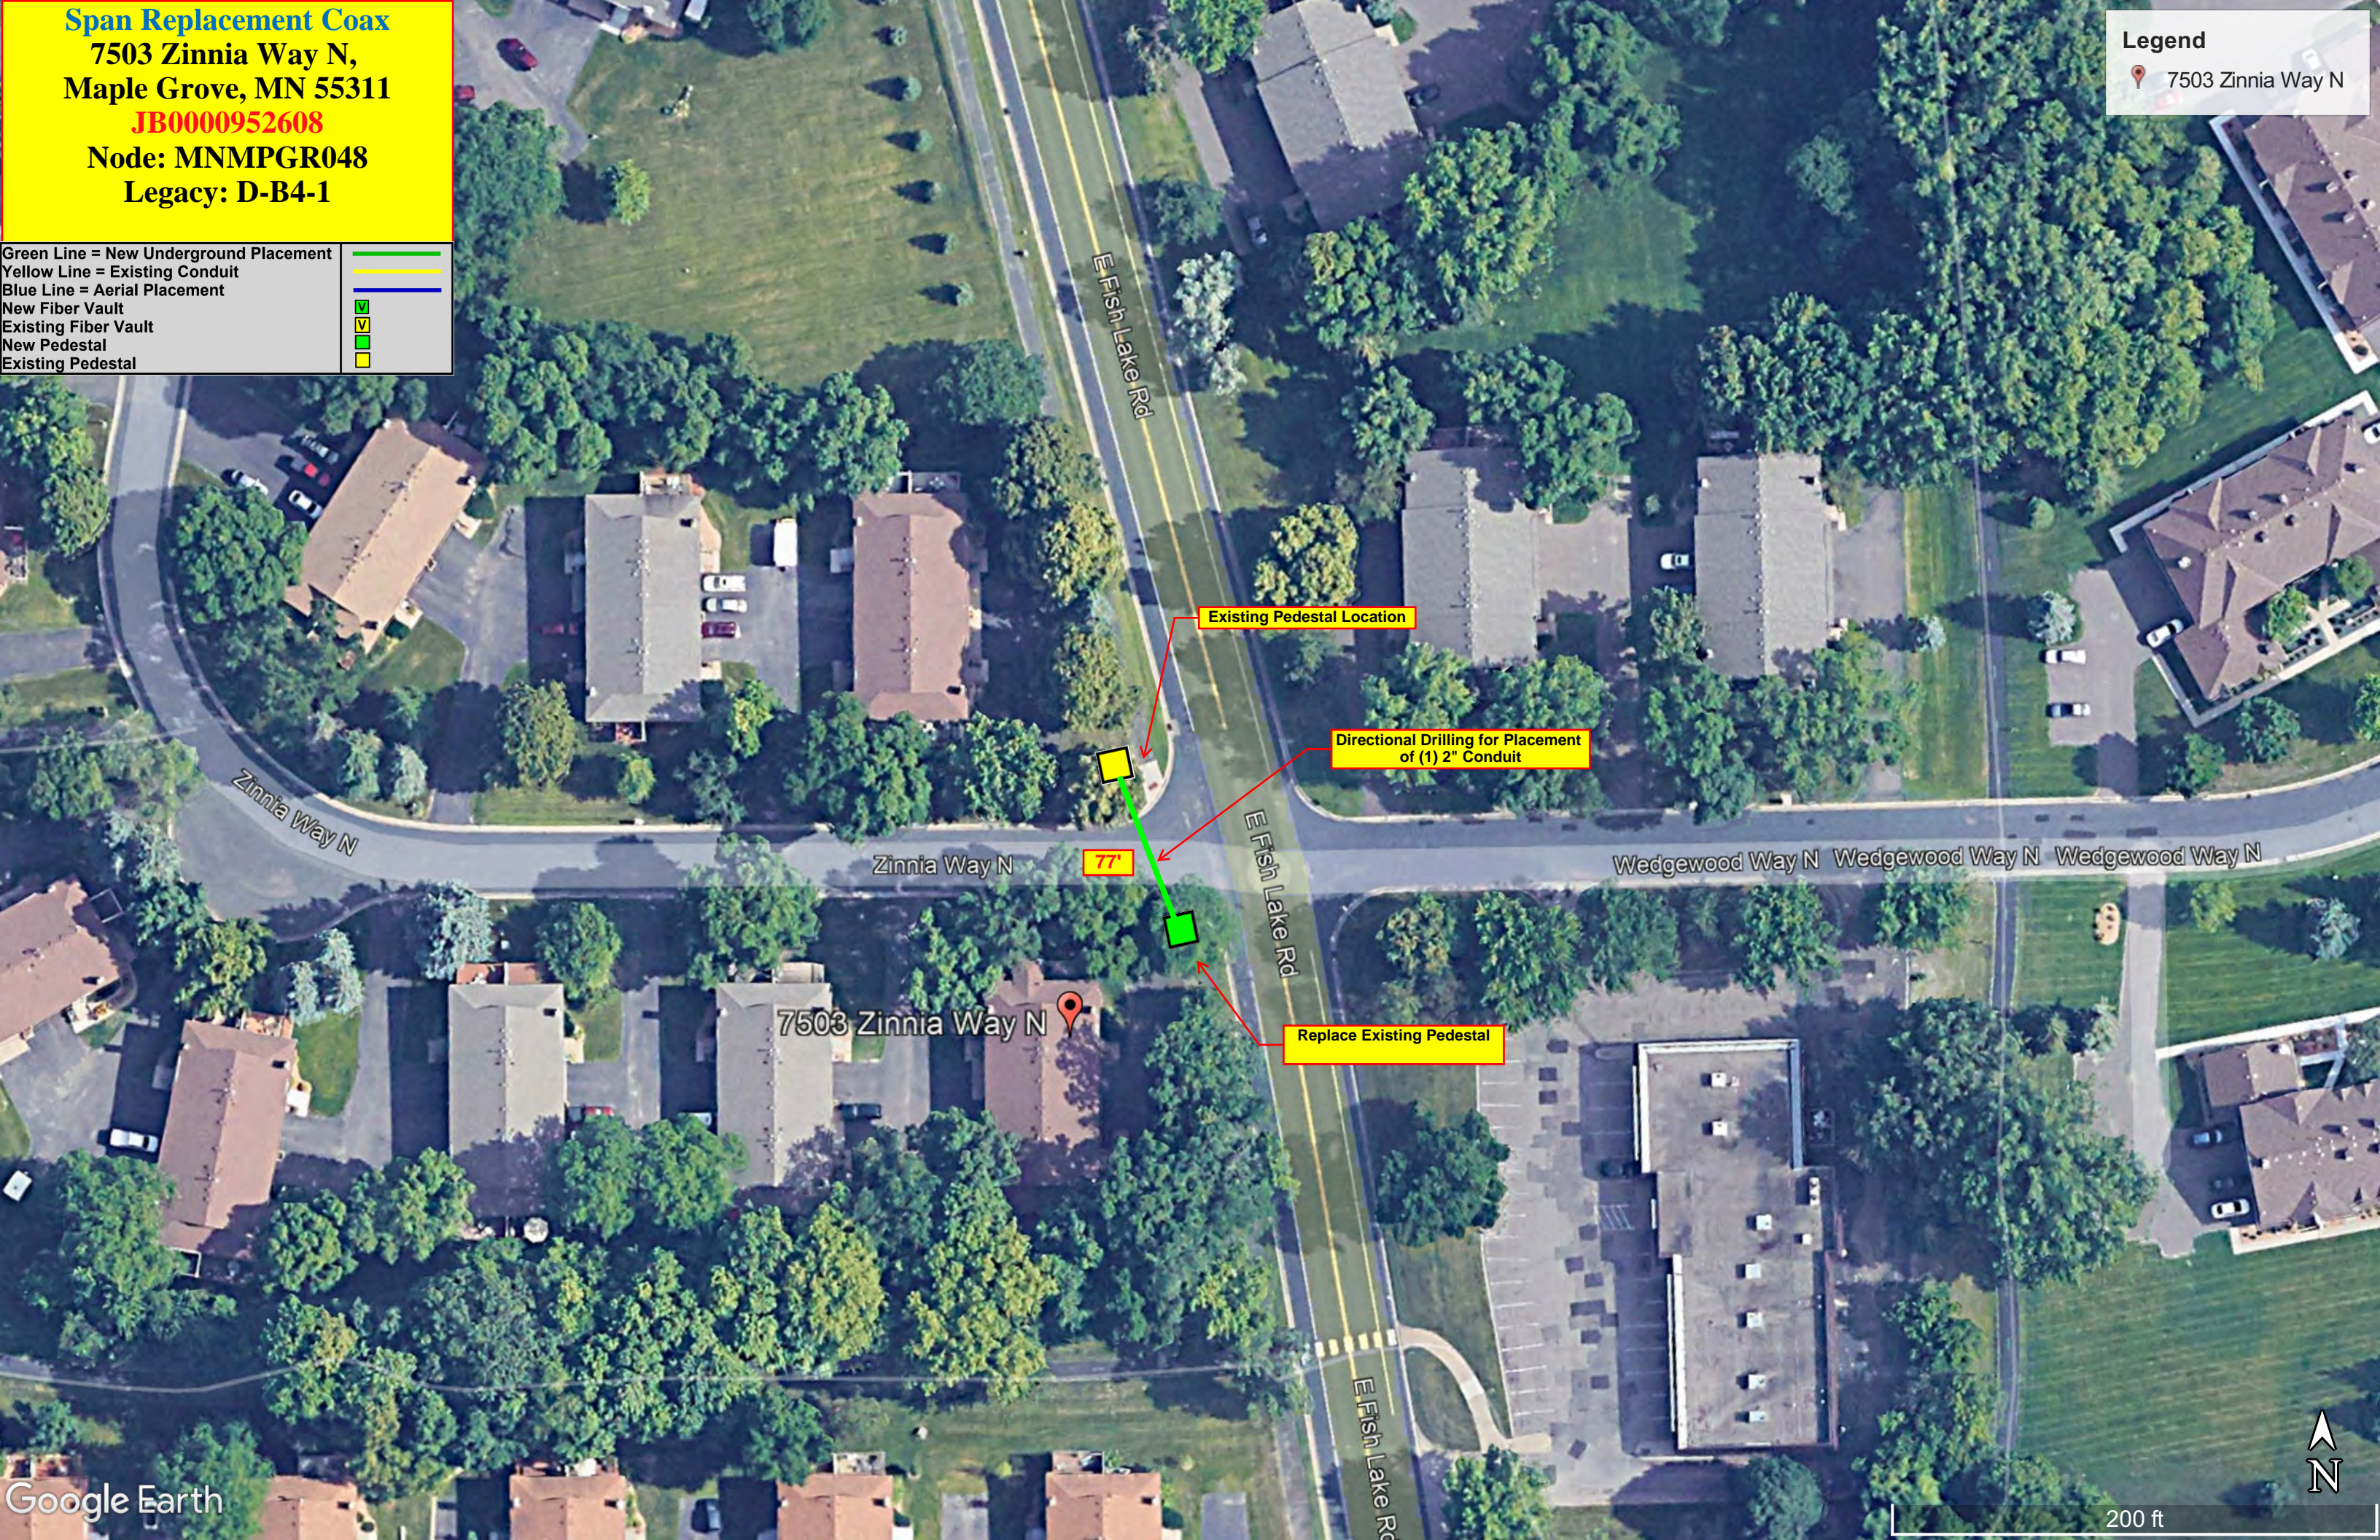

Span Replacement Coax
7503 Zinnia Way N,
Maple Grove, MN 55311
JB0000952608
Node: MNMPGR048
Legacy: D-B4-1

Legend
📍 7503 Zinnia Way N

Green Line = New Underground Placement	
Yellow Line = Existing Conduit	
Blue Line = Aerial Placement	
New Fiber Vault	
Existing Fiber Vault	
New Pedestal	
Existing Pedestal	

Span Replacement Coax
7503 Zinnia Way N,
Maple Grove, MN 55311
JB0000952608
Node: MNMPGR048
Legacy: D-B4-1

Green Line = New Underground Placement	
Yellow Line = Existing Conduit	
Blue Line = Aerial Placement	
New Fiber Vault	
Existing Fiber Vault	
New Pedestal	
Existing Pedestal	