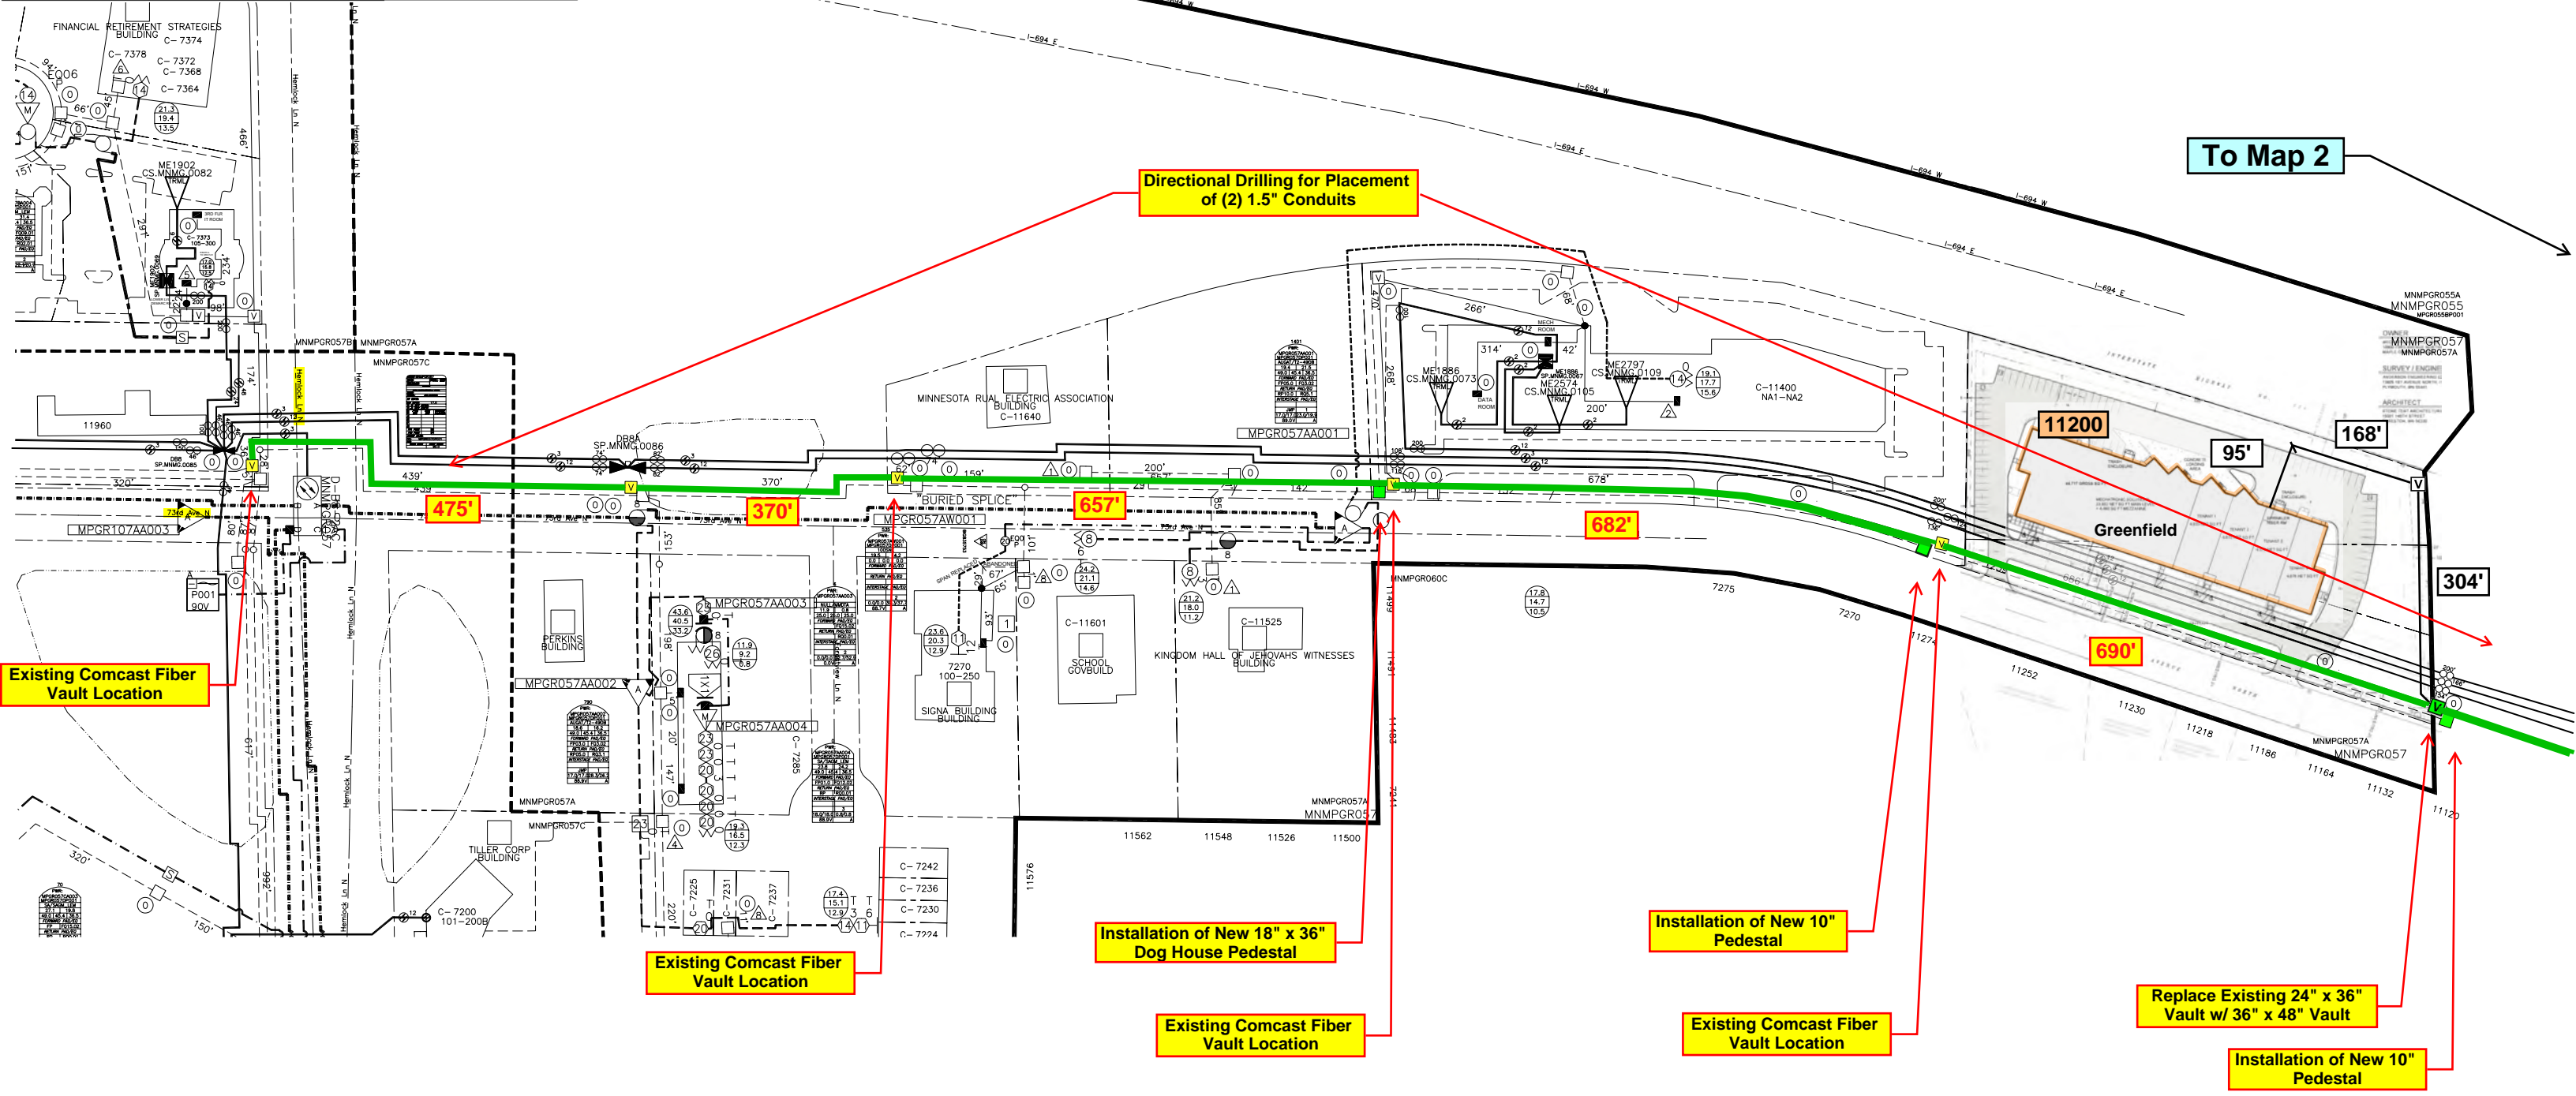

Directional Drilling for Placement of (2) 1.5" Conduits

Existing Comcast Fiber Vault Location

Directional Drilling for Placement of (1) 1.5" Conduit

Pulling Through Existing Conduit

475'

370'

657'

682'

Installation of New 18" x 36" Dog House Pedestal

Existing Comcast Fiber Vault Location

Existing Comcast Fiber Vault Location

Replace Existing 24" x 36" Vault w/ 36" x 48" Vault

Installation of New 10" Pedestal

Existing Comcast Fiber Vault Location

Installation of New 24" x 36" Fiber Vault

Existing Comcast Fiber Vault Location

Existing PS Cabinet

Installation of New 24" x 36" Fiber Vault

**Maple Grove (73rd Ave)**  
**Fiber and Coax**  
**11200 73rd Ave N.**  
**Maple Grove, MN 55369**

**JB0000938928**

**Node: MNMPGR057**

**Legacy: DB82AC**

Green Lin = New Underground Placement	
Yellow Line = Existing Conduit	
Blue Line = Aerial Placement	
New Fiber Vault	
Existing Fiber Vault	
New Pedestal	
Existing Pedestal	