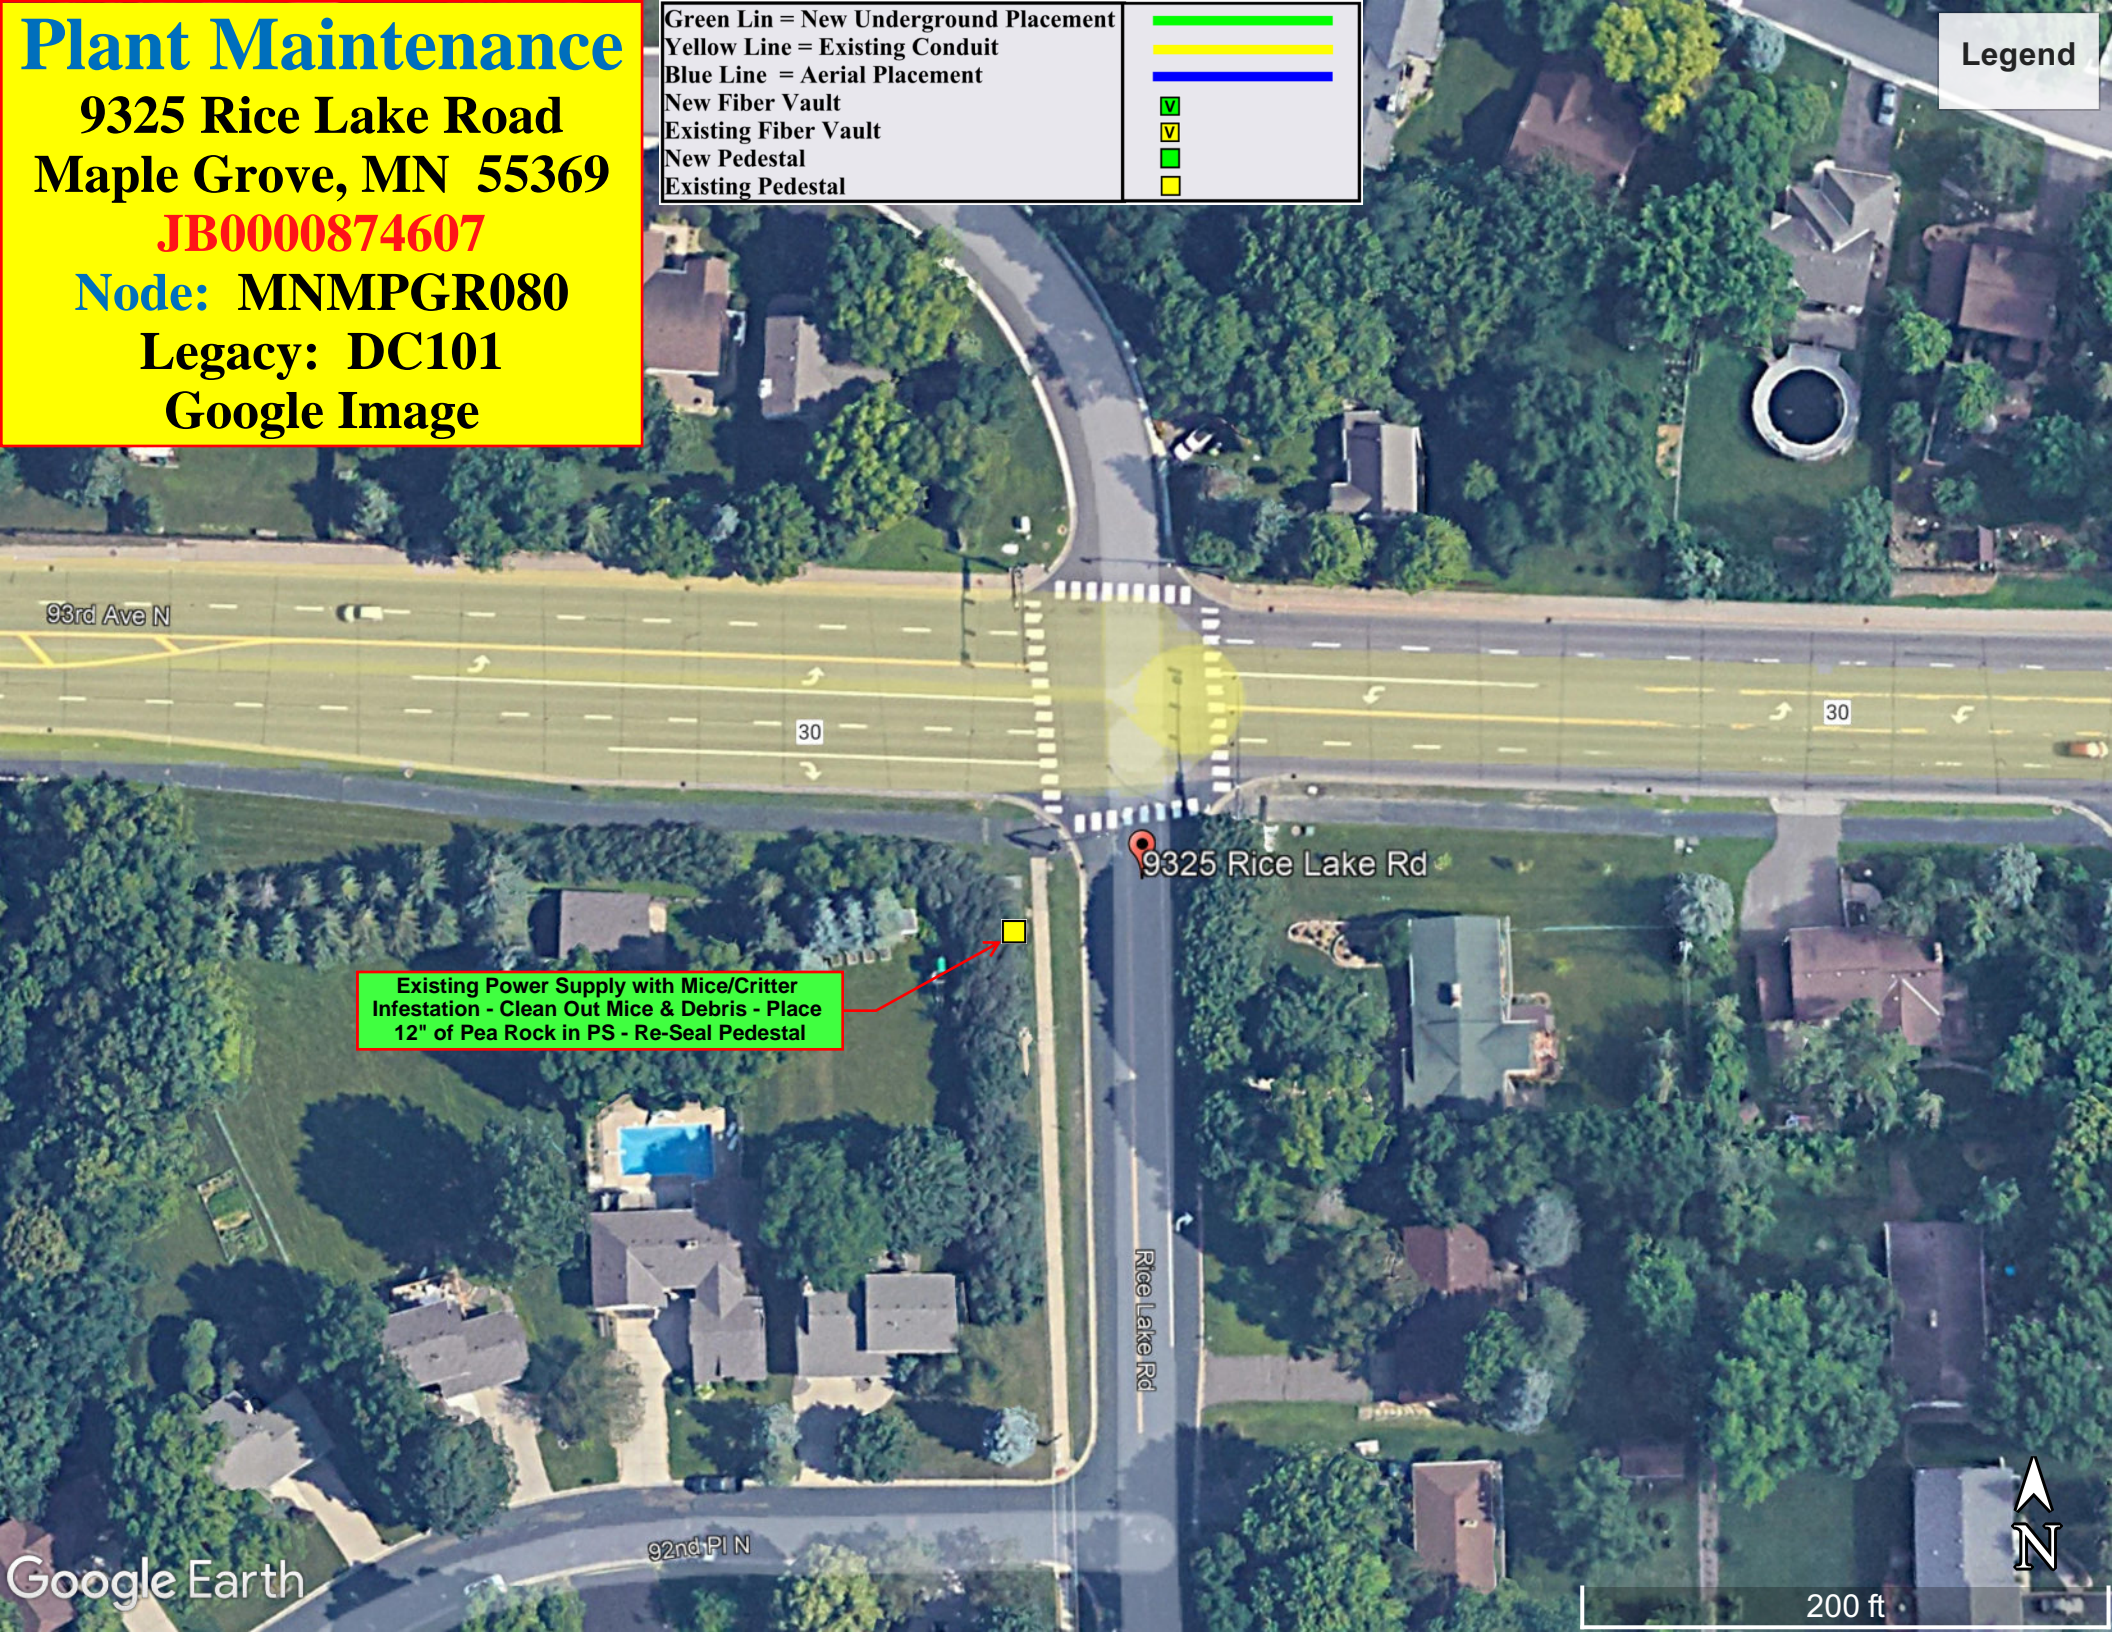

Plant Maintenance

9325 Rice Lake Road
Maple Grove, MN 55369

JB0000874607

Node: MNMPGR080

Legacy: DC101

Google Image

Green Lin = New Underground Placement
Yellow Line = Existing Conduit
Blue Line = Aerial Placement
New Fiber Vault
Existing Fiber Vault
New Pedestal
Existing Pedestal

Legend

Existing Power Supply with Mice/Critter Infestation - Clean Out Mice & Debris - Place 12" of Pea Rock in PS - Re-Seal Pedestal

93rd Ave N

30

30

9325 Rice Lake Rd

Rice Lake Rd

92nd PI N

Google Earth

200 ft