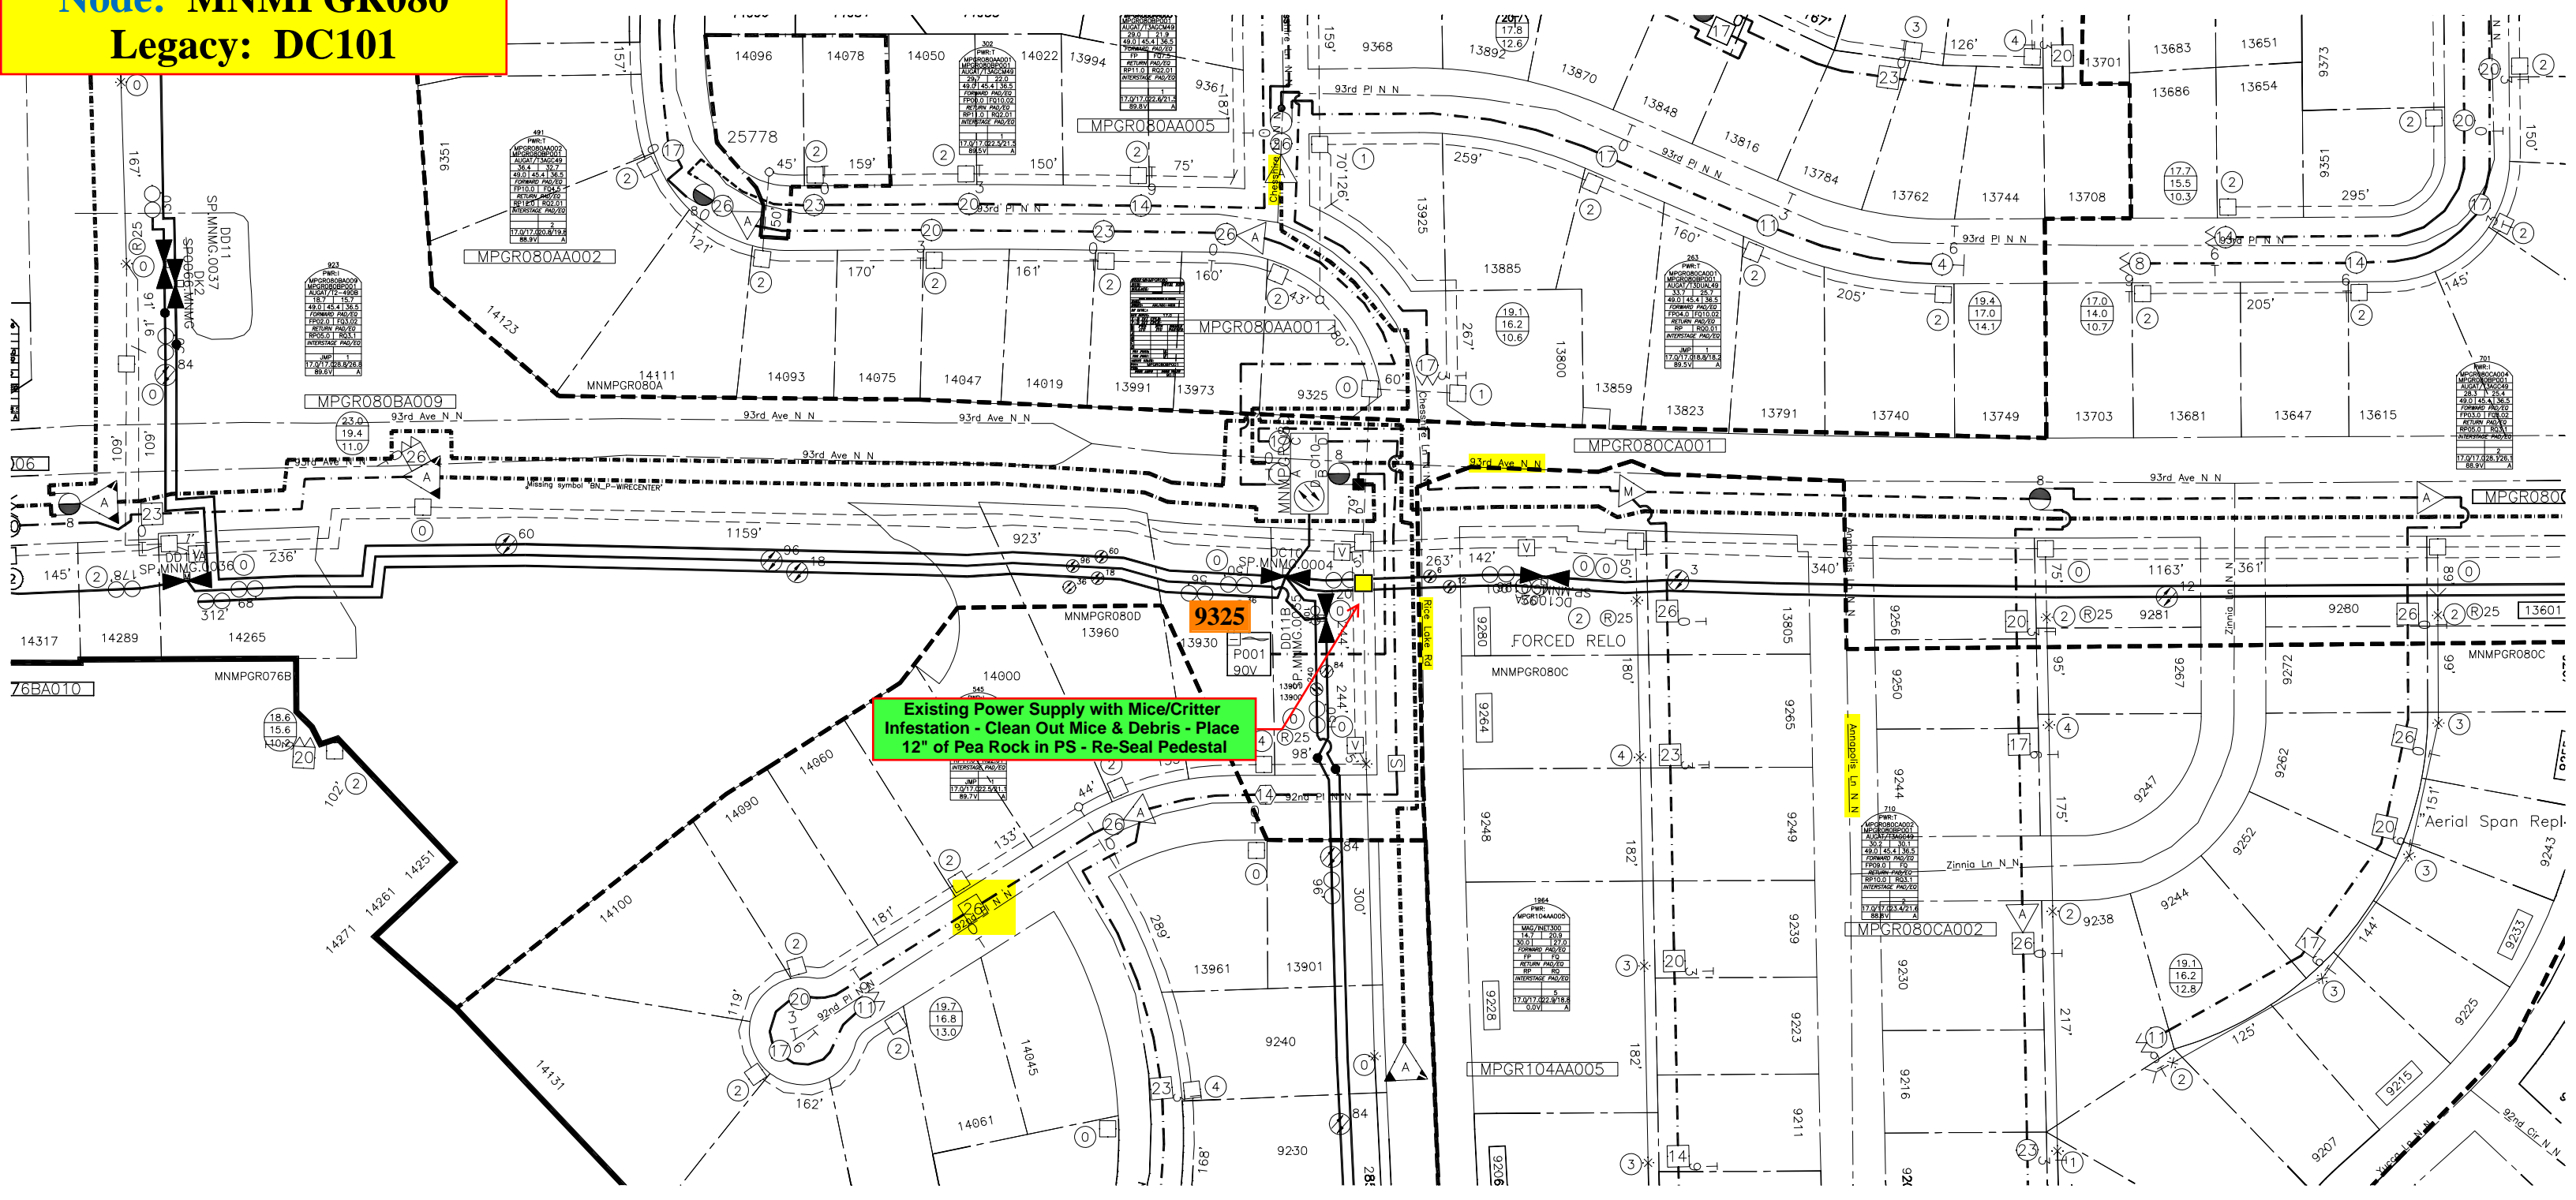

Plant Maintenance
9325 Rice Lake Road
Maple Grove, MN 55369
JB0000874607
Node: MNMPGR080
Legacy: DC101

Green Lin = New Underground Placement
Yellow Line = Existing Conduit
Blue Line = Aerial Placement
New Fiber Vault
Existing Fiber Vault
New Pedestal
Existing Pedestal

Node: MNMPGR080
Legacy: DC101

Existing Power Supply with Mice/Critter Infestation - Clean Out Mice & Debris - Place 12" of Pea Rock in PS - Re-Seal Pedestal