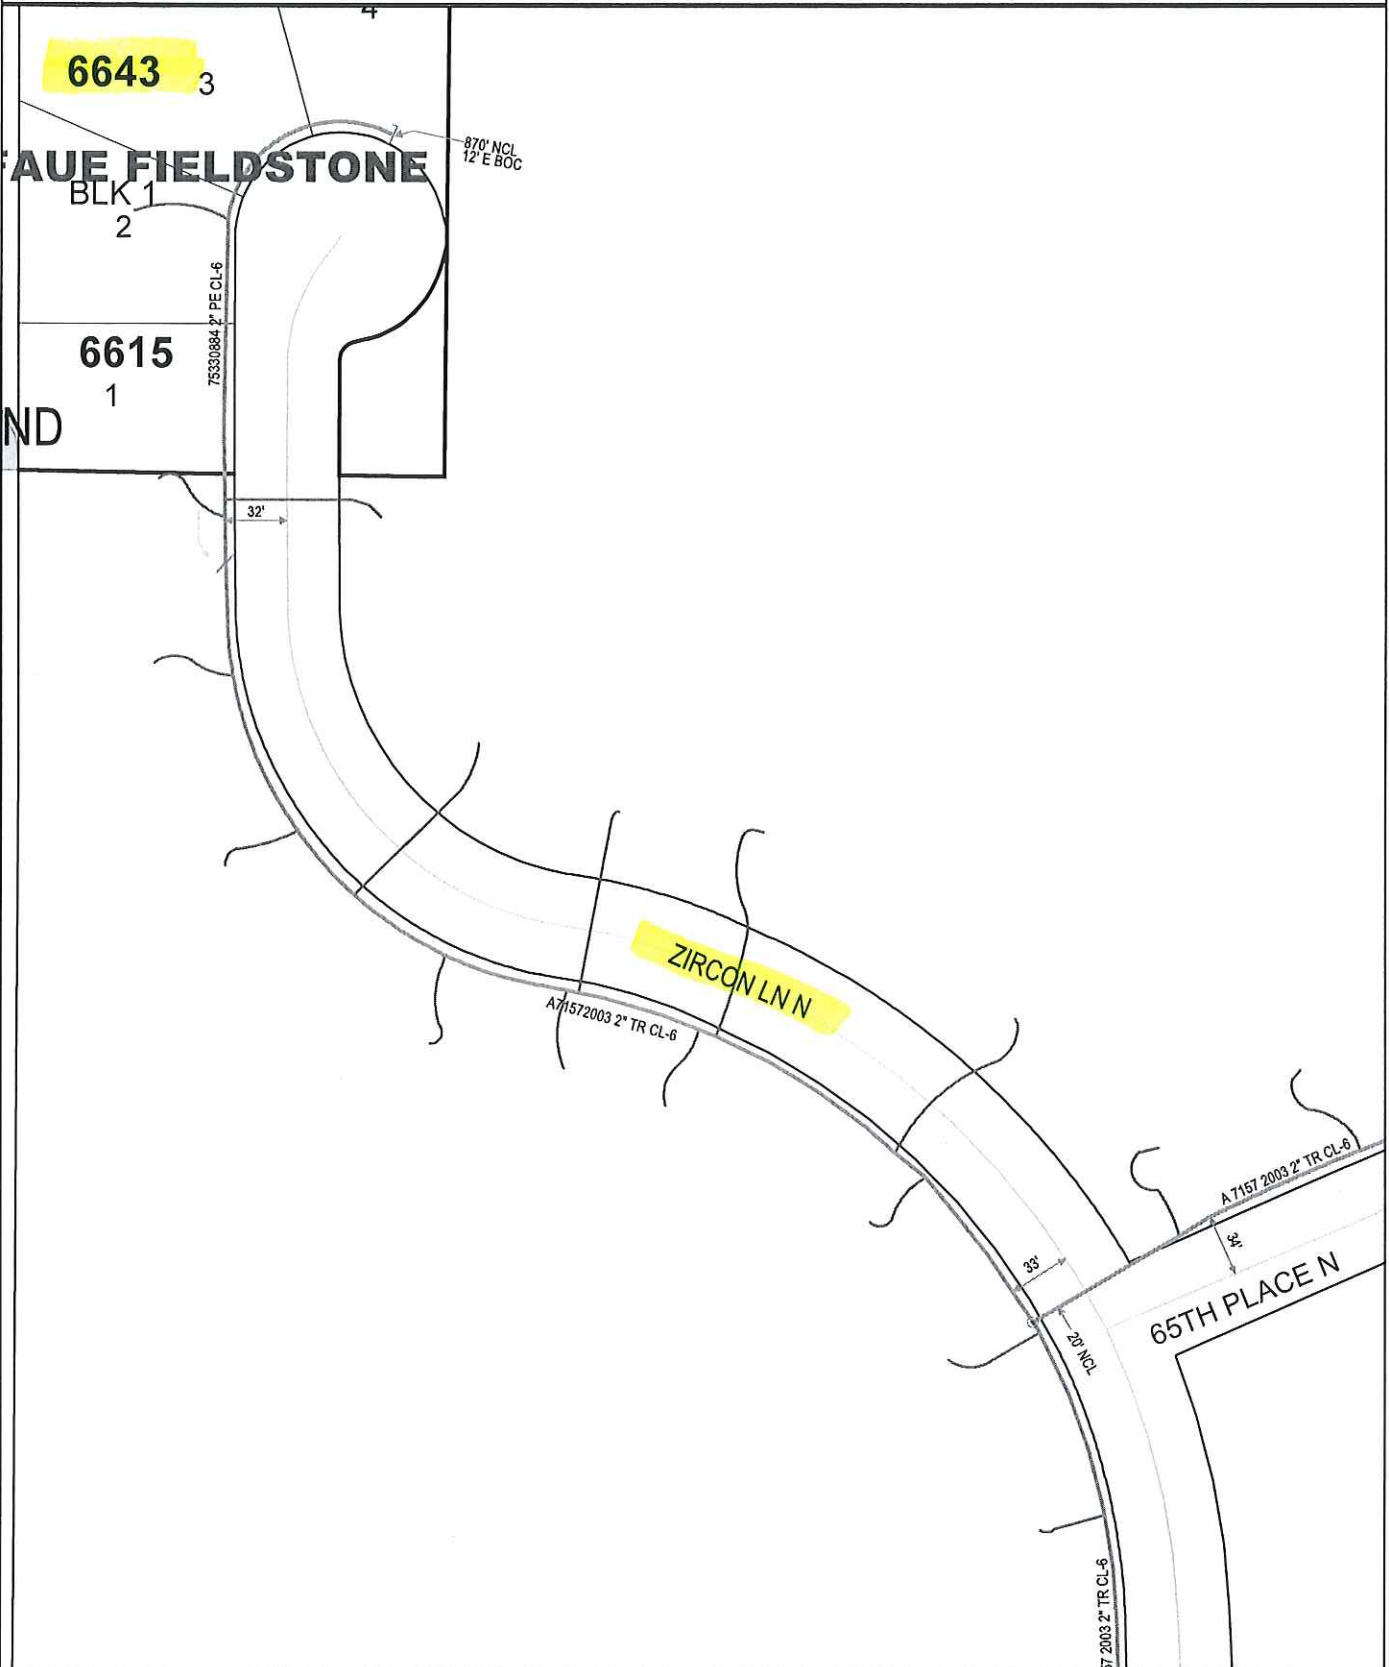

GENERAL LOCATION ONLY. DO NOT USE TO LOCATE FOR EXCAVATION. CALL 1-800-252-1166 FOR ONSITE LOCATIONS AND STAKING.

Plotted by: i216377
Plot Date: 2/7/2017

6615 & 6643 ZIRCON LN N
MAPLE GROVE

Scale: 1" : 100'
CenterPoint Energy
North