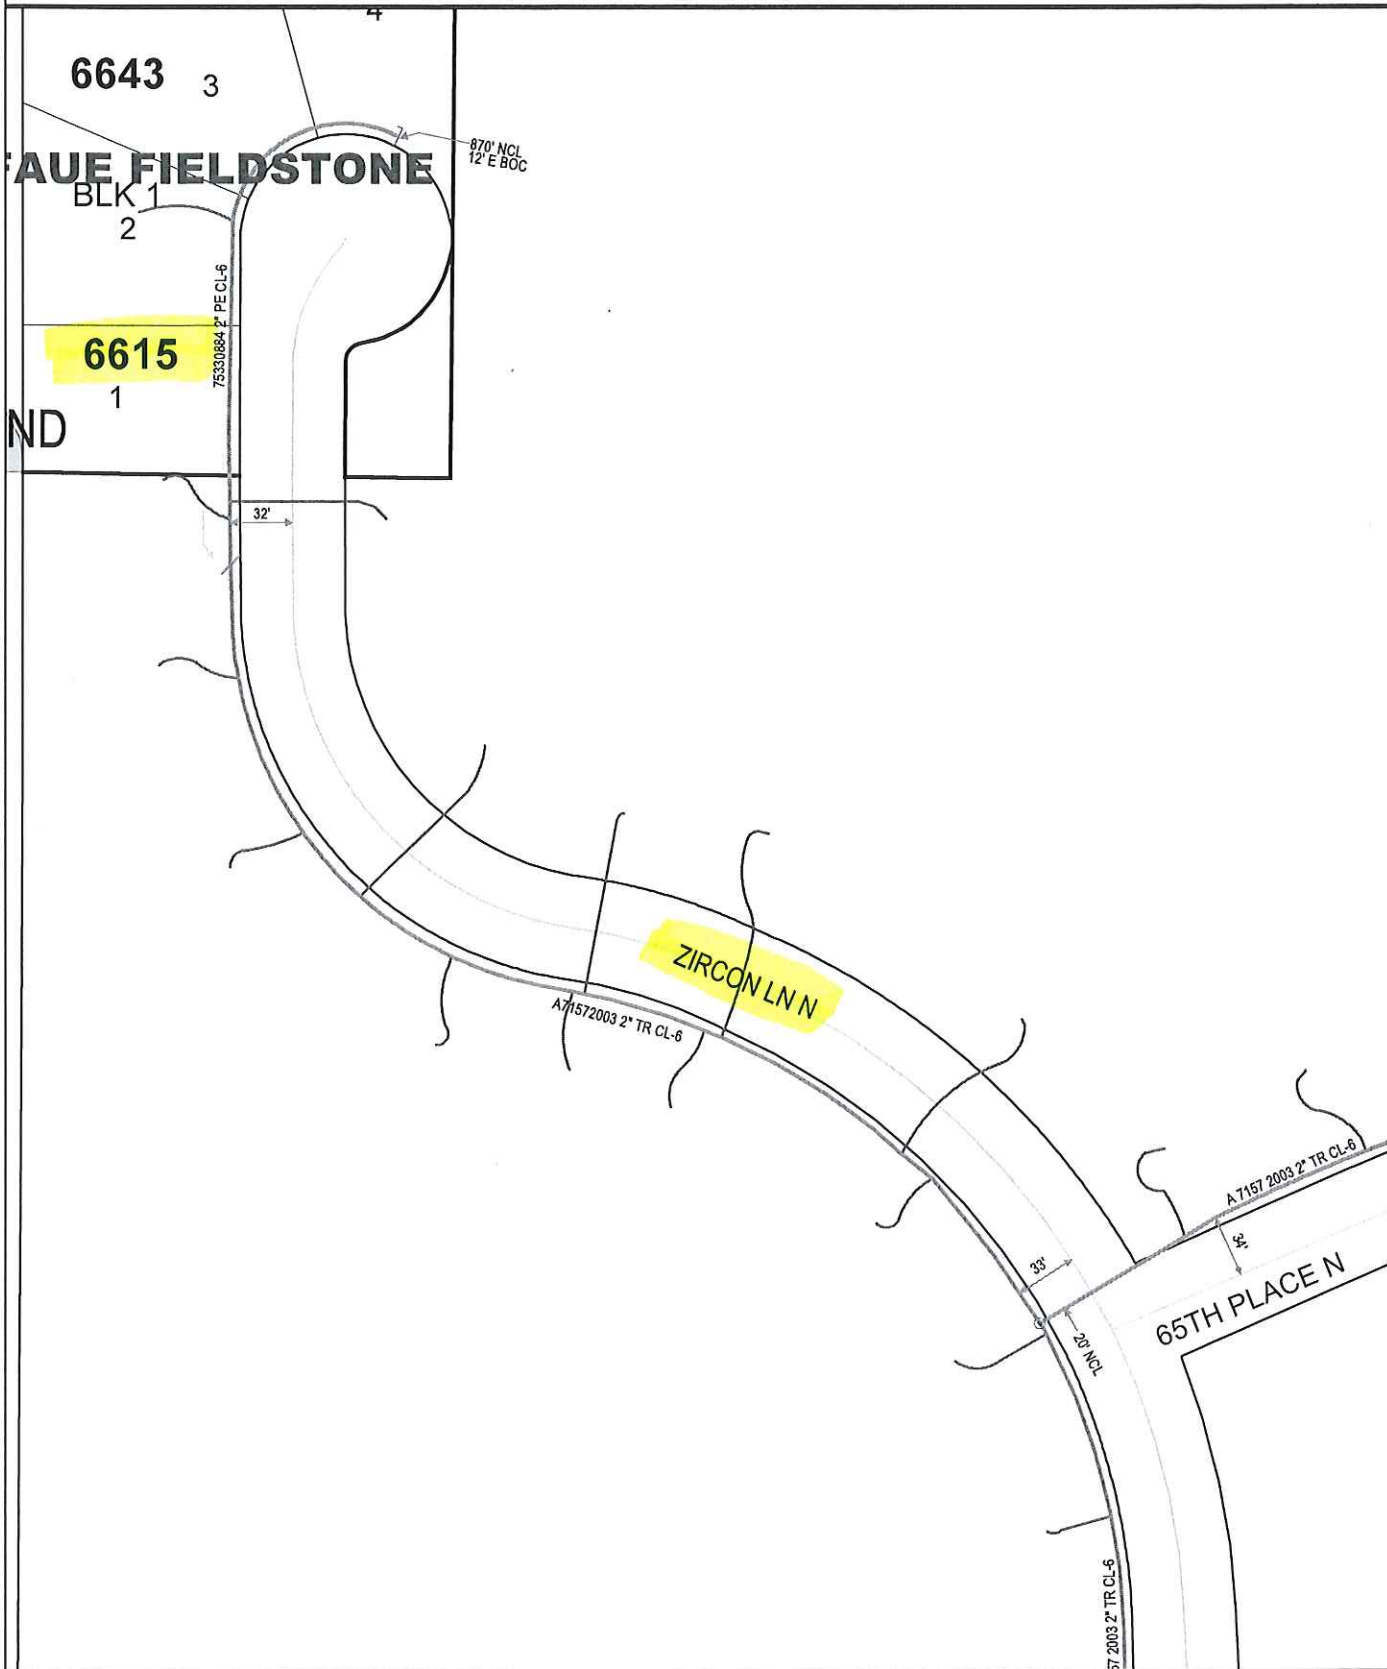

GENERAL LOCATION ONLY. DO NOT USE TO LOCATE FOR EXCAVATION. CALL 1-800-252-1166 FOR ONSITE LOCATIONS AND STAKING.

Plotted by: i216377

Plot Date: 2/7/2017

6615 & 6643 ZIRCON LN N

MAPLE GROVE

Scale: 1" : 100'

CenterPoint Energy

North