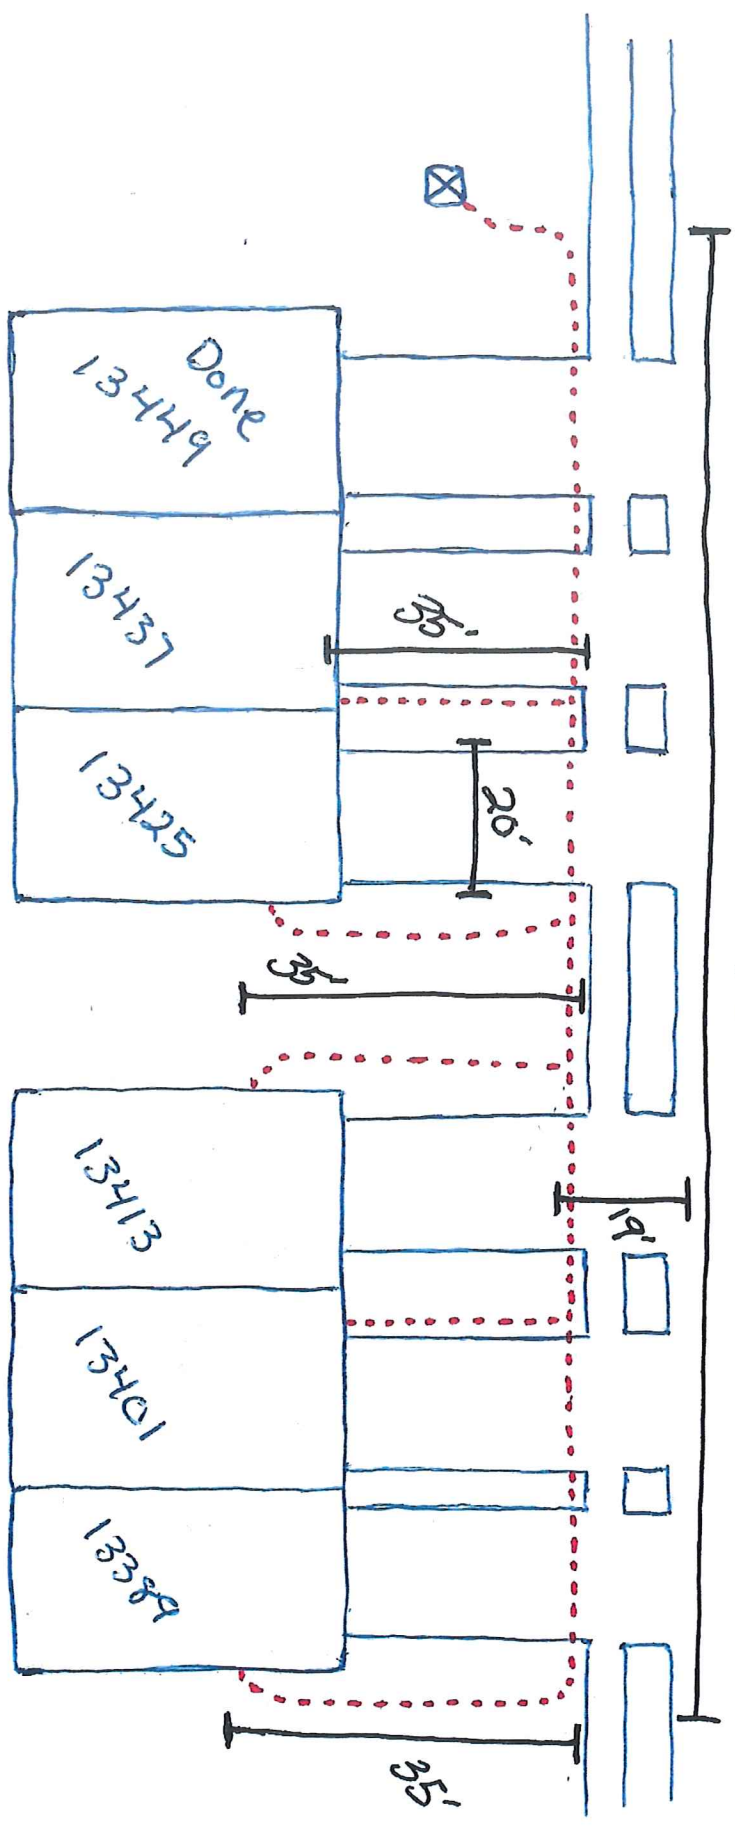

13389 - 13449 Territorial RD
W.G.
X-Street Territorial Cir N
Gave to Myron

N
+

Hennepin County Property Map

Date: 11/12/2021

No results

Comments:

This data (i) is furnished 'AS IS' with no representation as to completeness or accuracy; (ii) is furnished with no warranty of any kind; and (iii) is not suitable for legal, engineering or surveying purposes. Hennepin County shall not be liable for any damage, injury or loss resulting from this data.