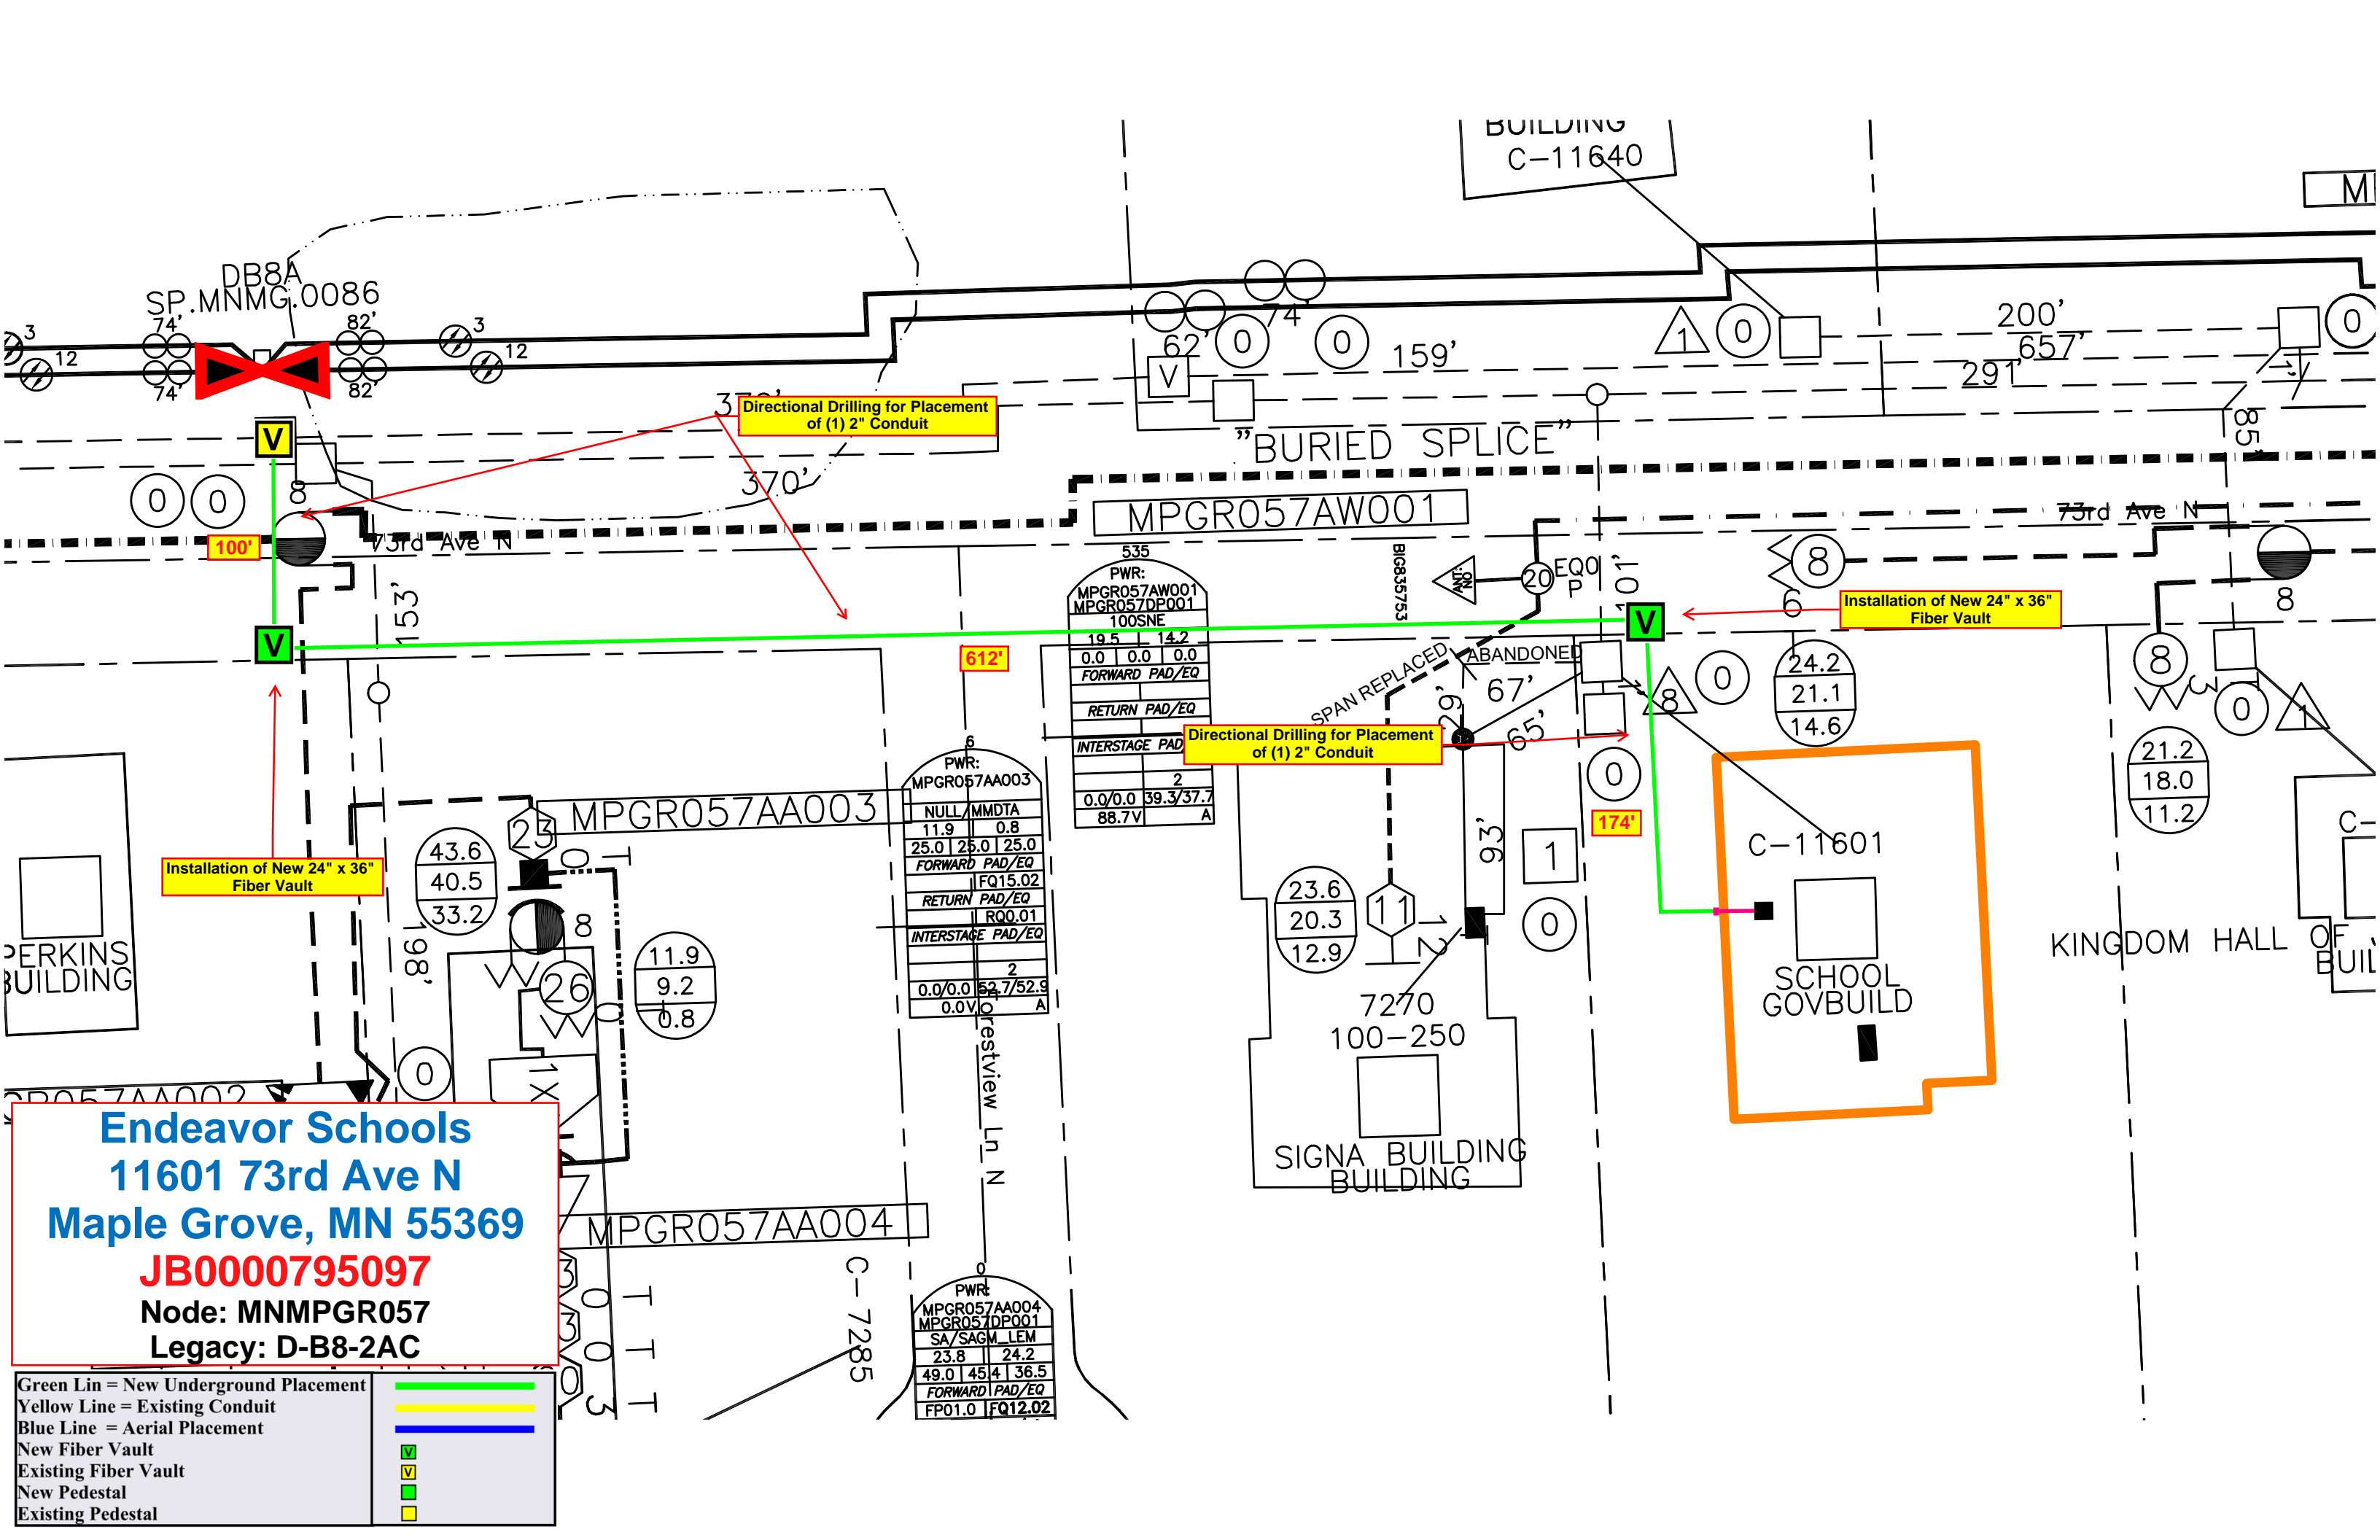

Untitled Map

Write a description for your map.

Existing Comcast Fiber Vault Location

Legend

4201 American Blvd W

Directional Drilling for Placement of (1) 2" Conduit

100'

Installation of New 24" x 36" Fiber Vault

612'

Directional Drilling for Placement of (1) 2" Conduit

Installation of New 24" x 36" Fiber Vault

174'

Endeavor Schools
11601 73rd Ave N
Maple Grove, MN 55369
JB0000795097
Node: MNMPGR057
Legacy: D-B8-2AC

11601 73rd Ave N

ForestView Ln N

Green Lin = New Underground Placement
Yellow Line = Existing Conduit
Blue Line = Aerial Placement
New Fiber Vault
Existing Fiber Vault
New Pedestal
Existing Pedestal

200 ft

Directional Drilling for Placement of (1) 2" Conduit

Installation of New 24" x 36" Fiber Vault

Installation of New 24" x 36" Fiber Vault

Directional Drilling for Placement of (1) 2" Conduit

PWR:	
MPGR057AW001	MPGR057DP001
100SNE	
19.5	14.2
0.0	0.0
0.0	0.0
FORWARD PAD/EQ	
RETURN PAD/EQ	
INTERSTAGE PAD	
2	
0.0/0.0	39.3/37.7
88.7V	A