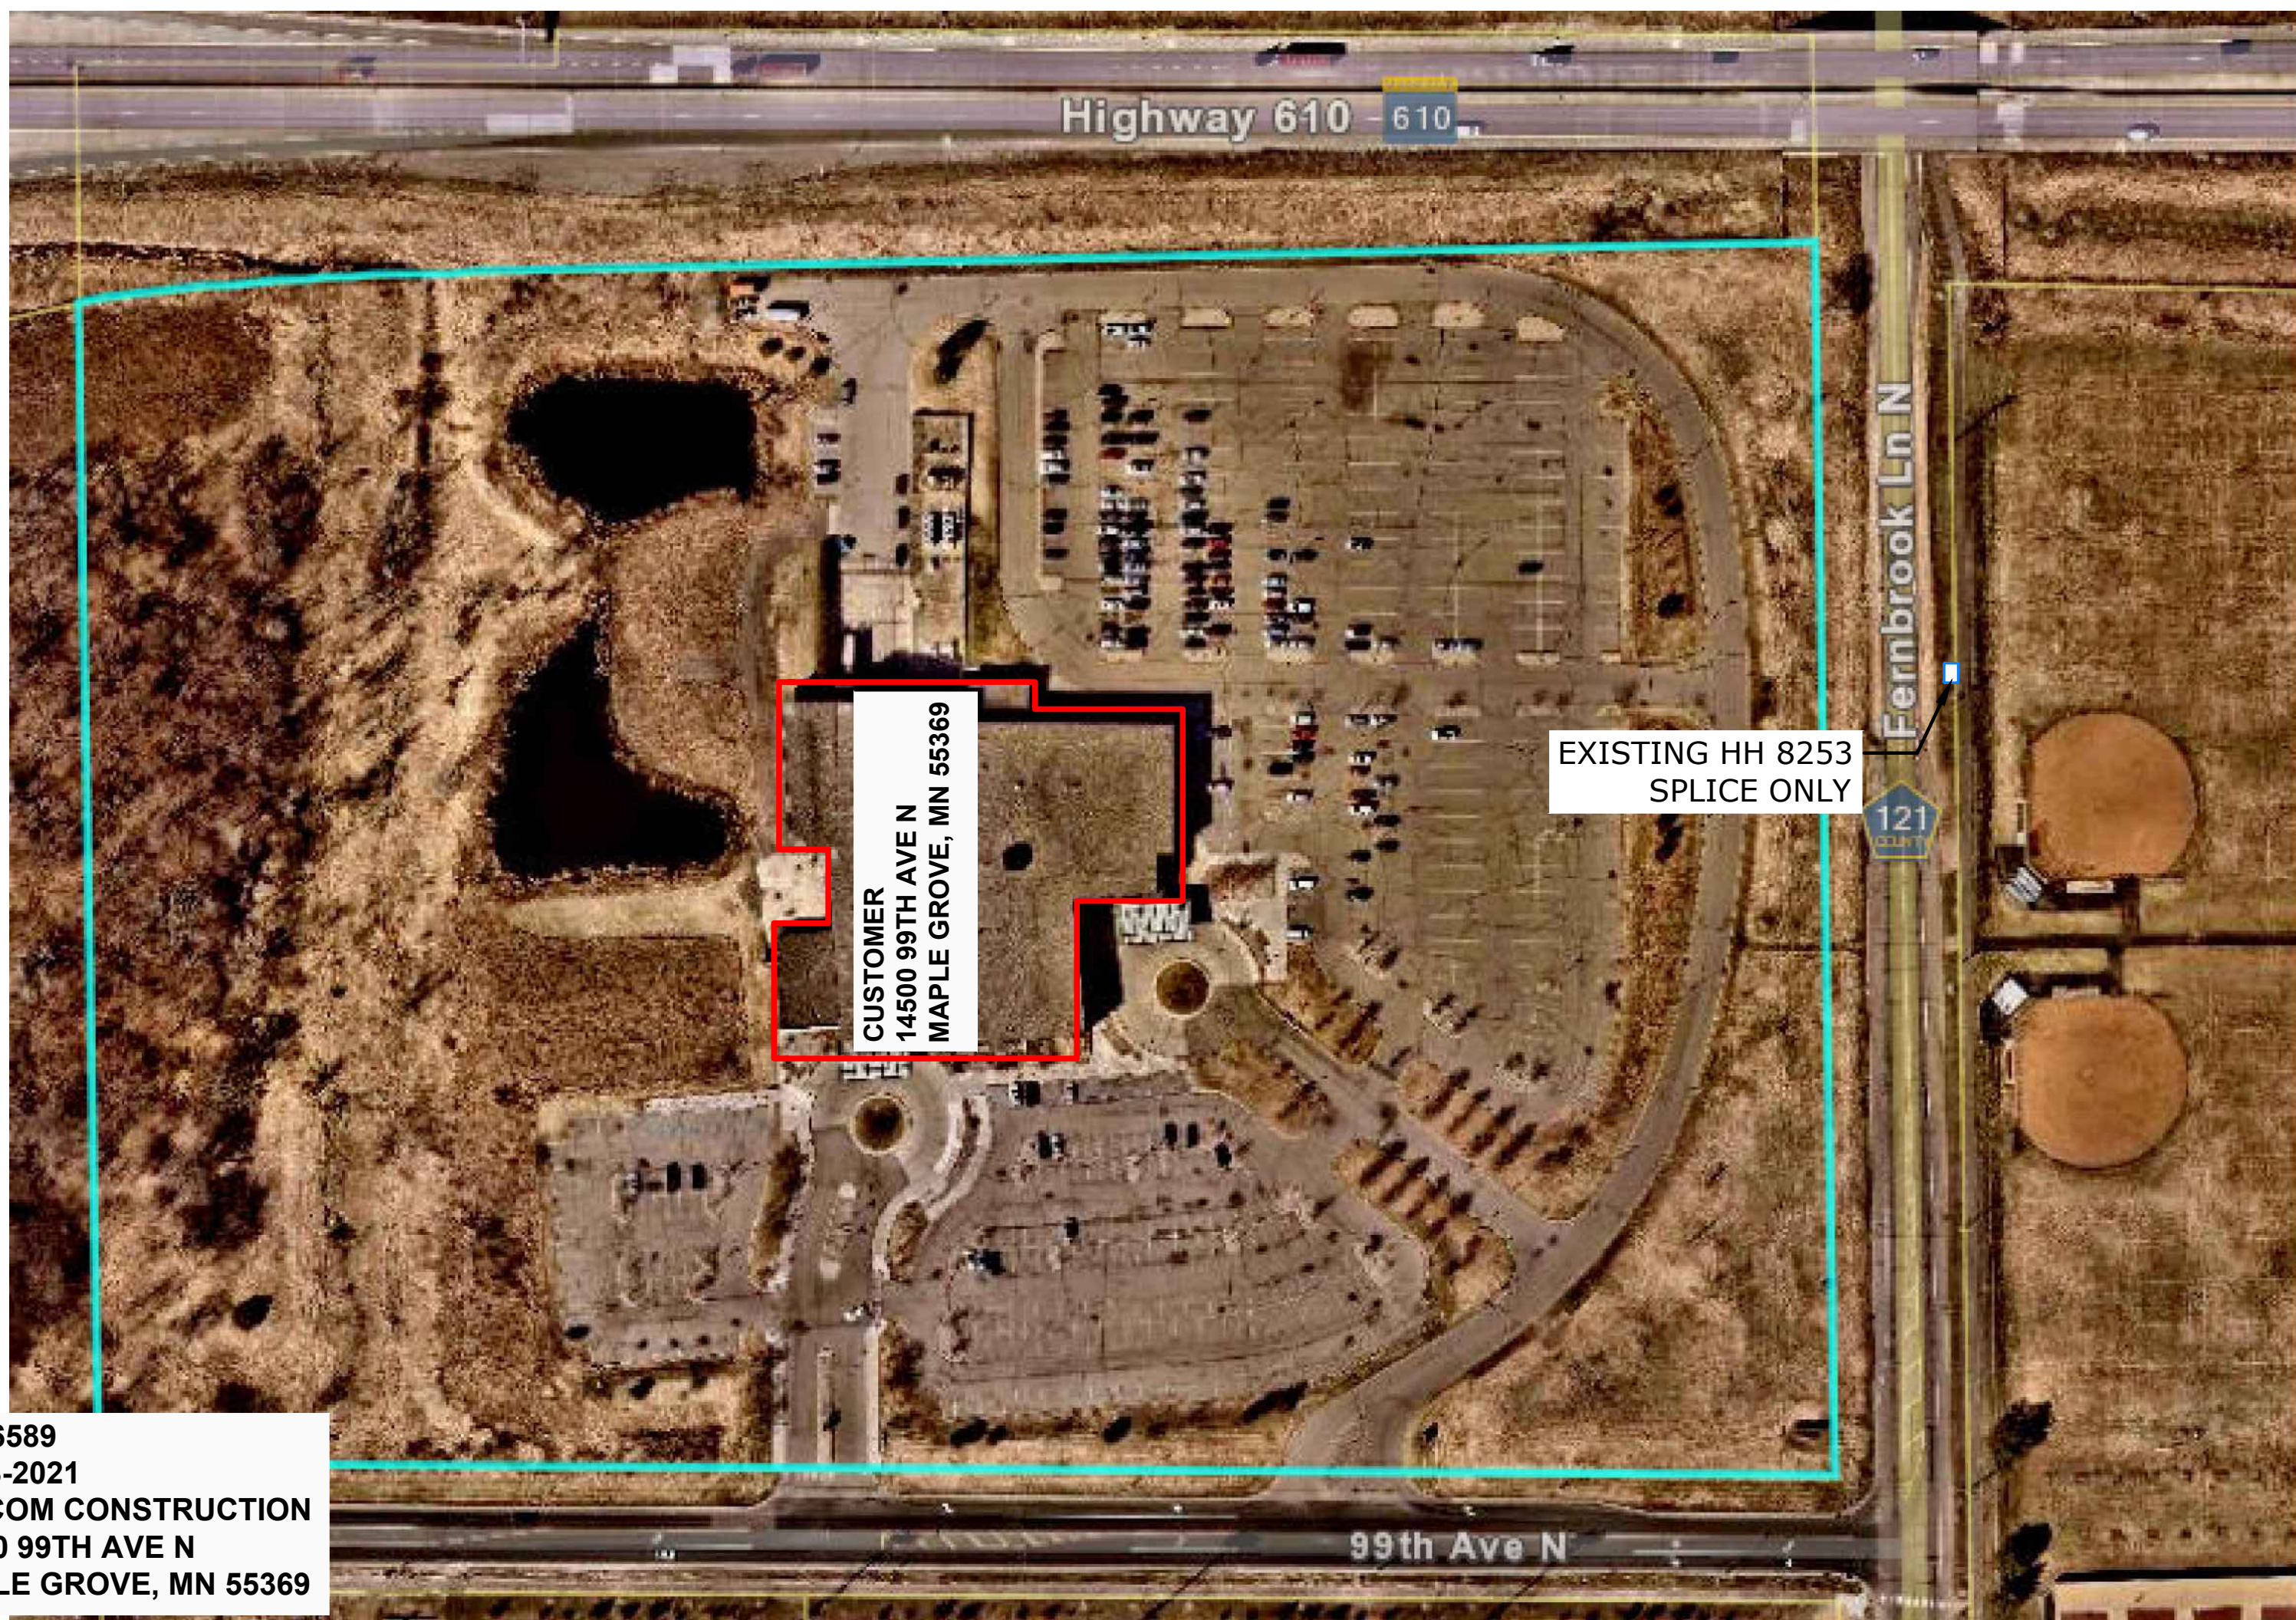

N.936589  
11-08-2021  
TELCOM CONSTRUCTION  
14500 99TH AVE N  
MAPLE GROVE, MN 55369

CUSTOMER  
14500 99TH AVE N  
MAPLE GROVE, MN 55369

EXISTING HH 8253  
SPLICE ONLY

Highway 610 - 610

99th Ave N

Fernbrook Ln N

121