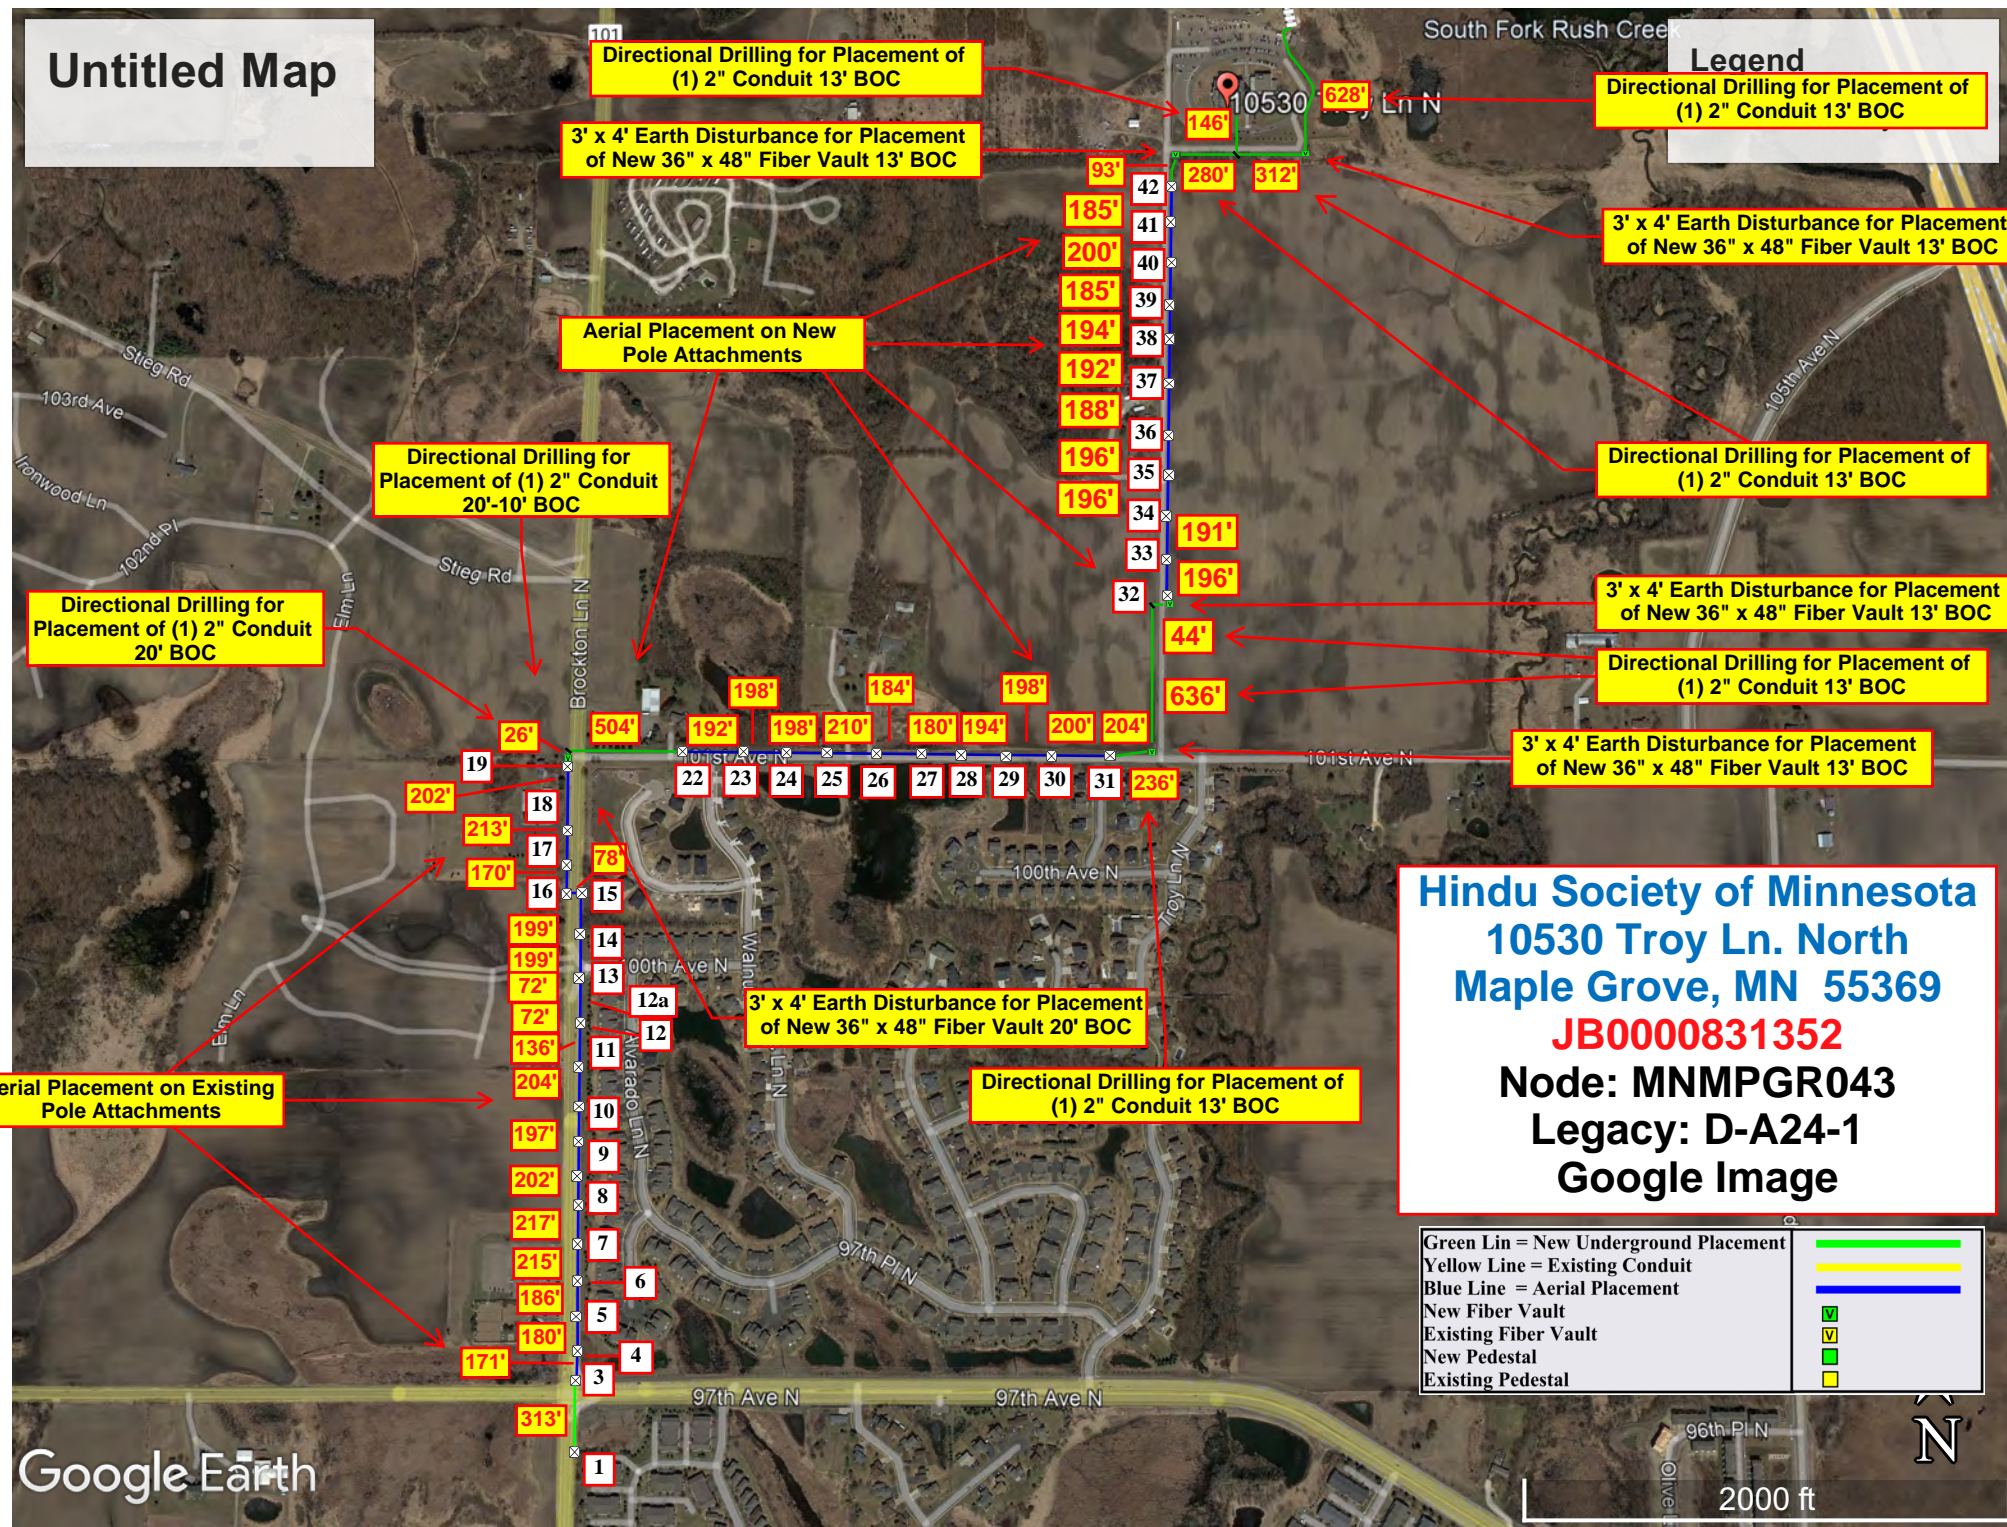

Directional Drilling for Placement of (1) 2" Conduit 13' BOC

3' x 4' Earth Disturbance for Placement of New 36" x 48" Fiber Vault 13' BOC

Aerial Placement on New Pole Attachments

Directional Drilling for Placement of (1) 2" Conduit 20'-10' BOC

Directional Drilling for Placement of (1) 2" Conduit 20' BOC

Aerial Placement on Existing Pole Attachments

3' x 4' Earth Disturbance for Placement of New 36" x 48" Fiber Vault 20' BOC

Directional Drilling for Placement of (1) 2" Conduit 13' BOC