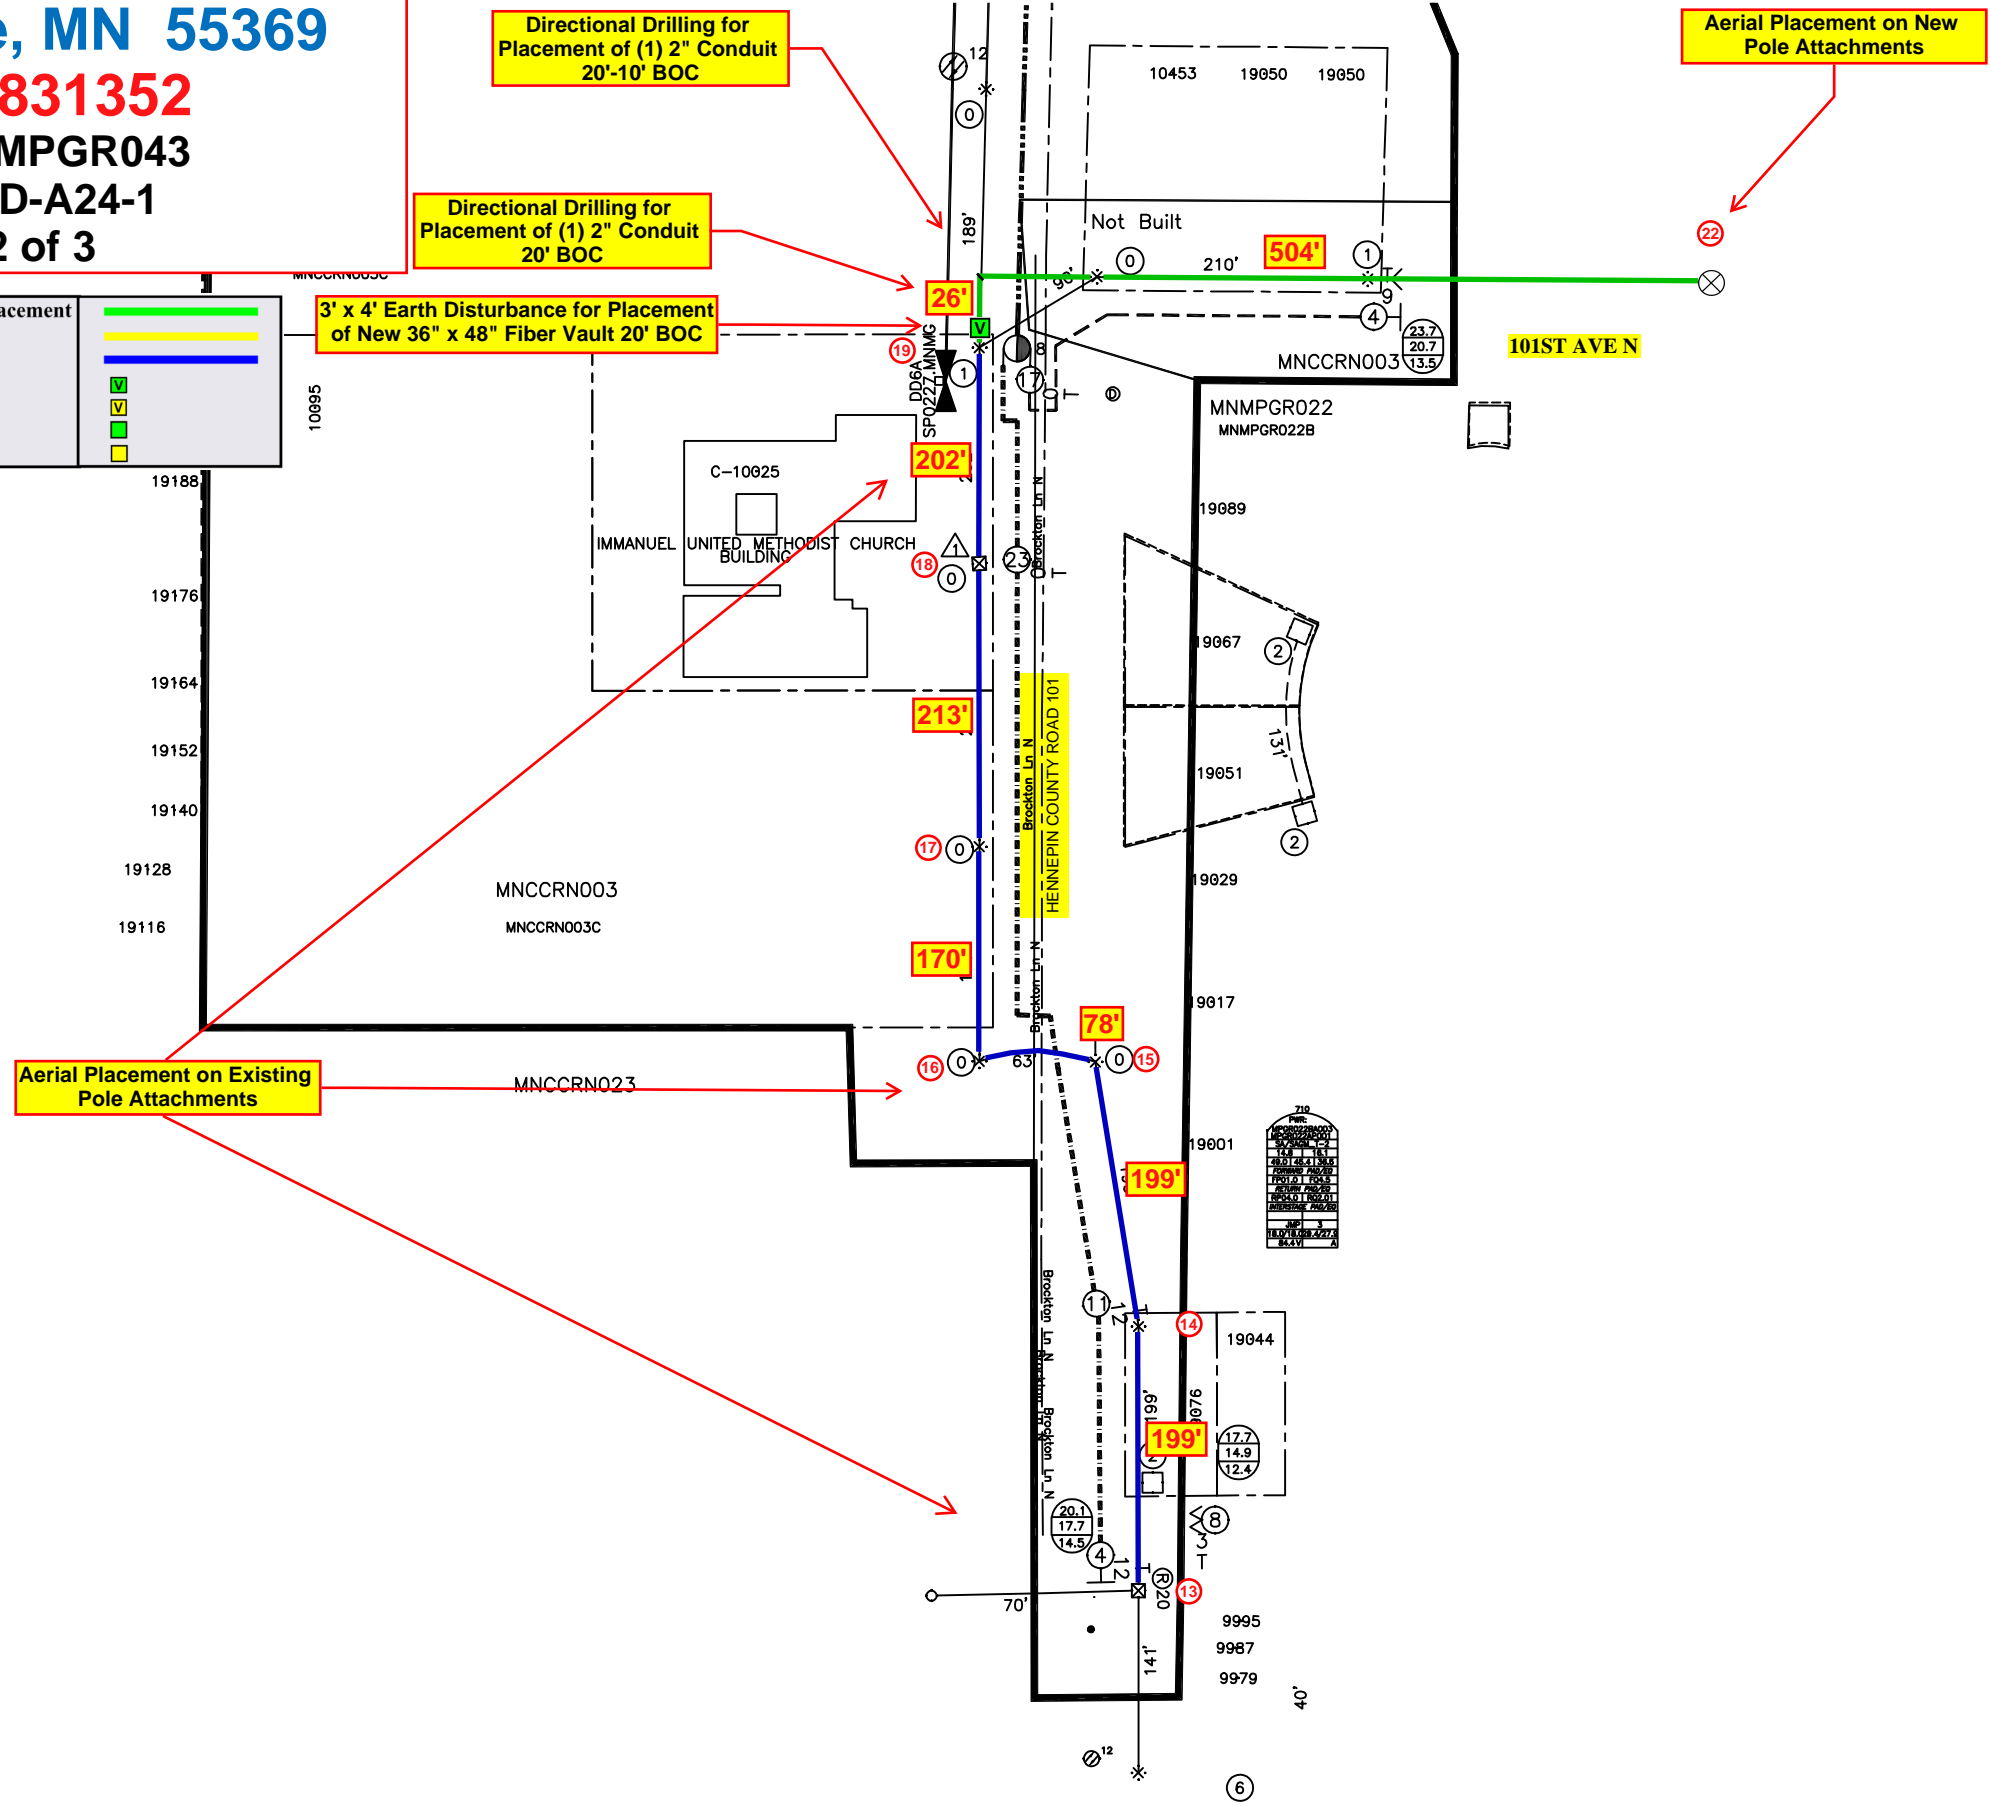

Directional Drilling for Placement of (1) 2" Conduit 13' BOC

3' x 4' Earth Disturbance for Placement of New 36" x 48" Fiber Vault 13' BOC

Aerial Placement on New Pole Attachments

Directional Drilling for Placement of (1) 2" Conduit 20'-10' BOC

Directional Drilling for Placement of (1) 2" Conduit 20' BOC

Aerial Placement on Existing Pole Attachments

3' x 4' Earth Disturbance for Placement of New 36" x 48" Fiber Vault 20' BOC

Directional Drilling for Placement of (1) 2" Conduit 13' BOC

# Hindu Society of Minnesota

10530 Troy Ln. North  
Maple Grove, MN 55369

**JB0000831352**

Node: MNMPGR043

Legacy: D-A24-1

Map 3 of 3

Green Lin = New Underground Placement	
Yellow Line = Existing Conduit	
Blue Line = Aerial Placement	
New Fiber Vault	
Existing Fiber Vault	
New Pedestal	
Existing Pedestal	

**Hindu Society of Minnesota**  
**10530 Troy Ln. North**  
**Maple Grove, MN 55369**  
**JB0000831352**  
**Node: MNMPGR043**  
**Legacy: D-A24-1**  
**Map 2 of 3**

Green Lin = New Underground Placement	
Yellow Line = Existing Conduit	
Blue Line = Aerial Placement	
New Fiber Vault	
Existing Fiber Vault	
New Pedestal	
Existing Pedestal	