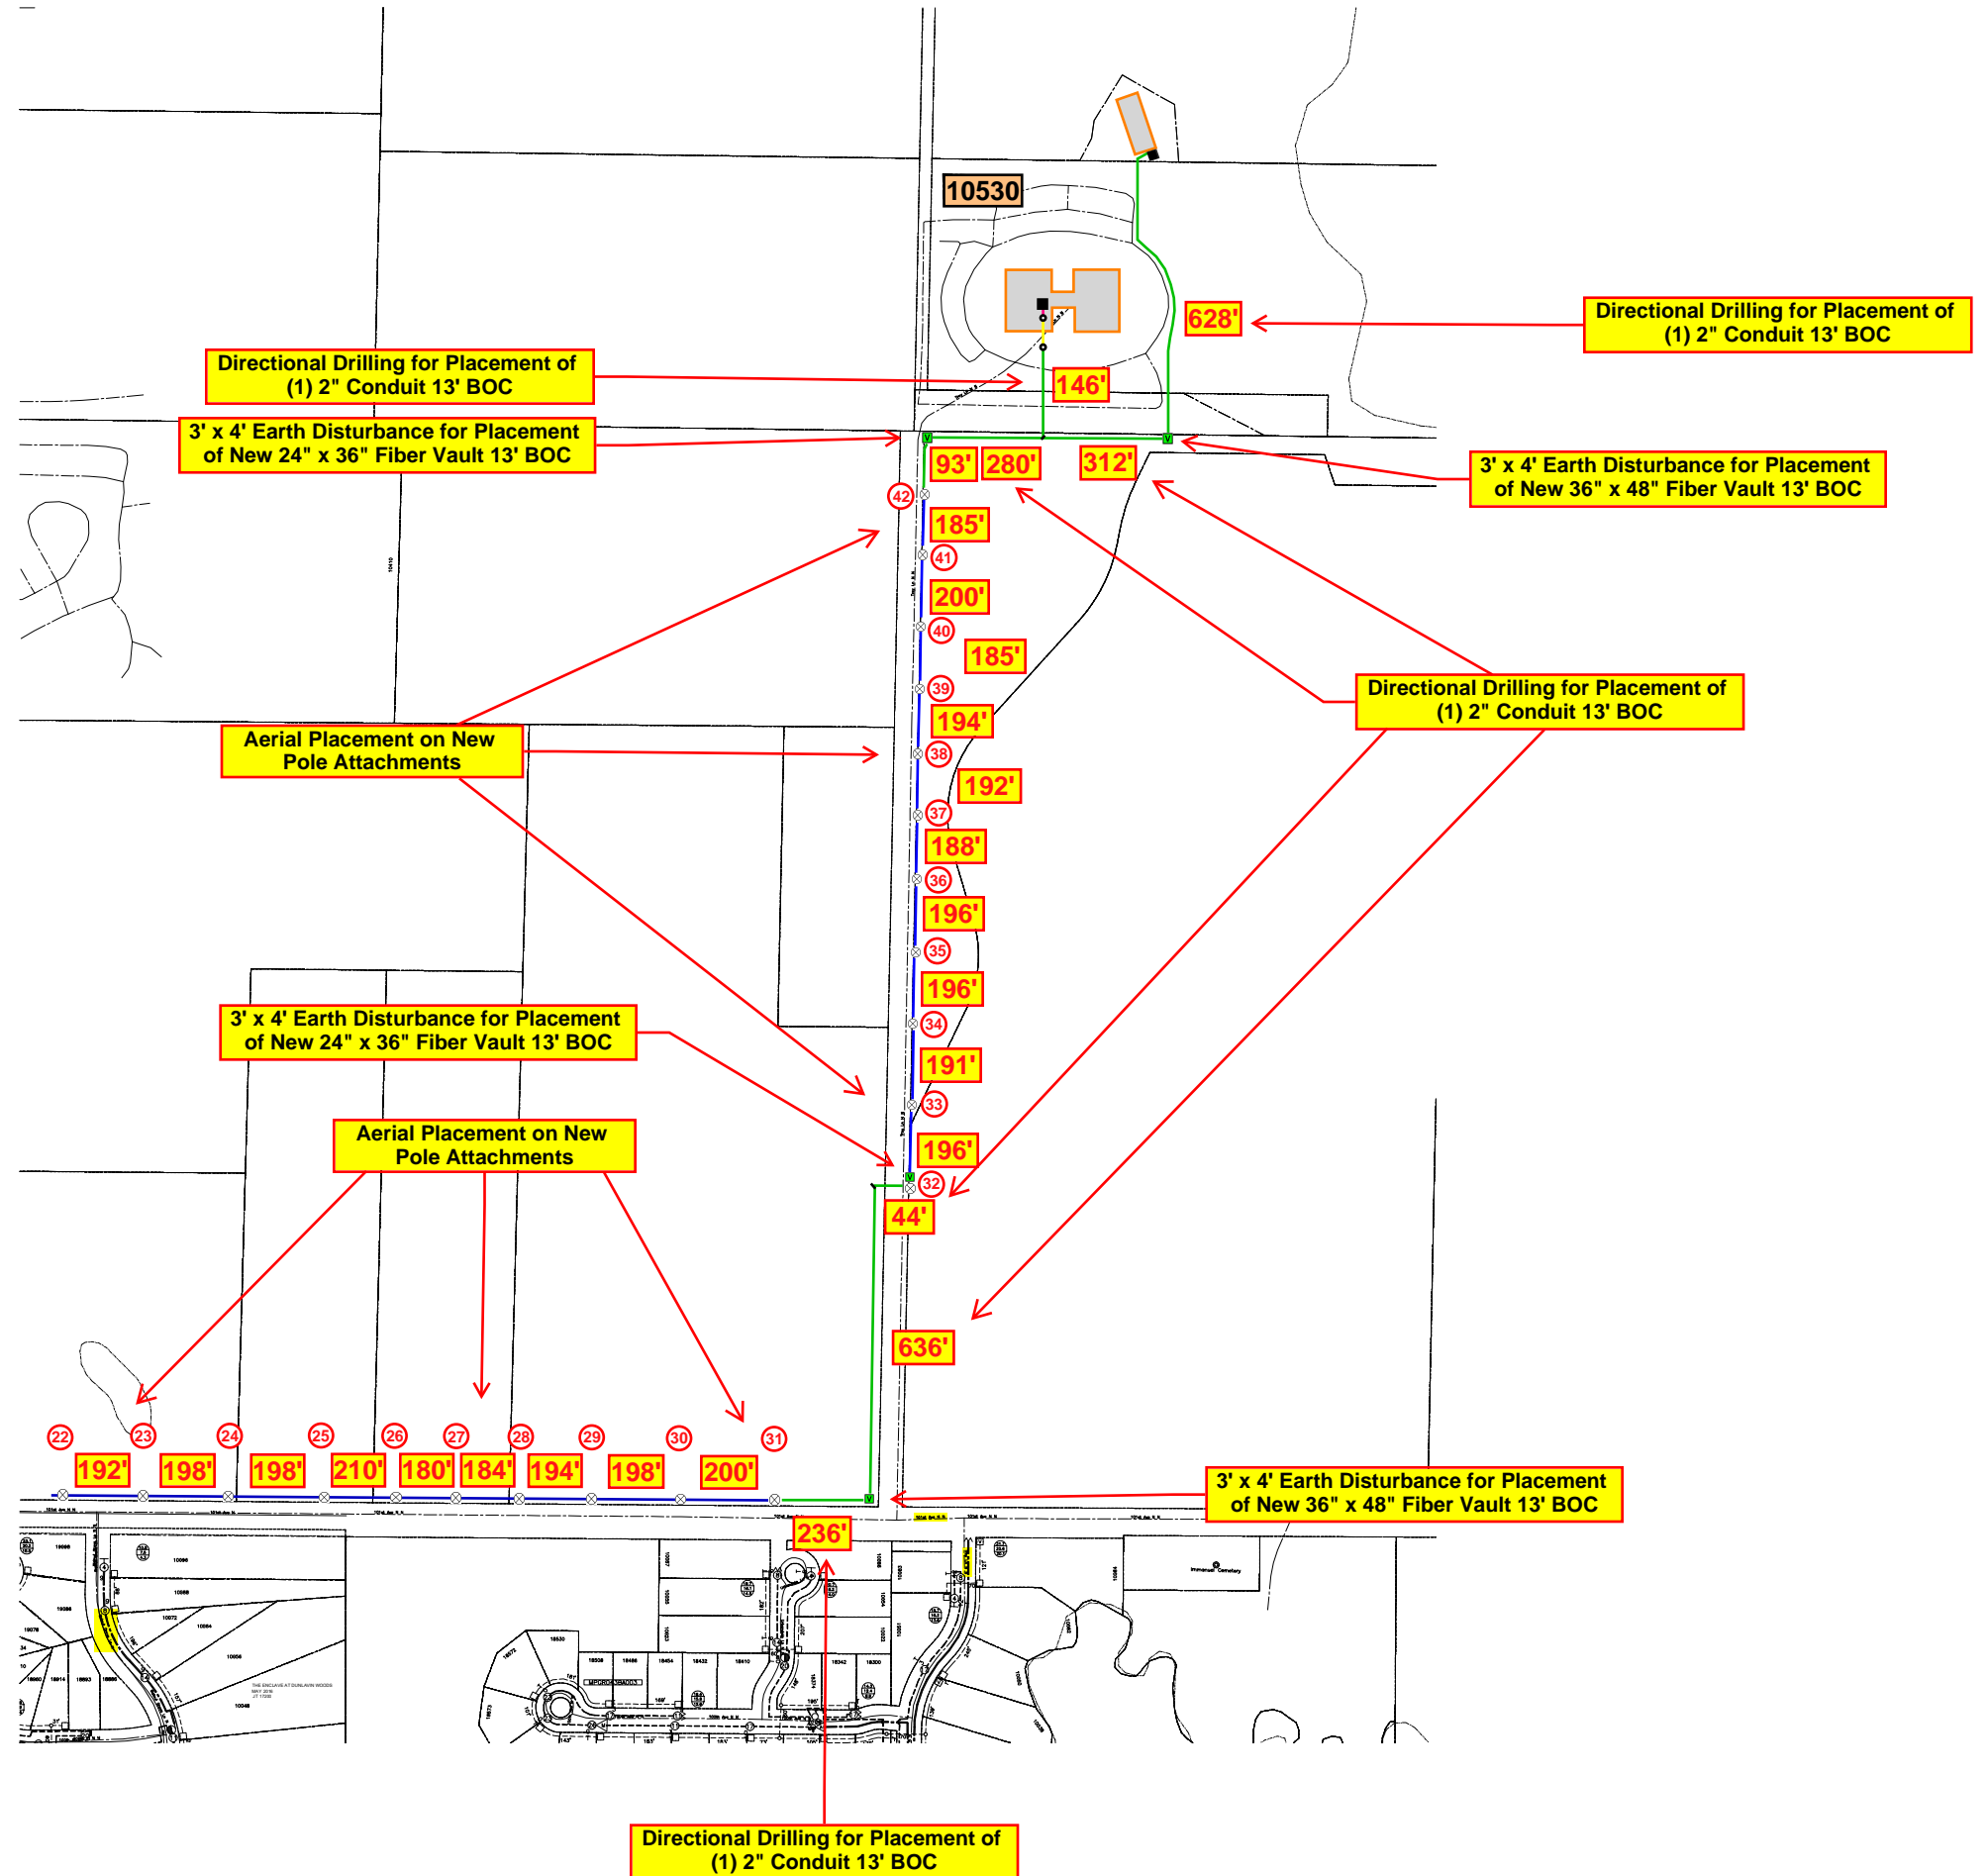

Directional Drilling for Placement of (1) 2" Conduit 20' BOC

Aerial Placement on Existing Pole Attachments

3' x 4' Earth Disturbance for Placement of New 36" x 48" Fiber Vault 20' BOC

Directional Drilling for Placement of (1) 2" Conduit 13' BOC

# Hindu Society of Minnesota

10530 Troy Ln. North  
Maple Grove, MN 55369

**JB0000831352**

Node: MNMPGR043

Legacy: D-A24-1

Map 3 of 3

Green Lin = New Underground Placement	
Yellow Line = Existing Conduit	
Blue Line = Aerial Placement	
New Fiber Vault	
Existing Fiber Vault	
New Pedestal	
Existing Pedestal	

**Hindu Society of Minnesota**  
**10530 Troy Ln. North**  
**Maple Grove, MN 55369**  
**JB0000831352**  
**Node: MNMPGR043**  
**Legacy: D-A24-1**  
**Map 2 of 3**

Green Lin = New Underground Placement	
Yellow Line = Existing Conduit	
Blue Line = Aerial Placement	
New Fiber Vault	
Existing Fiber Vault	
New Pedestal	
Existing Pedestal	

**Aerial Placement on Existing Pole Attachments**