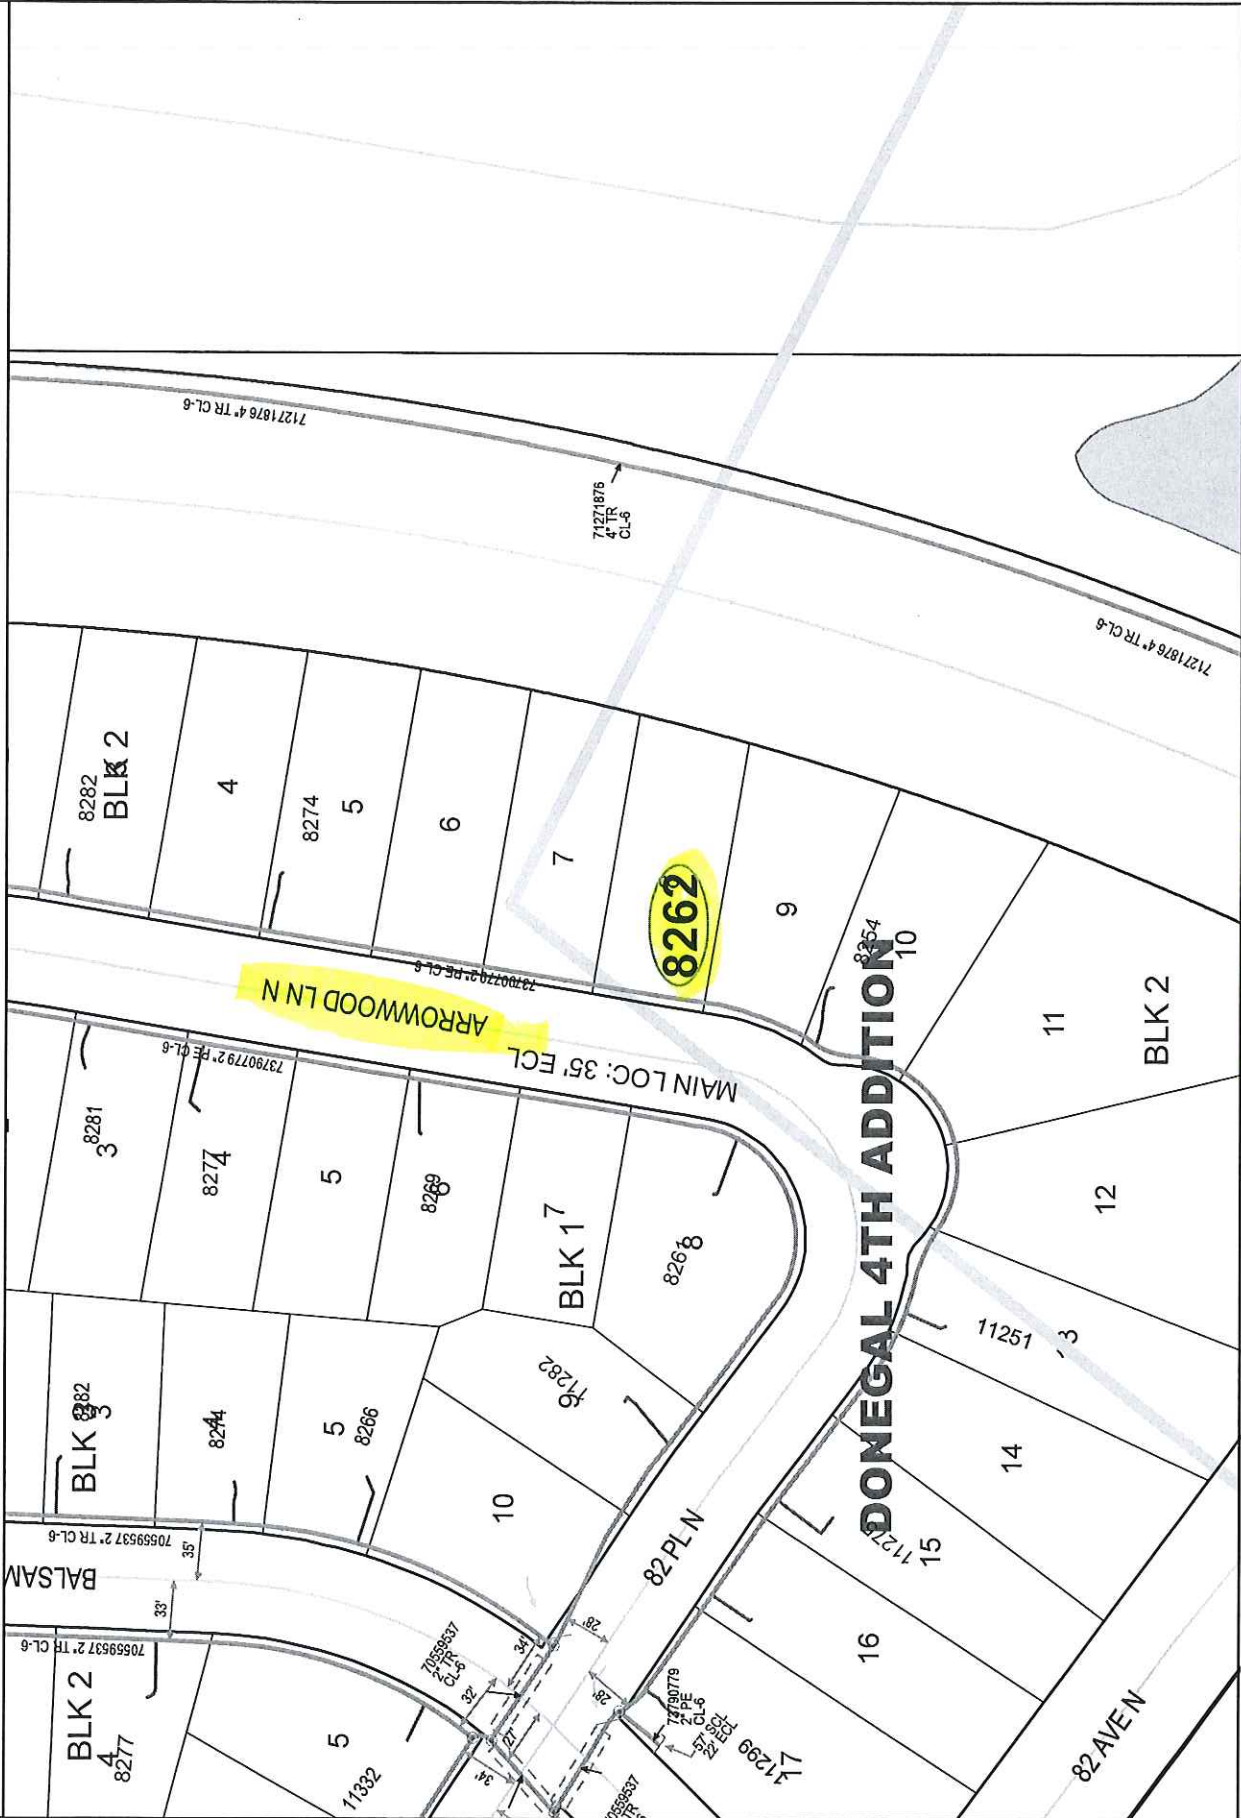

GENERAL LOCATION ONLY. DO NOT USE TO LOCATE FOR EXCAVATION. CALL 1-800-252-1166 FOR ONSITE LOCATIONS AND STAKING.

Plotted by: i225675
Plot Date: 2/7/2017

8262 ARROWWOOD LN N
MAPLE GROVE

Scale: 1" : 100'
CenterPoint Energy
North